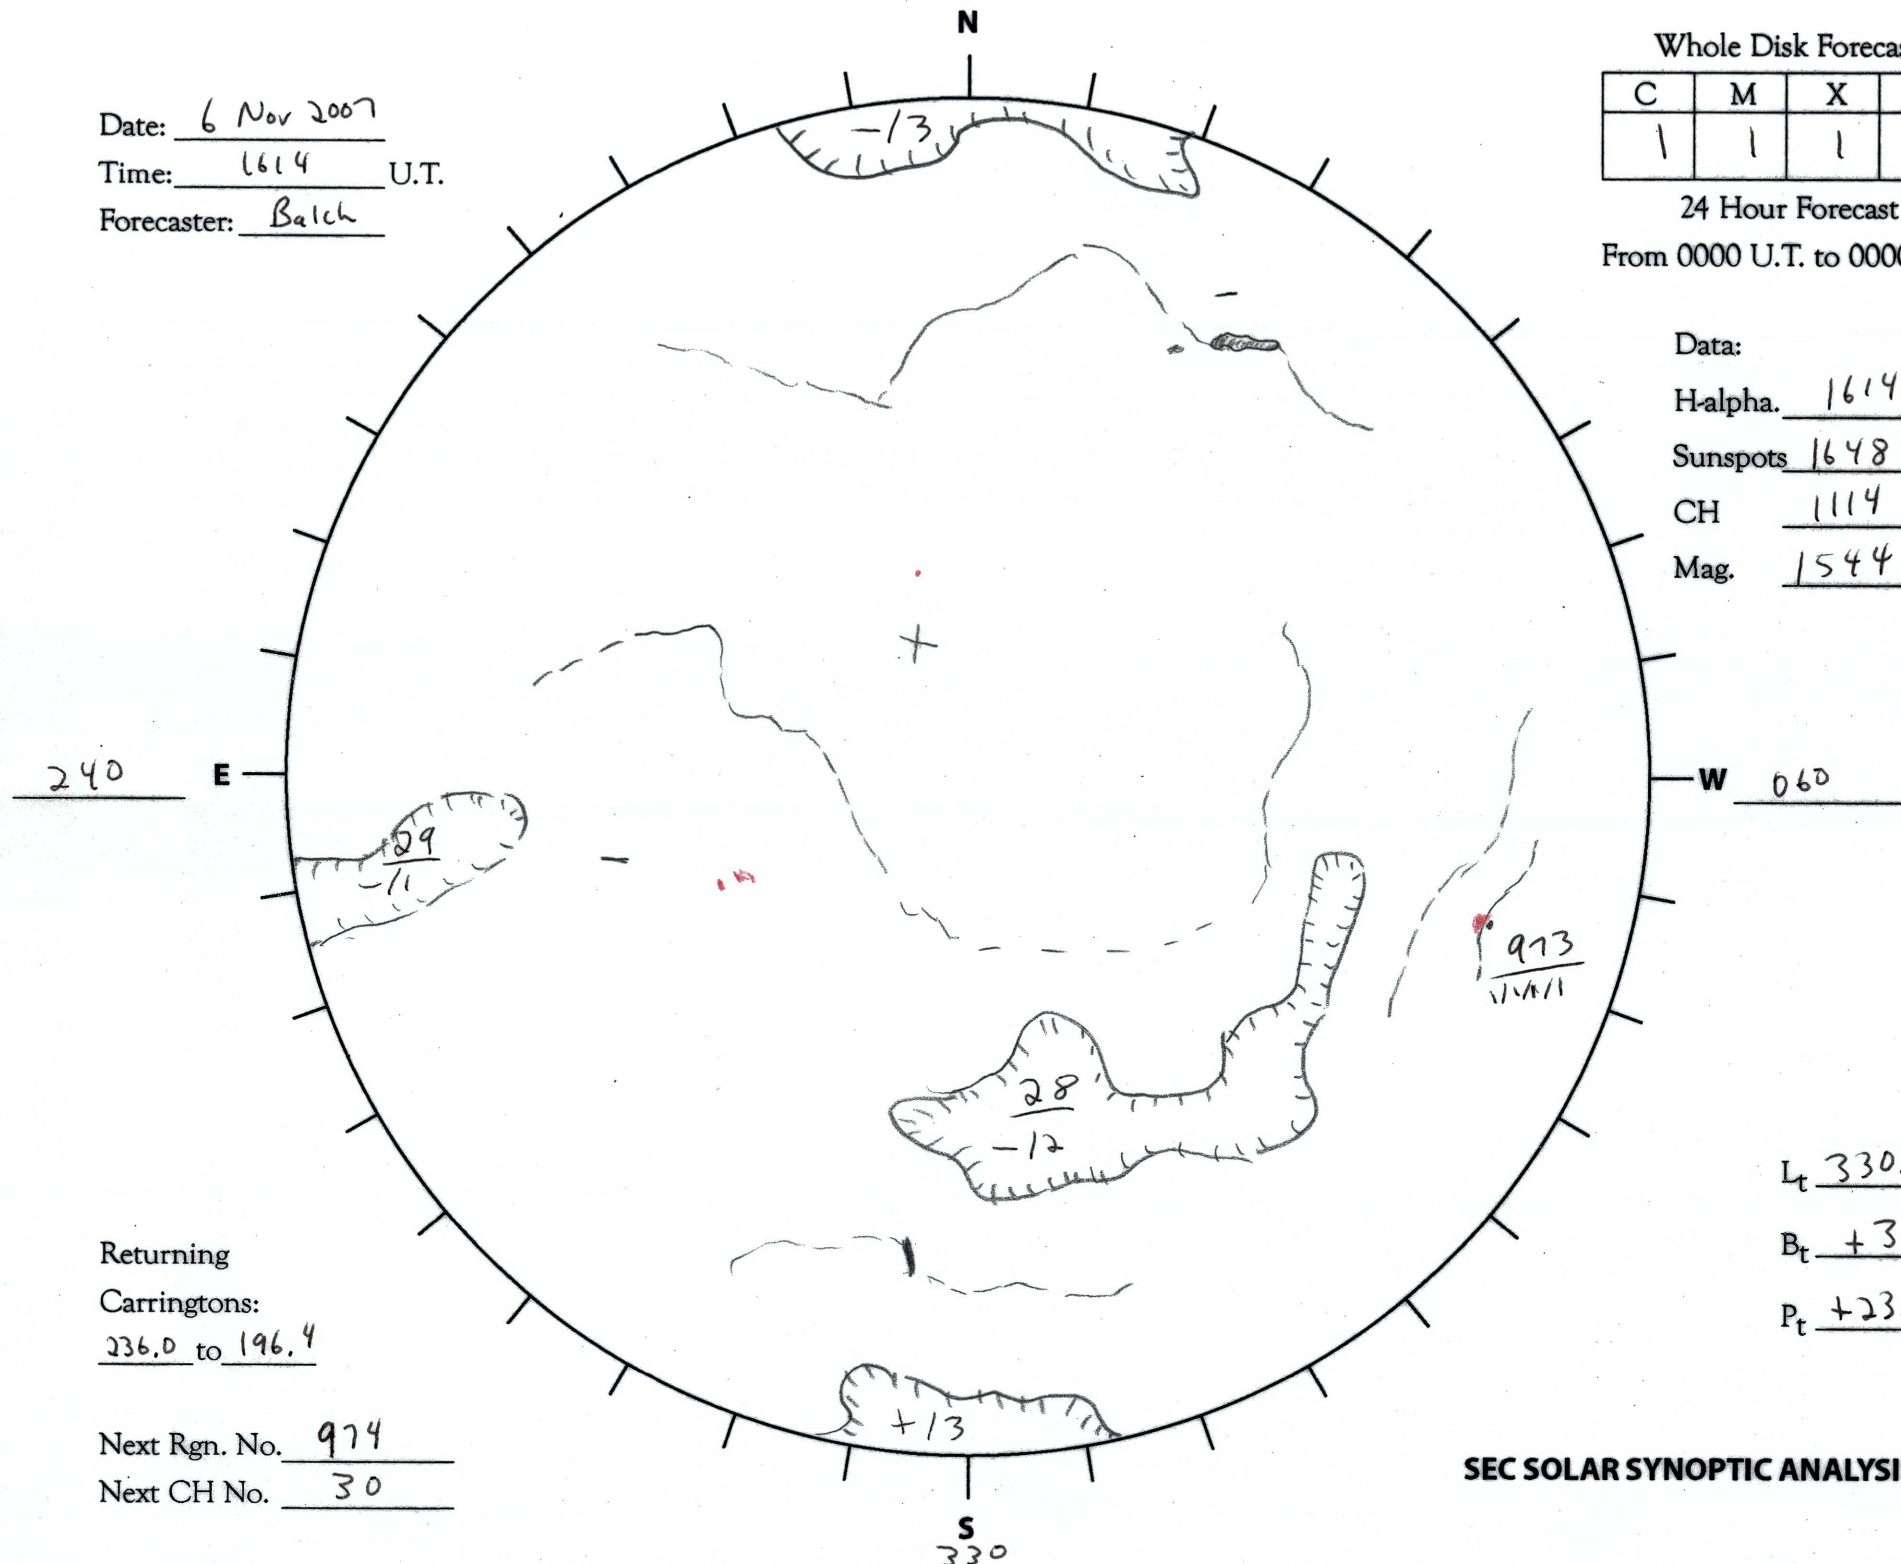

Date: 6 Nov 2007
 Time: 1614 U.T.
 Forecaster: Balch

Whole Disk Forecast

C	M	X	P
1	1	1	1

24 Hour Forecast
 From 0000 U.T. to 0000 U.T.

Data:

H-alpha. 1614 U.T.

Sunspots 1648 U.T.

CH 1114 U.T.

Mag. 1544 U.T.

240

E

060

W

Returning
 Carringtons:
236.0 to 196.4

Next Rgn. No. 974

Next CH No. 30

S
330

L_t 330.2

B_t +3.8

P_t +23.5