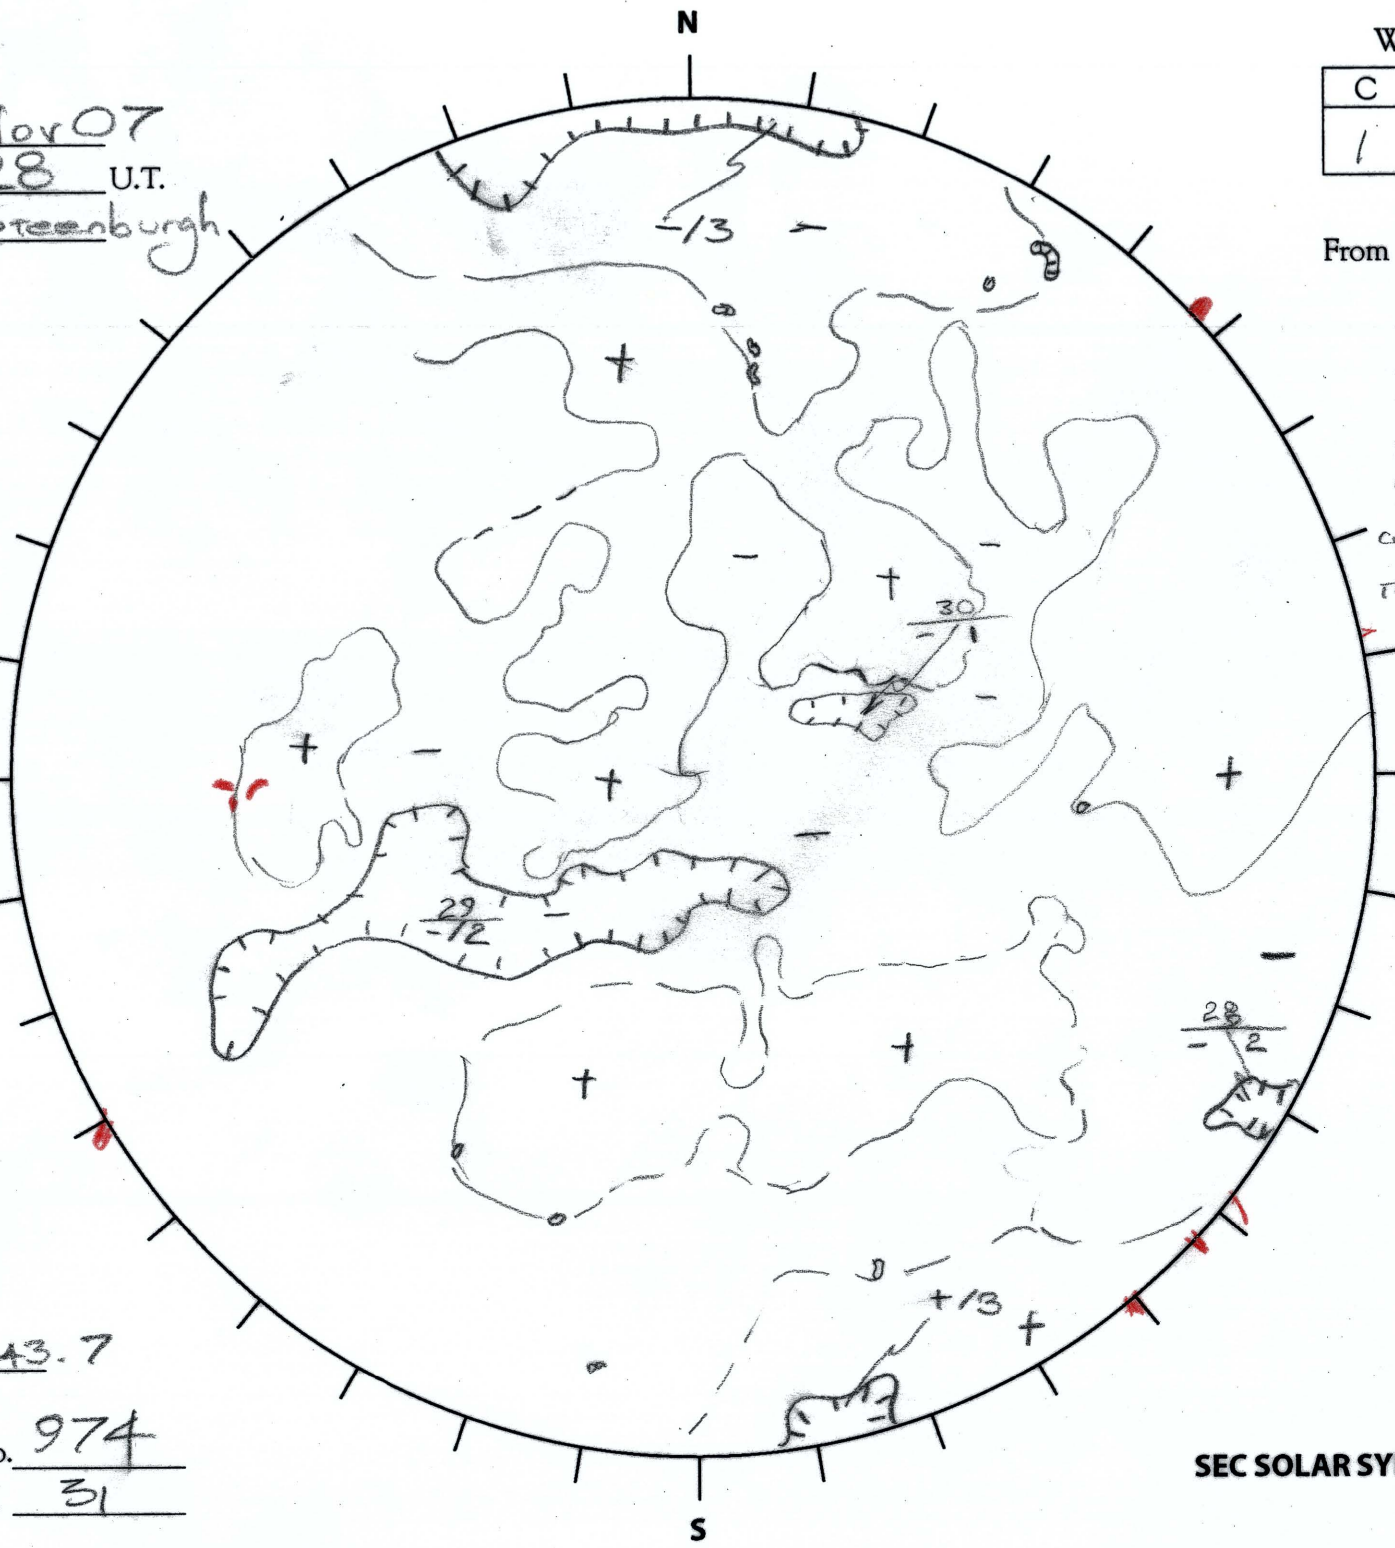

Date: 10 Nov 07
 Time: 1728 U.T.
 Forecaster: Steenburgh

Whole Disk Forecast

C	M	X	P
/	/	/	/

24 Hour Forecast
 From 0000 U.T. to 0000 U.T.

Data:
 MLSD
 H-alpha. 1728 U.T.
 Sunspots ^{NO} SPOTS U.T.
 CH 1636 U.T.
 Cerr D
 Mag. 1244 U.T.
 TOLOLO

186.8 E

W 6.8

Returning
 Carringtons:
183.2 to 143.7

Next Rgn. No. 974
 Next CH No. 31

L_t 276.8
 B_t 3.4
 P_t 22.6