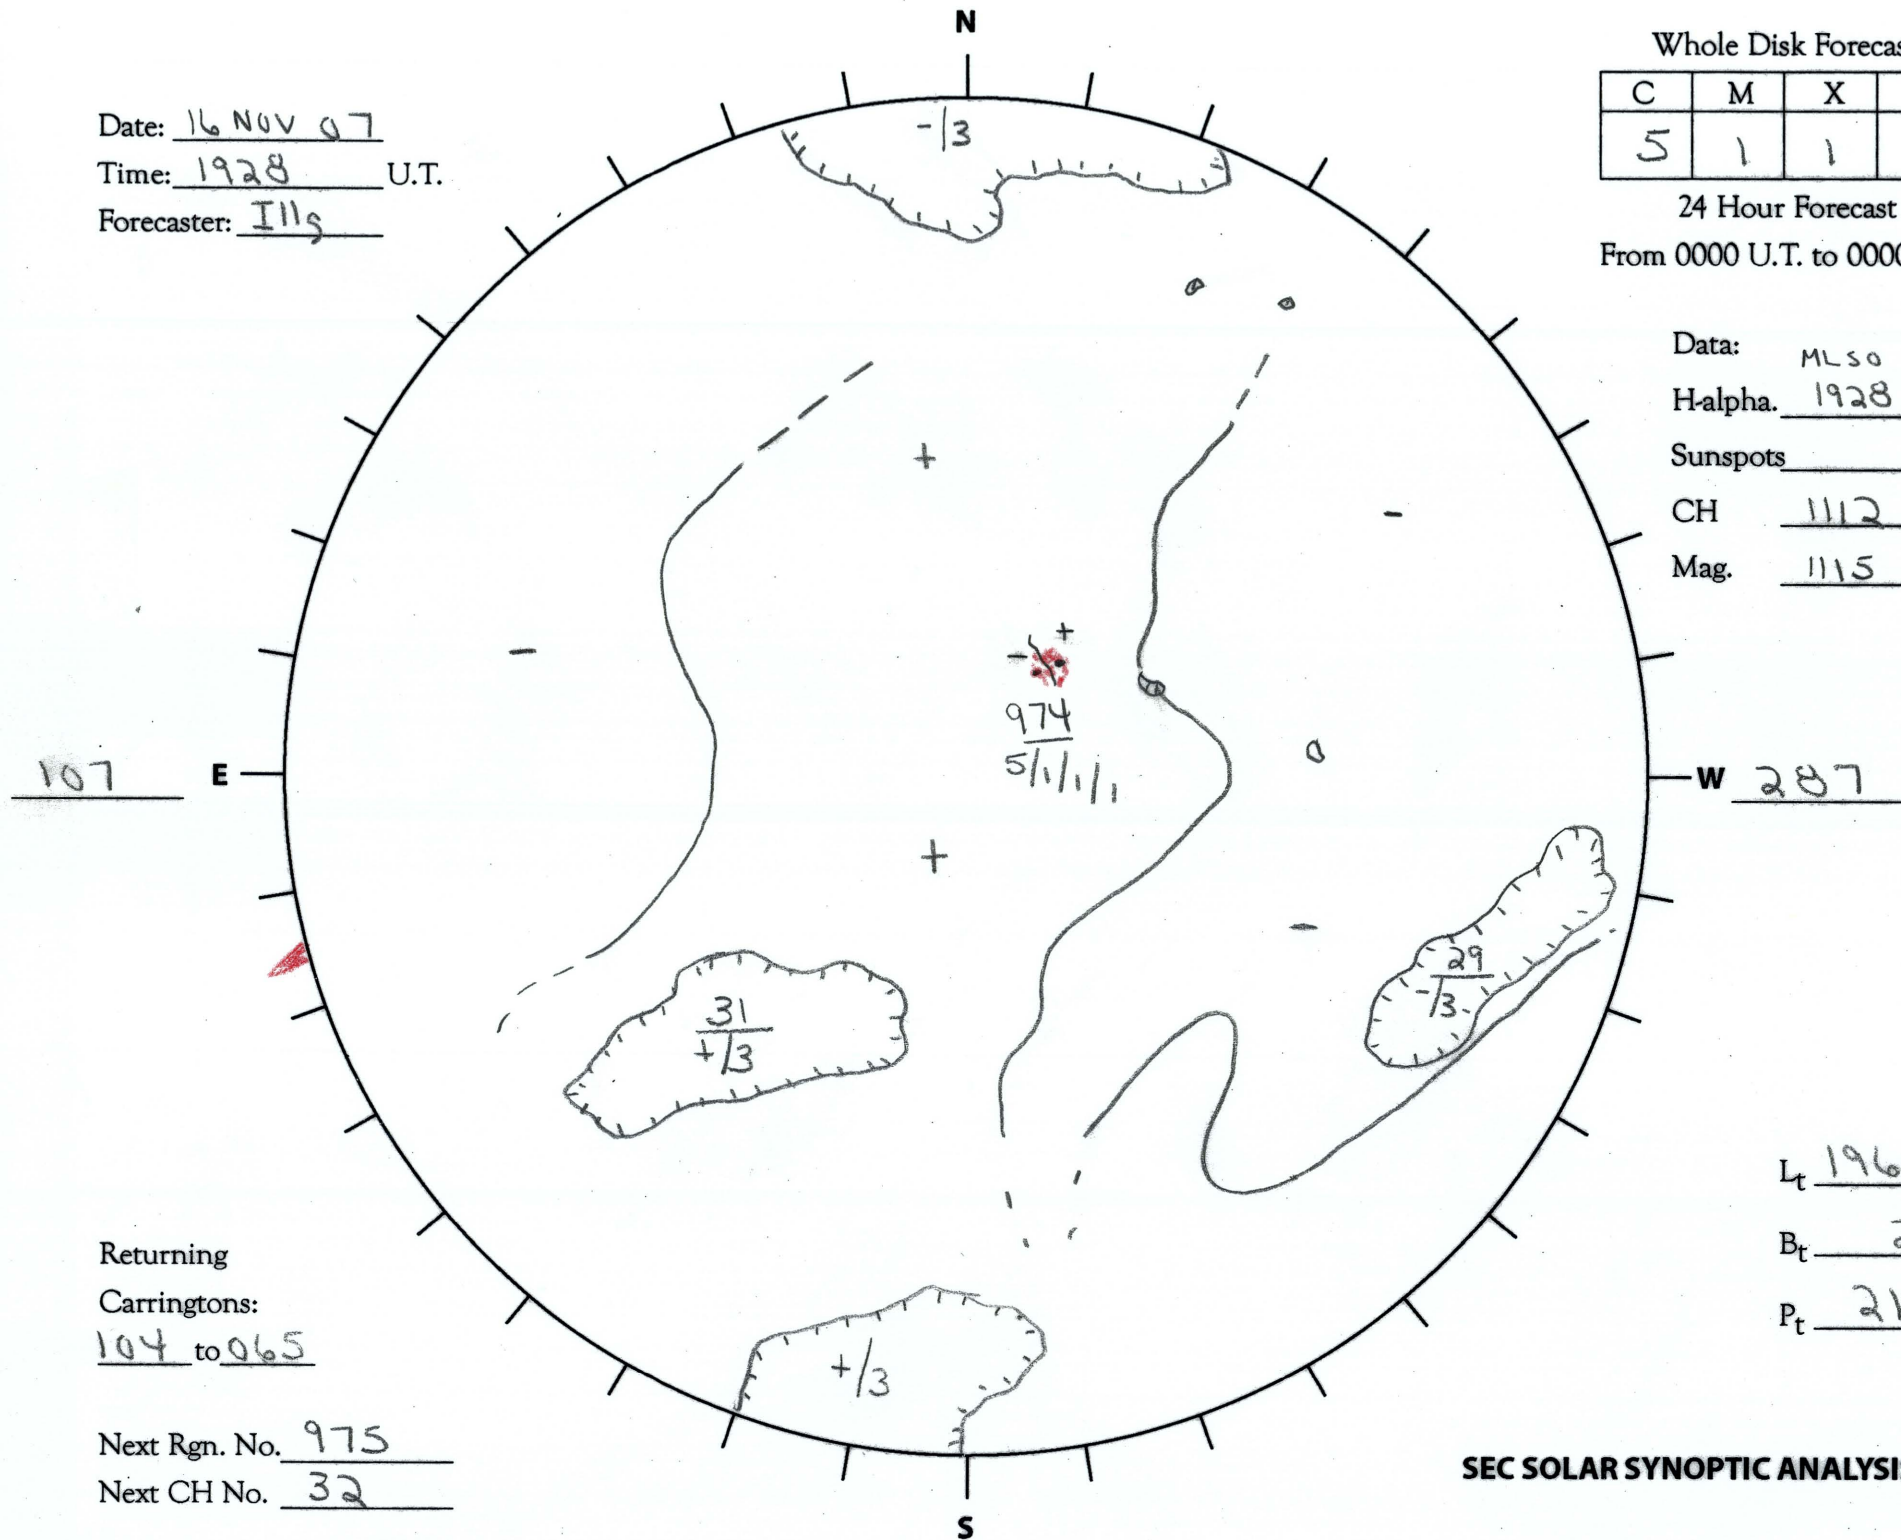

Date: 16 NOV 97
 Time: 1928 U.T.
 Forecaster: Ills

Whole Disk Forecast

C	M	X	P
5	1	1	1

24 Hour Forecast
 From 0000 U.T. to 0000 U.T.

Data: MLSO
 H-alpha. 1928 U.T.
 Sunspots U.T.
 CH 1112 U.T.
 Mag. 1115 U.T.

Returning
 Carringtons:
104 to 065

Next Rgn. No. 975
 Next CH No. 32

L_t 196.6
 B_t 2.7
 P_t 21.0