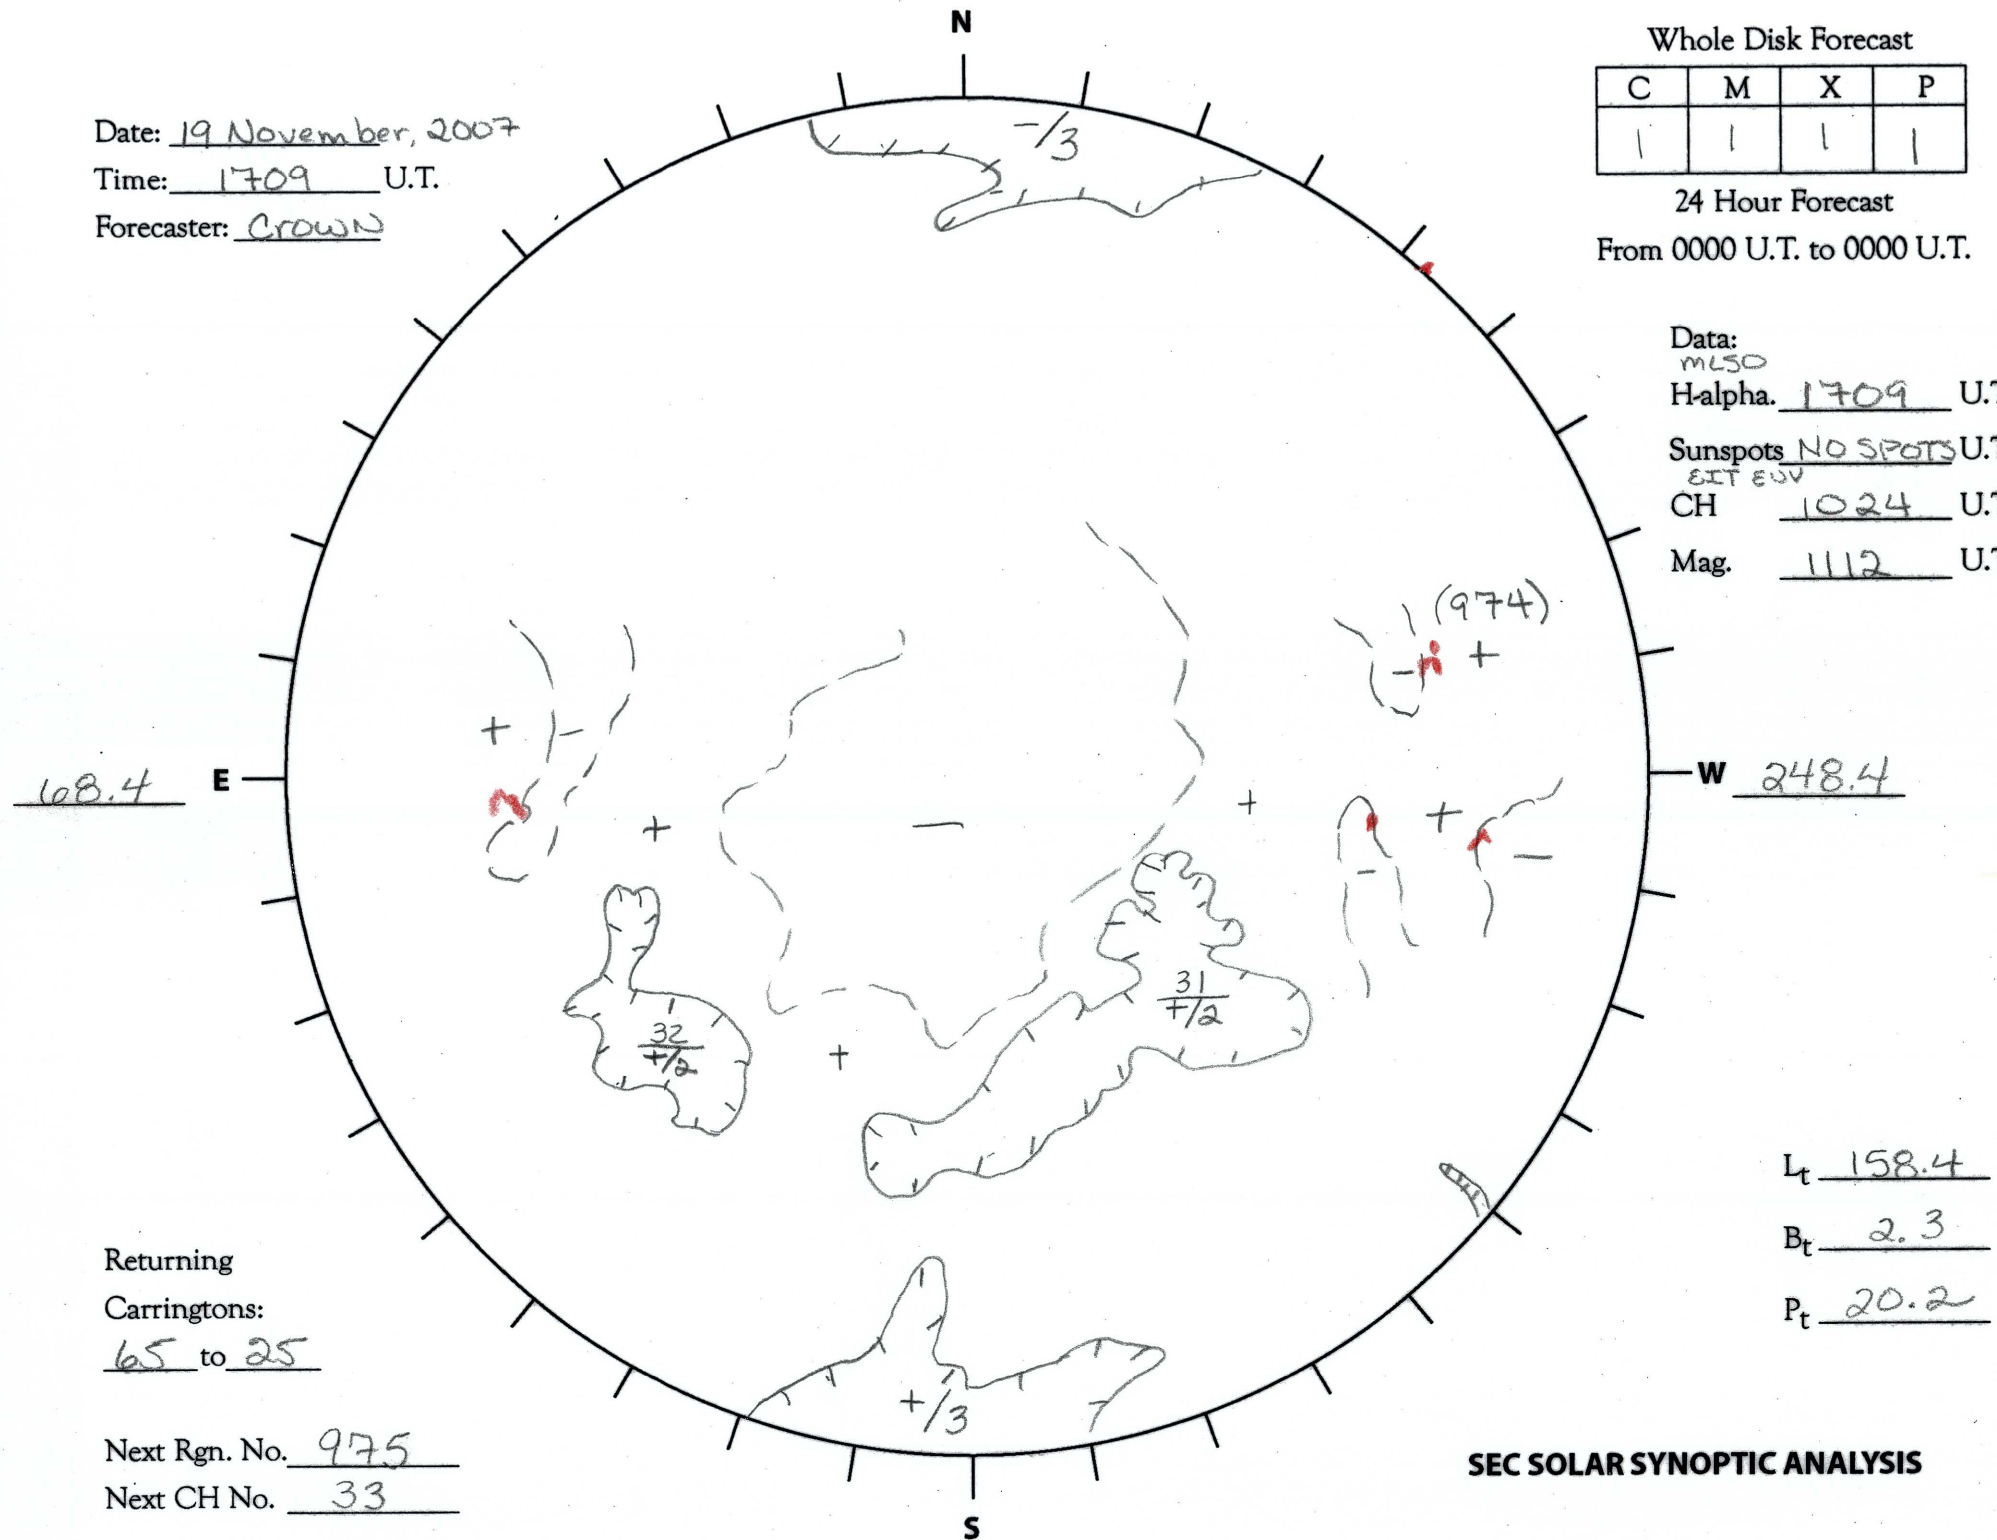

Date: 19 November, 2007
 Time: 1709 U.T.
 Forecaster: CROWN

Whole Disk Forecast

C	M	X	P
1	1	1	1

24 Hour Forecast
 From 0000 U.T. to 0000 U.T.

Data:
 ML50
 H-alpha. 1709 U.T.
 Sunspots NO SPOTS U.T.
 SIT EUV
 CH 1024 U.T.
 Mag. 1112 U.T.

68.4 E

W 248.4

Returning
 Carringtons:
65 to 25

L_t 158.4
 B_t 2.3
 P_t 20.2

Next Rgn. No. 975
 Next CH No. 33