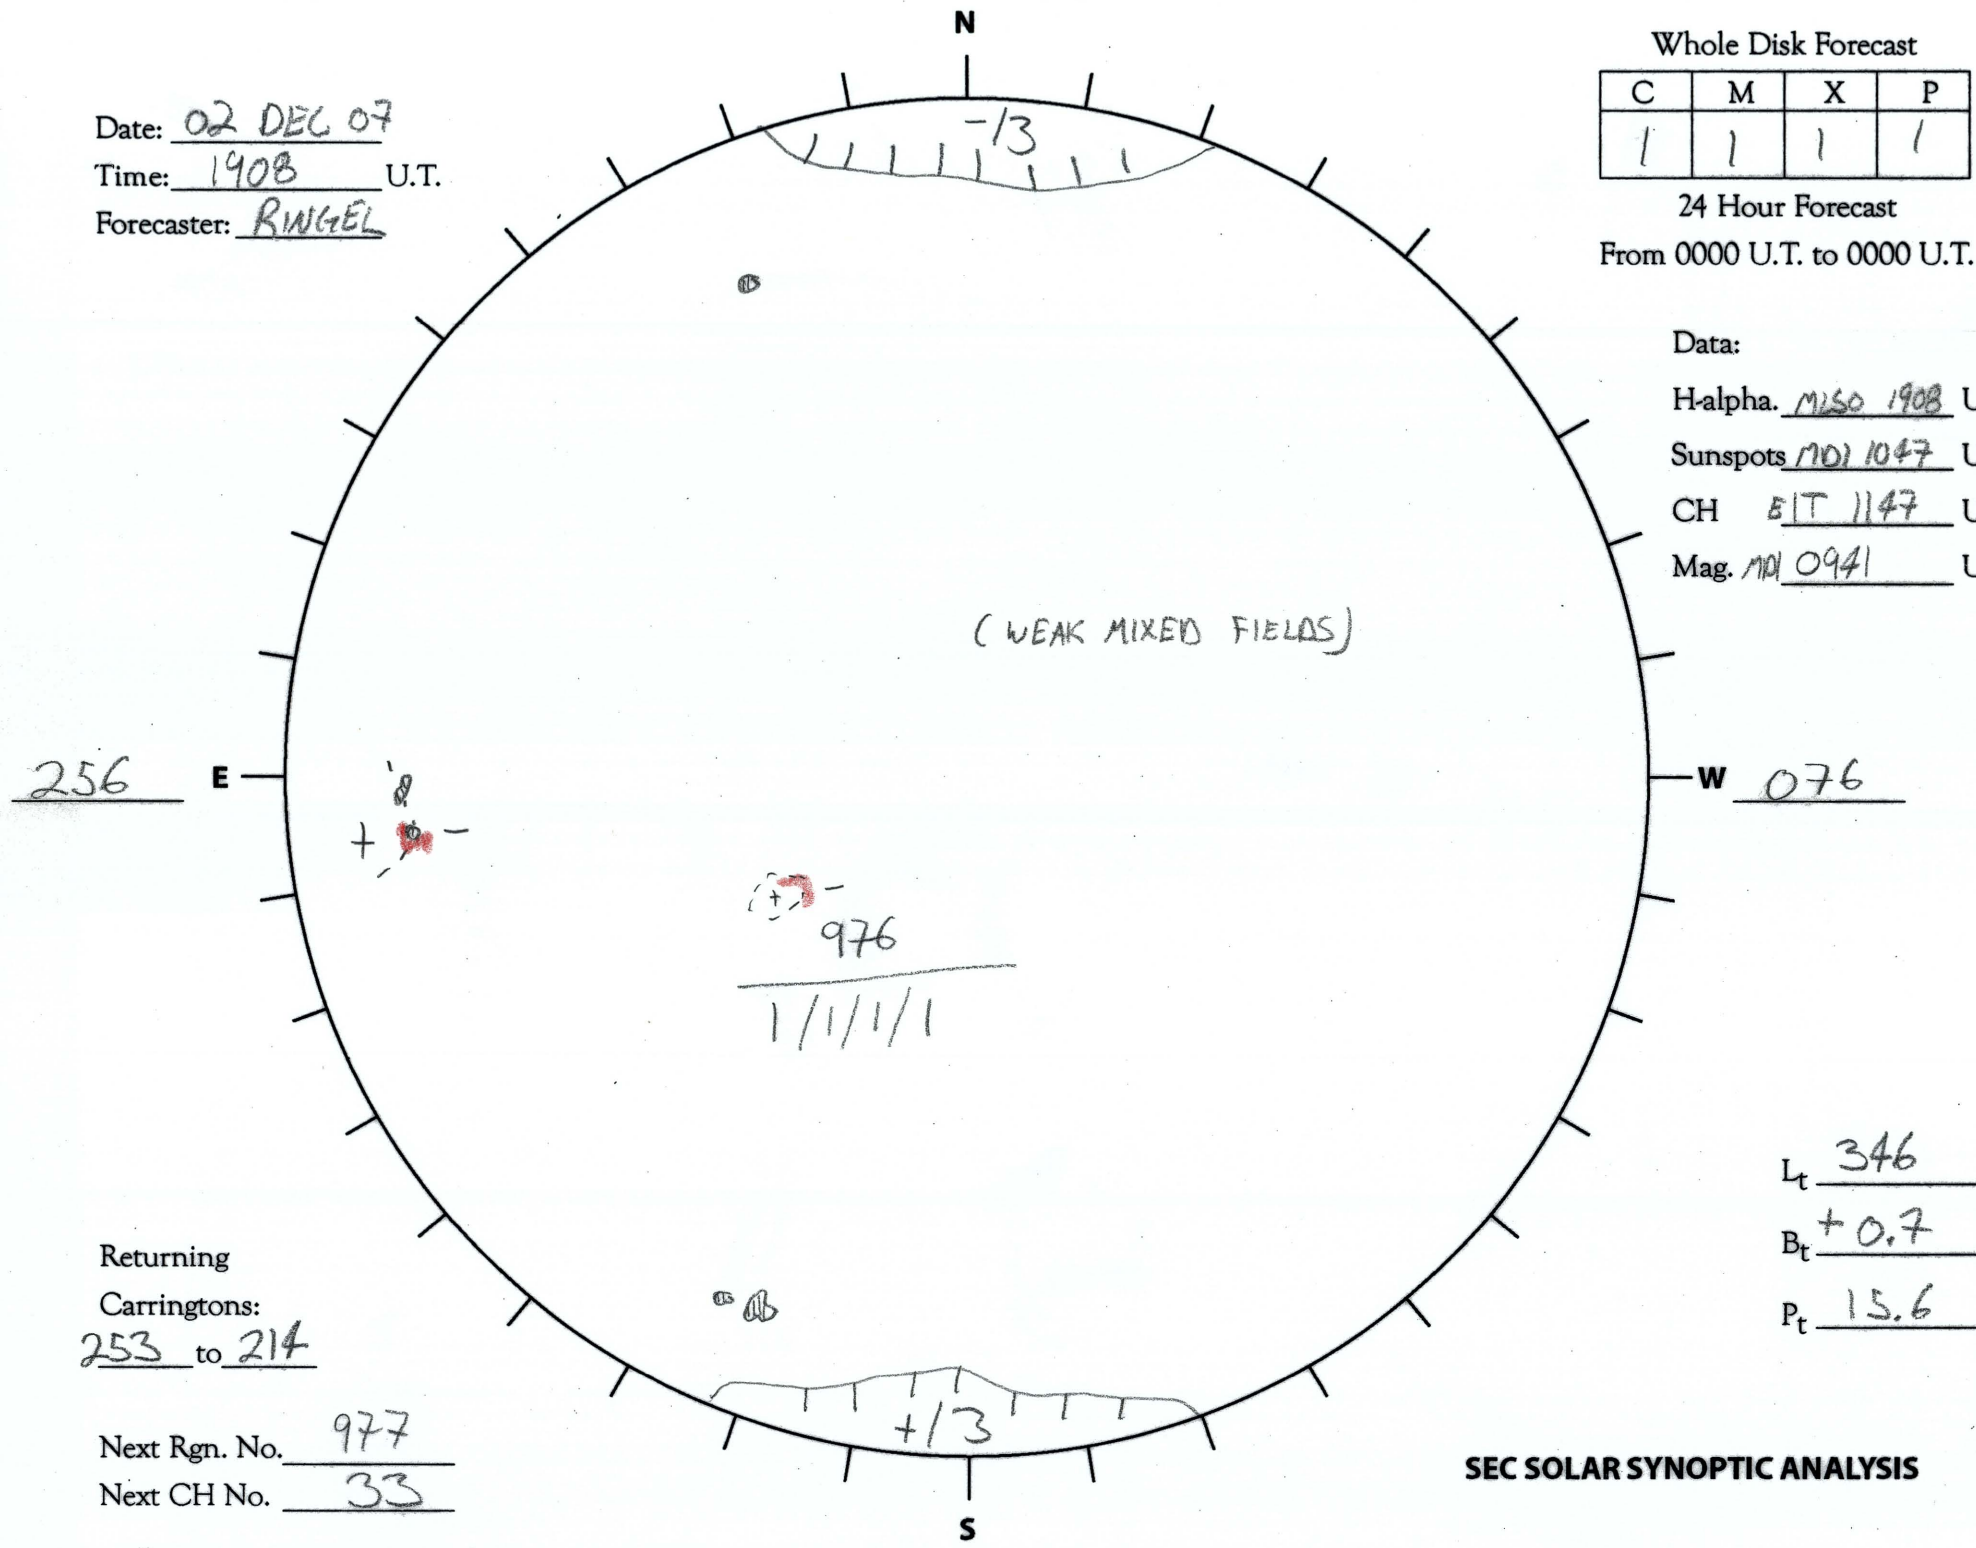

Date: 02 DEC 07
 Time: 1908 U.T.
 Forecaster: RWIGEL

Whole Disk Forecast

C	M	X	P
1	1	1	1

24 Hour Forecast
 From 0000 U.T. to 0000 U.T.

Data:

H-alpha. MISO 1908 U.T.

Sunspots MDI 1047 U.T.

CH BIT 1147 U.T.

Mag. MDI 0941 U.T.

Returning
 Carringtons:
253 to 214

Next Rgn. No. 977
 Next CH No. 33

L_t 346
 B_t +0.7
 P_t 15.6