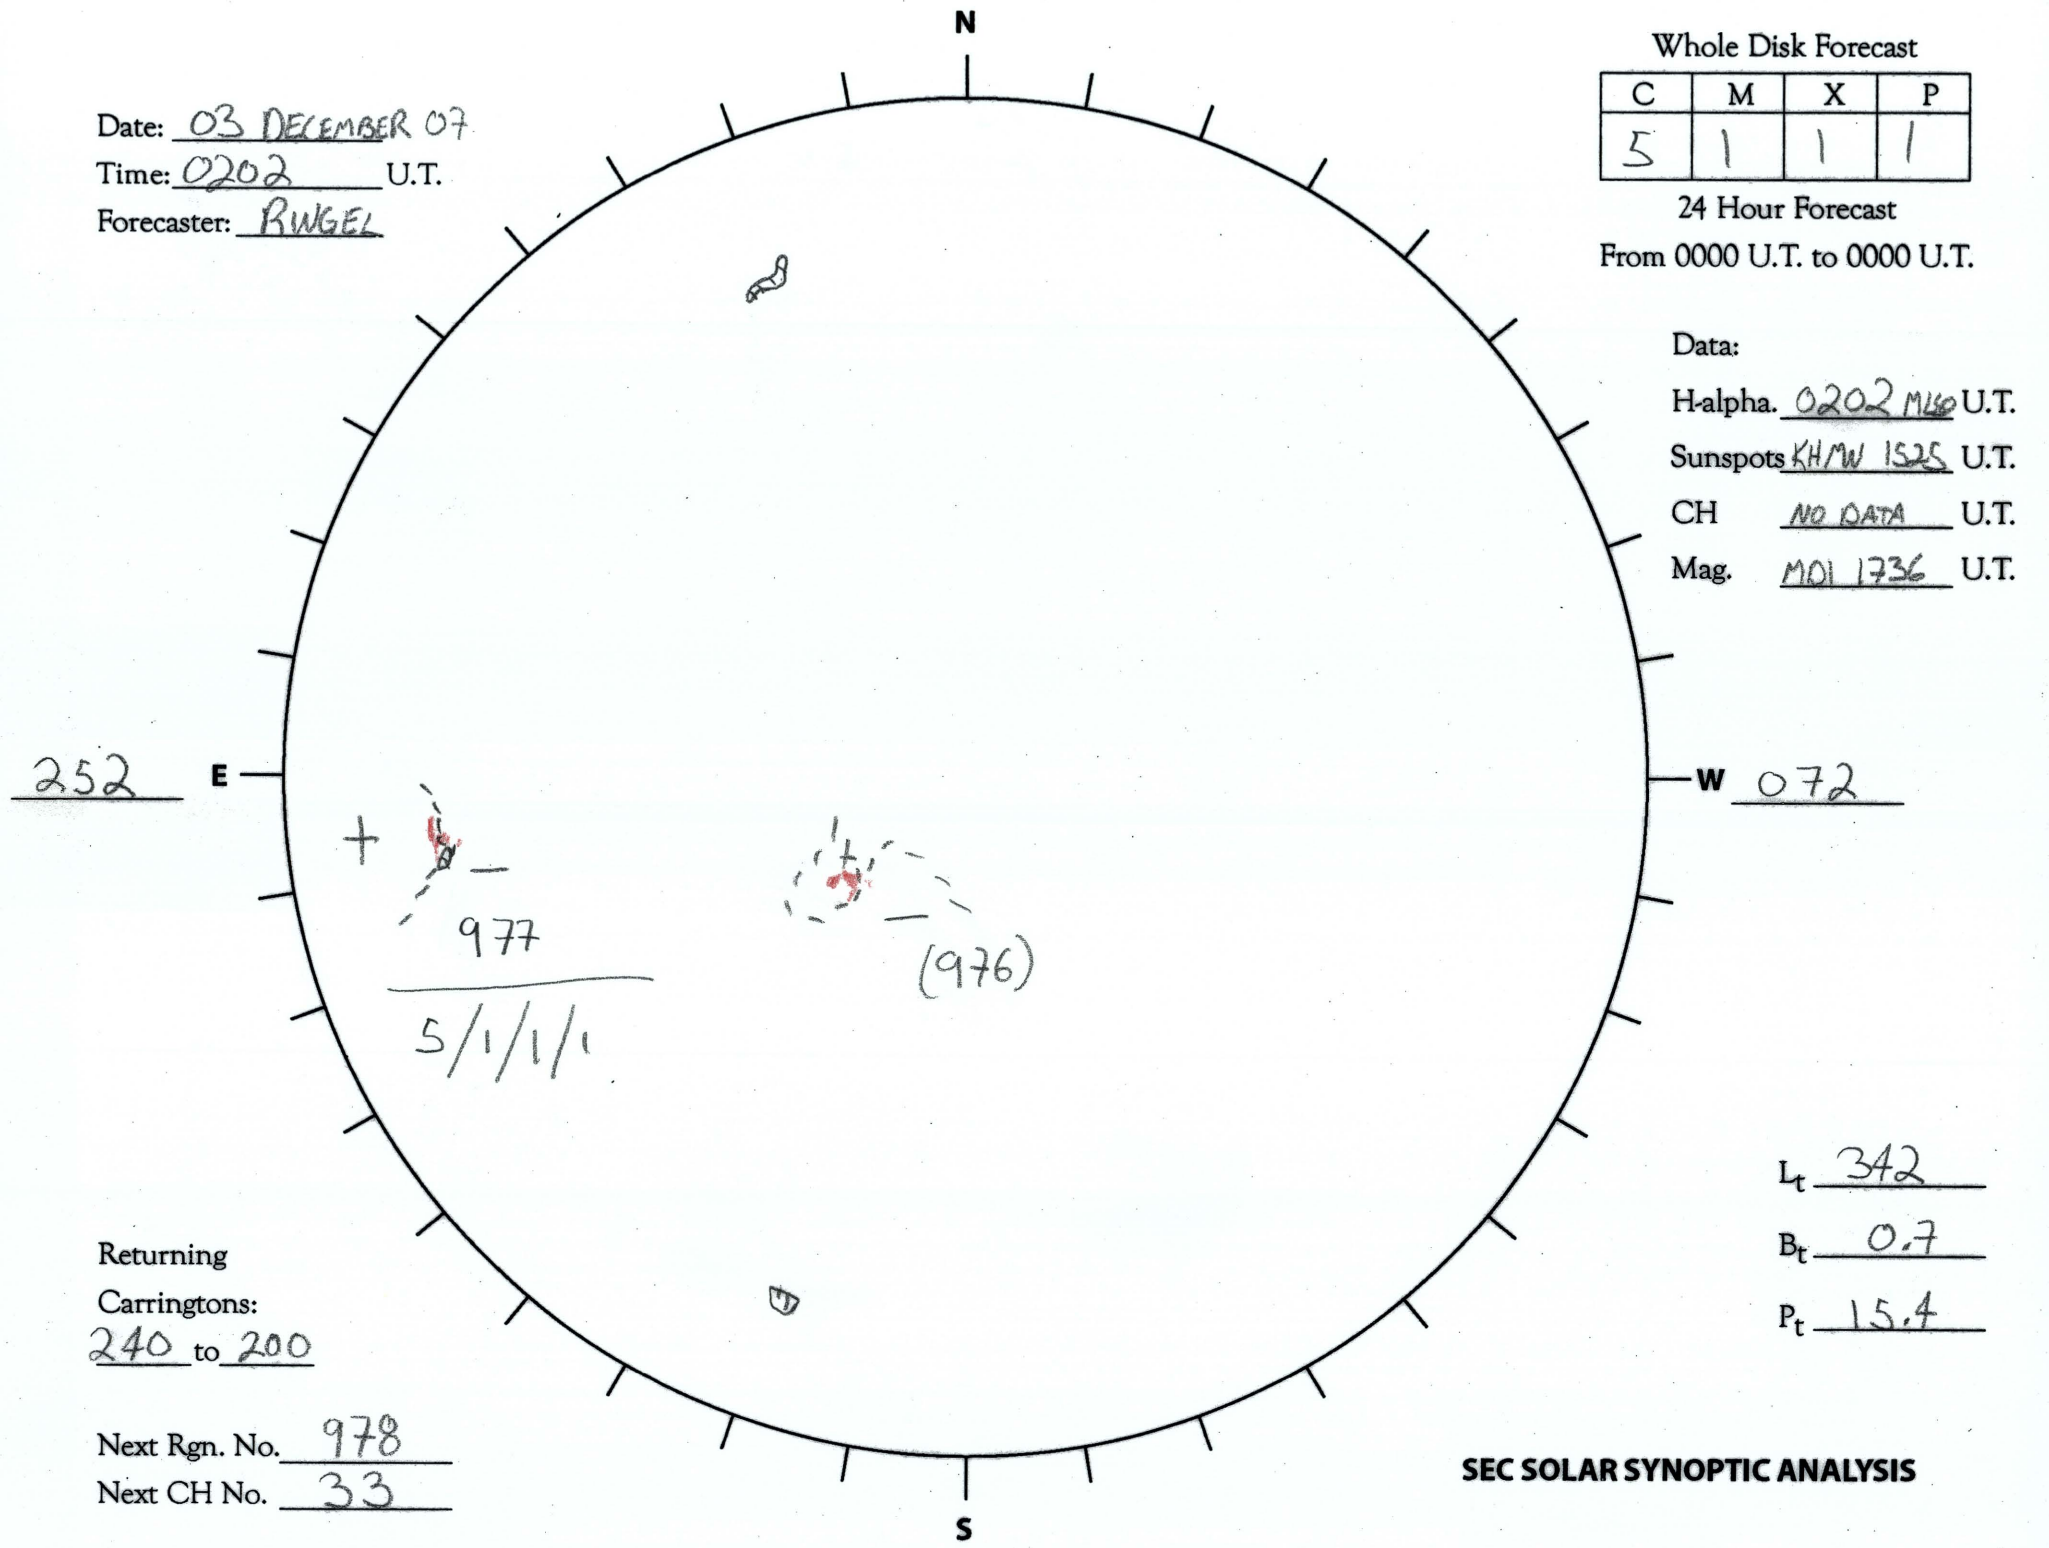

Date: 03 DECEMBER 07

Time: 0202 U.T.

Forecaster: RWIGEL

Whole Disk Forecast

C	M	X	P
5	1	1	1

24 Hour Forecast

From 0000 U.T. to 0000 U.T.

Data:

H-alpha. 0202 M40 U.T.

Sunspots KHMW 1525 U.T.

CH NO DATA U.T.

Mag. M01 1736 U.T.

252

E

W

072

Returning
Carringtons:
240 to 200

Next Rgn. No. 978

Next CH No. 33

L_t 342

B_t 0.7

P_t 15.4