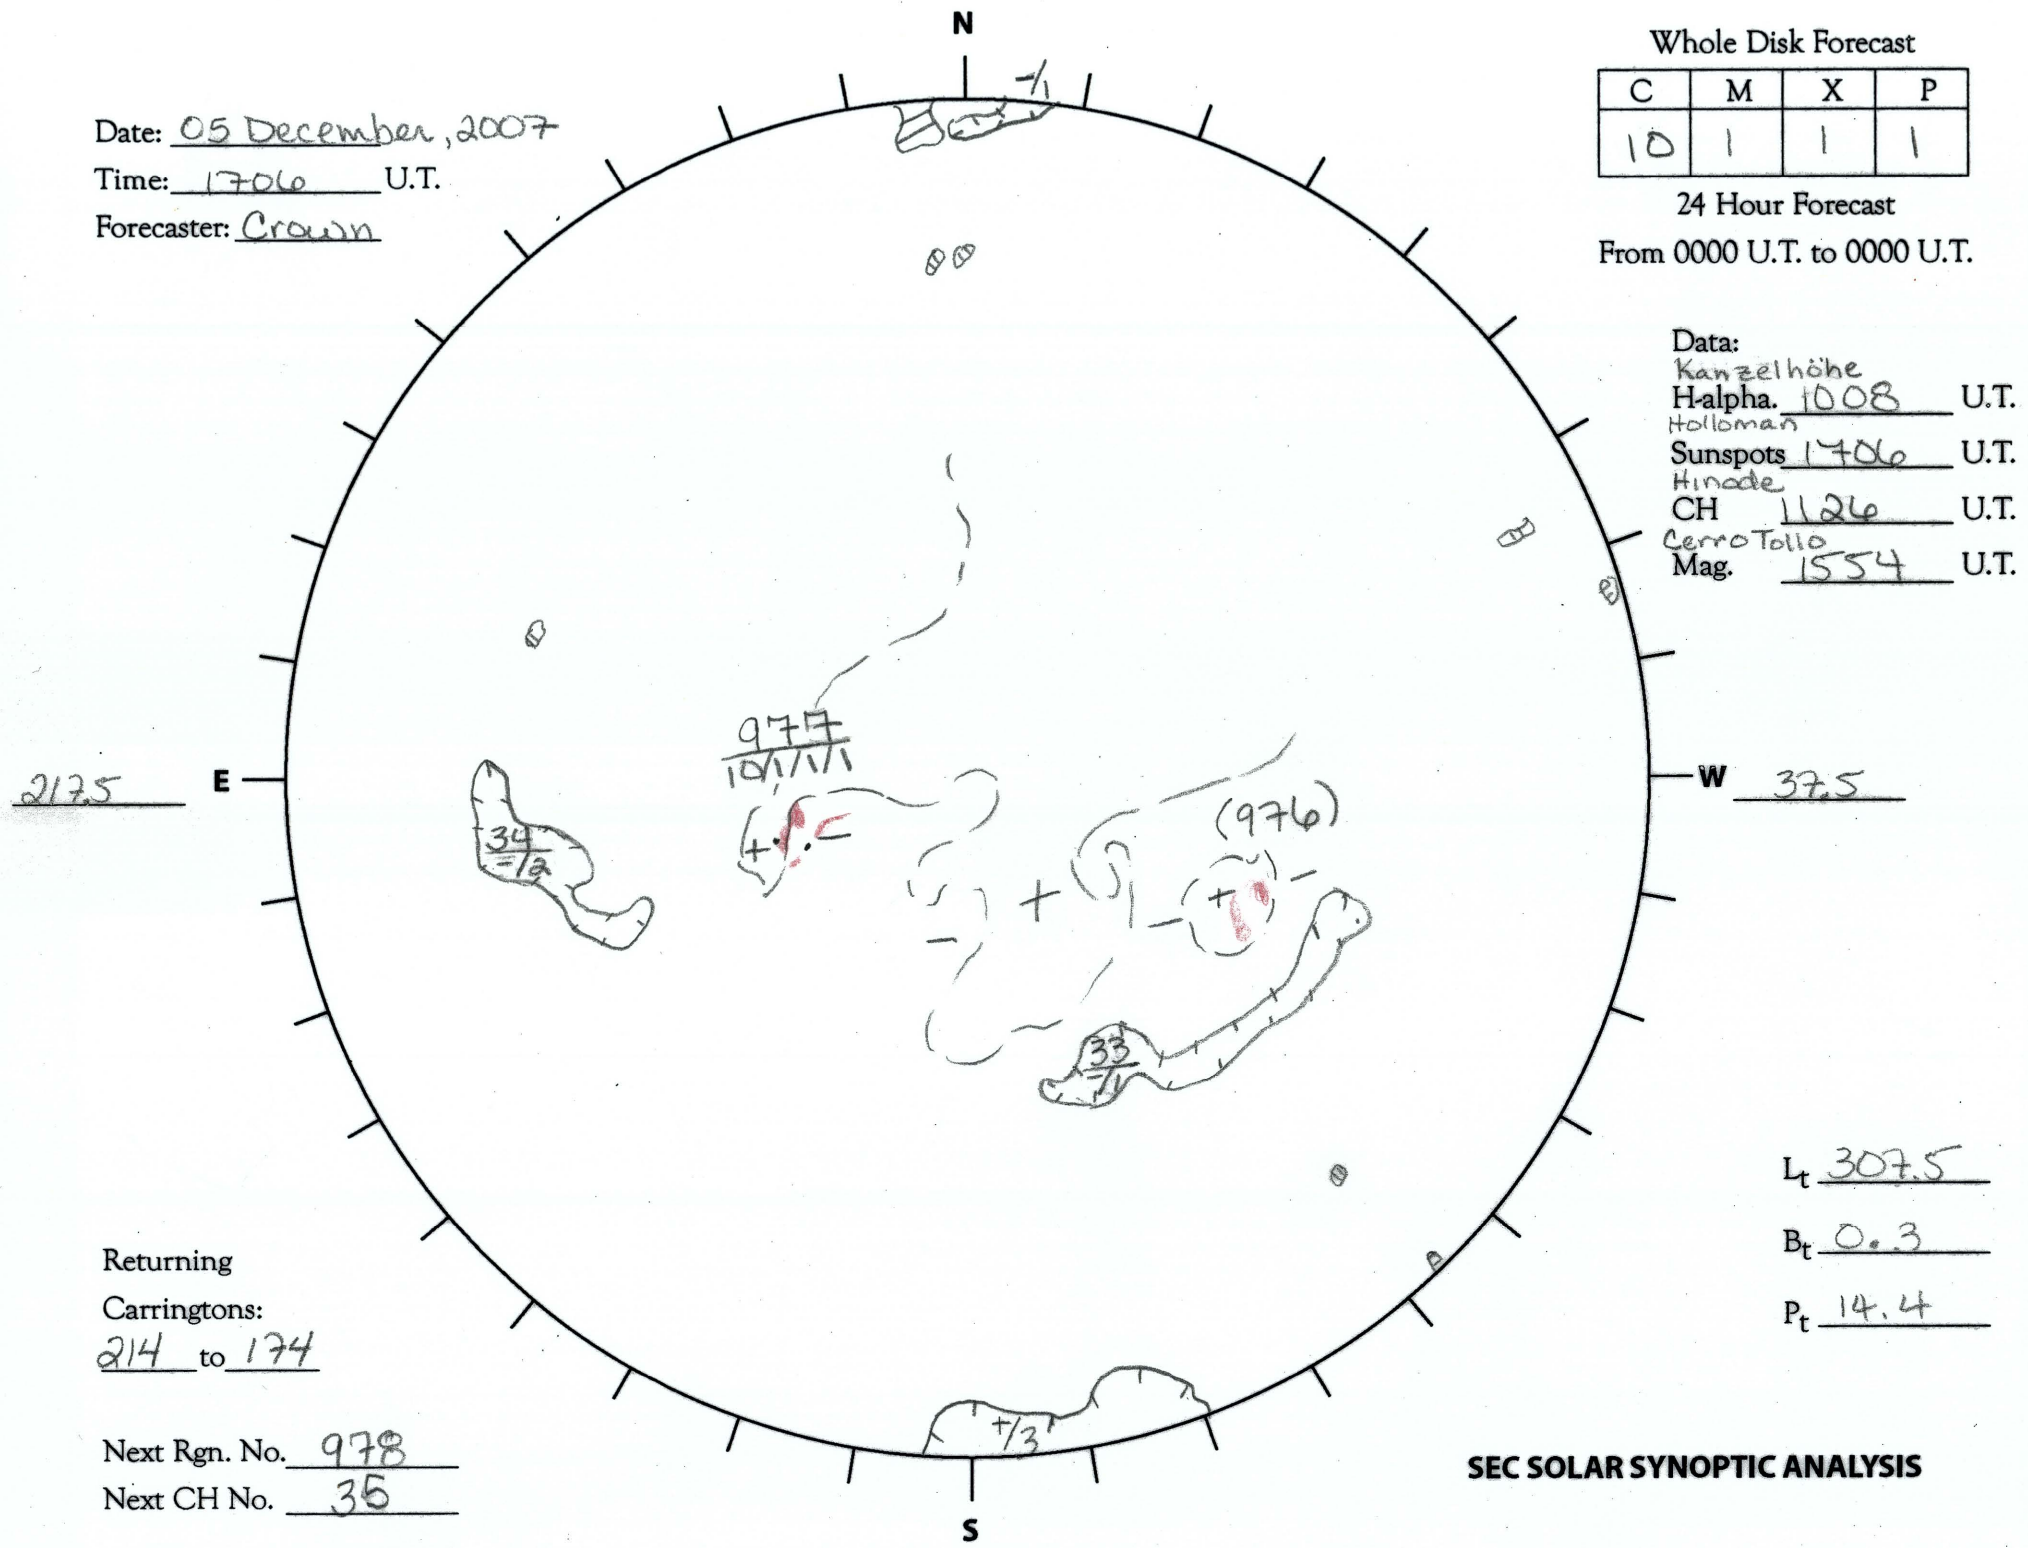

Date: 05 December, 2007

Time: 1706 U.T.

Forecaster: Crown

Whole Disk Forecast

C	M	X	P
10	1	1	1

24 Hour Forecast
From 0000 U.T. to 0000 U.T.

Data:
Kanzelhöhe
H-alpha. 1008 U.T.
Holloman
Sunspots 1706 U.T.
Hinode
CH 1126 U.T.
Cerro Tollo
Mag. 1554 U.T.

217.5

37.5

Returning
Carringtons:
214 to 174

Next Rgn. No. 978
Next CH No. 35

L_t 307.5
 B_t 0.3
 P_t 14.4