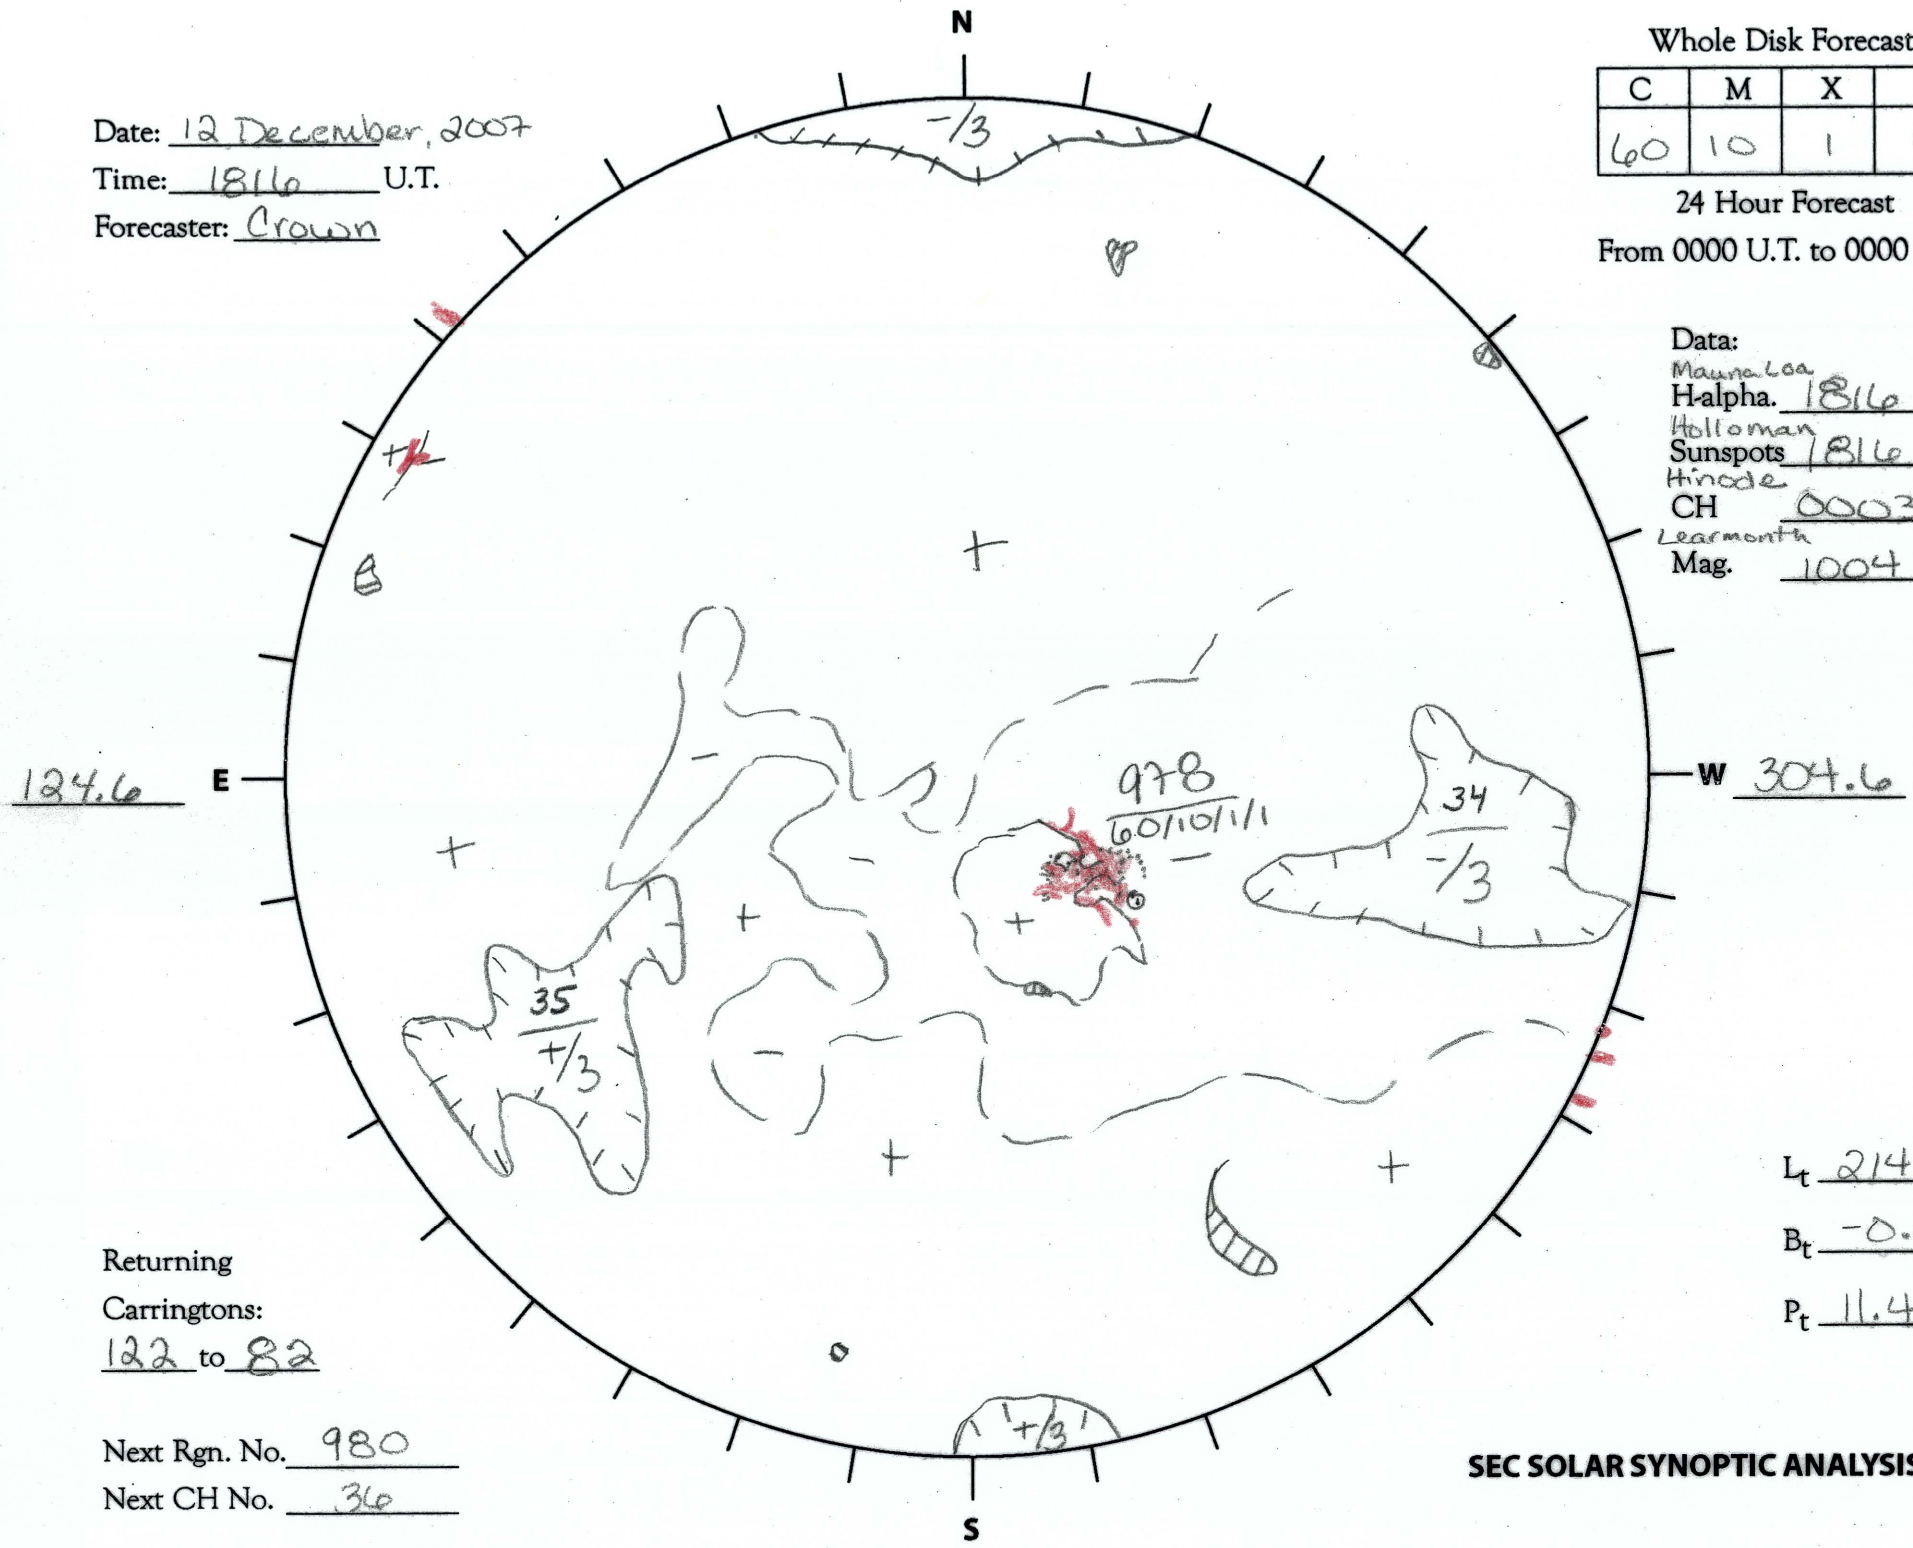

Date: 12 December, 2007  
 Time: 1816 U.T.  
 Forecaster: Crown

Whole Disk Forecast

C	M	X	P
60	10	1	1

24 Hour Forecast  
 From 0000 U.T. to 0000 U.T.

Data:  
 Maunder Lea  
 H-alpha. 1816 U.T.  
 Holloman  
 Sunspots 1816 U.T.  
 Hinode  
 CH 0003 U.T.  
 Learmonth  
 Mag. 1004 U.T.

124.6 E

W 304.6

Returning  
 Carringtons:  
122 to 82

Next Rgn. No. 980  
 Next CH No. 36

L<sub>t</sub> 214.6  
 B<sub>t</sub> -0.6  
 P<sub>t</sub> 11.4