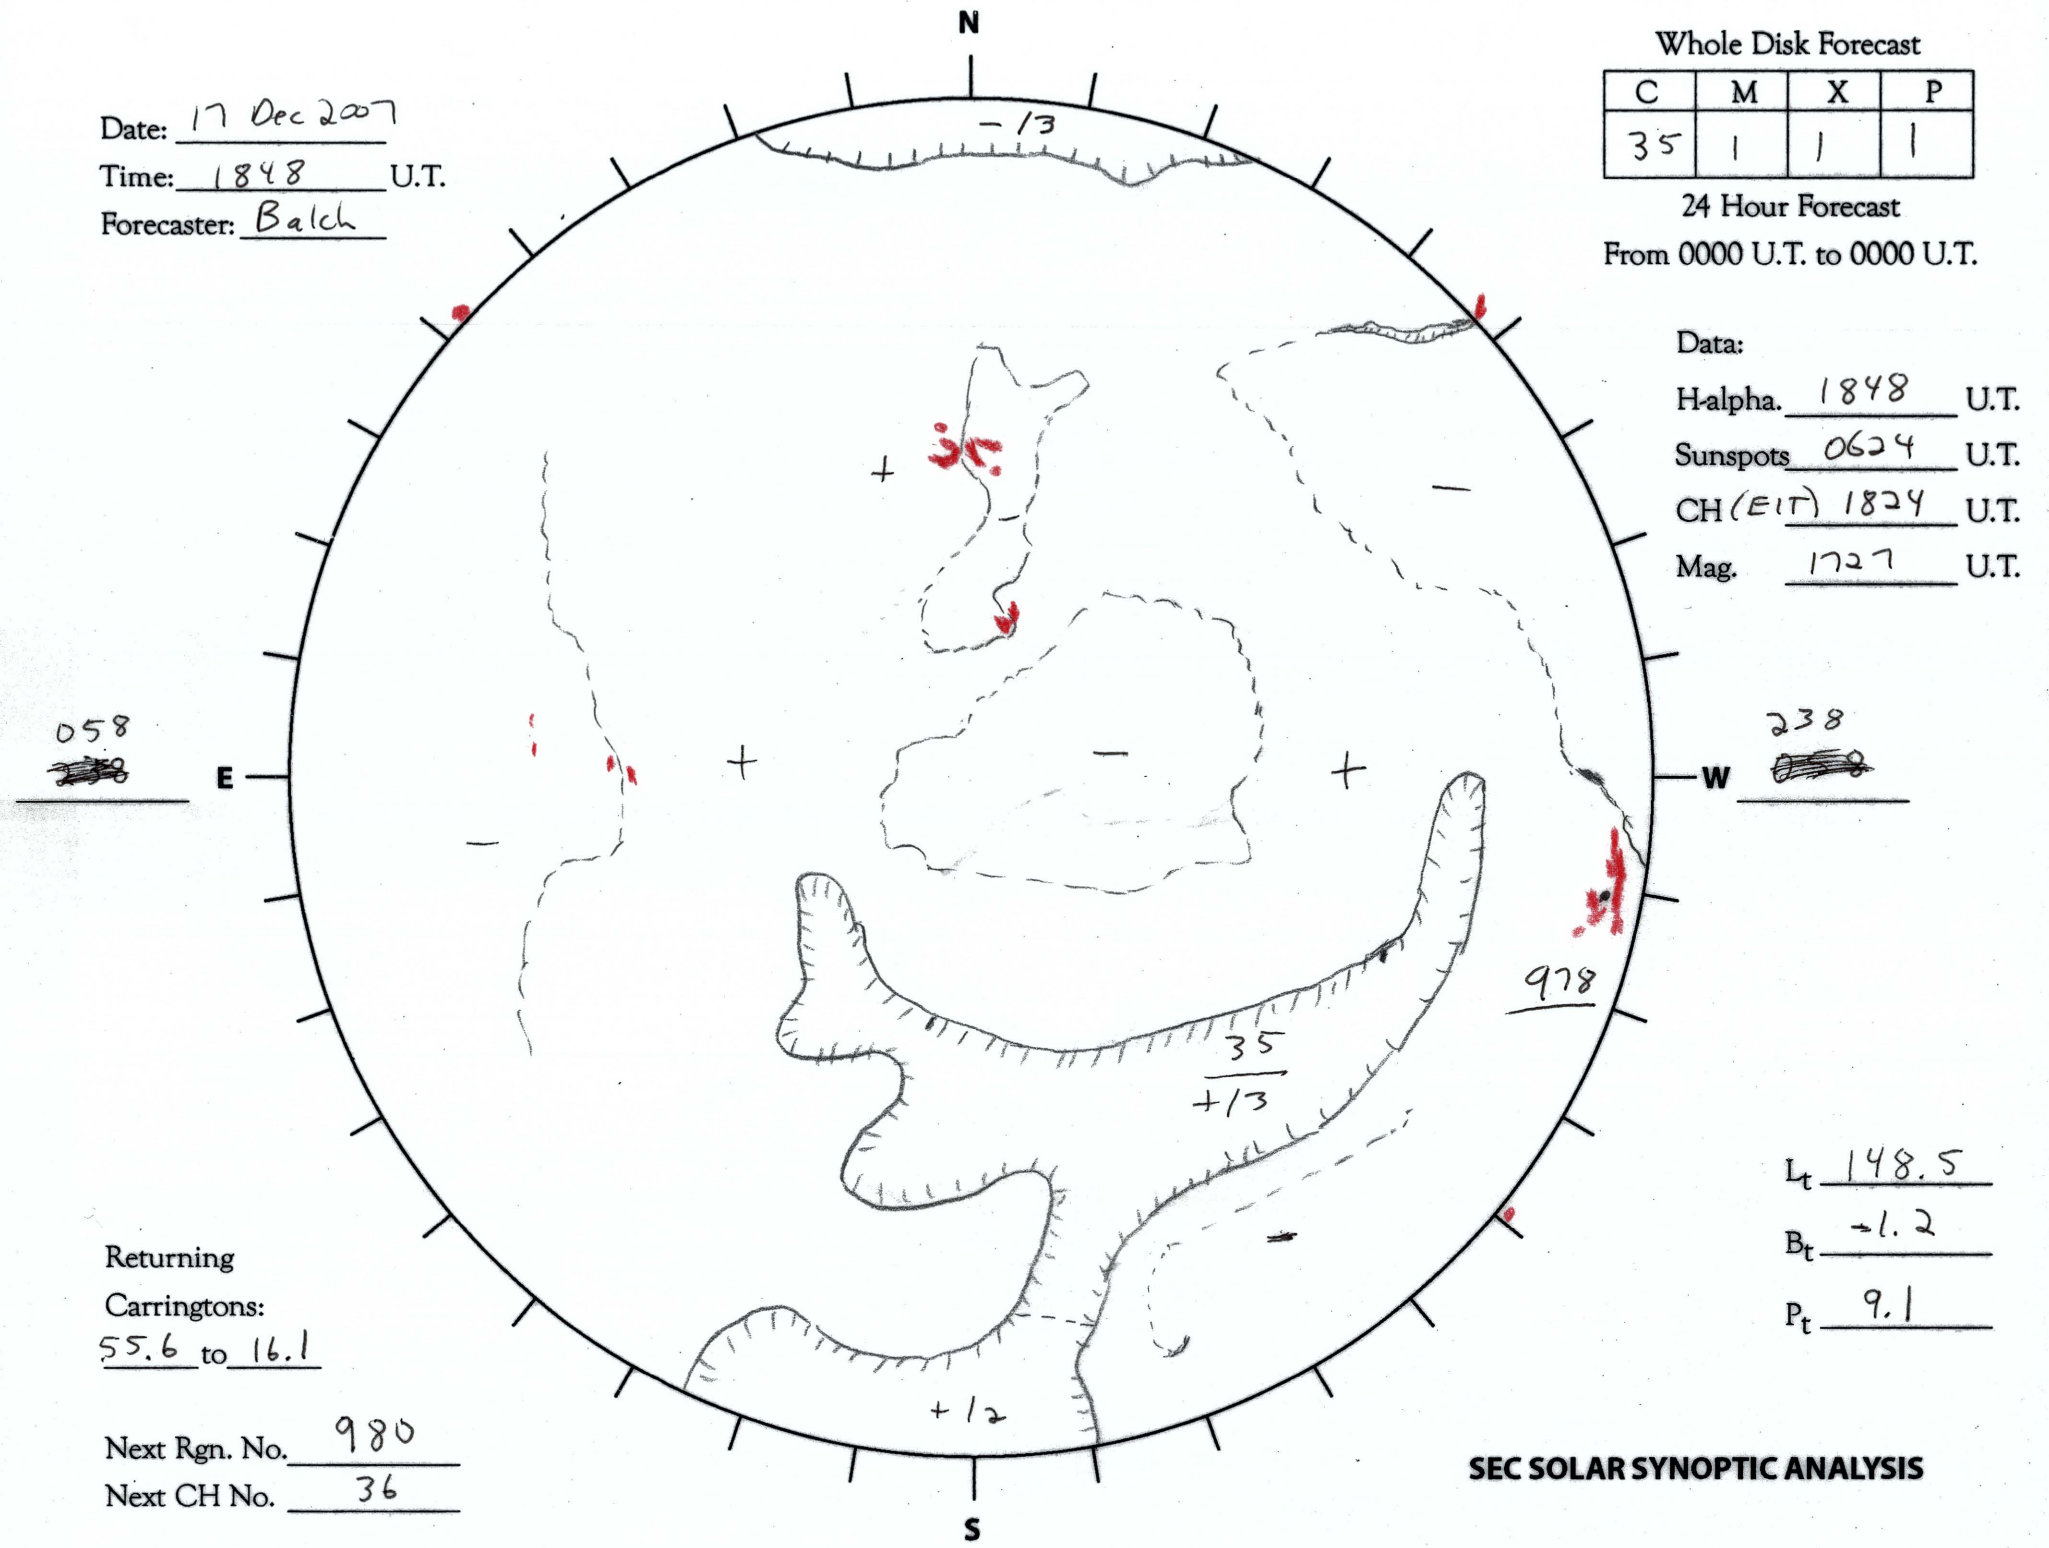

Date: 17 Dec 2007
 Time: 1848 U.T.
 Forecaster: Balch

Whole Disk Forecast

C	M	X	P
35	1	1	1

24 Hour Forecast
 From 0000 U.T. to 0000 U.T.

Data:
 H-alpha. 1848 U.T.
 Sunspots 0624 U.T.
 CH (EIT) 1824 U.T.
 Mag. 1727 U.T.

058
~~238~~

238
~~058~~

978

35
+13

+12

Returning
 Carringtons:
55.6 to 16.1

Next Rgn. No. 980
 Next CH No. 36

L_t 148.5
B_t -1.2
P_t 9.1