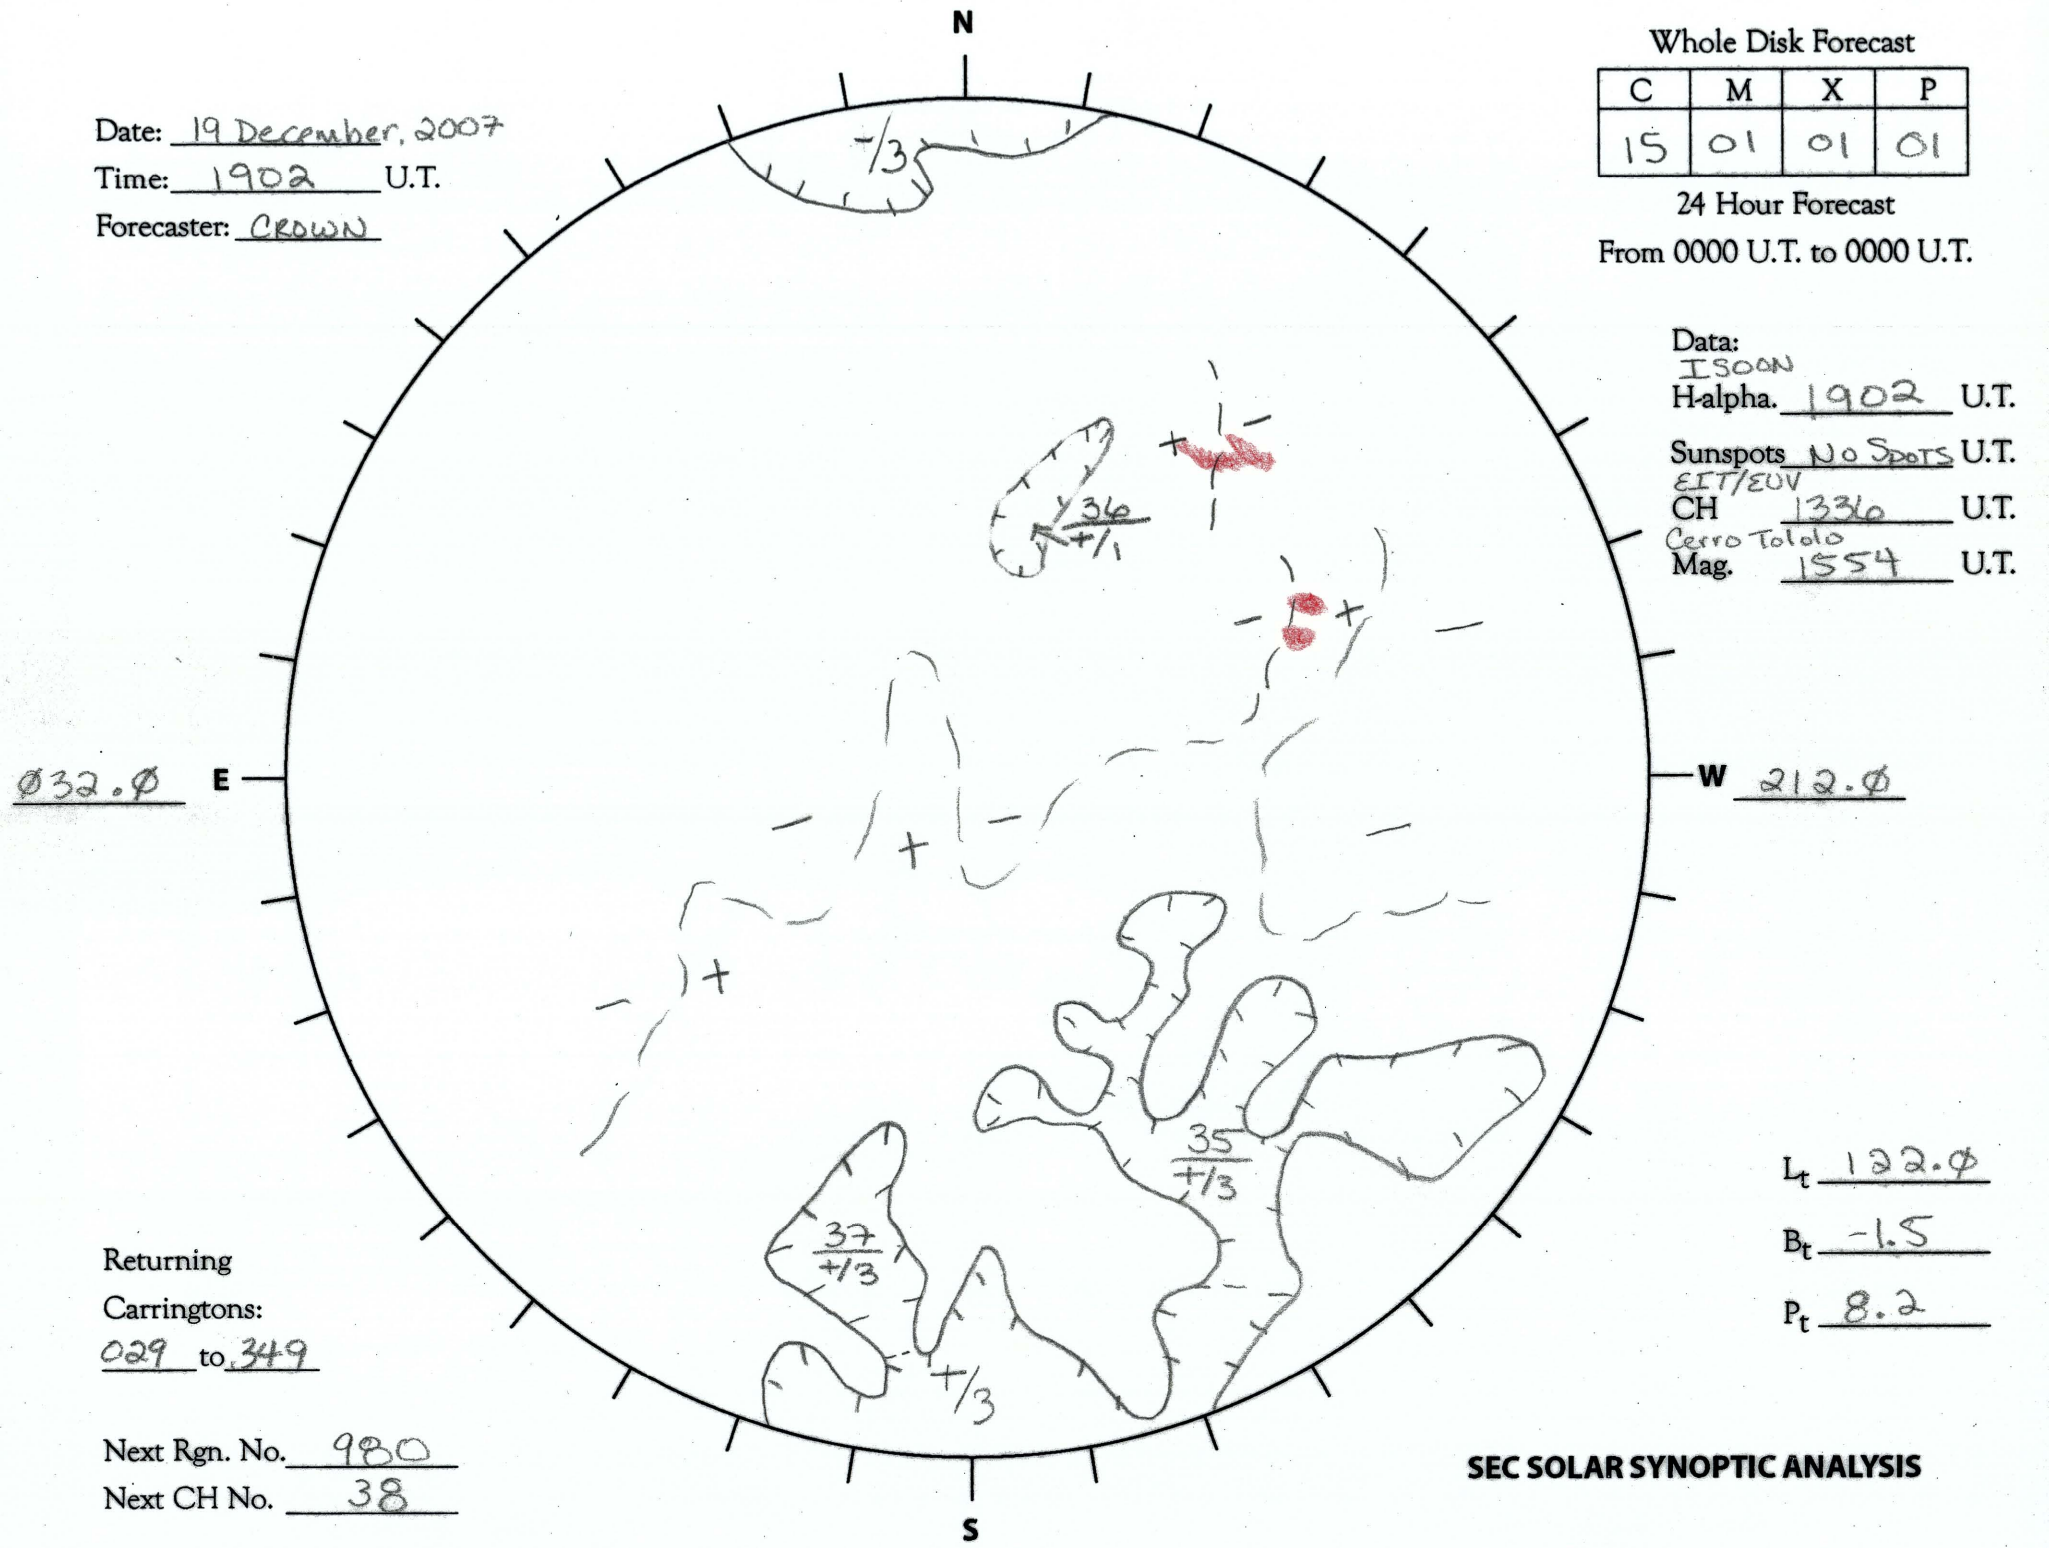

Date: 19 December, 2007
 Time: 1902 U.T.
 Forecaster: CROWN

Whole Disk Forecast

C	M	X	P
15	01	01	01

24 Hour Forecast
 From 0000 U.T. to 0000 U.T.

Data:
 ISOON
 H-alpha. 1902 U.T.
 Sunspots No Spots U.T.
 EIT/EUV
 CH 1336 U.T.
 Cerro Tololo
 Mag. 1554 U.T.

Returning
 Carringtons:
029 to 349

Next Rgn. No. 980
 Next CH No. 38

L_t 122.0
 B_t -1.5
 P_t 8.2