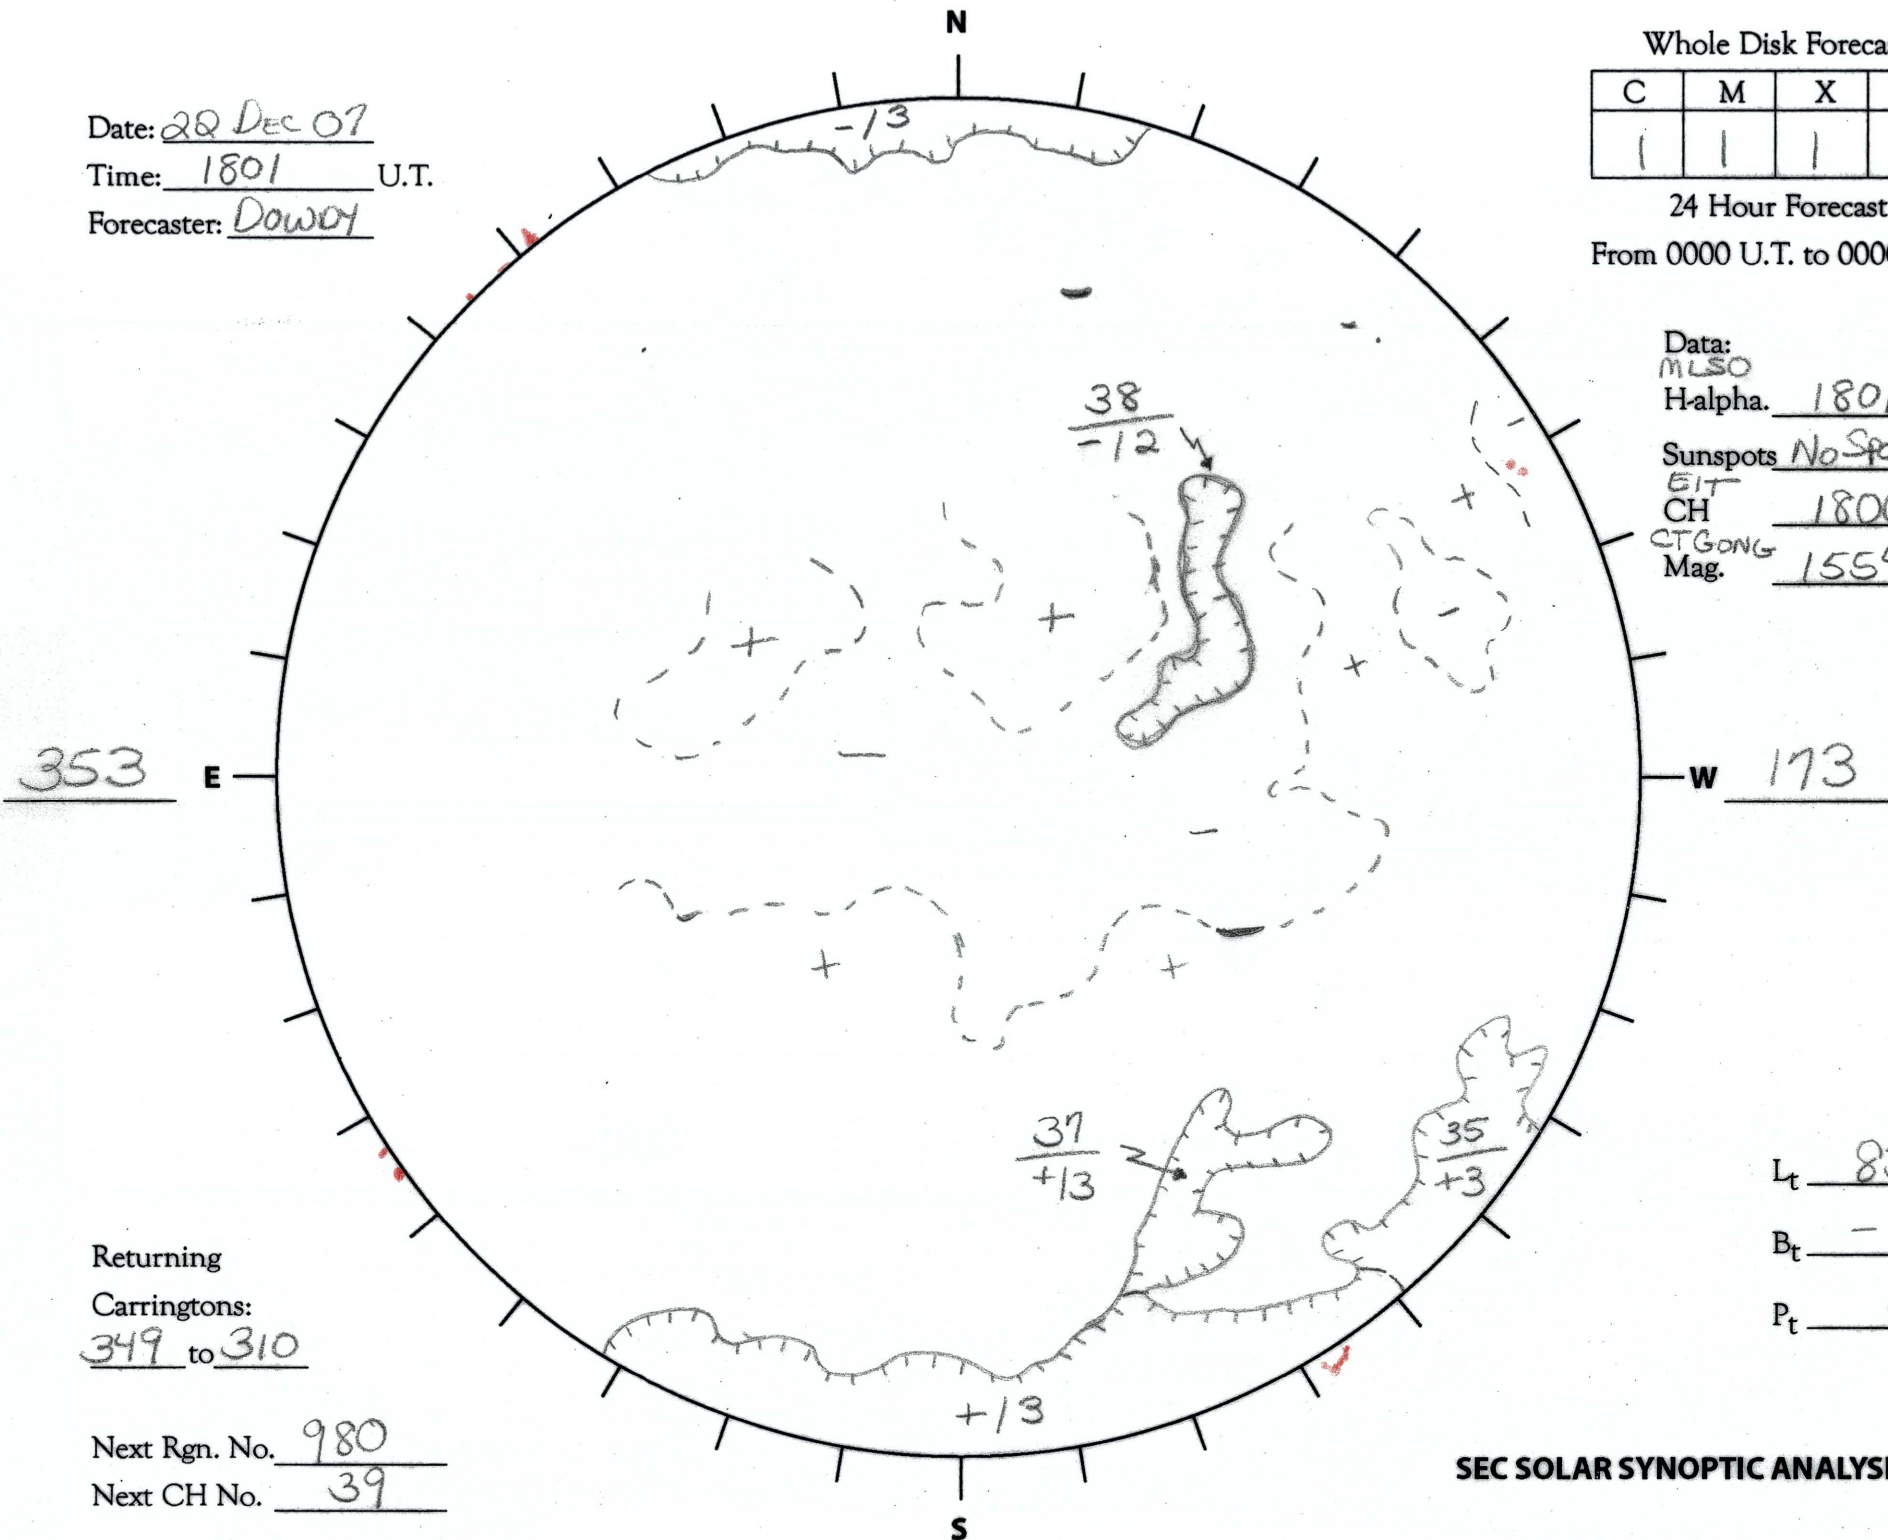

Date: 22 Dec 07
 Time: 1801 U.T.
 Forecaster: Dowdy

Whole Disk Forecast

C	M	X	P

24 Hour Forecast
 From 0000 U.T. to 0000 U.T.

Data:
 MLSO
 H-alpha. 1801 U.T.
 Sunspots No Spots U.T.
 EIT
 CH 1800 U.T.
 CTGONG
 Mag. 1554 U.T.

Returning
 Carringtons:
349 to 310

Next Rgn. No. 980
 Next CH No. 39

L_t 83.0
 B_t -1.8
 P_t 6.8