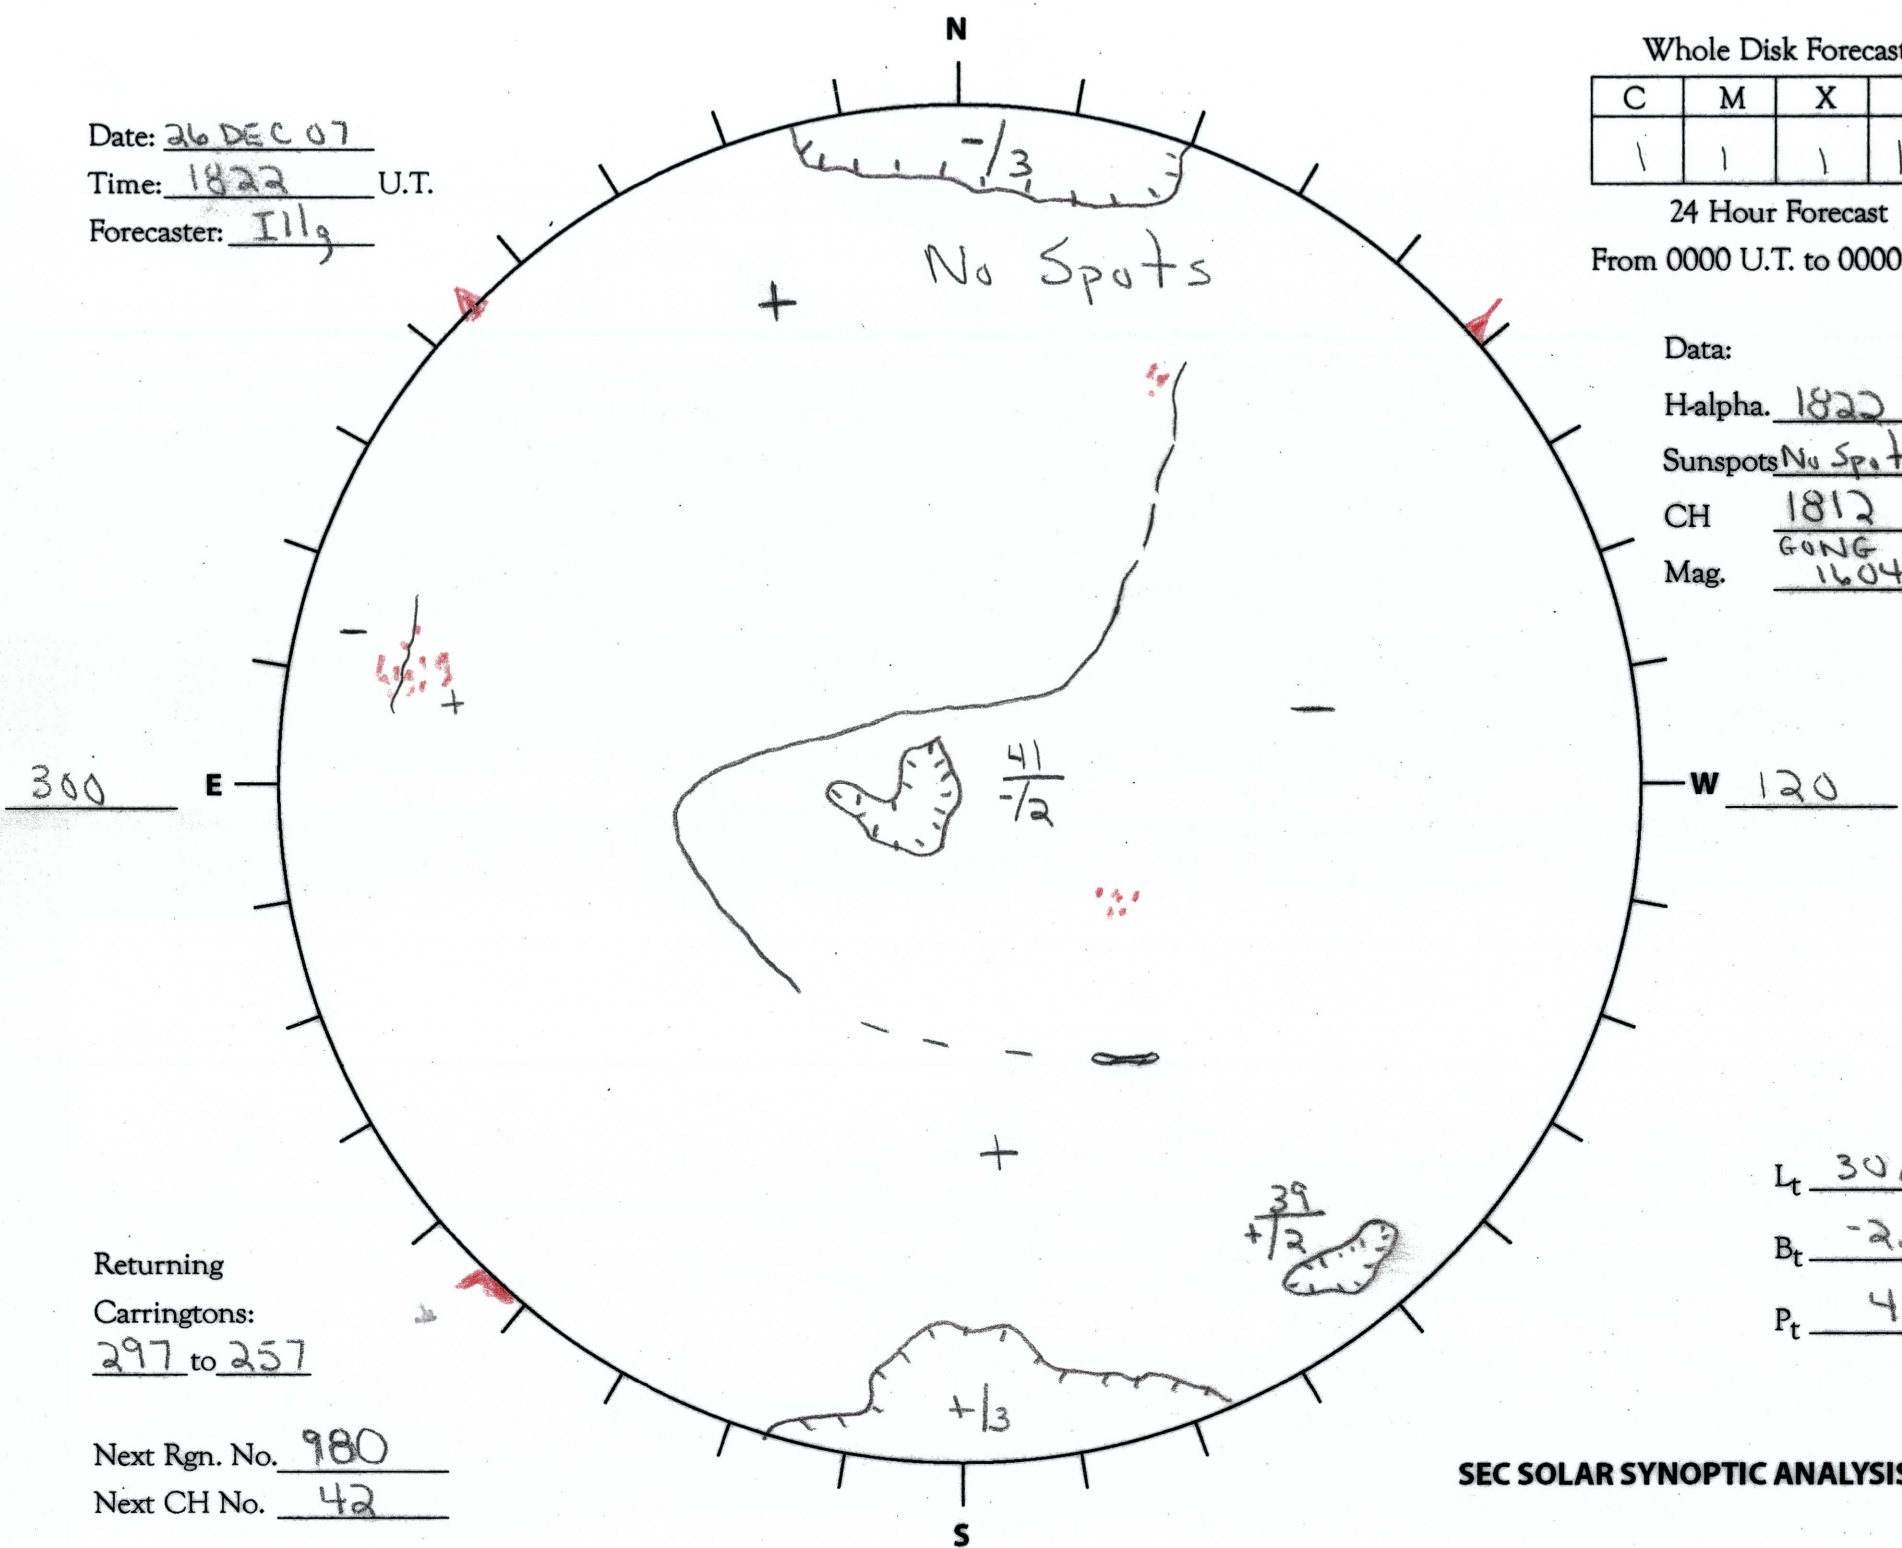

Date: 26 DEC 07  
 Time: 1822 U.T.  
 Forecaster: Illg

Whole Disk Forecast

C	M	X	P

24 Hour Forecast  
 From 0000 U.T. to 0000 U.T.

Data:

H-alpha. 1822 U.T.

Sunspots No Spots U.T.

CH 1812 U.T.

Mag. GONG  
1604 U.T.

300 E

W 120

Returning  
 Carringtons:  
297 to 257

Next Rgn. No. 980  
 Next CH No. 42

$L_t$  30.1  
 $B_t$  -2.3  
 $P_t$  4.9