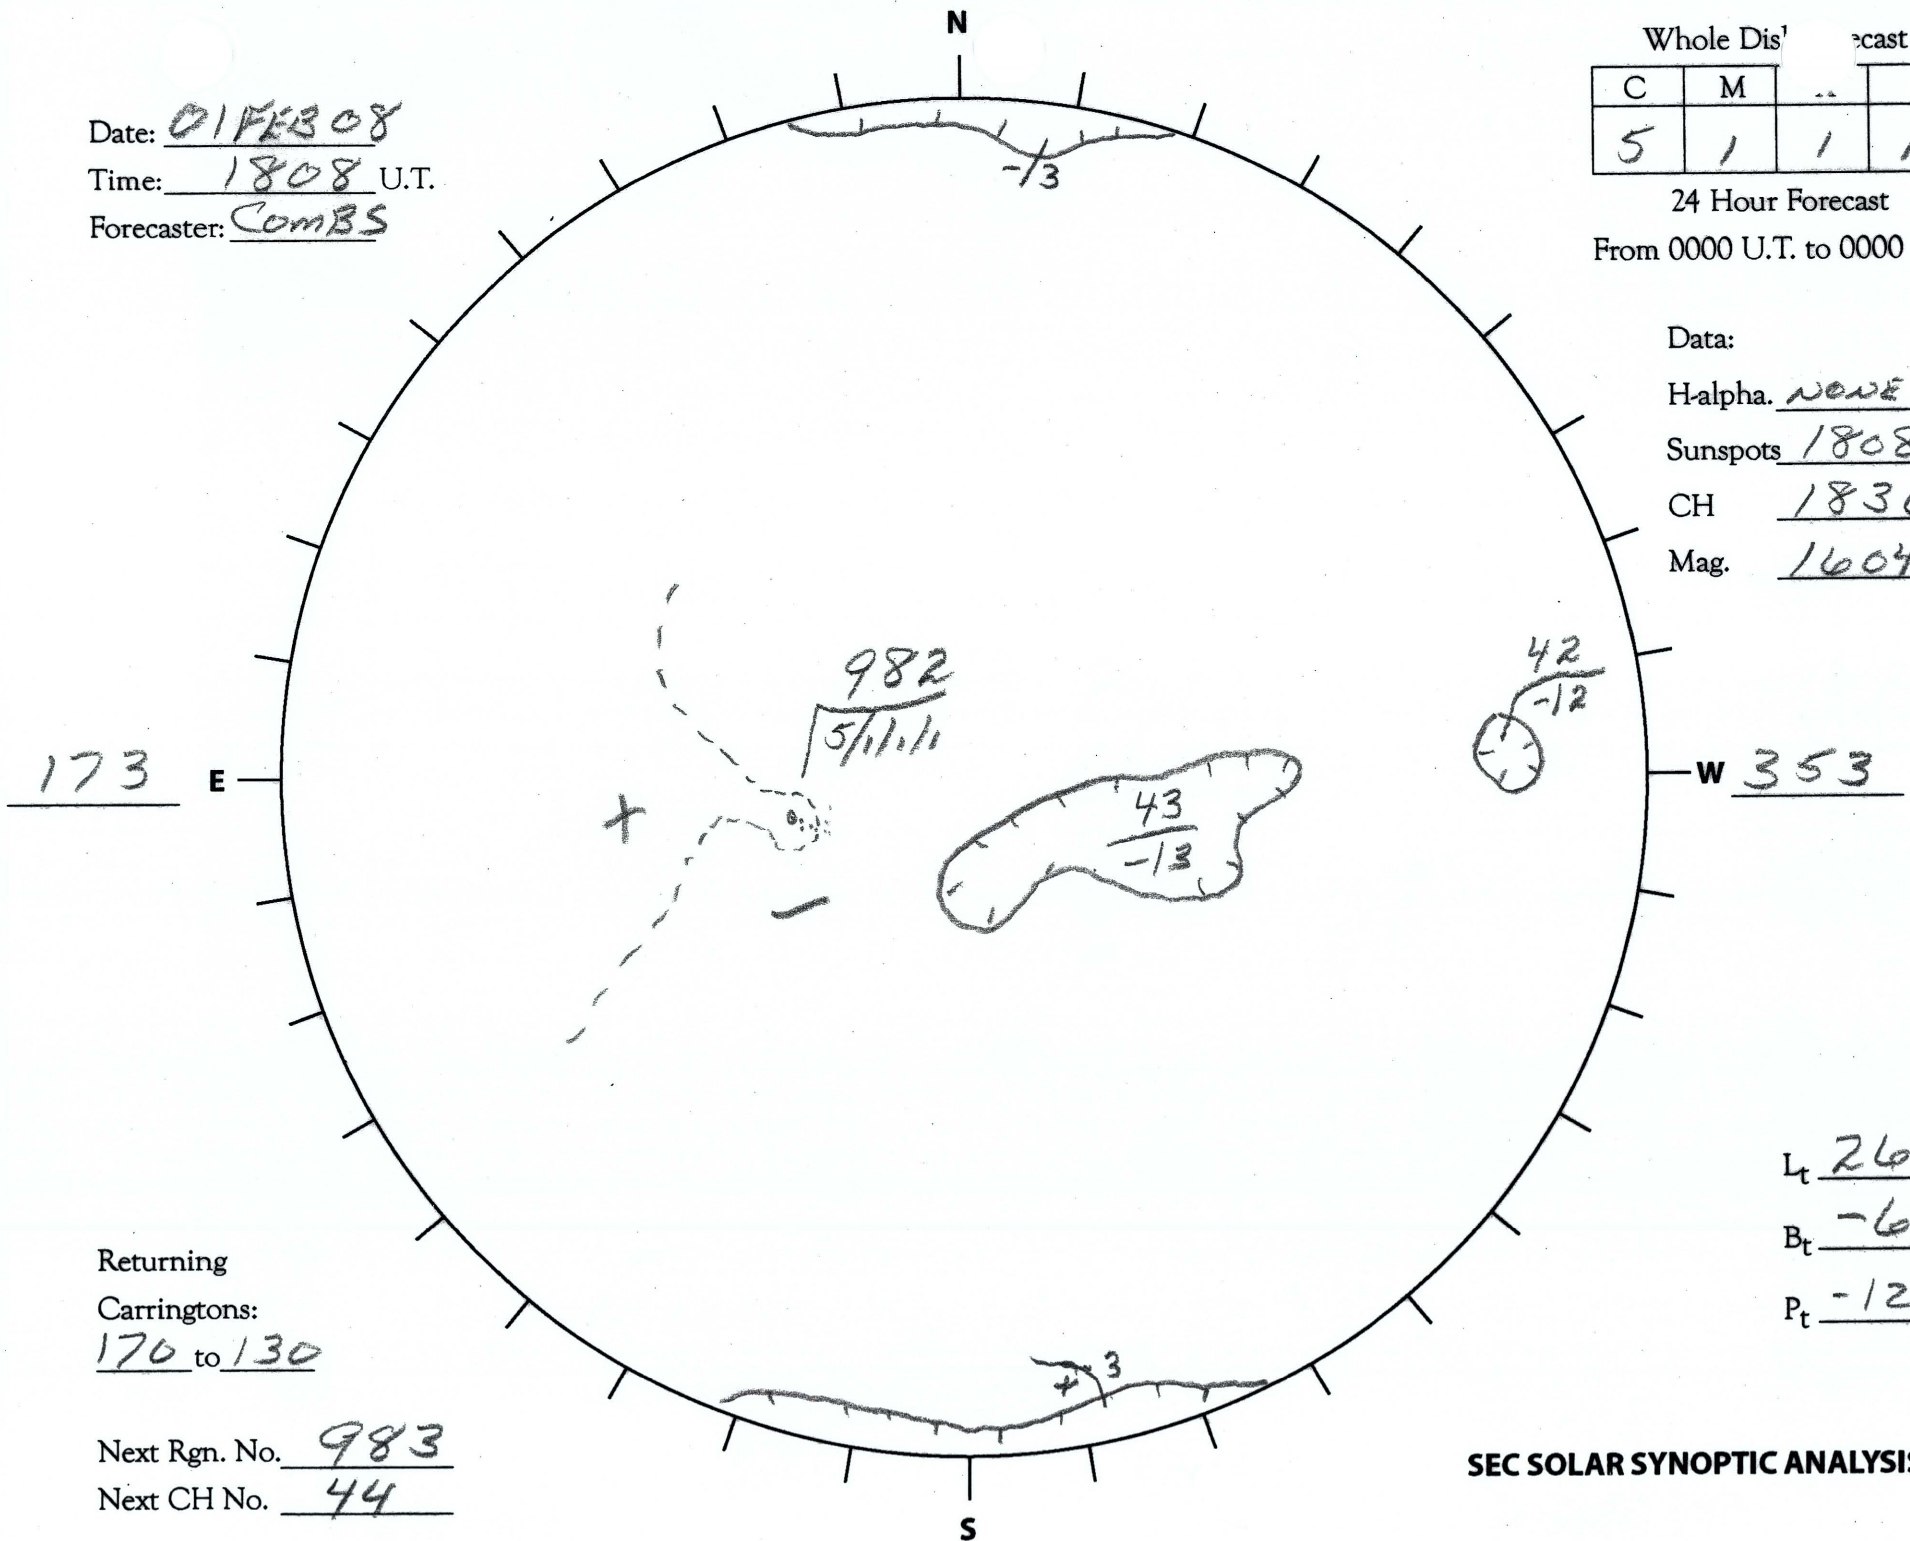

Date: 01 FEB 08
 Time: 1808 U.T.
 Forecaster: COMBS

Whole Dis'		Forecast	
C	M	..	P
5	1	1	1

24 Hour Forecast
 From 0000 U.T. to 0000 U.T.

Data:
 H-alpha. None U.T.
 Sunspots 1808 U.T.
 CH 1836 U.T.
 Mag. 1604 U.T.

Returning
 Carringtons:
170 to 130

Next Rgn. No. 983
 Next CH No. 44

L_t 263
 B_t -6.0
 P_t -12.2

SEC SOLAR SYNOPTIC ANALYSIS