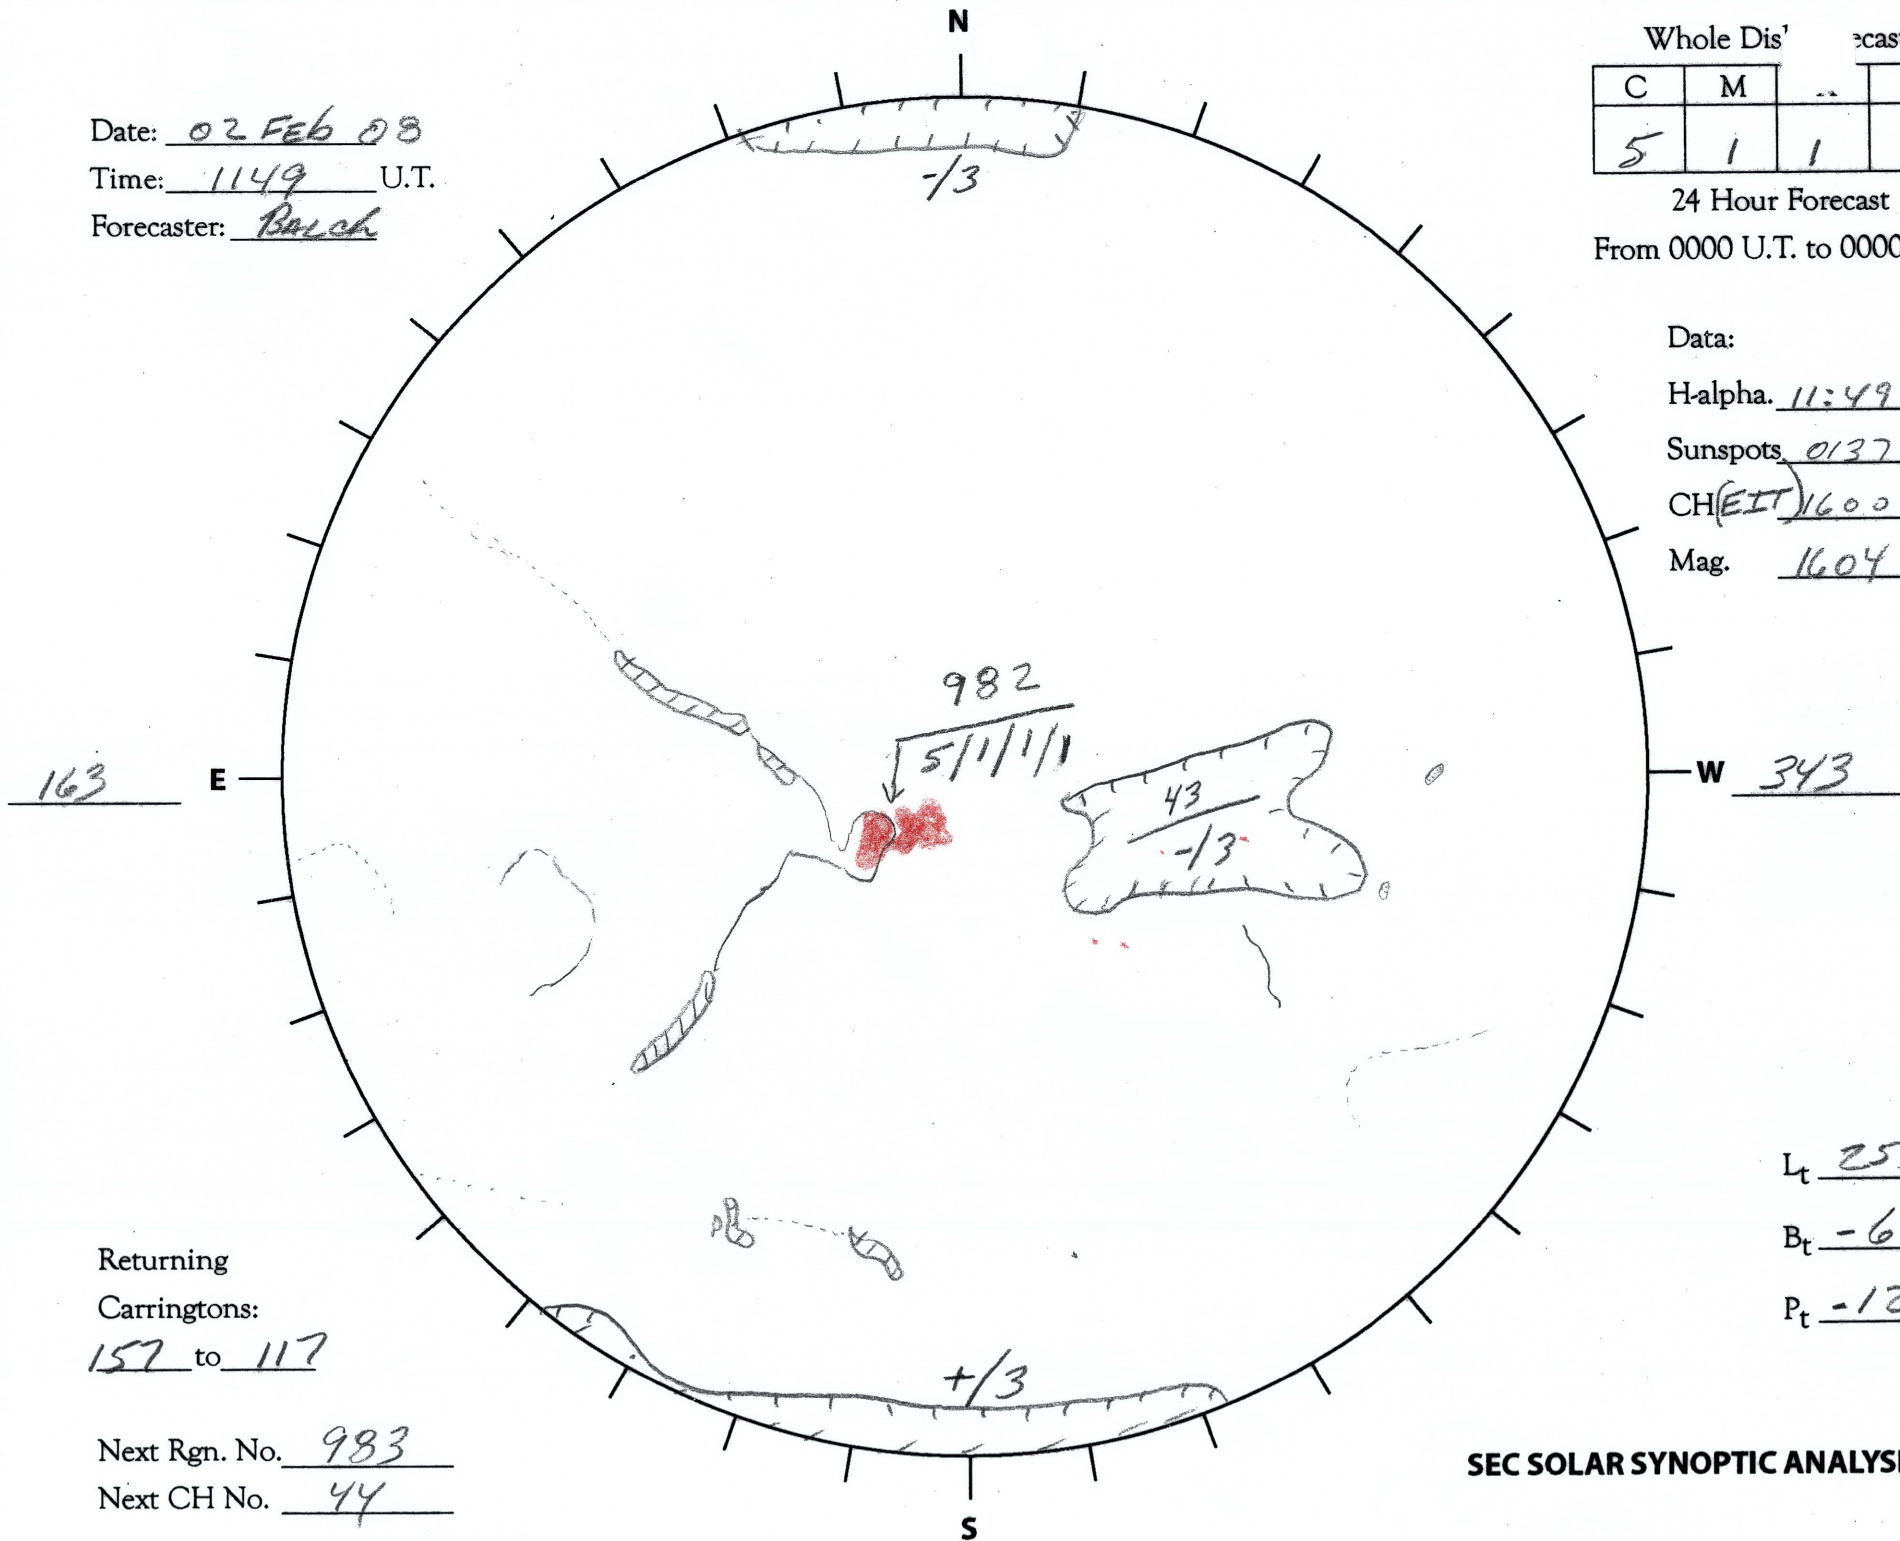

Date: 02 FEB 08
 Time: 1149 U.T.
 Forecaster: Balch

Whole Dis'			cast
C	M		P
5	1	1	1

24 Hour Forecast
 From 0000 U.T. to 0000 U.T.

Data:

H-alpha. 11:49 U.T.

Sunspots 0137 U.T.

CH(EIT) 1600 U.T.

Mag. 1604 U.T.

Returning
 Carringtons:
157 to 117

Next Rgn. No. 983
 Next CH No. 44

L_t 253.3

B_t -6.1

P_t -12.5

SEC SOLAR SYNOPTIC ANALYSIS