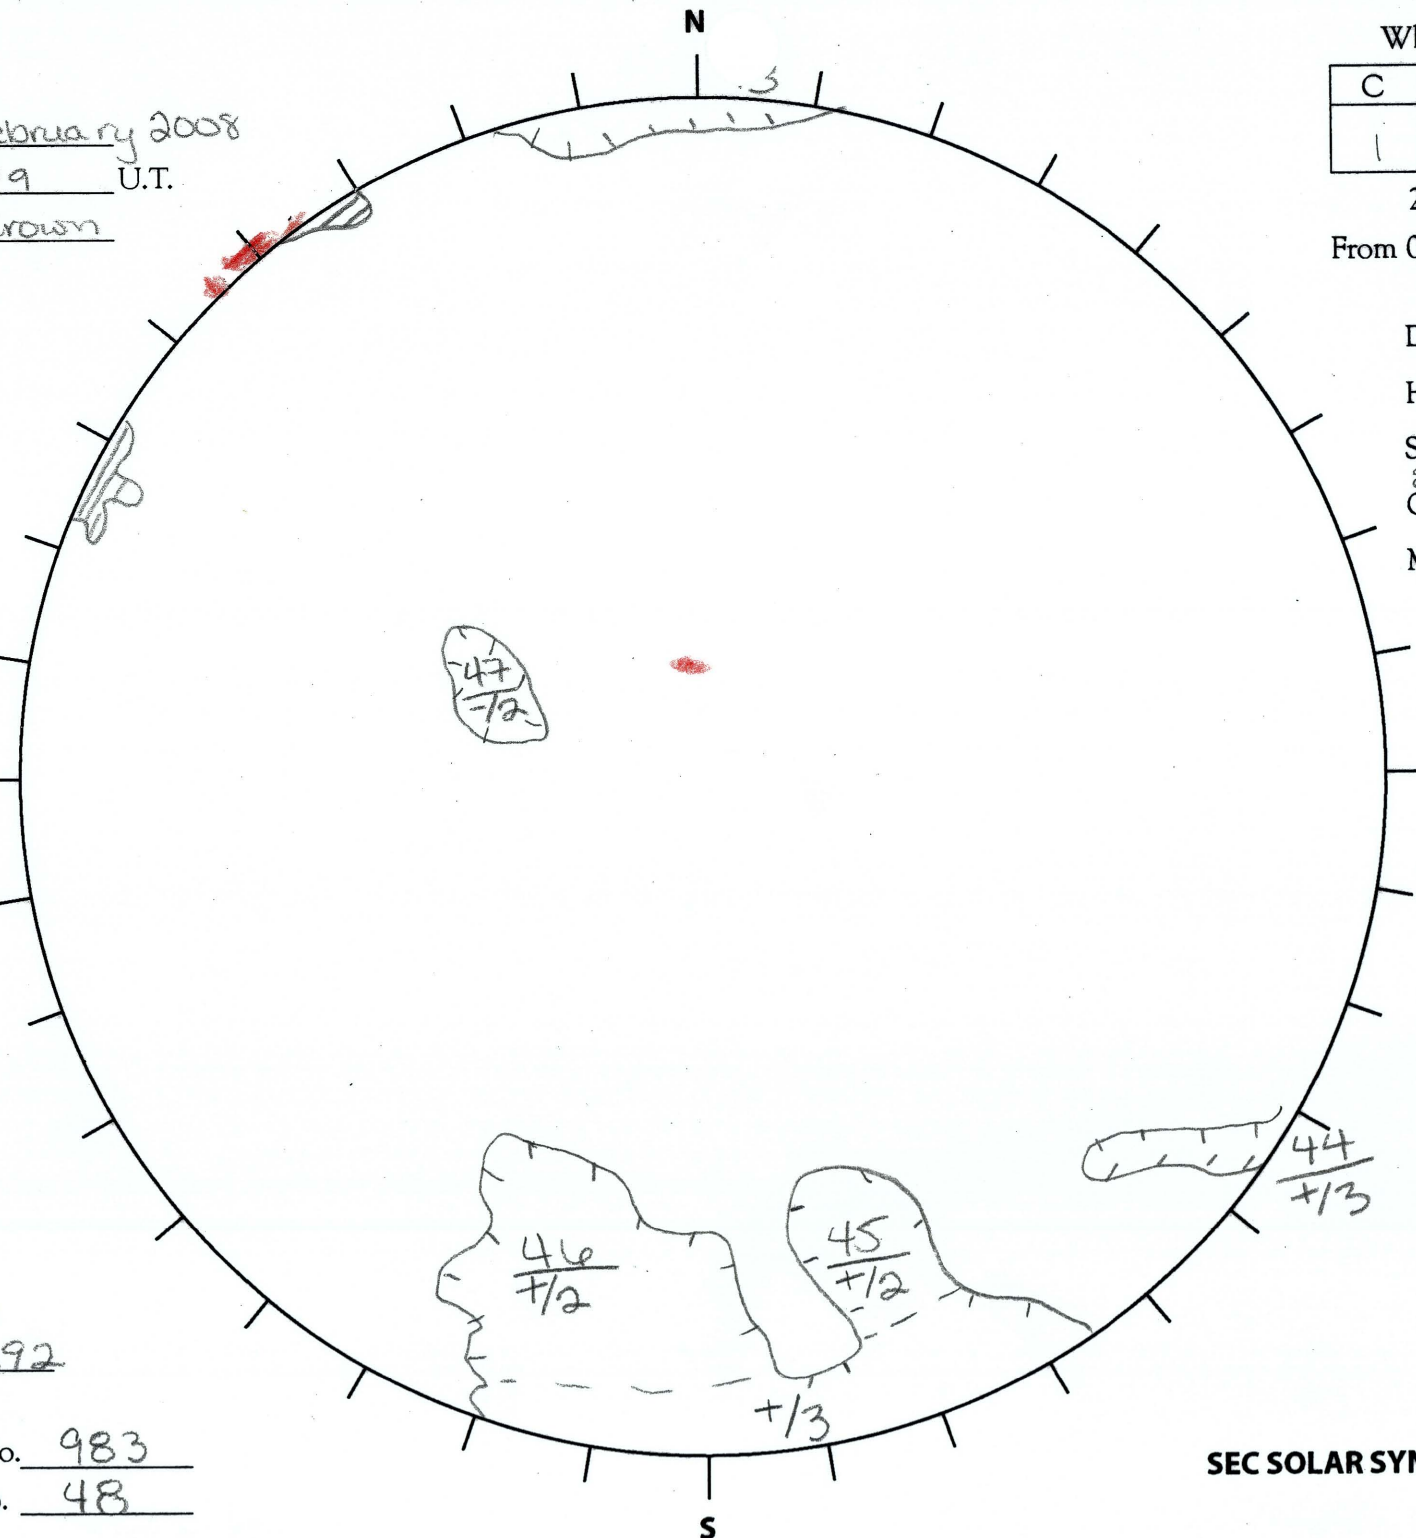

Date: 16 February 2008  
 Time: 1719 U.T.  
 Forecaster: Crown

Whole Disc		Ecast	
C	M	A	P
1	1	1	1

24 Hour Forecast  
 From 0000 U.T. to 0000 U.T.

Data:  
 H-alpha. 1719 U.T.  
 Sunspots No Spots U.T.  
 EIT/EUV  
 CH 1336 U.T.  
 Mag. No data U.T.

336.0 E

W 156.0

Returning  
 Carringtons:  
332 to 292

Next Rgn. No. 983  
 Next CH No. 48

L<sub>t</sub> 66.0  
B<sub>t</sub> -6.9  
P<sub>t</sub> -17.8

**SEC SOLAR SYNOPTIC ANALYSIS**