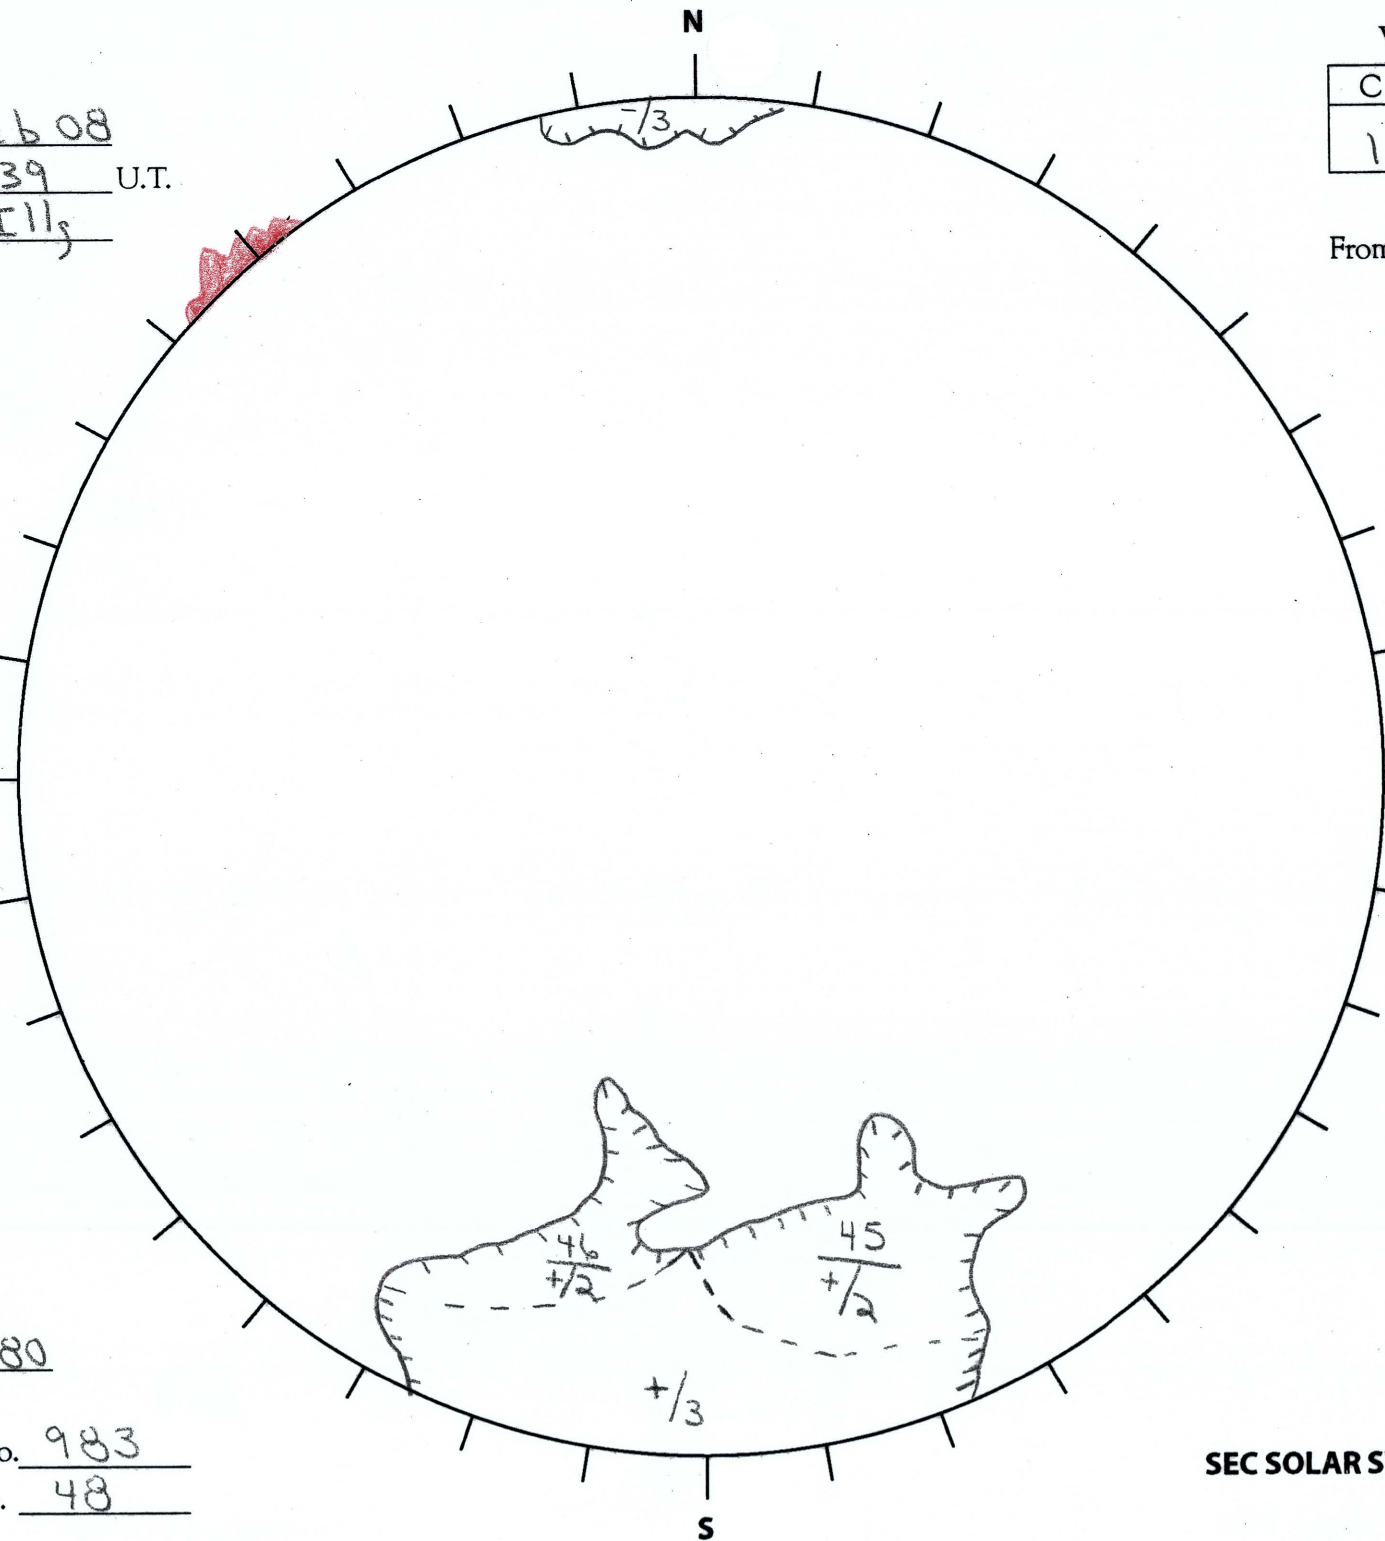

Date: 17 Feb 08
 Time: 1739 U.T.
 Forecaster: Illg

Whole Dis'		ecast	
C	M		P
1	1	1	1

24 Hour Forecast
 From 0000 U.T. to 0000 U.T.

Data:
 H-alpha. 1739 U.T.
 Sunspots No Spots U.T.
 CH 1600 U.T.
 Mag. 1554 U.T.

323 E

W 143

Returning
 Carringtons:
319 to 280

Next Rgn. No. 983
 Next CH No. 48

L_t 52.6
 B_t -6.9 ±
 P_t -18.1

SEC SOLAR SYNOPTIC ANALYSIS