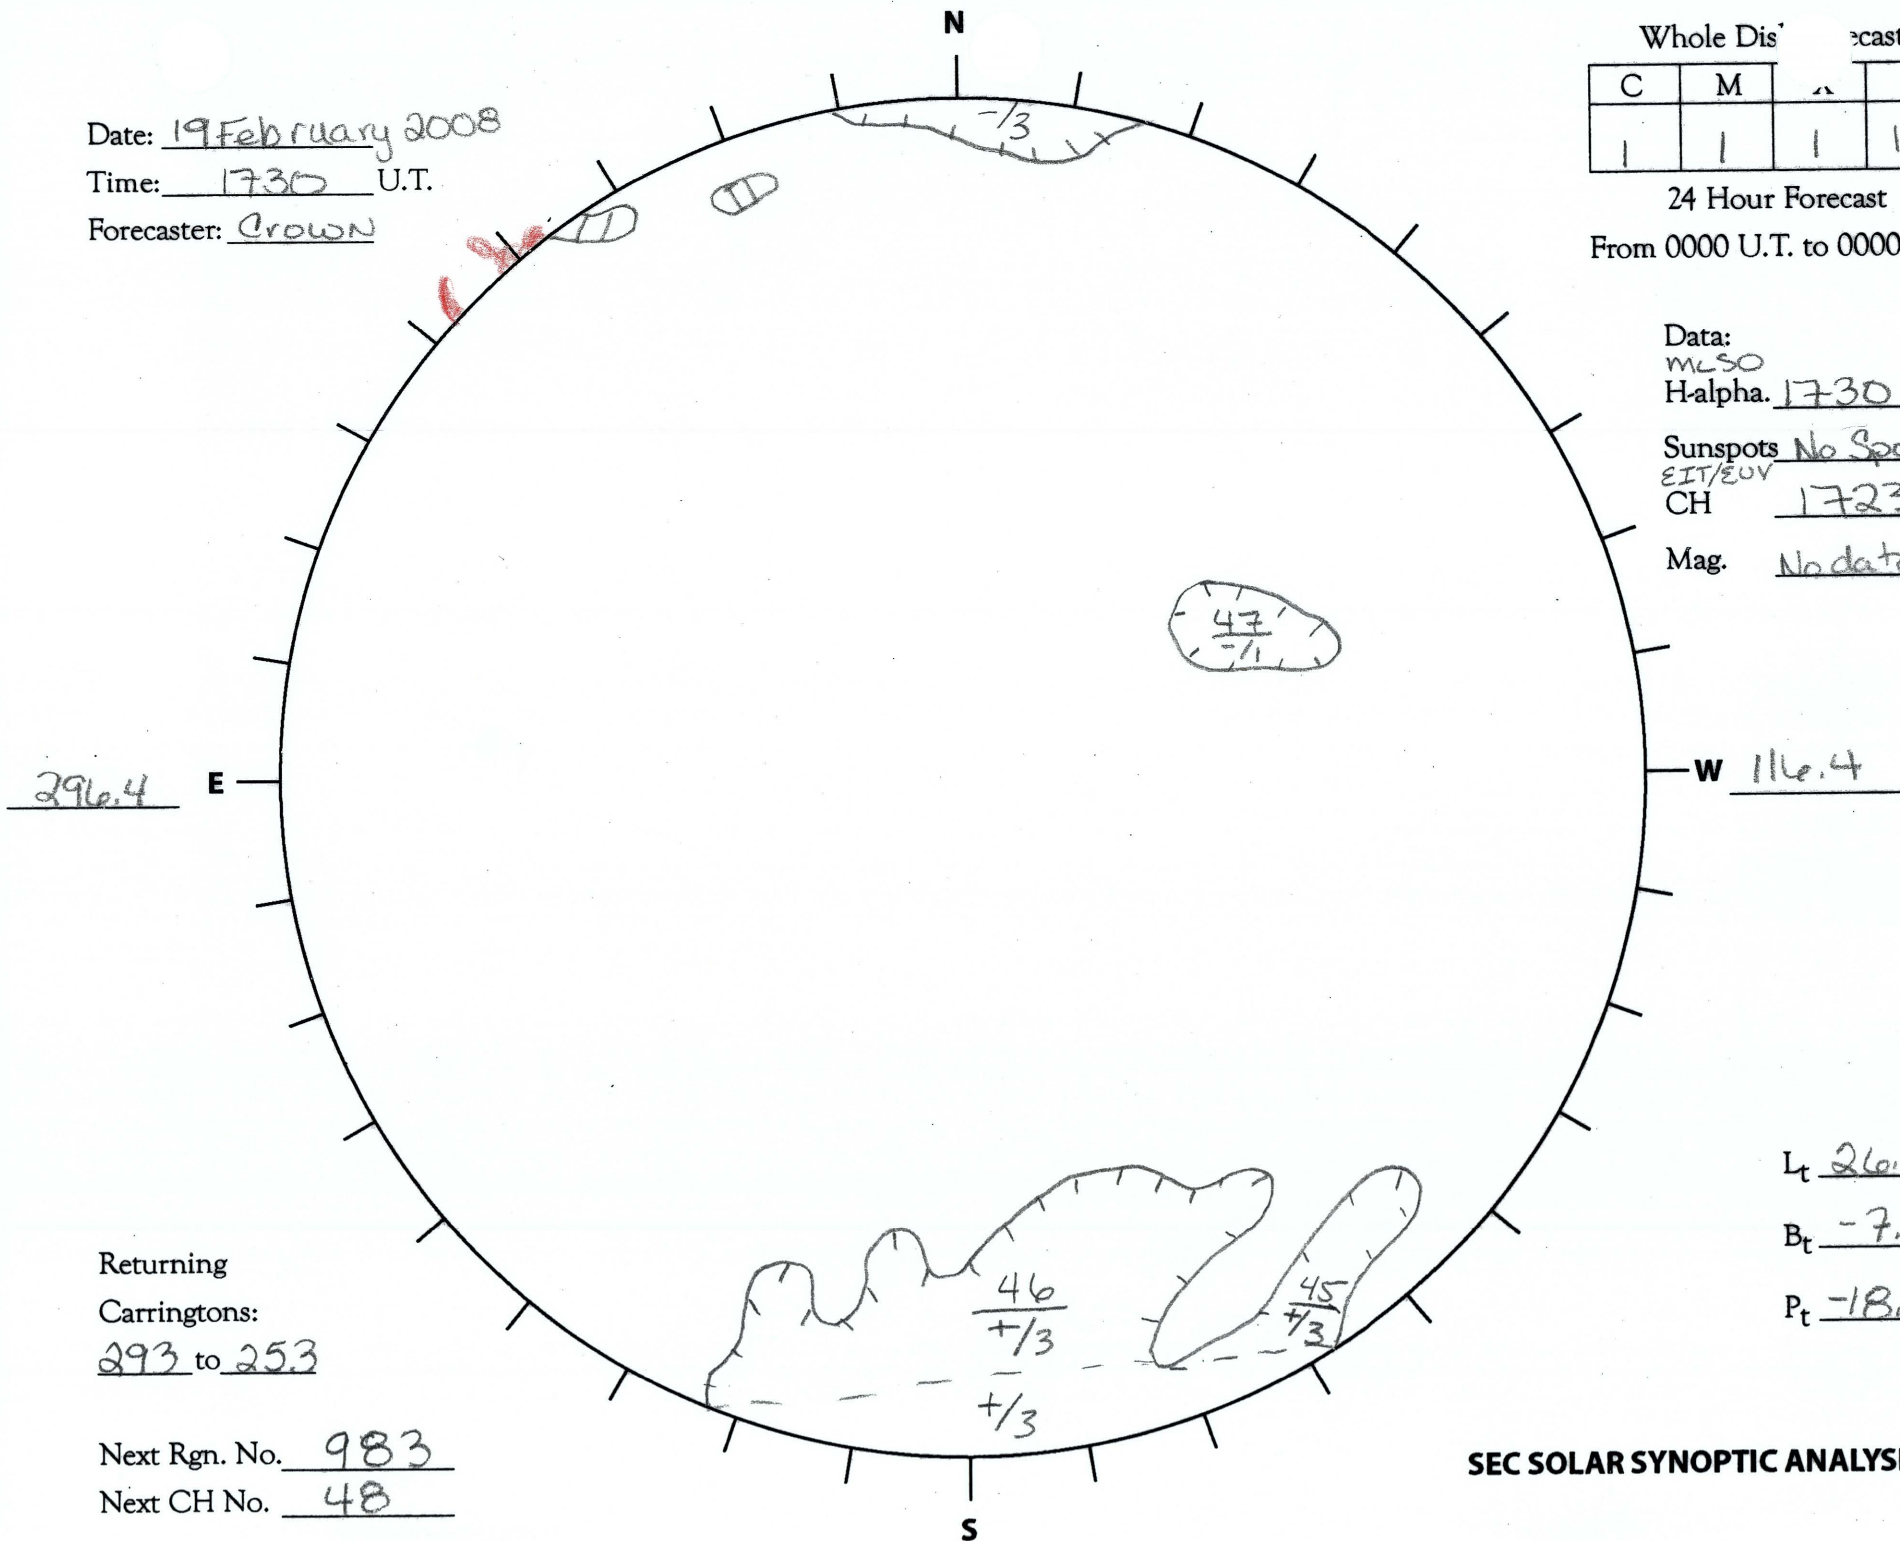

Date: 19 February 2008
 Time: 1730 U.T.
 Forecaster: CROWN

Whole Dis'		ecast	
C	M	A	P
1	1	1	1

24 Hour Forecast
 From 0000 U.T. to 0000 U.T.

Data:
 M_{LSO}
 H-alpha. 1730 U.T.
 Sunspots No Spots U.T.
 EIT/EUV
 CH 1723 U.T.
 Mag. No data U.T.

Returning
 Carringtons:
293 to 253

Next Rgn. No. 983
 Next CH No. 48

L_t 26.4
 B_t -7.0
 P_t -18.7

SEC SOLAR SYNOPTIC ANALYSIS