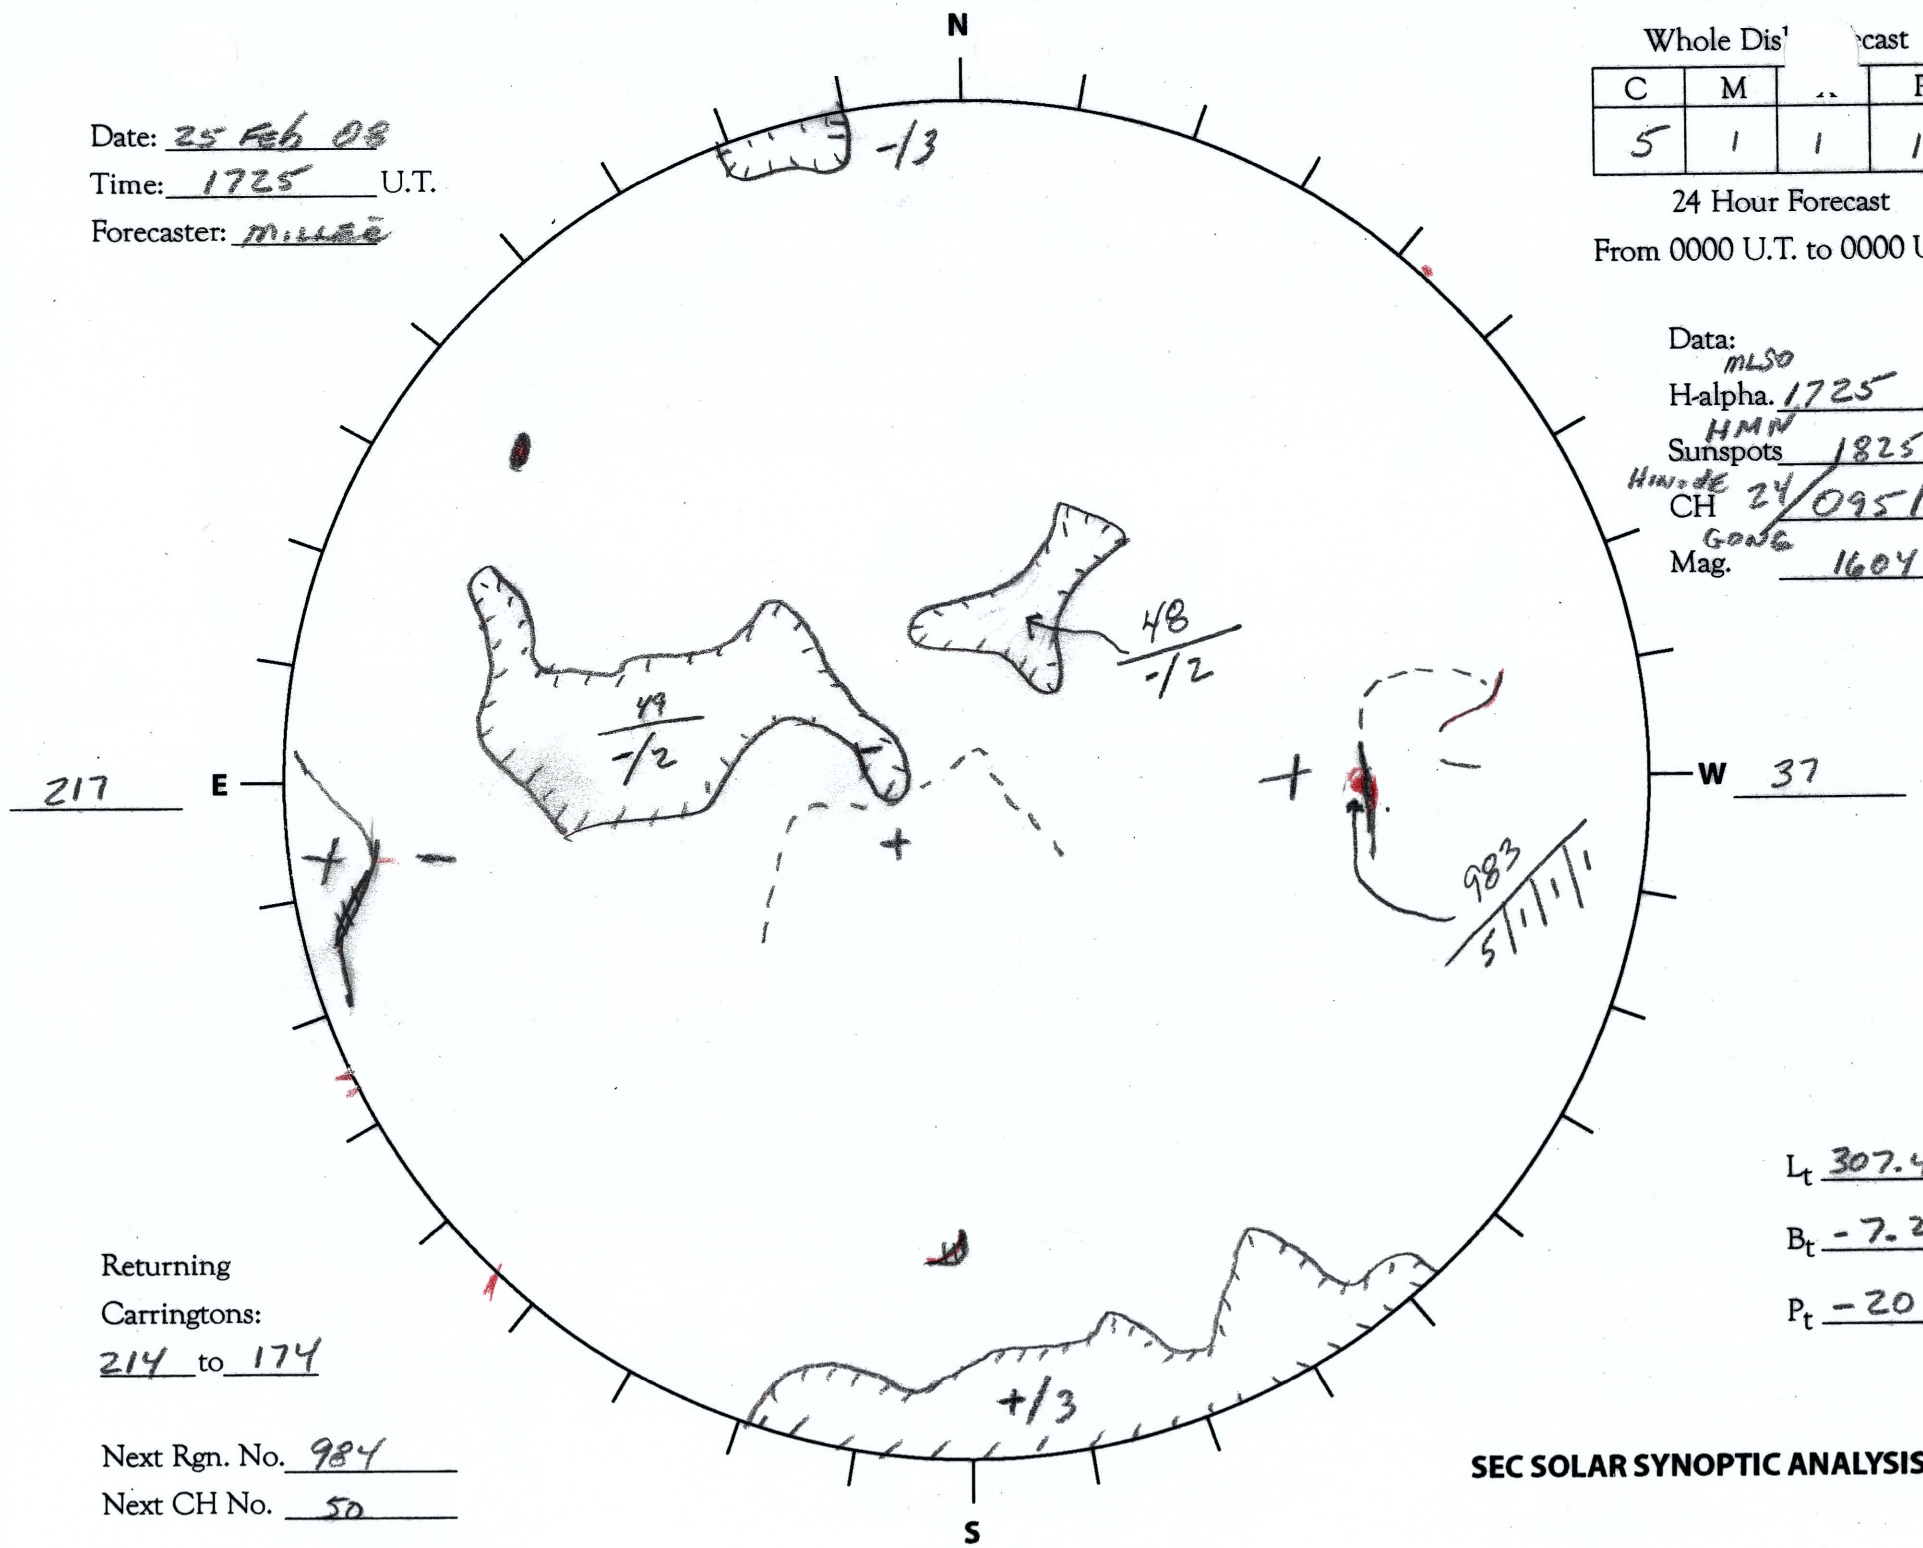

Date: 25 Feb 08  
 Time: 1725 U.T.  
 Forecaster: MILLER

Whole Dis'			cast
C	M	..	P
5	1	1	1

24 Hour Forecast  
 From 0000 U.T. to 0000 U.T.

Data:  
 MLSO  
 H-alpha. 1725 U.T.  
 HMM  
 Sunspots 1825 U.T.  
 HINODE 24/0951 U.T.  
 CH  
 GONG  
 Mag. 1604 U.T.

Returning Carringtons:  
214 to 174  
 Next Rgn. No. 984  
 Next CH No. 50

$L_t$  307.4  
 $B_t$  -7.2  
 $P_t$  -20.5