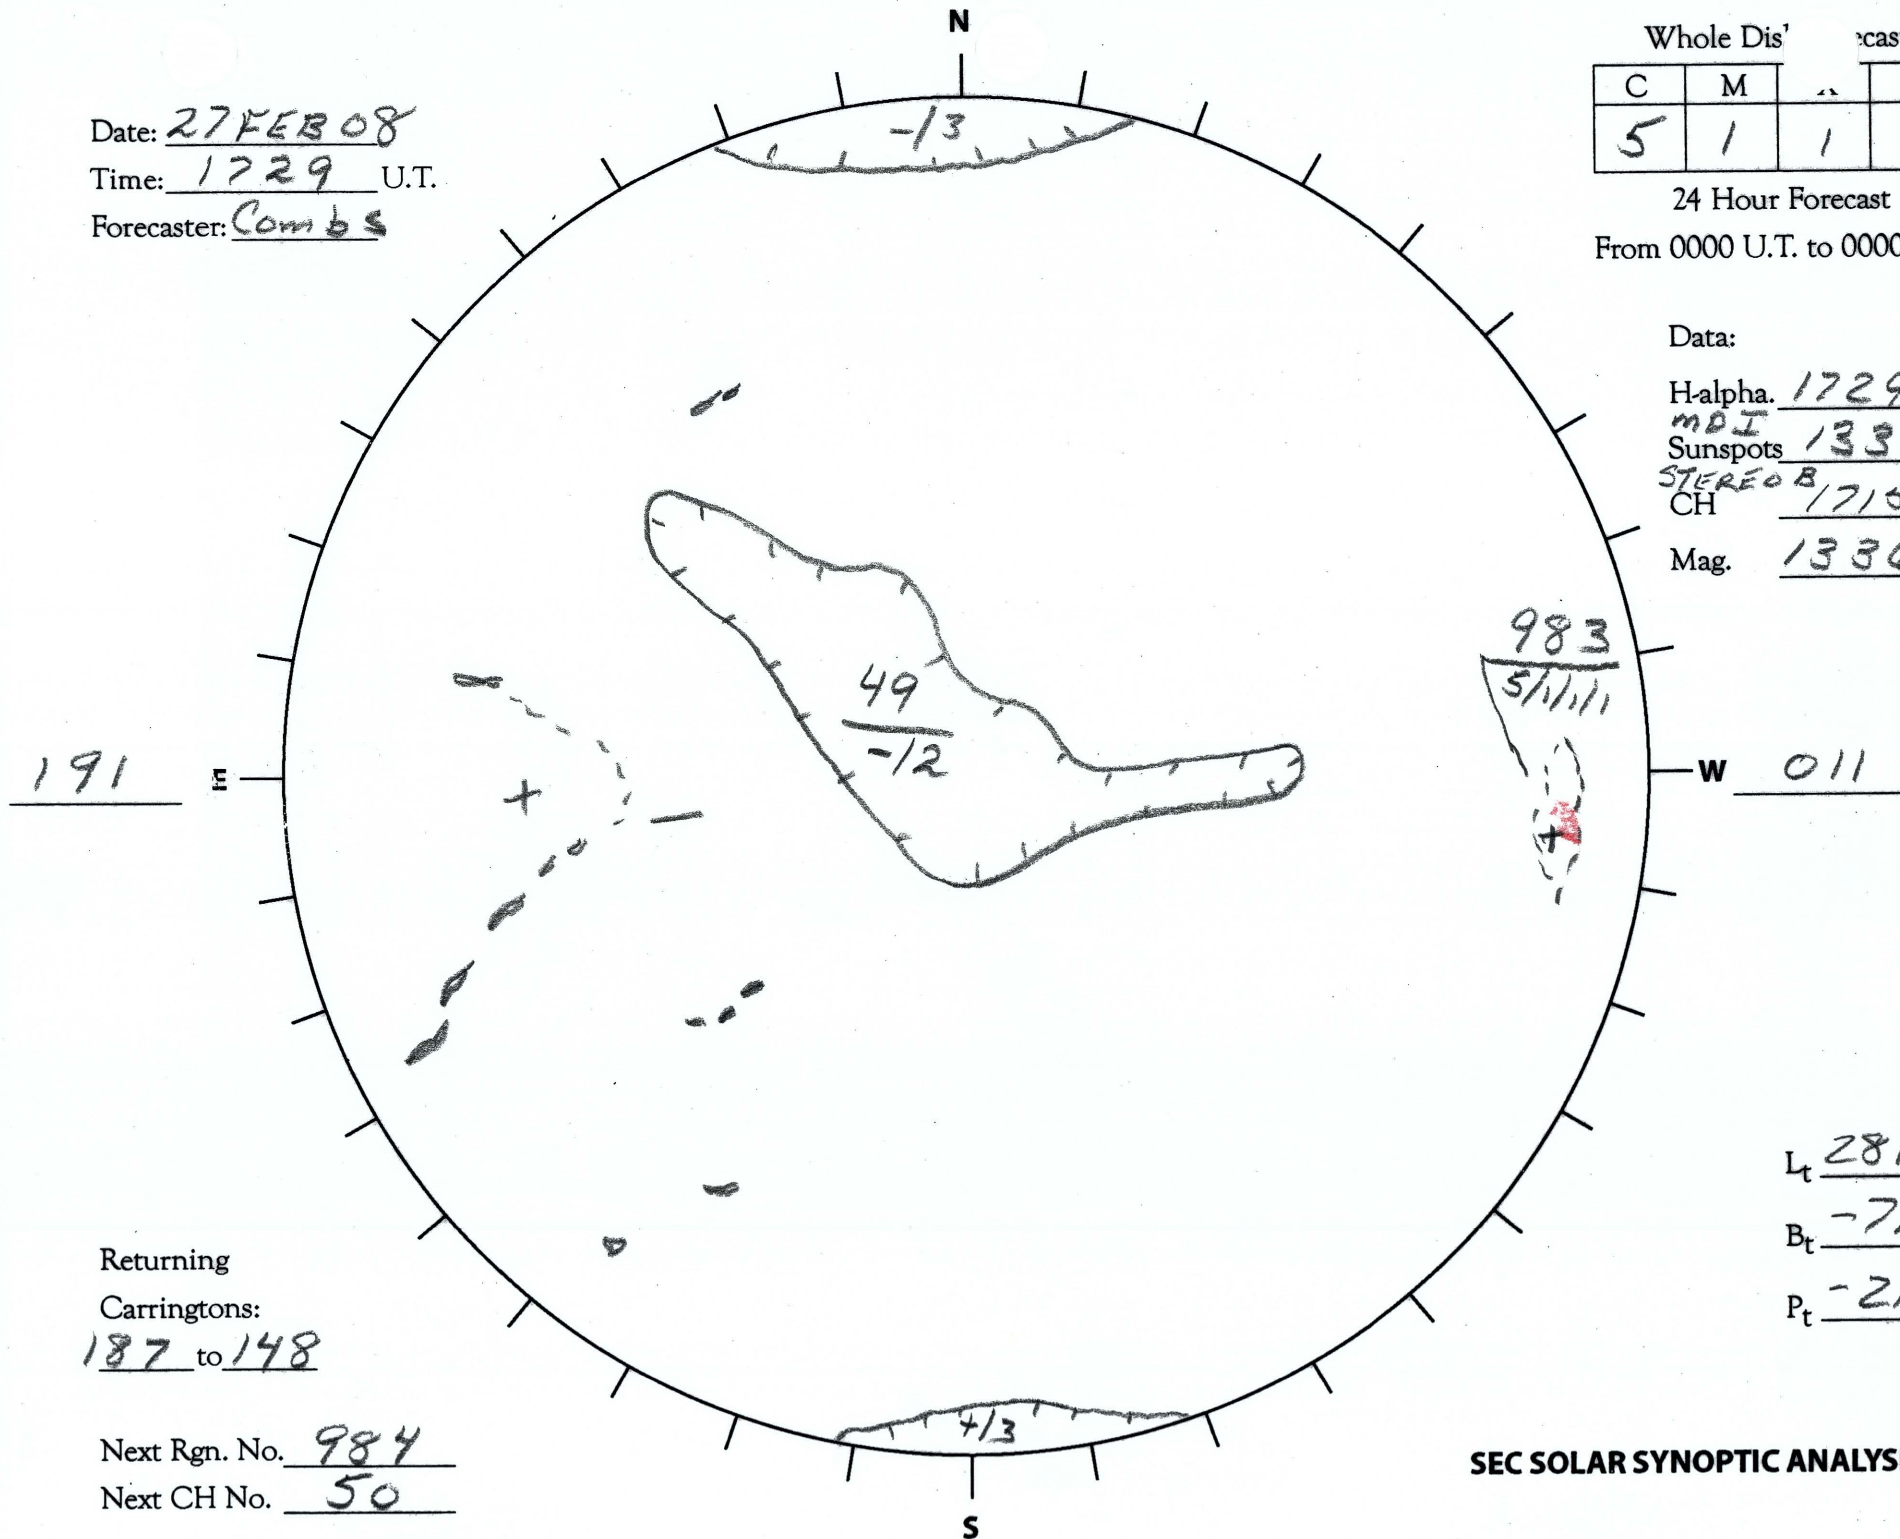

Date: 27 FEB 08
 Time: 1729 U.T.
 Forecaster: Combs

| Whole Dis' | | Cast | |
|------------|---|------|---|
| C | M | A | P |
| 5 | 1 | 1 | 1 |

24 Hour Forecast
 From 0000 U.T. to 0000 U.T.

Data:

H-alpha. 1729 U.T.
 MDI
 Sunspots 1336 U.T.
 STEREO B
 CH 1715 U.T.
 Mag. 1336 U.T.

Returning
 Carringtons:
187 to 148

Next Rgn. No. 984
 Next CH No. 50

L_t 281.2
 B_t -7.2
 P_t -21.0

SEC SOLAR SYNOPTIC ANALYSIS