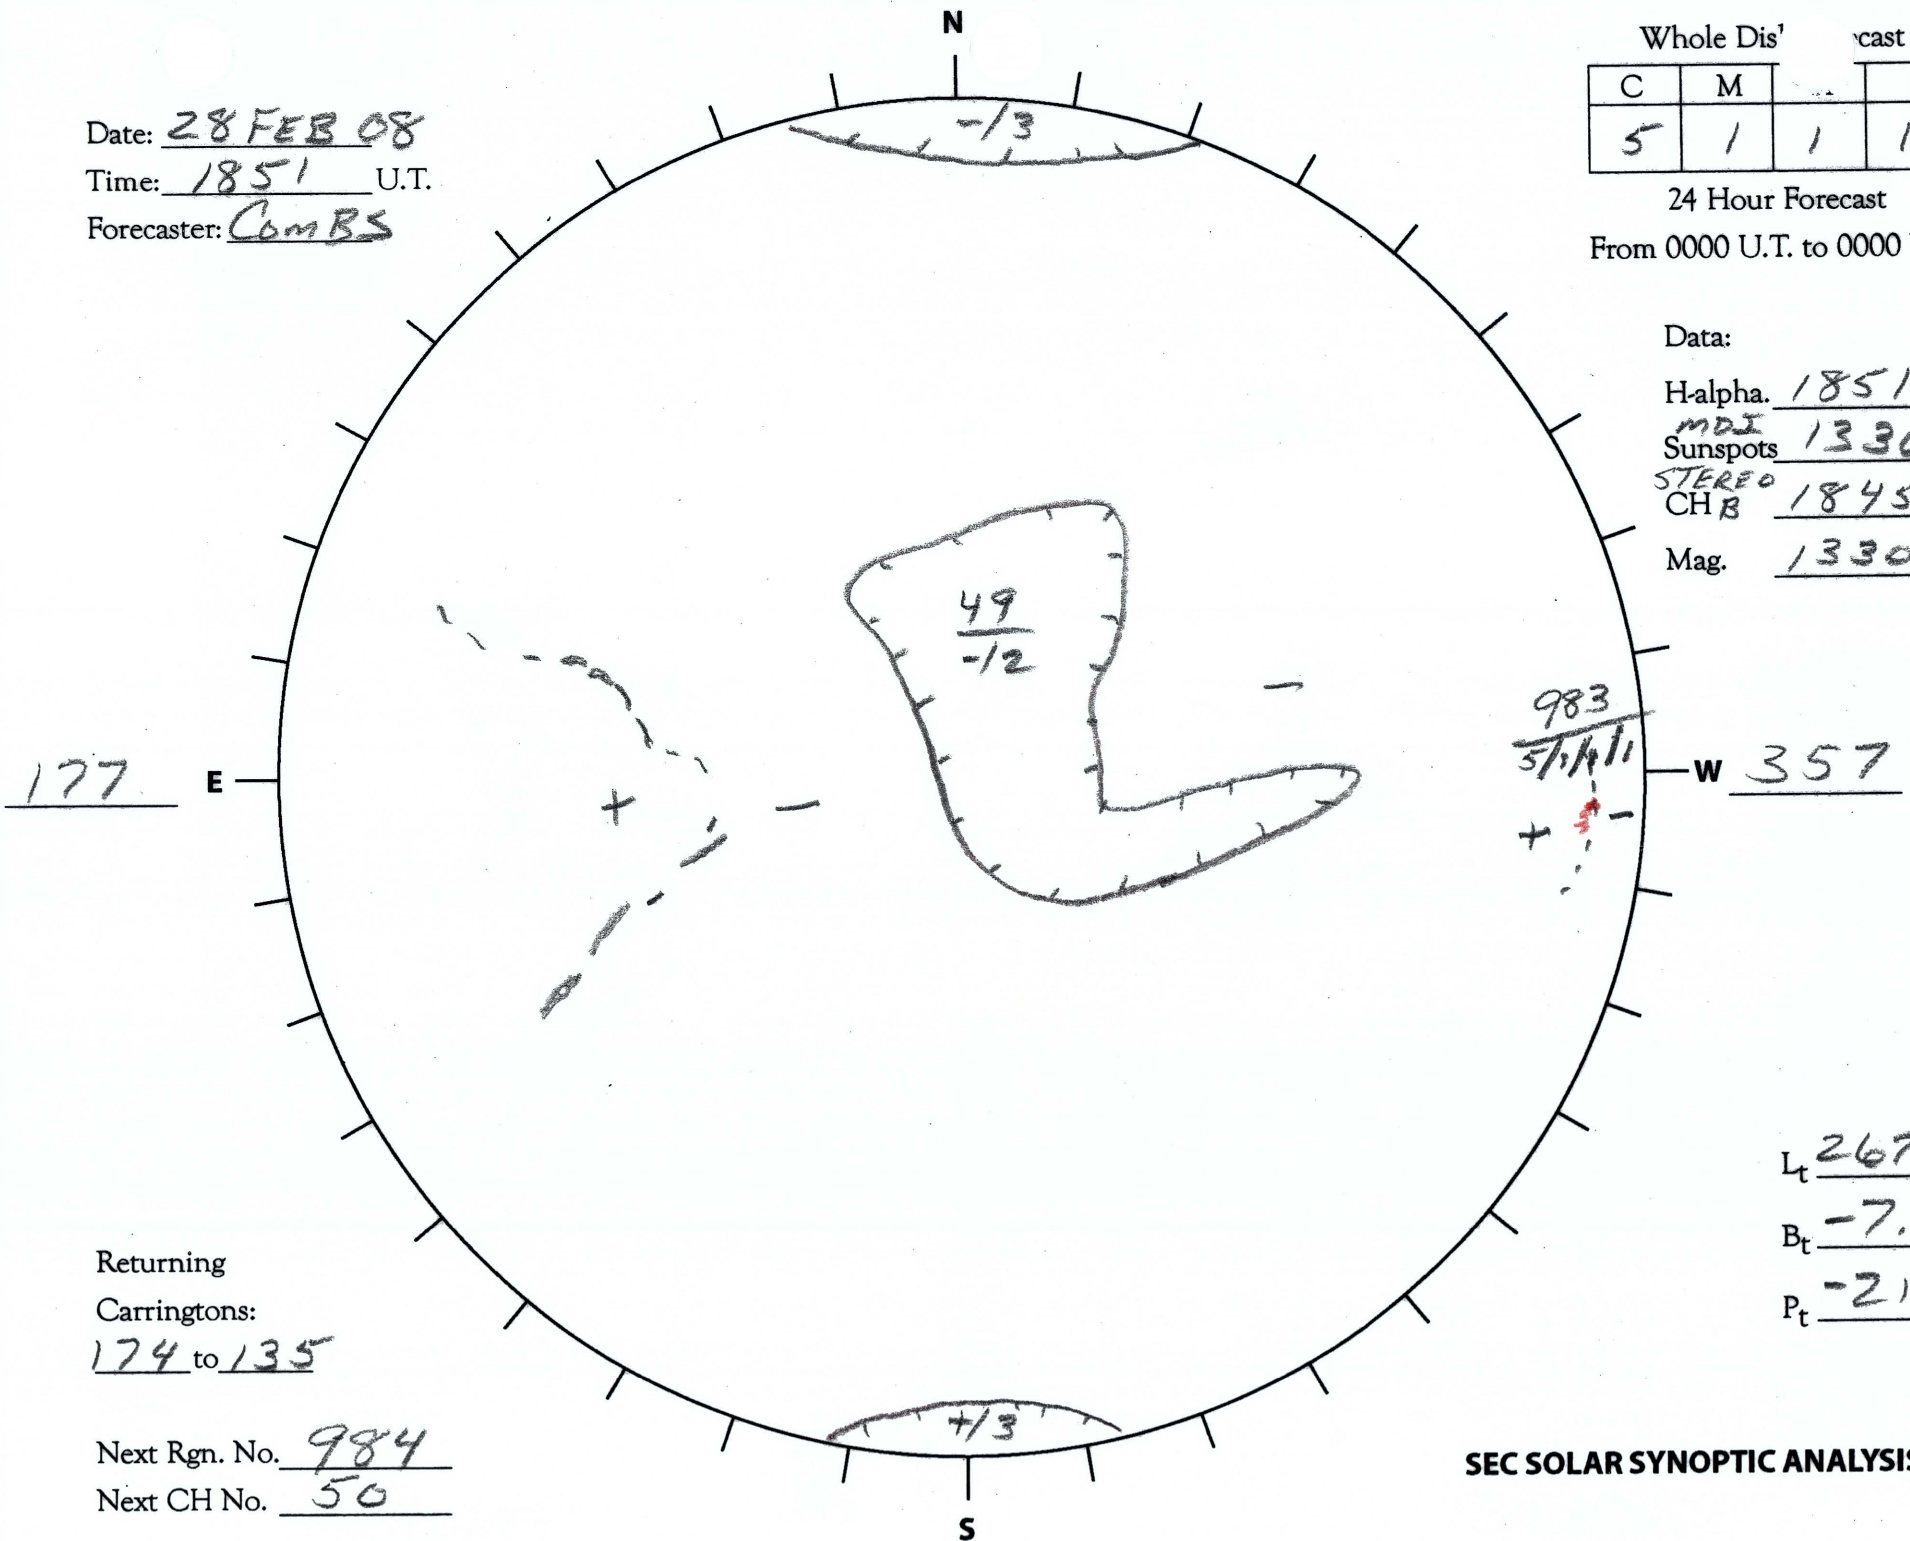

Date: 28 FEB 08
 Time: 1851 U.T.
 Forecaster: COMBS

Whole Dis'			cast
C	M		P
5	1	1	1

24 Hour Forecast
 From 0000 U.T. to 0000 U.T.

Data:
 H-alpha. 1851 U.T.
 MDI 1330 U.T.
 Sunspots 1330 U.T.
 STEREO 1845 U.T.
 CH B 1330 U.T.
 Mag. 1330 U.T.

Returning
 Carringtons:
174 to 135

Next Rgn. No. 984
 Next CH No. 50

L_t 267.1
 B_t -7.2
 P_t -21.3

SEC SOLAR SYNOPTIC ANALYSIS