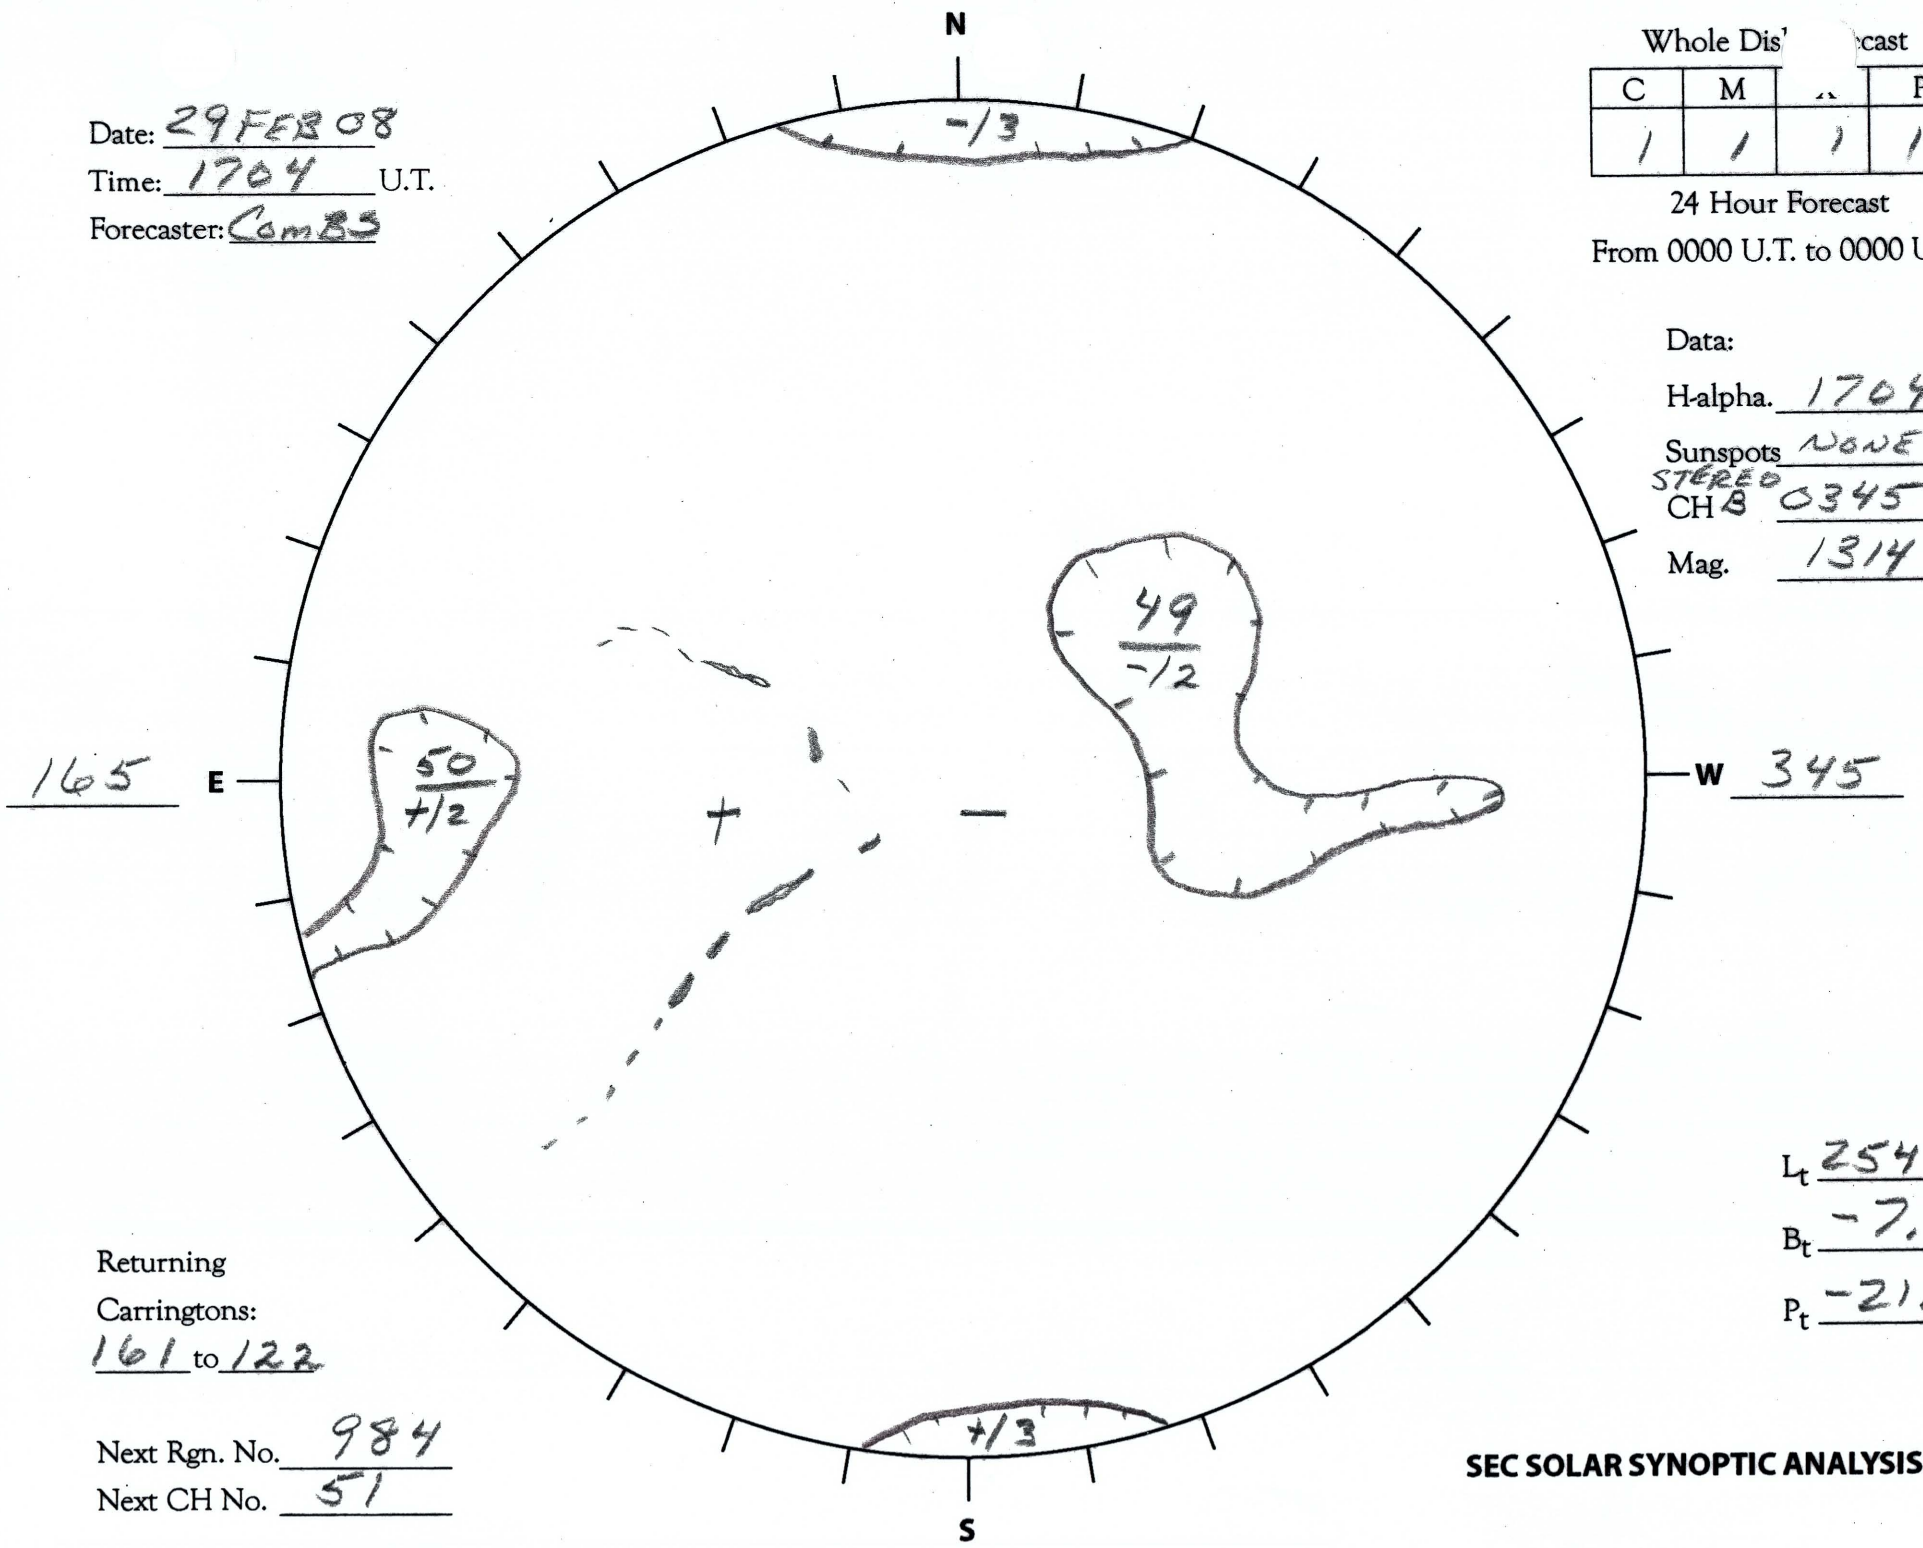

Date: 29 FEB 08
 Time: 1704 U.T.
 Forecaster: ComBS

Whole Dis'		cast	
C	M	A	P
1	1	1	1

24 Hour Forecast
 From 0000 U.T. to 0000 U.T.

Data:
 H-alpha. 1704 U.T.
 Sunspots NONE U.T.
 STEREO 0345 U.T.
 CH B
 Mag. 1314 U.T.

Returning
 Carringtons:
161 to 122

Next Rgn. No. 984
 Next CH No. 51

L_t 254.9
 B_t -7.2
 P_t -21.5

SEC SOLAR SYNOPTIC ANALYSIS