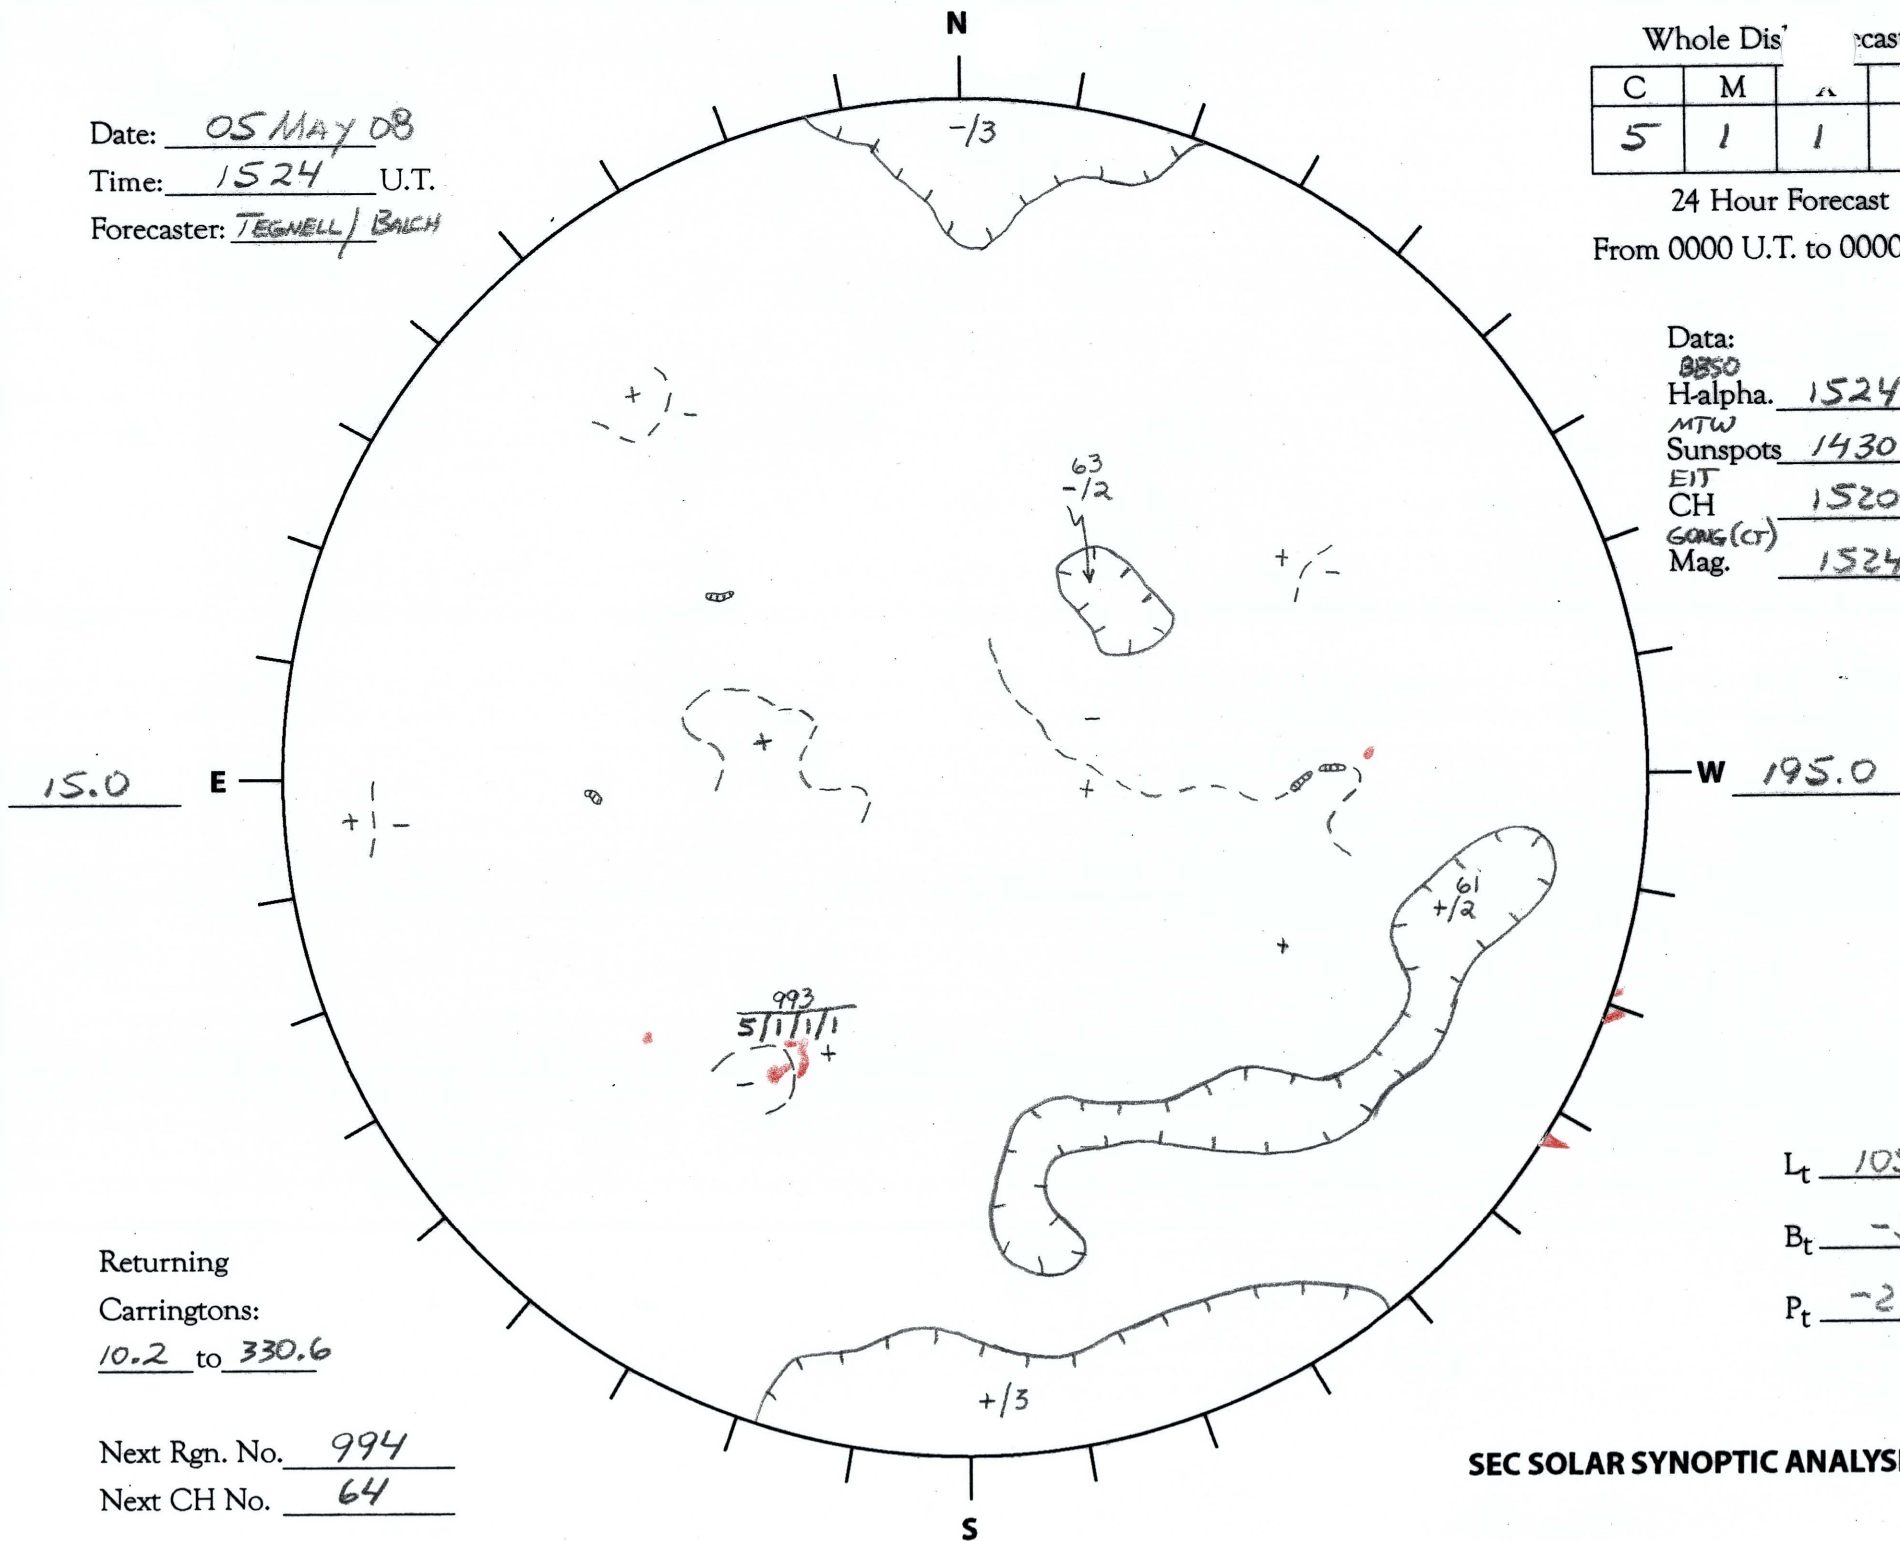

Date: 05 MAY 08
 Time: 1524 U.T.
 Forecaster: TEGNELL / BACH

Whole Dis'			cast
C	M	A	P
5	1	1	1

24 Hour Forecast
 From 0000 U.T. to 0000 U.T.

Data:
~~BB50~~
 H-alpha. 1524 U.T.
 MTW
 Sunspots 1430 U.T.
 EIT
 CH 1520 U.T.
 GONG (cr)
 Mag. 1524 U.T.

15.0 E

W 195.0

Returning
 Carringtons:
10.2 to 330.6

Next Rgn. No. 994
 Next CH No. 64

L_t 105.0
 B_t -3.7
 P_t -23.2

SEC SOLAR SYNOPTIC ANALYSIS