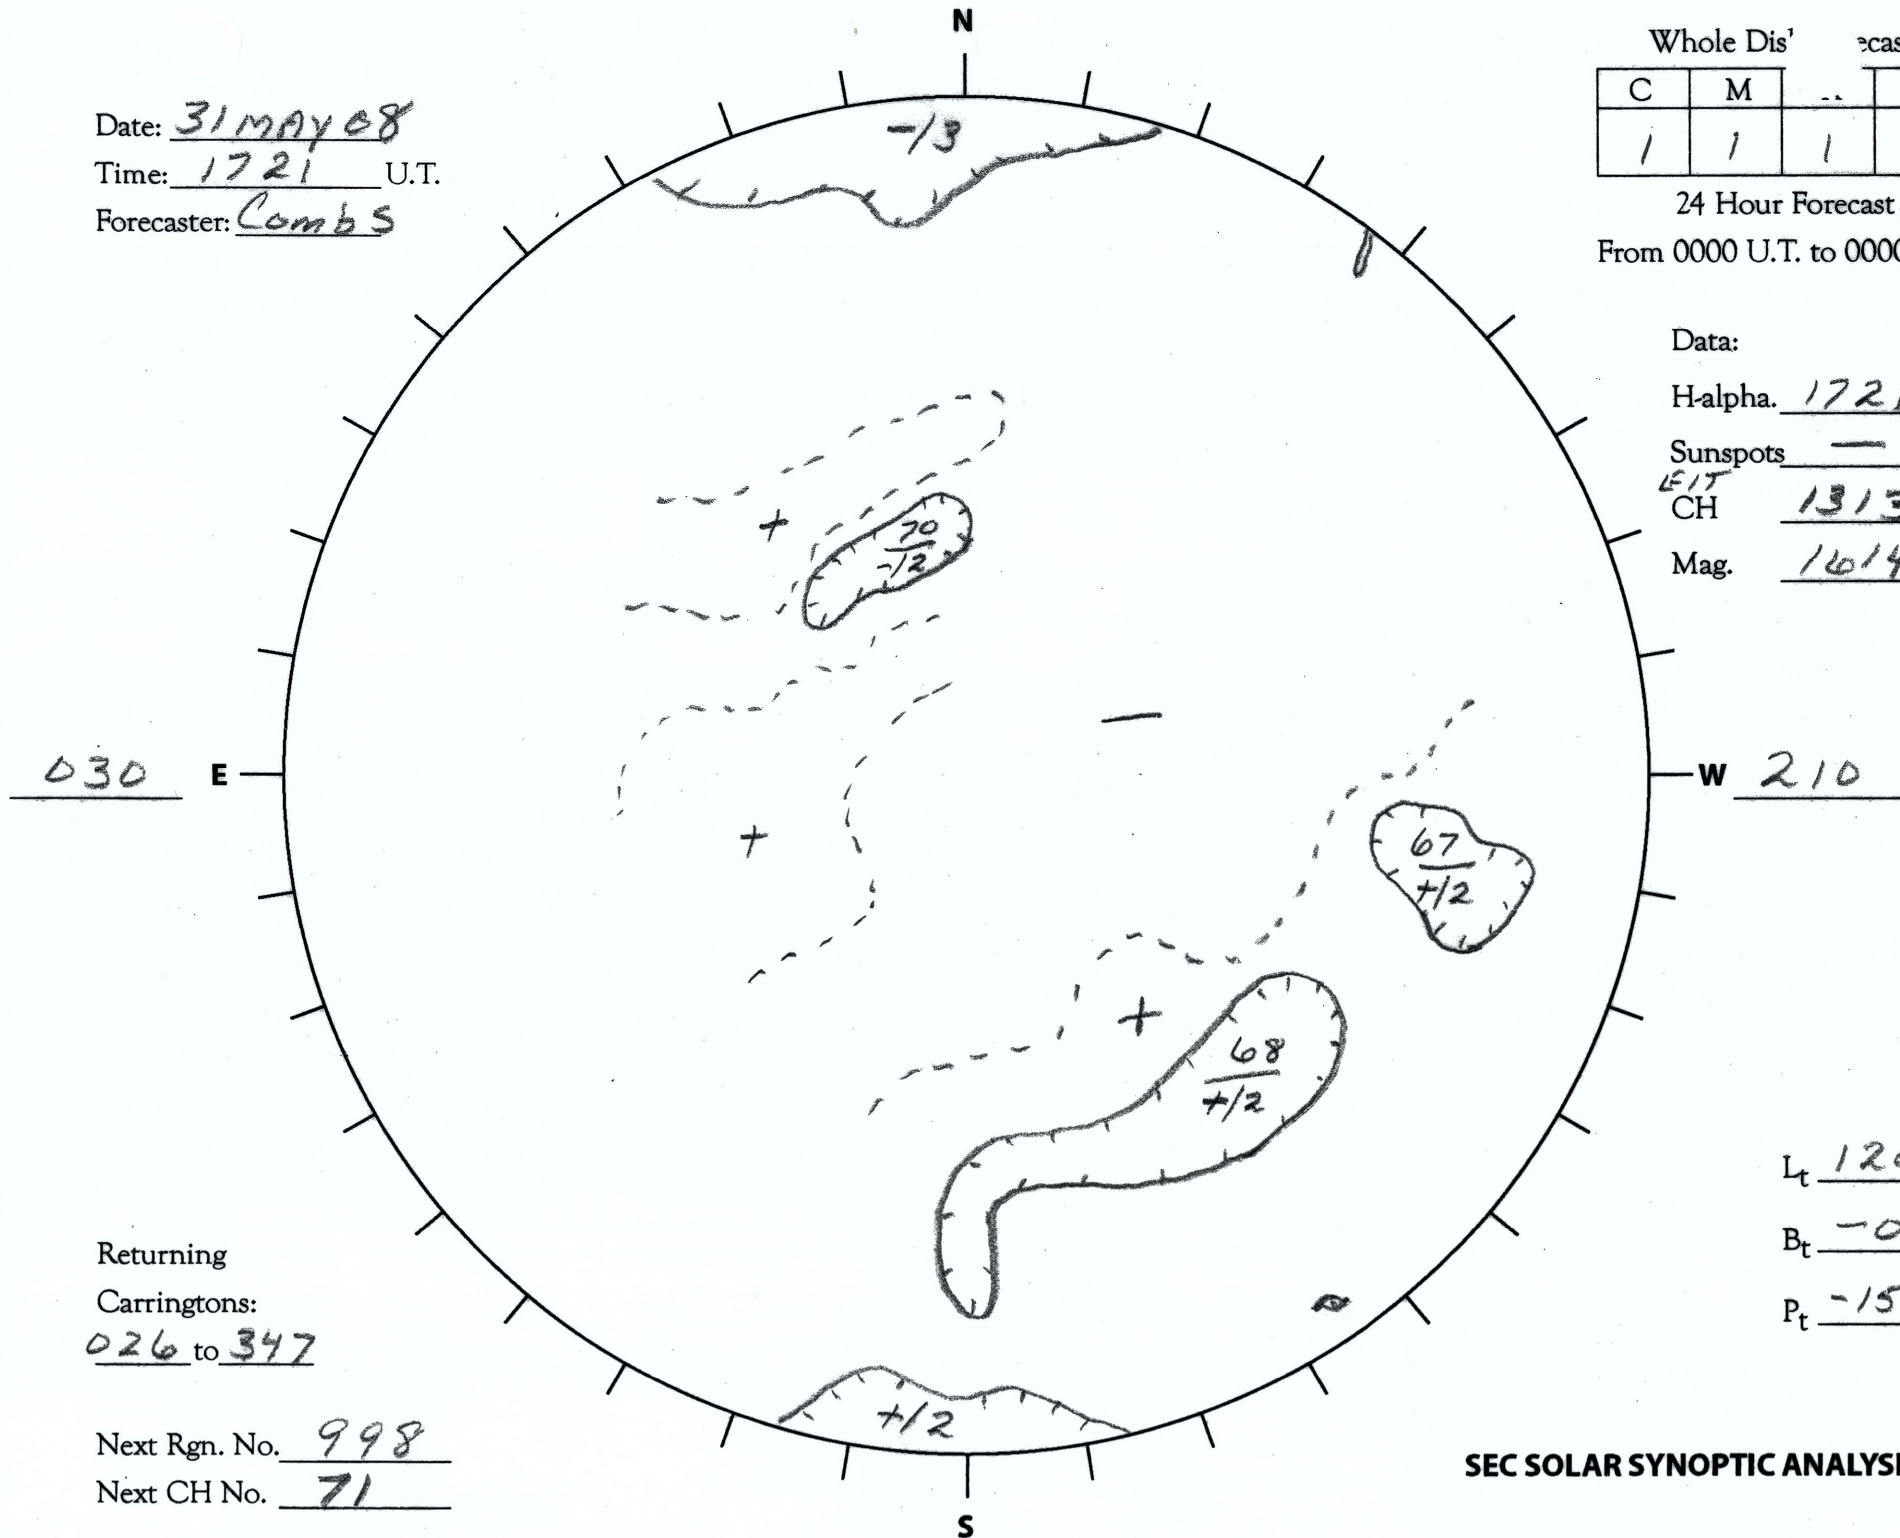

Date: 31 MAY 68
 Time: 1721 U.T.
 Forecaster: Combs

Whole Dis'		ecast	
C	M	..	P
1	1	1	1

24 Hour Forecast
 From 0000 U.T. to 0000 U.T.

Data:
 H-alpha. 1721 U.T.
 Sunspots — U.T.
^{EIT} CH 1313 U.T.
 Mag. 1614 U.T.

Returning
 Carringtons:
026 to 347

Next Rgn. No. 998
 Next CH No. 71

L_t 120.0
 B_t -0.7
 P_t -15.4

SEC SOLAR SYNOPTIC ANALYSIS