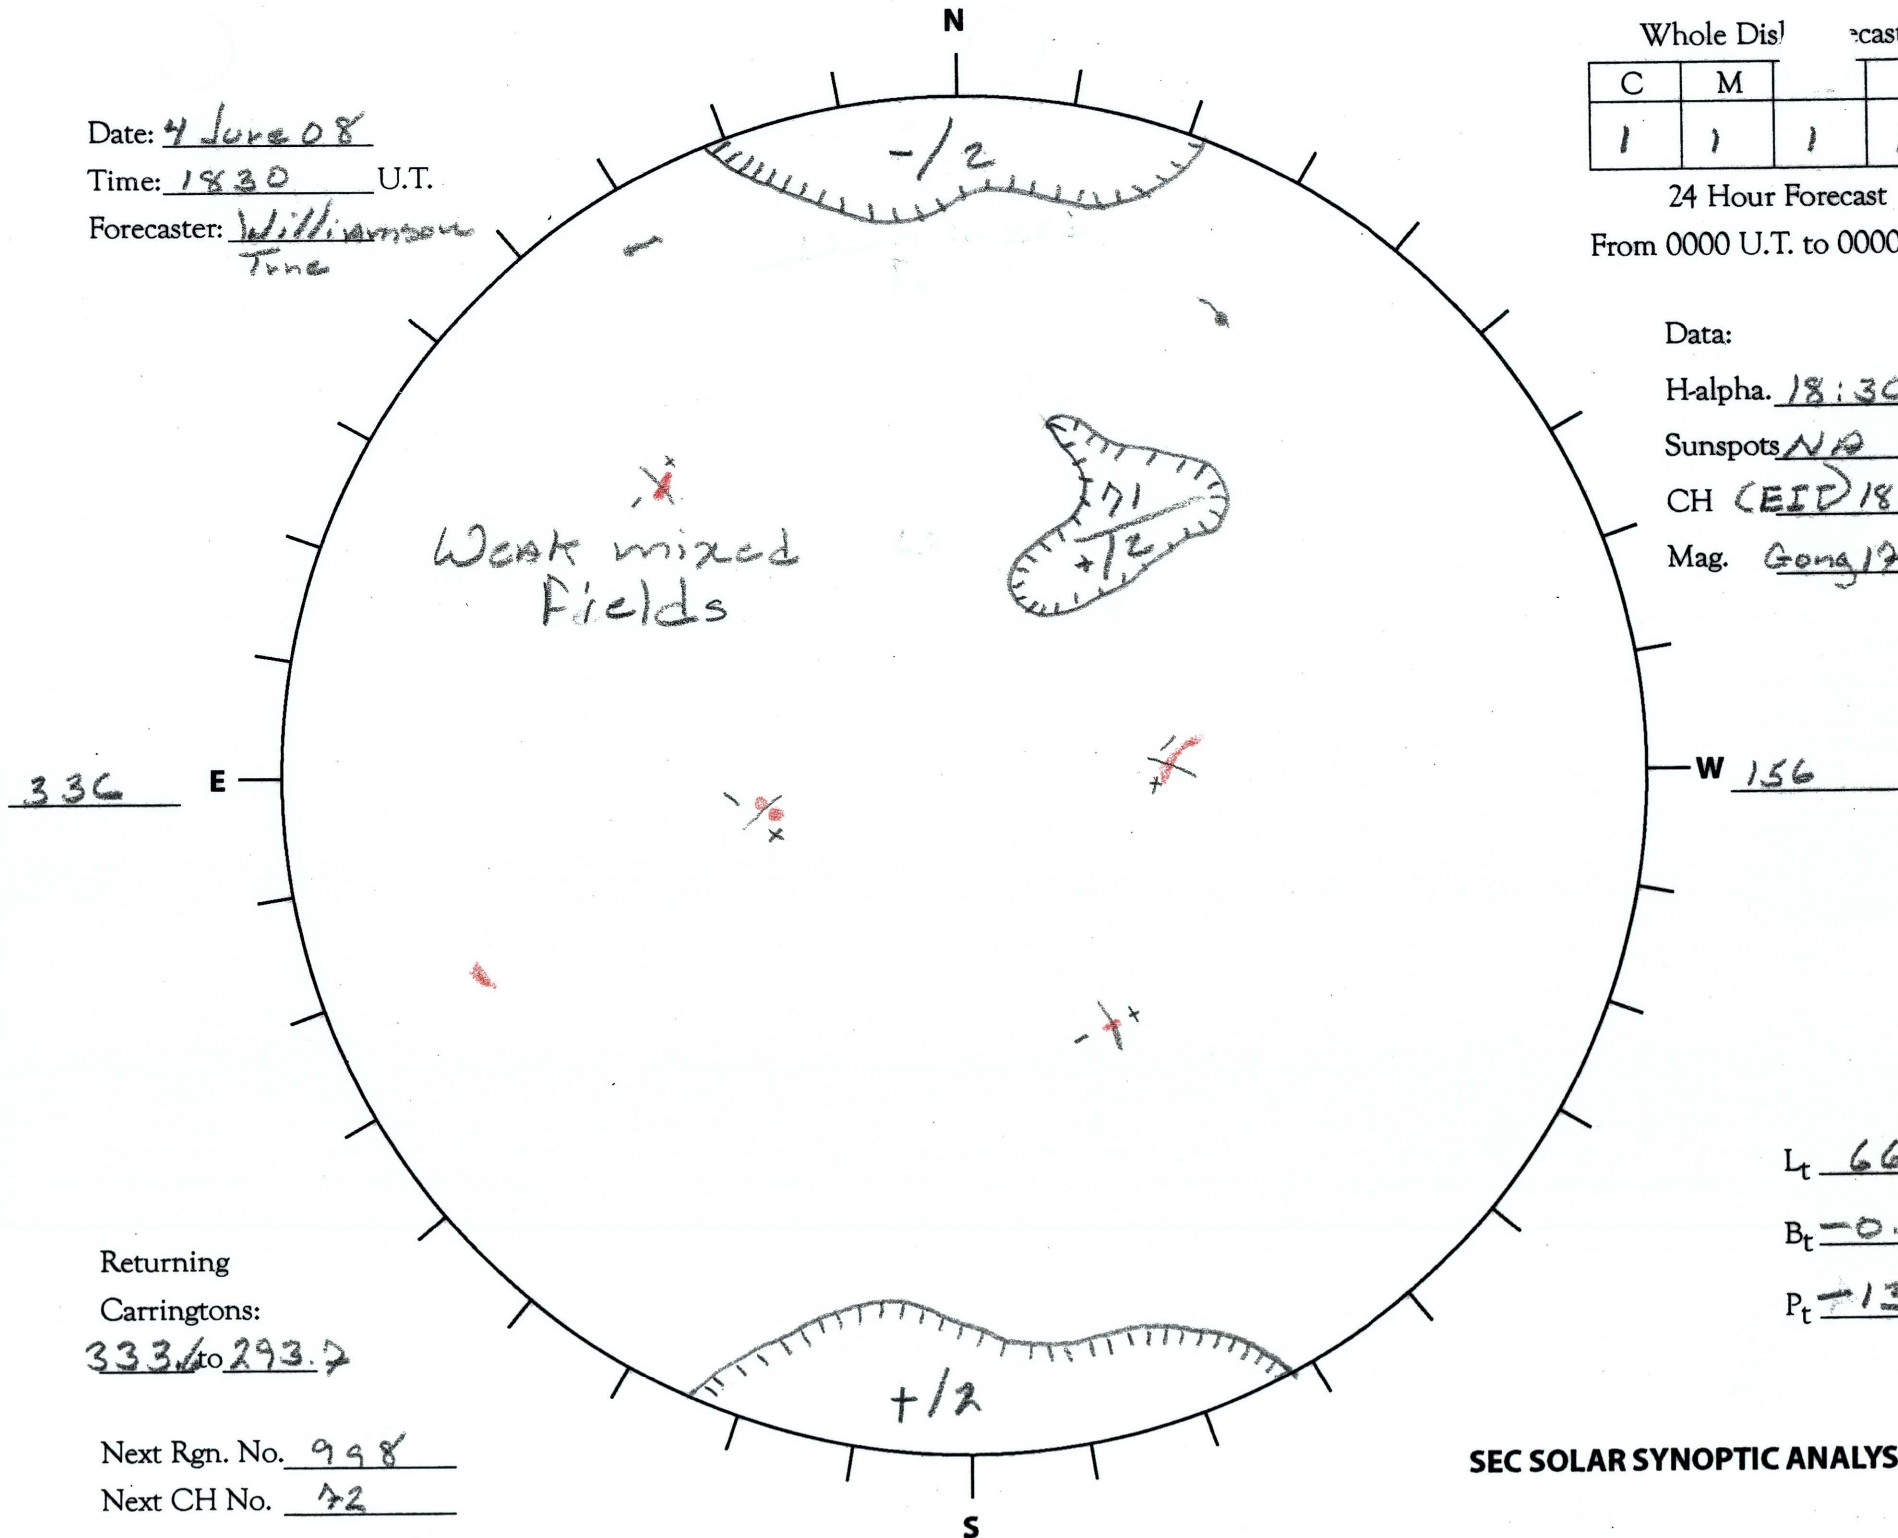

Date: 4 June 08
 Time: 1830 U.T.
 Forecaster: Williamson
Tune

Whole Disk			Cast
C	M		P
1	1	1	1

24 Hour Forecast
 From 0000 U.T. to 0000 U.T.

Data:
 H-alpha. 18:30 U.T.
 Sunspots NA U.T.
 CH CEID 1824 U.T.
 Mag. Gong 1744 U.T.

Returning
 Carringtons:
333 to 293.7

Next Rgn. No. 998
 Next CH No. 72

L_t 66.4
 B_t -0.2
 P_t -13.9

SEC SOLAR SYNOPTIC ANALYSIS