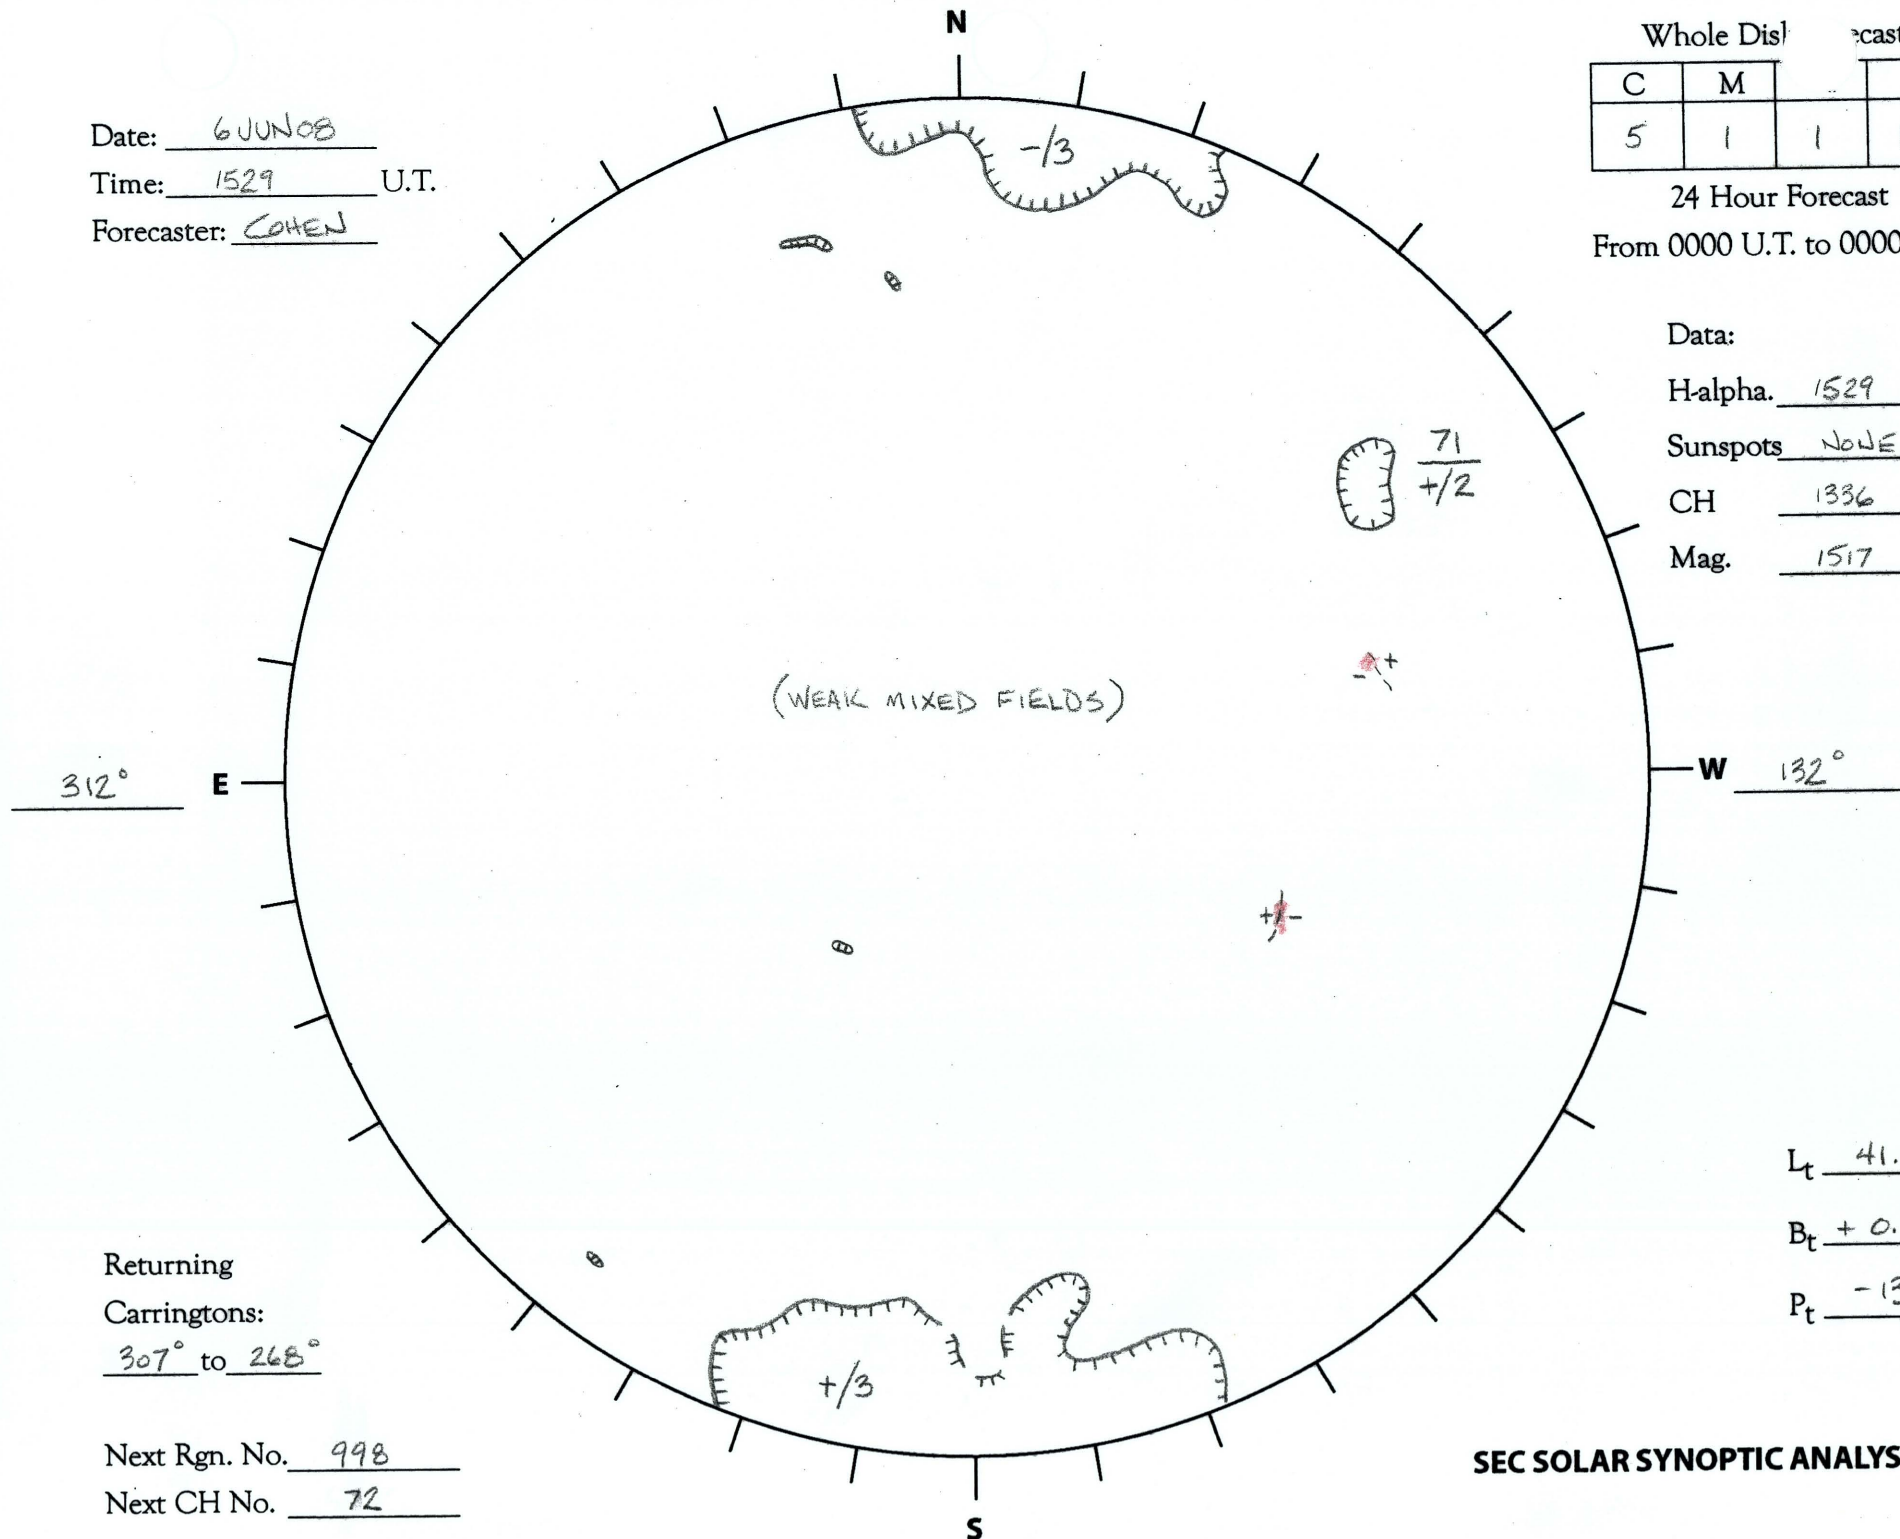

Date: 6 JUN 68
 Time: 1529 U.T.
 Forecaster: COHEN

Whole Disk		Forecast	
C	M		P
5	1	1	1

24 Hour Forecast
 From 0000 U.T. to 0000 U.T.

Data:

H-alpha. 1529 U.T.

Sunspots None U.T.

CH 1336 U.T.

Mag. 1517 U.T.

Returning
 Carringtons:
307° to 268°

Next Rgn. No. 998

Next CH No. 72

L_t 41.6°

B_t +0.1°

P_t -13.1°

SEC SOLAR SYNOPTIC ANALYSIS