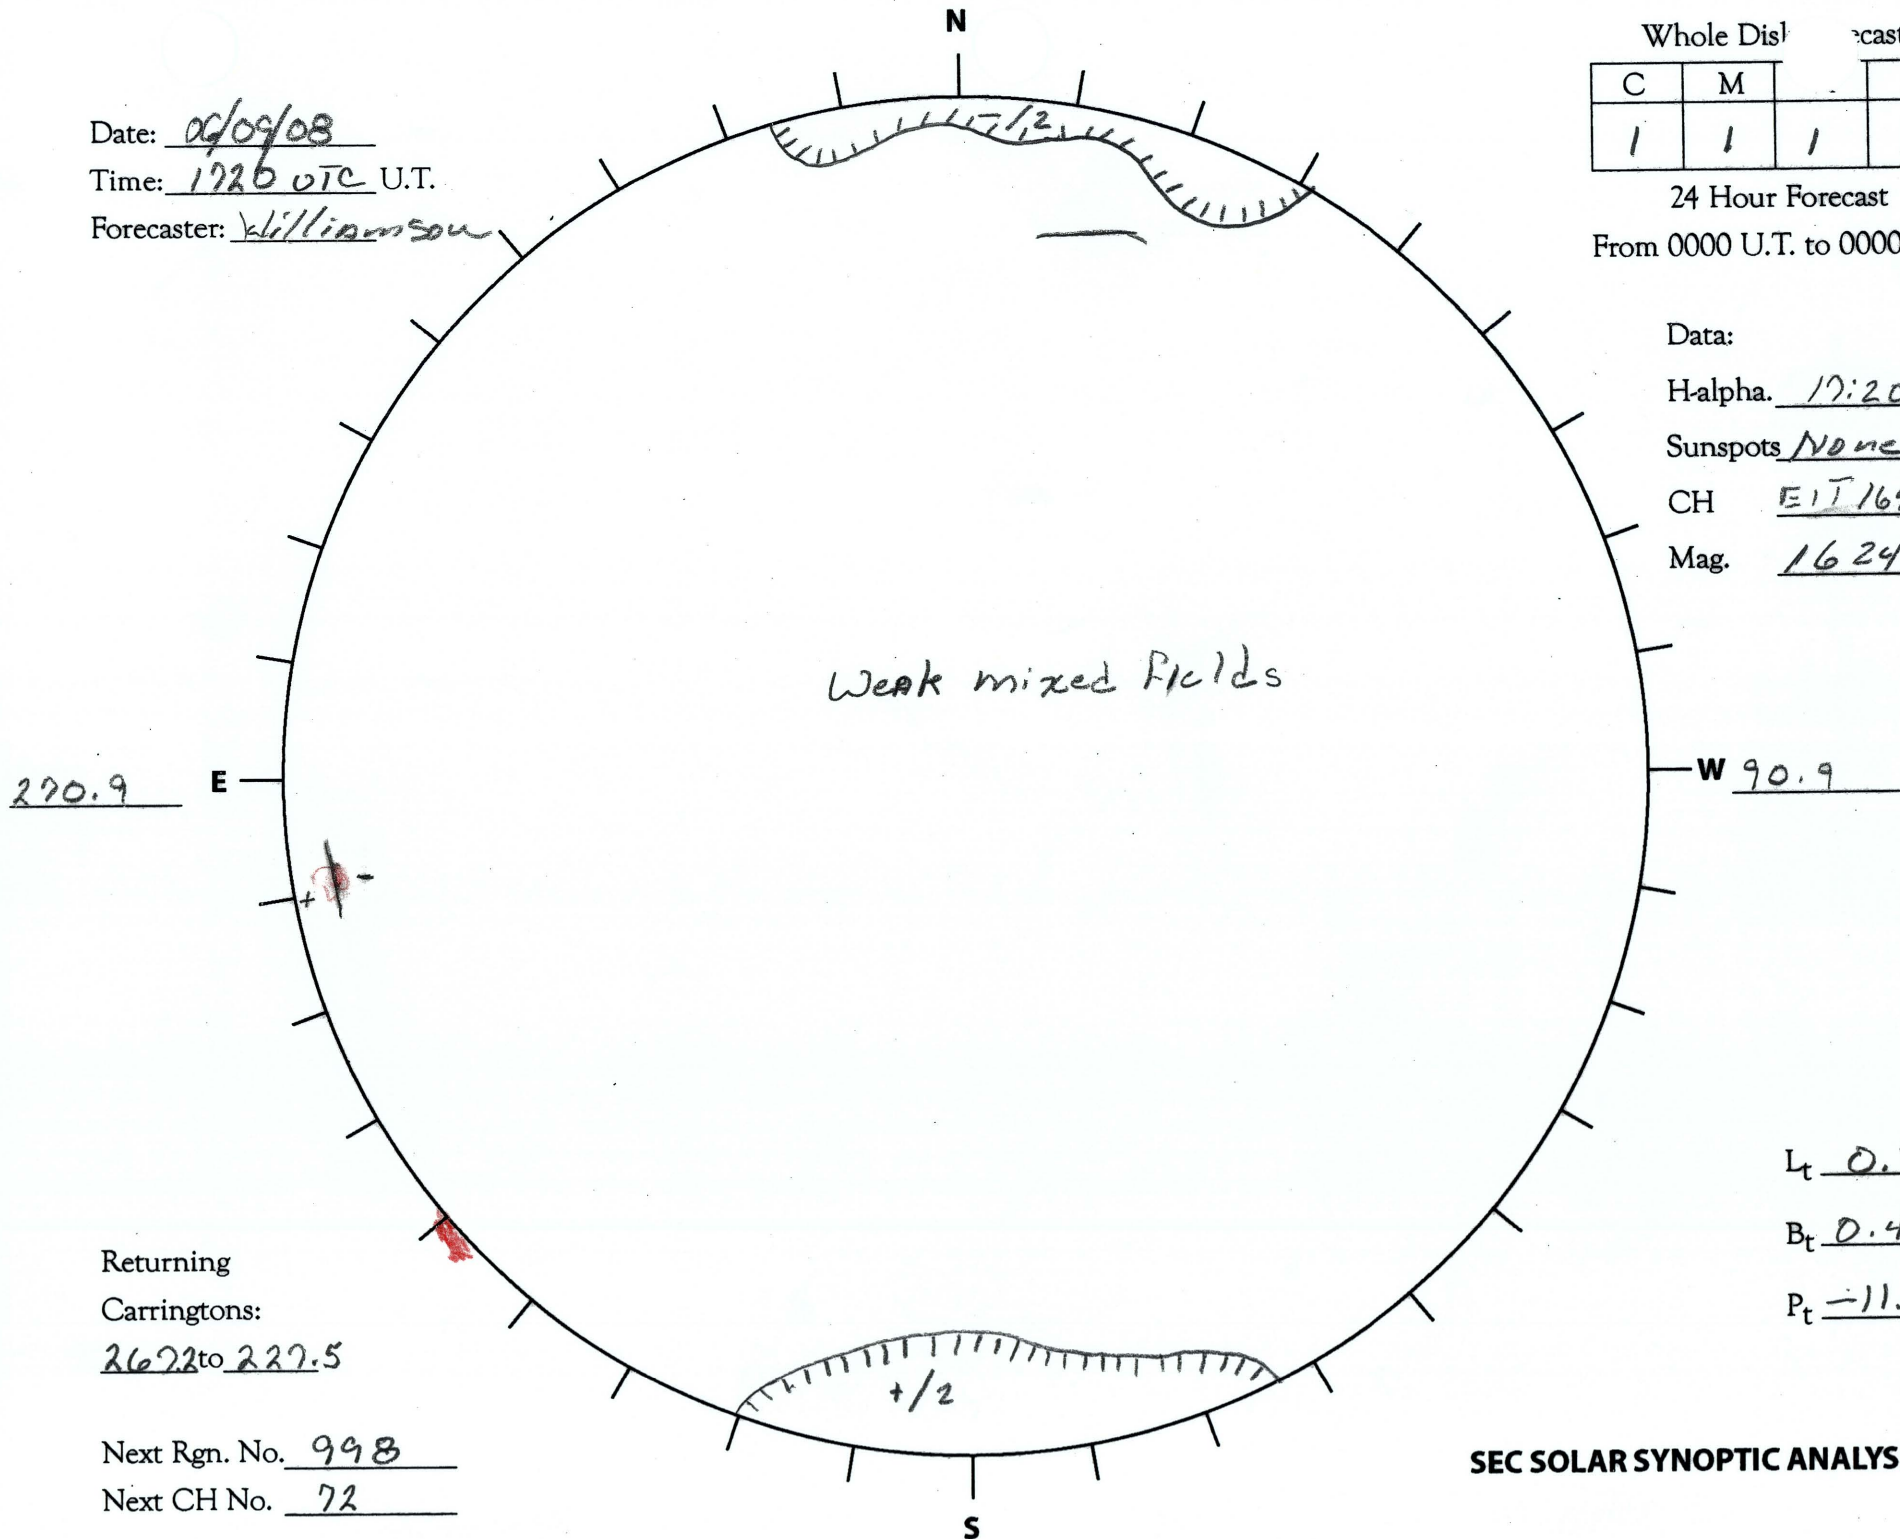

Date: 08/09/08
 Time: 1726 UTC U.T.
 Forecaster: Williamson

Whole Disk			Cast
C	M		P
1	1	1	1

24 Hour Forecast
 From 0000 U.T. to 0000 U.T.

Data:
 H-alpha. 17:20 U.T.
 Sunspots None U.T.
 CH EIT 1648 U.T.
 Mag. 1624 U.T.

Returning
 Carringtons:
2622 to 227.5

Next Rgn. No. 998
 Next CH No. 72

L_t 0.9
 B_t 0.4
 P_t -11.9

SEC SOLAR SYNOPTIC ANALYSIS