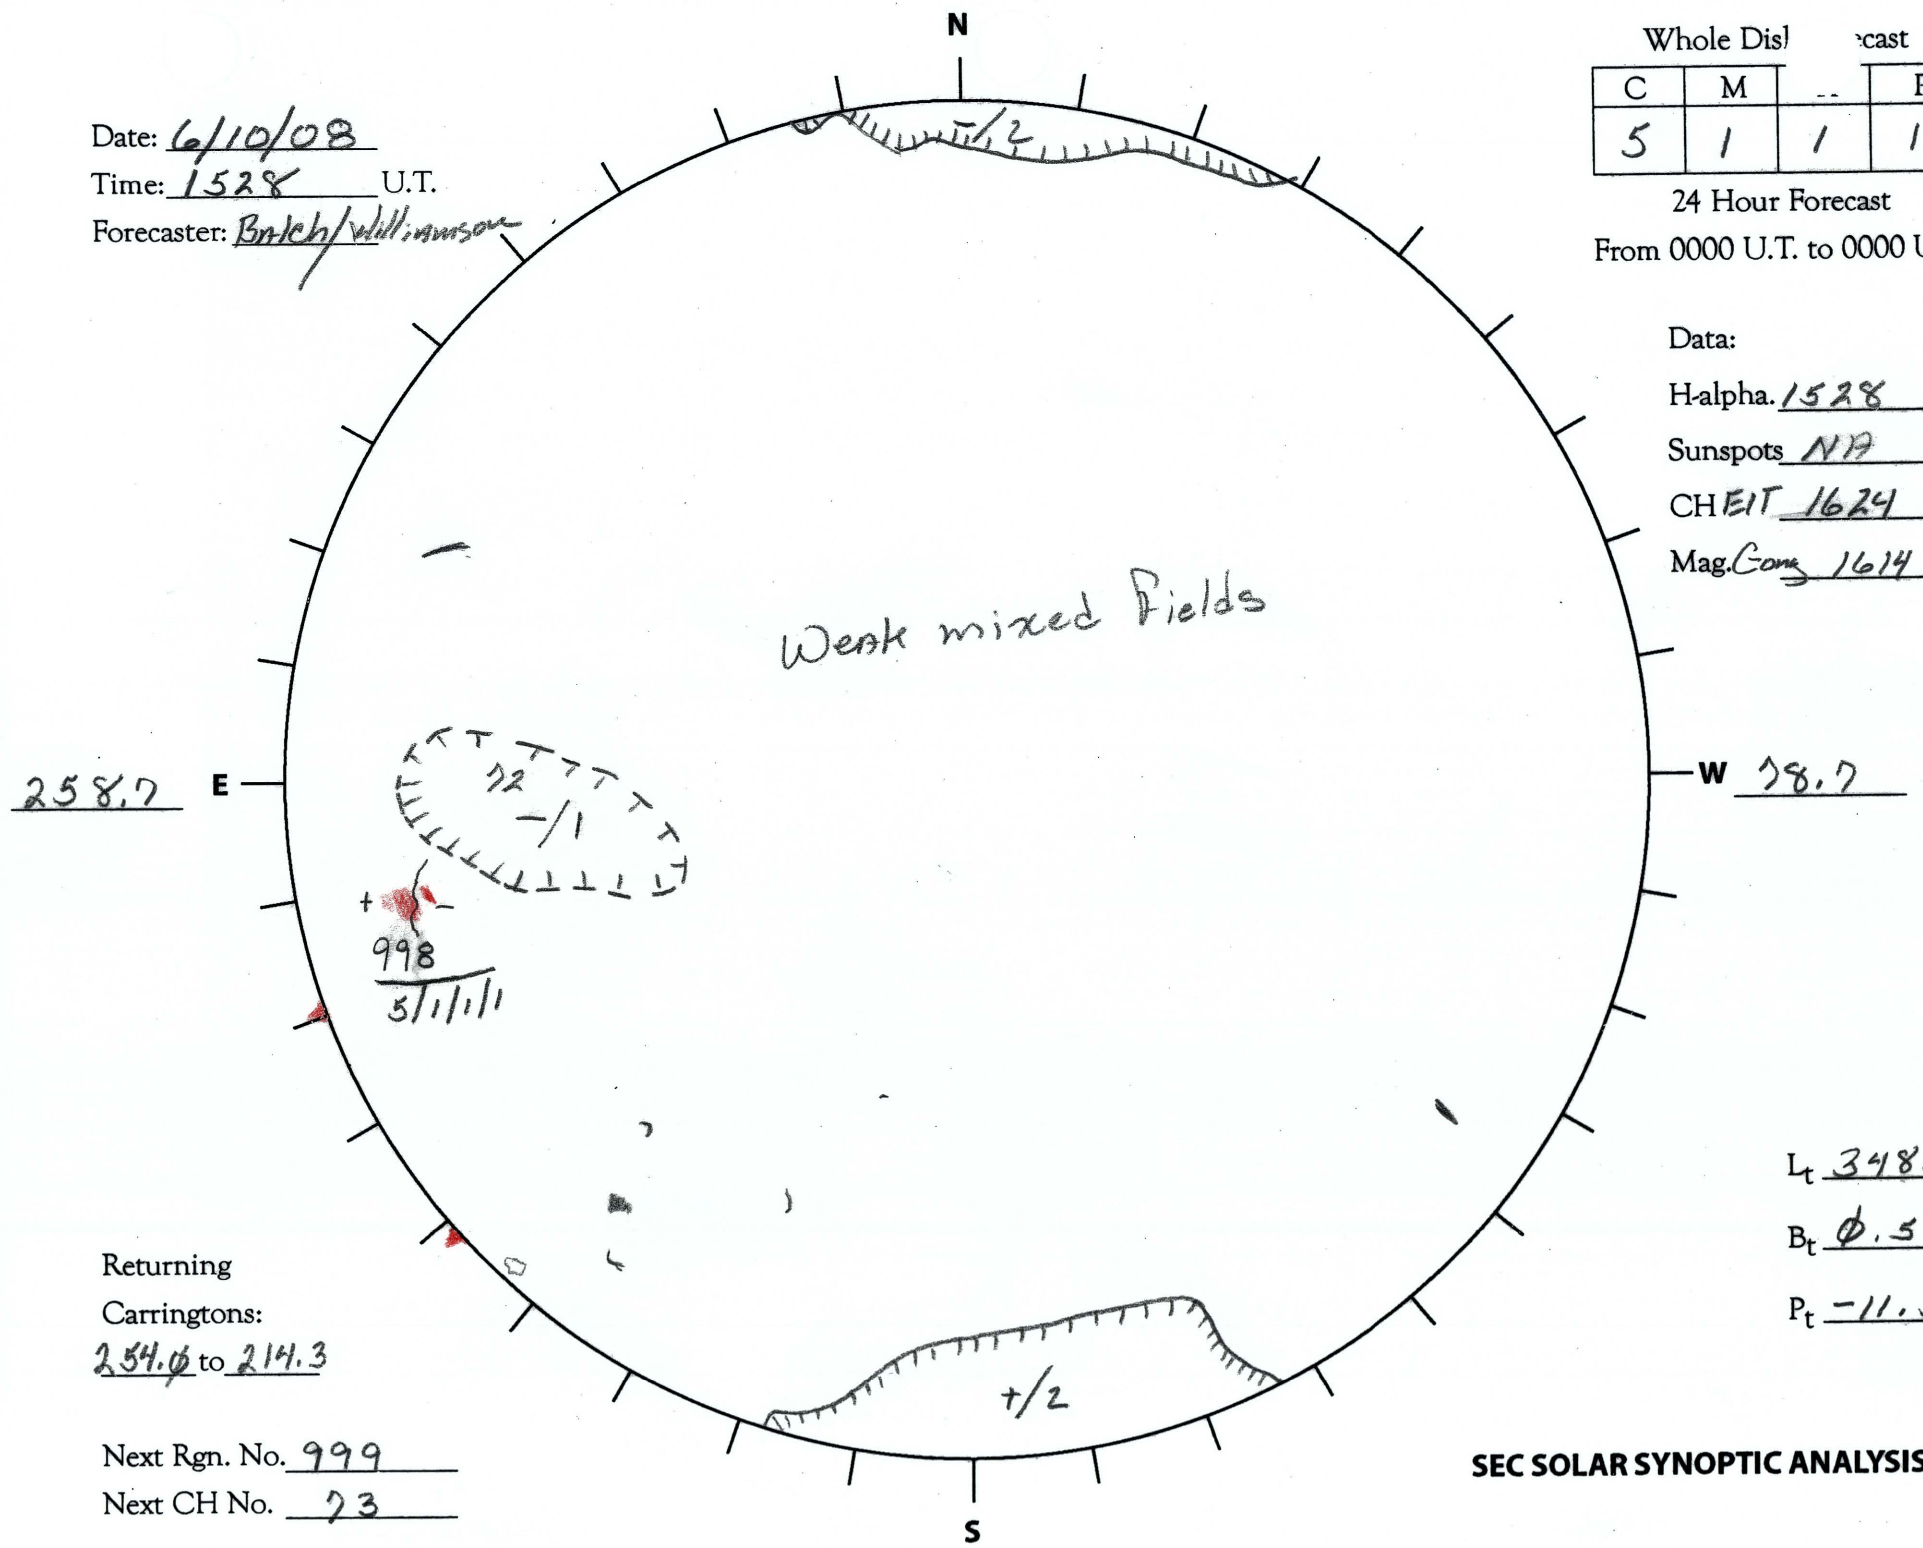

Date: 6/10/08
 Time: 1528 U.T.
 Forecaster: Brich/Williamson

Whole Disk			cast
C	M	..	P
5	1	1	1

24 Hour Forecast
 From 0000 U.T. to 0000 U.T.

Data:
 H-alpha. 1528 U.T.
 Sunspots NA U.T.
 CHEIT 1624 U.T.
 Mag. Comp. 1614 U.T.

Returning
 Carringtons:
254.0 to 214.3

Next Rgn. No. 999
 Next CH No. 73

L_t 348.7
 B_t $\phi.5$
 P_t -11.5