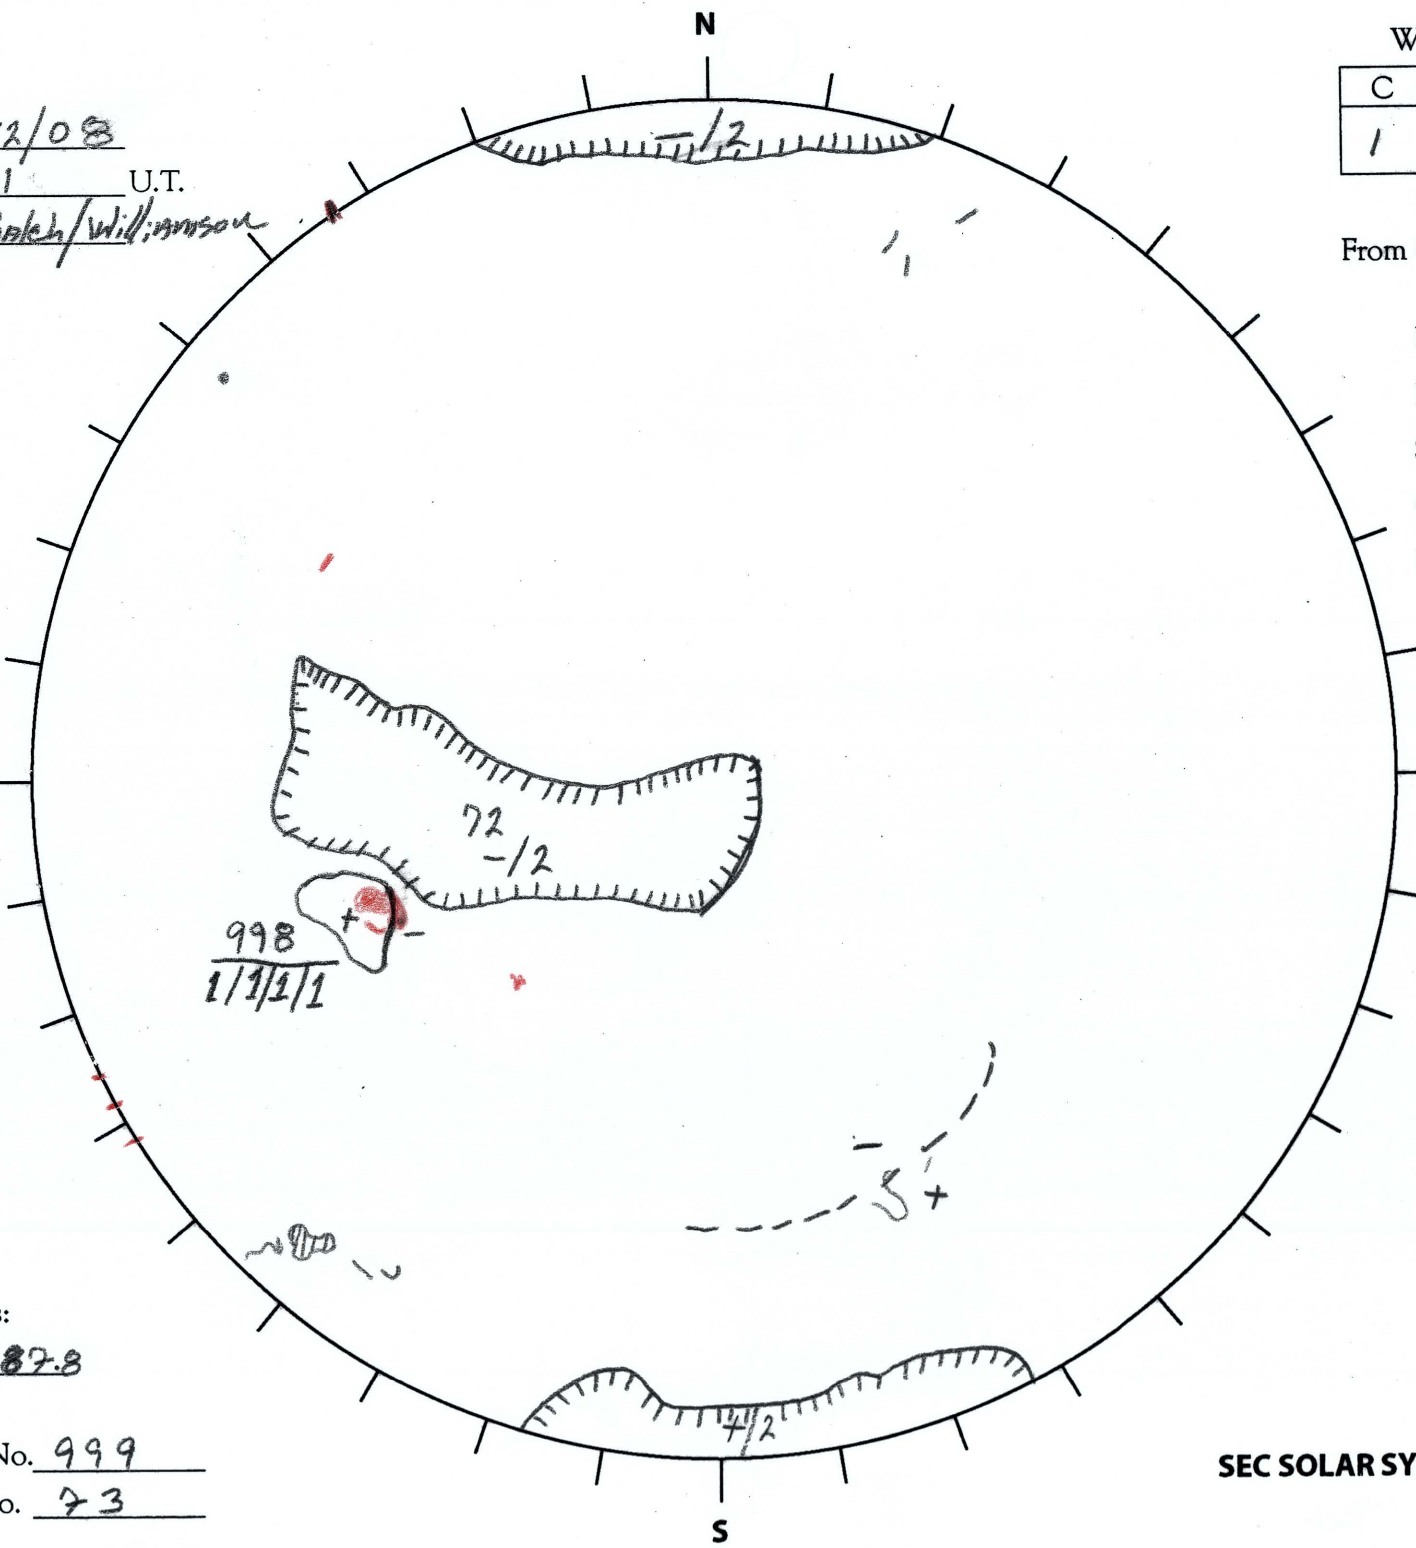

Date: 06/12/08
 Time: 1531 U.T.
 Forecaster: Batch/Williamson

Whole Disk		Forecast	
C	M	..	P
1	1	1	1

24 Hour Forecast
 From 0000 U.T. to 0000 U.T.

Data:
 H-alpha. 15:31 U.T.
 Sunspots NA U.T.
 CHEIT 13:48 U.T.
 Mag. GONG 16:14 U.T.

232.2 E

W 52.2

Returning
 Carringtons:
227.5 to 187.8

Next Rgn. No. 999
 Next CH No. 73

L_t 322.2

B_t 0.8

P_t -10.7

SEC SOLAR SYNOPTIC ANALYSIS