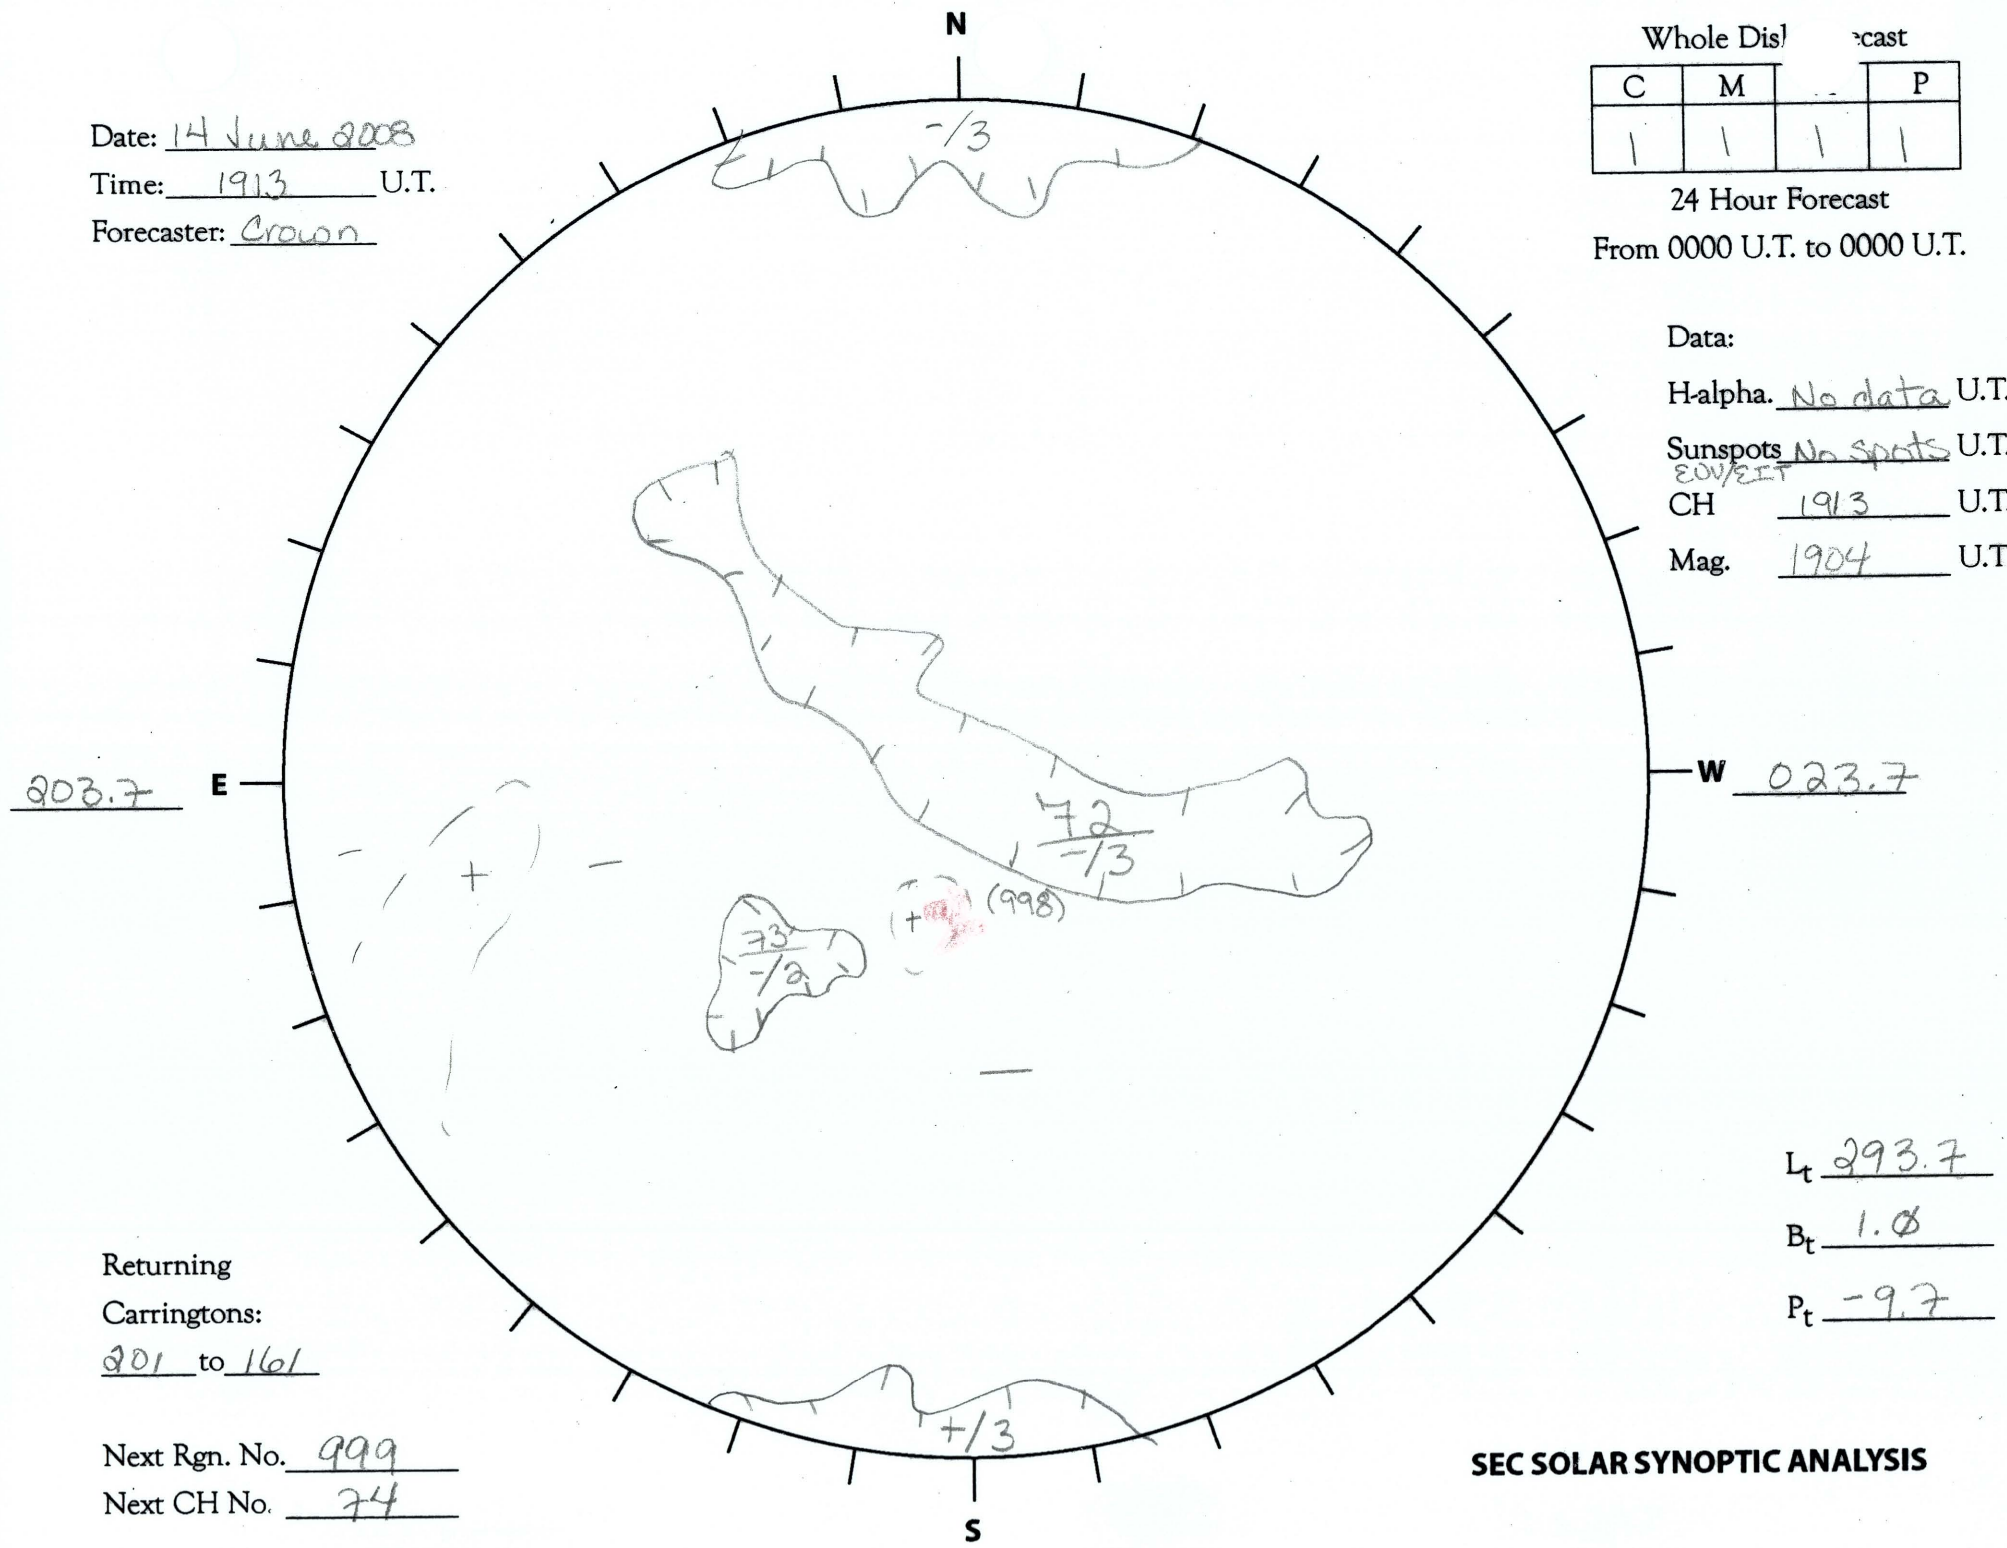

Date: 14 June 2008
 Time: 1913 U.T.
 Forecaster: Crown

Whole Disk			Cast
C	M		P
1	1	1	1

24 Hour Forecast
 From 0000 U.T. to 0000 U.T.

Data:
 H-alpha. No data U.T.
 Sunspots No spots U.T.
^{EOV/EIT} CH 1913 U.T.
 Mag. 1904 U.T.

Returning
 Carringtons:
201 to 161

Next Rgn. No. 999
 Next CH No. 74

L_t 293.7
 B_t 1.0
 P_t -9.7