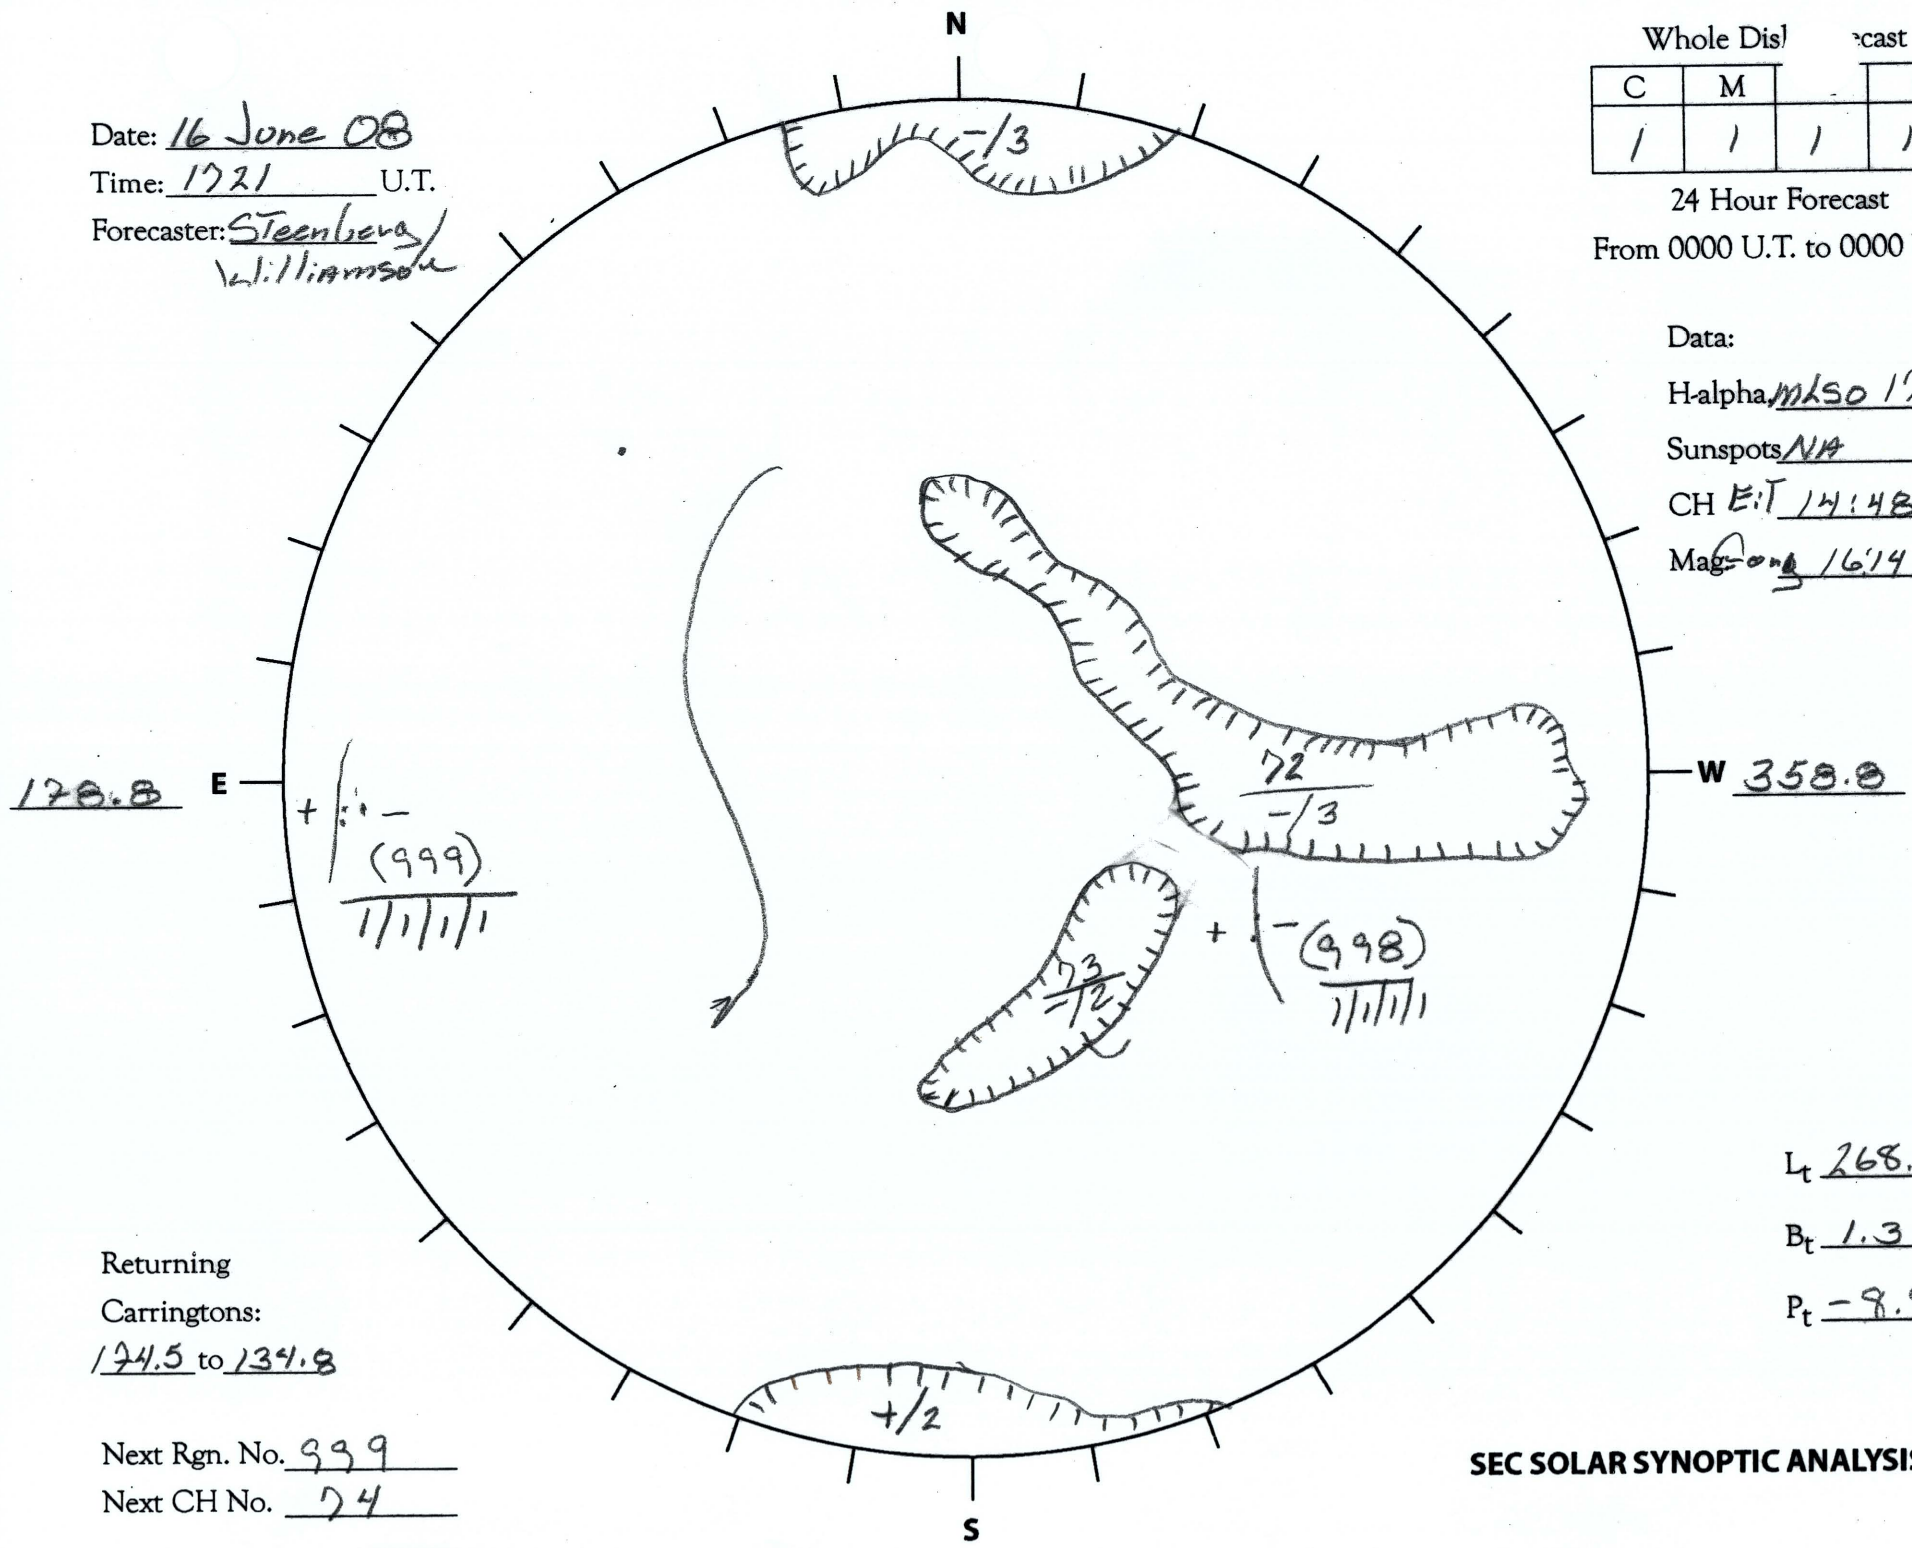

Date: 16 June 08  
 Time: 1721 U.T.  
 Forecaster: Steenberg  
Williamson

Whole Disk			Cast
C	M		P
/	/	/	/

24 Hour Forecast  
 From 0000 U.T. to 0000 U.T.

Data:  
 H-alpha M/SO 17.2 U.T.  
 Sunspots NA U.T.  
 CH EIT 14.48 U.T.  
 Mag 0.1614 U.T.

Returning  
 Carringtons:  
124.5 to 134.8

Next Rgn. No. 999  
 Next CH No. 74

$L_t$  268.8  
 $B_t$  1.3  
 $P_t$  -8.9

**SEC SOLAR SYNOPTIC ANALYSIS**