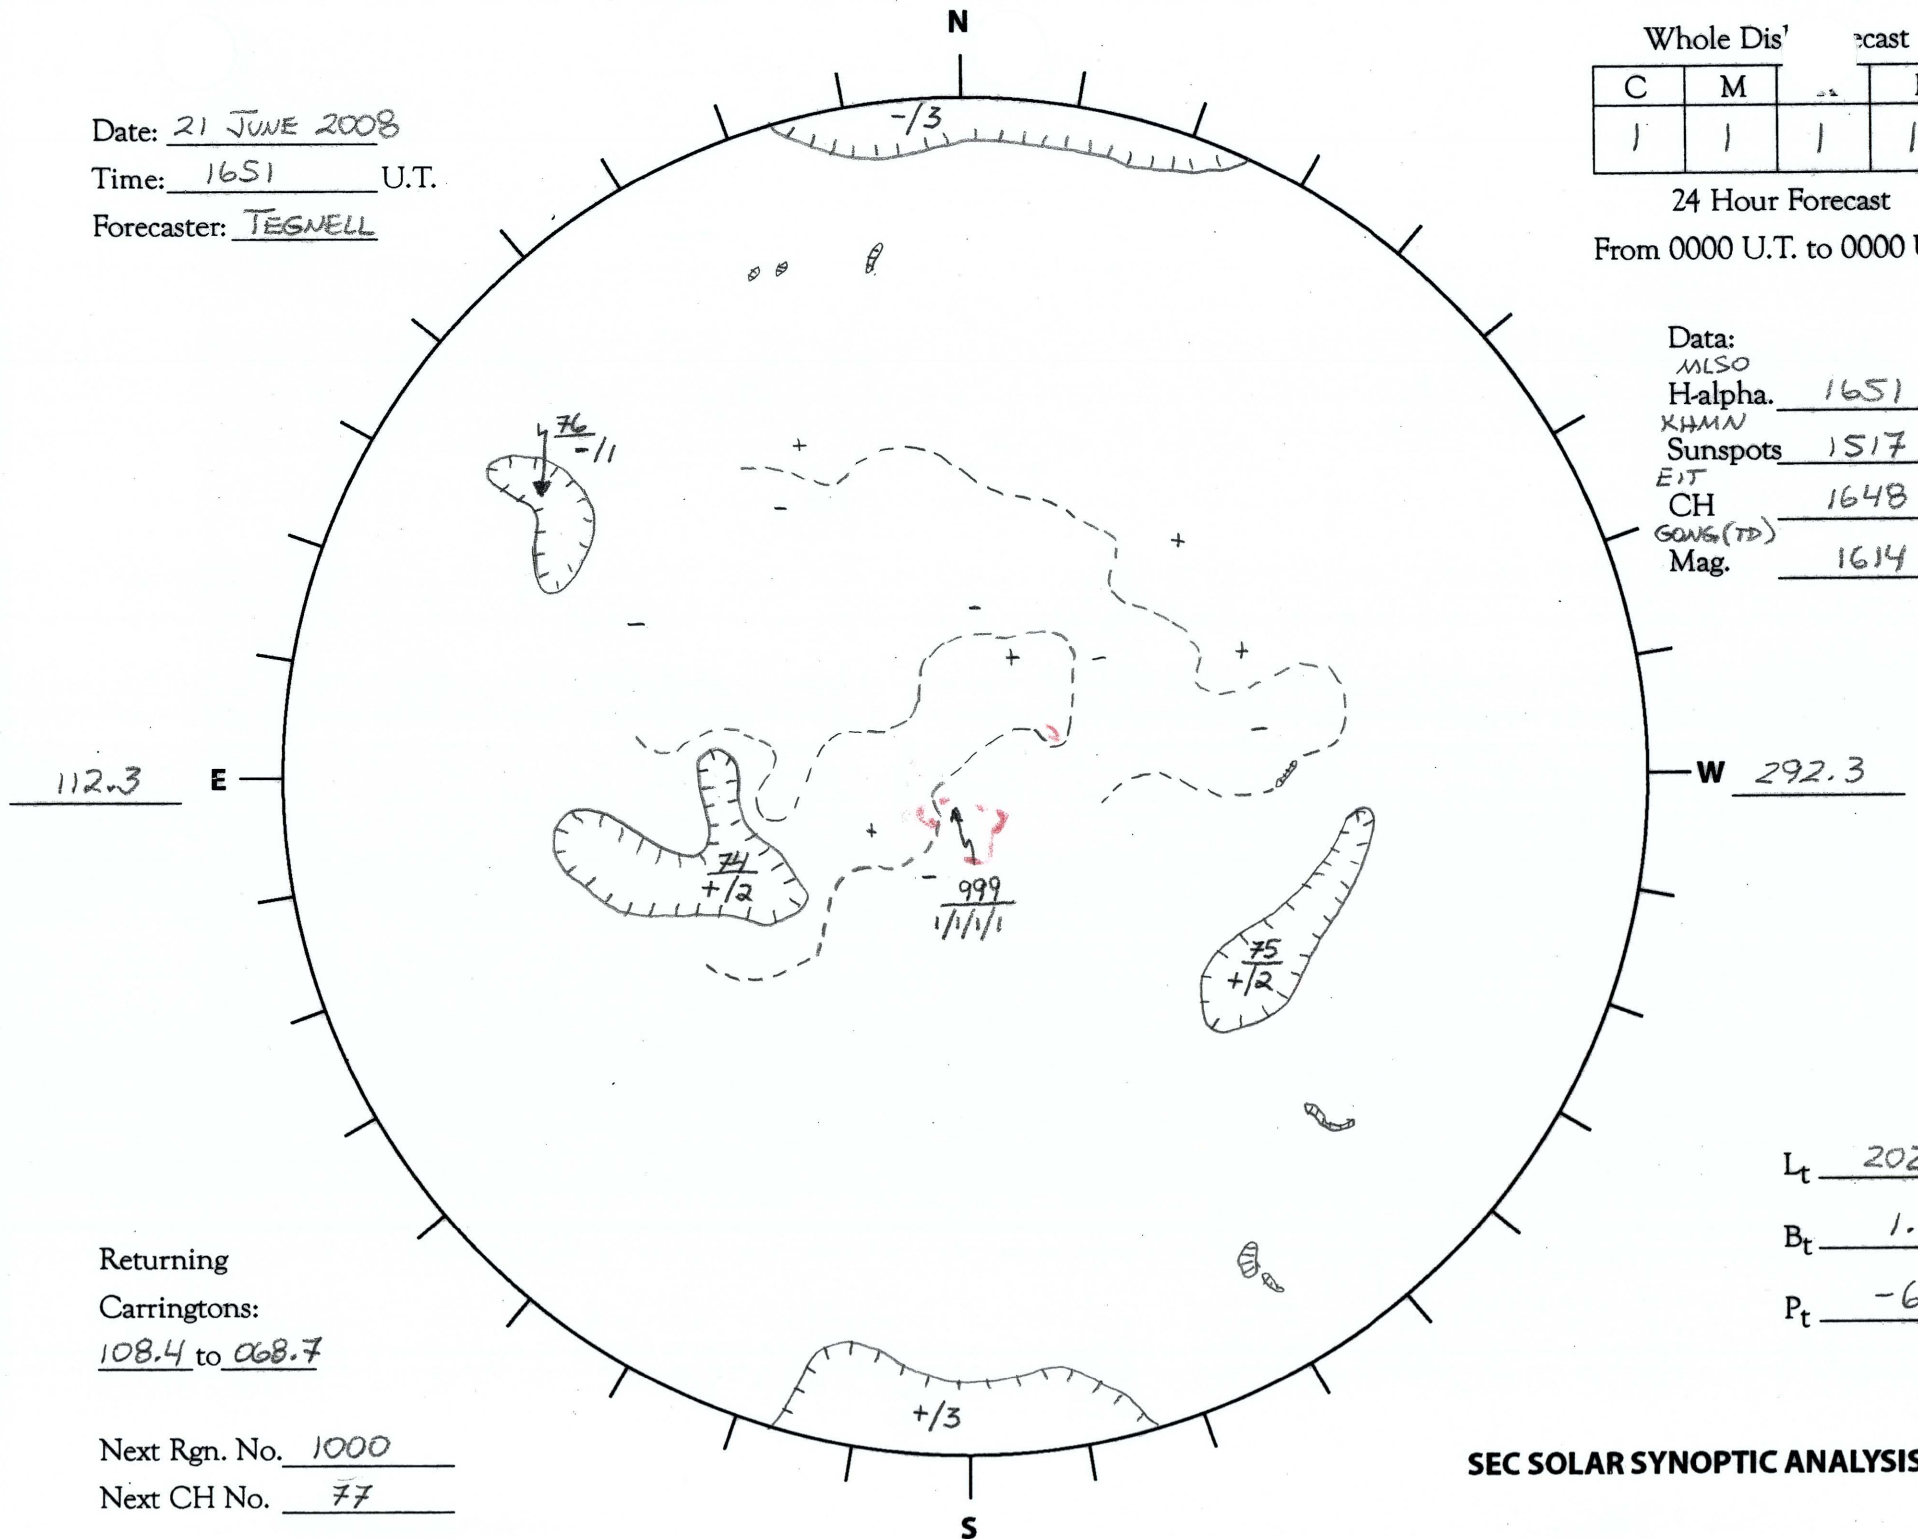

Date: 21 JUNE 2008
 Time: 1651 U.T.
 Forecaster: TEGNELL

Whole Dis'		cast	
C	M		P
1	1	1	1

24 Hour Forecast
 From 0000 U.T. to 0000 U.T.

Data:
 MISO
 H-alpha. 1651 U.T.
 XMMN
 Sunspots 1517 U.T.
 EIT
 CH 1648 U.T.
 GONG(TD)
 Mag. 1614 U.T.

Returning
 Carringtons:
108.4 to 068.7

Next Rgn. No. 1000
 Next CH No. 77

SEC SOLAR SYNOPTIC ANALYSIS