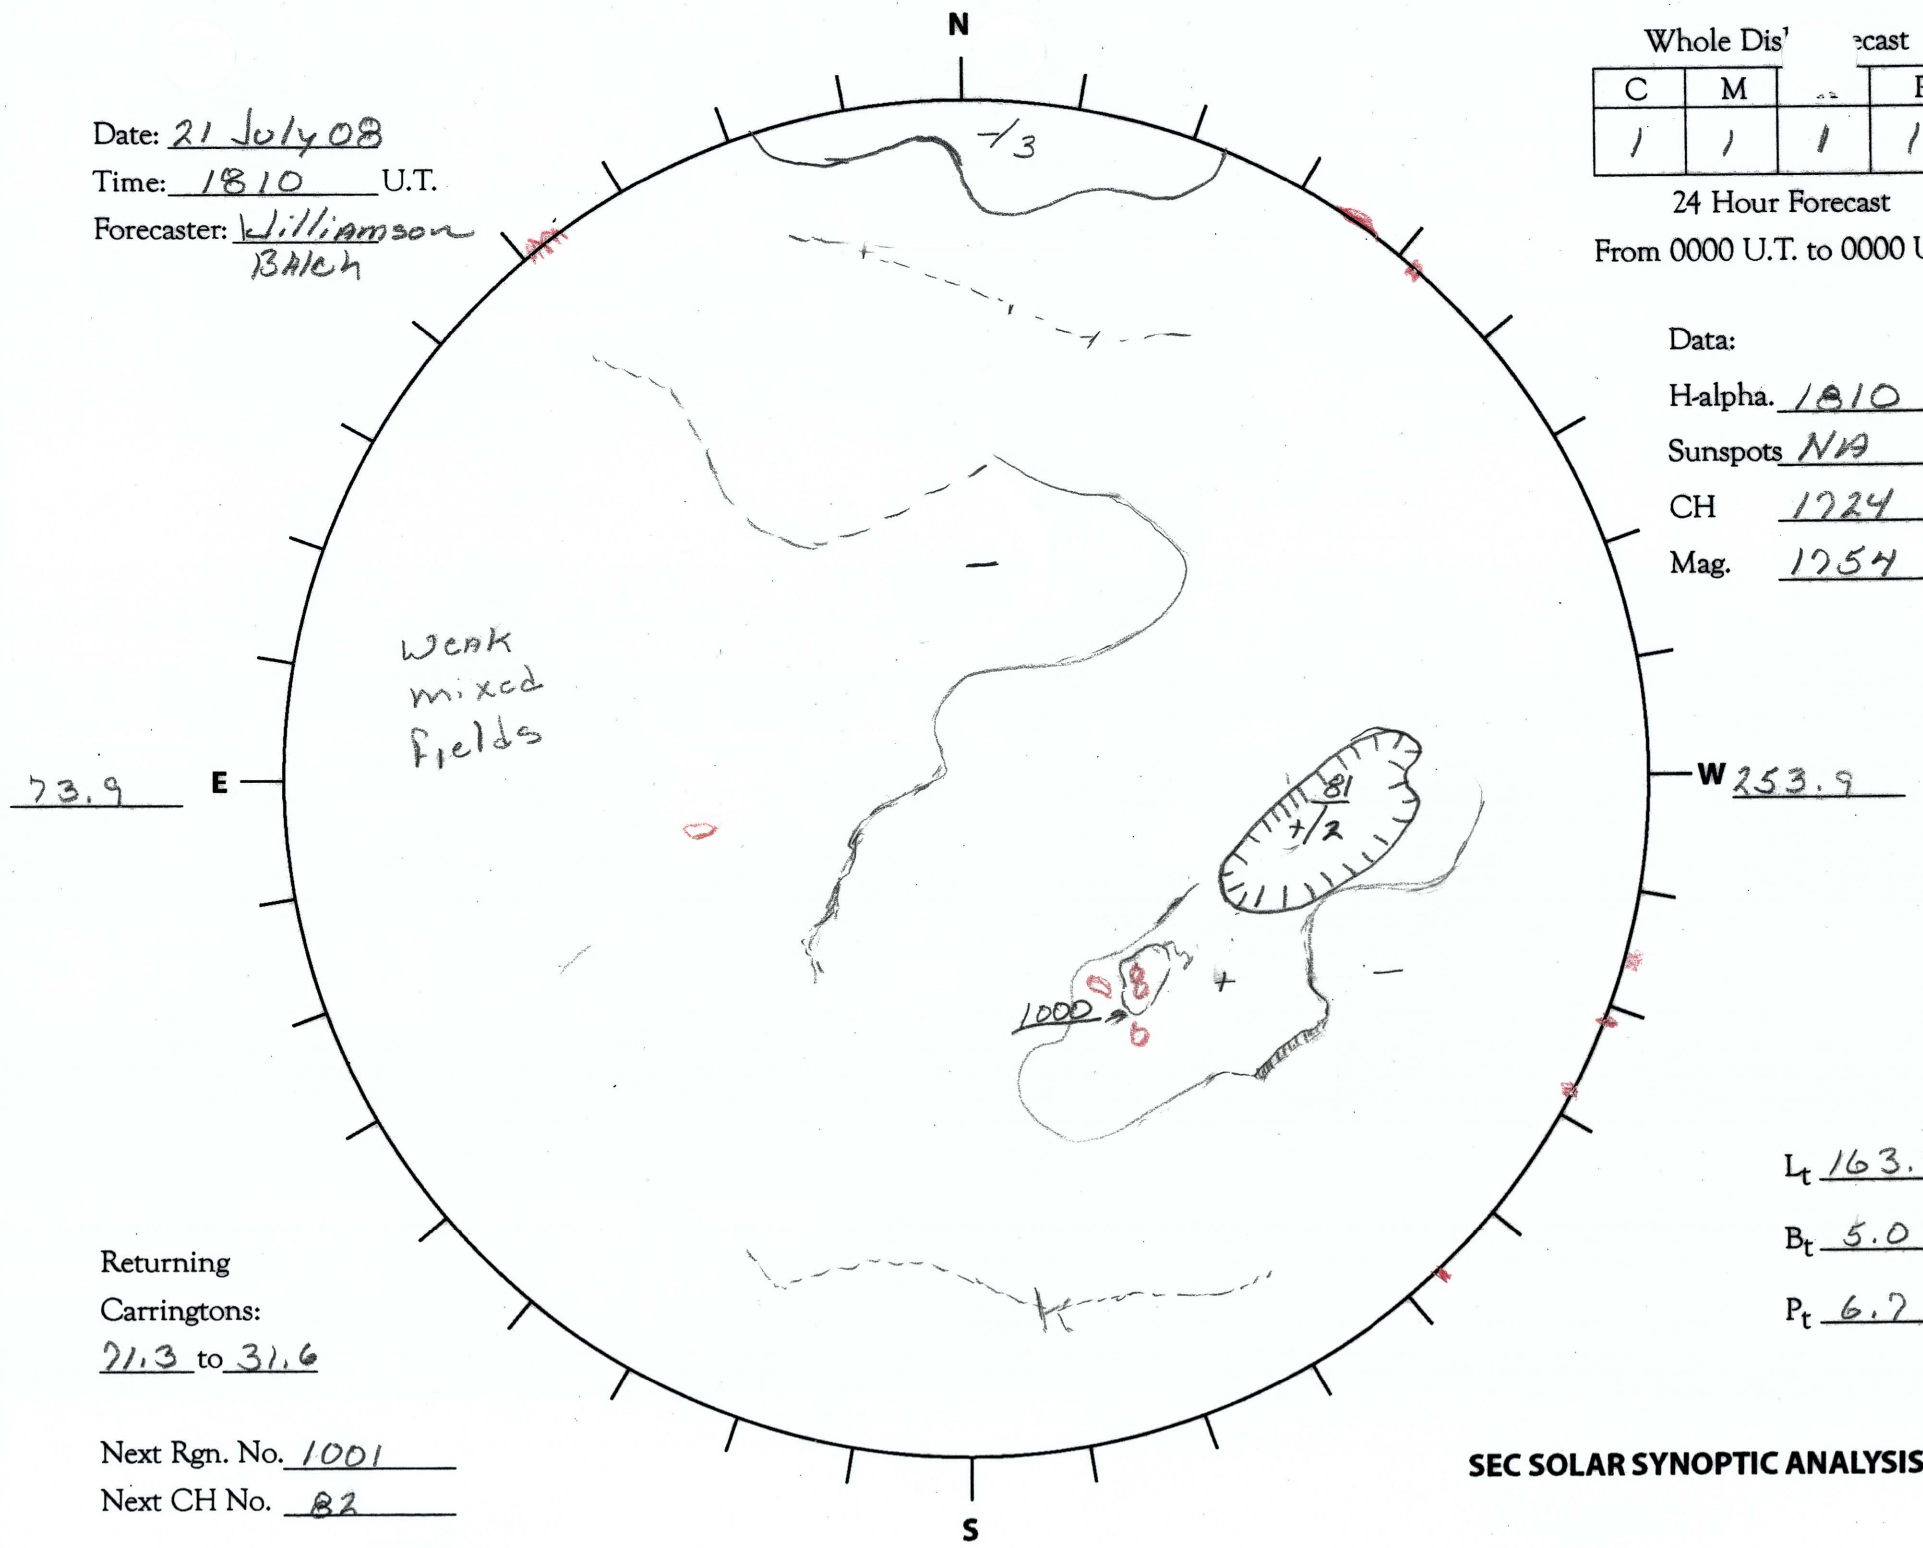

Date: 21 July 08
 Time: 1810 U.T.
 Forecaster: Williamson
BALCH

Whole Dis'		cast	
C	M		P
1	1	1	1

24 Hour Forecast
 From 0000 U.T. to 0000 U.T.

Data:
 H-alpha. 1810 U.T.
 Sunspots N/A U.T.
 CH 1724 U.T.
 Mag. 1754 U.T.

73.9 E

W 253.9

Returning Carringtons:
21.3 to 31.6

Next Rgn. No. 1001
 Next CH No. B2

L_t 163.9
 B_t 5.0
 P_t 6.7