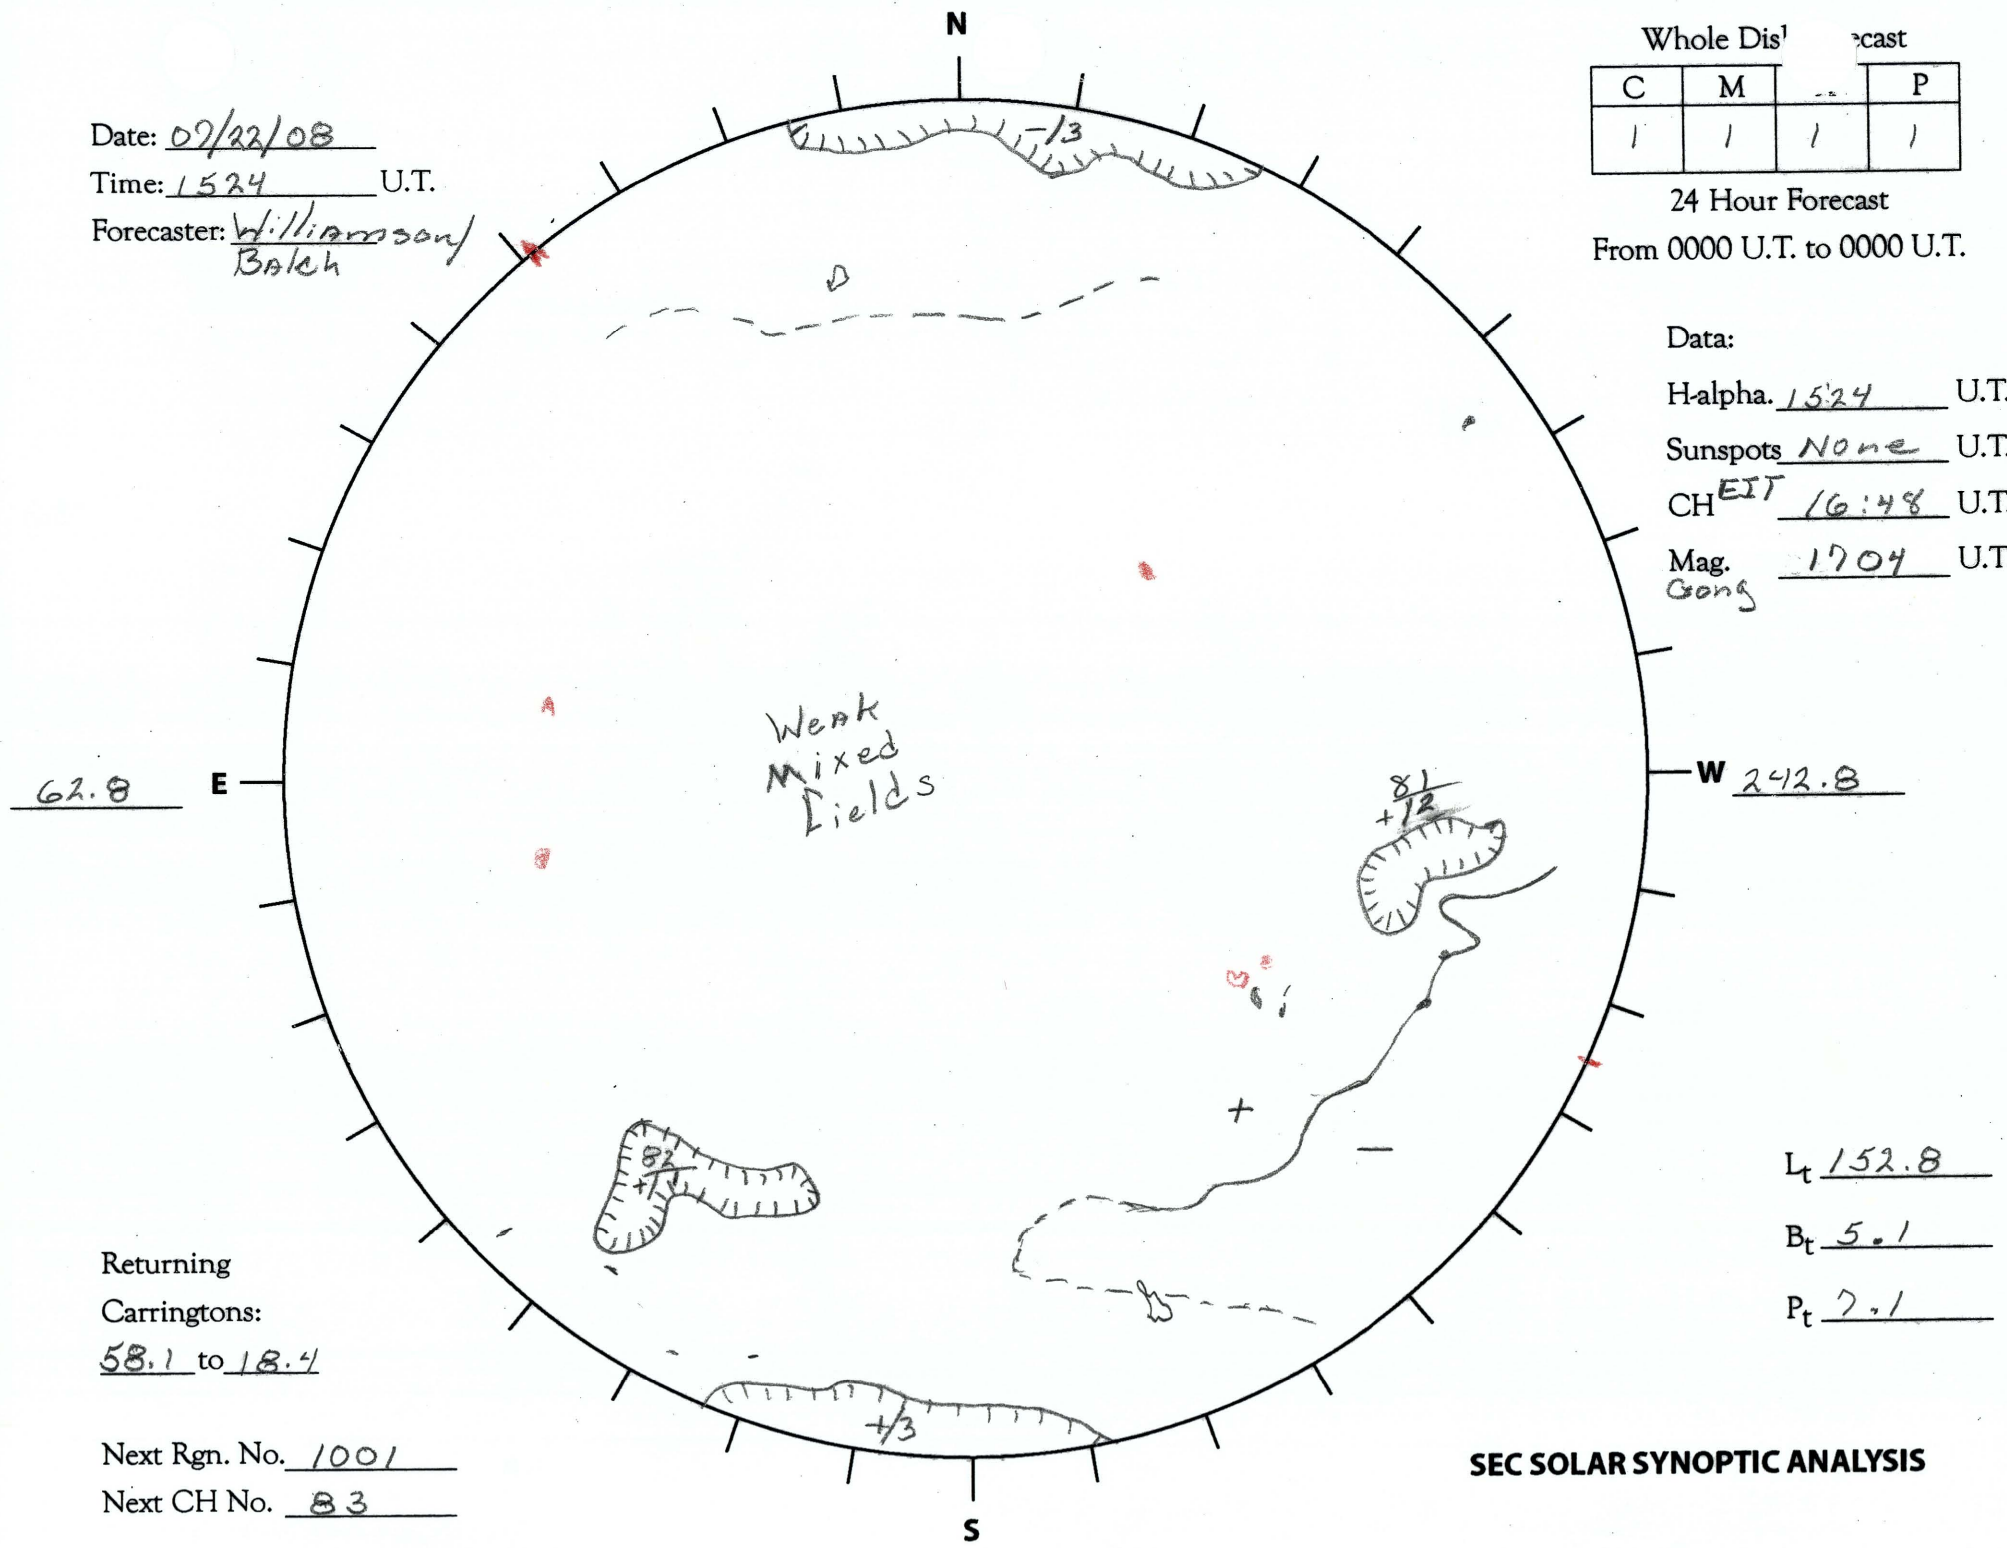

Date: 09/22/08
 Time: 1524 U.T.
 Forecaster: Williamson
Batch

Whole Dis'		Forecast	
C	M		P
1	1	1	1

24 Hour Forecast
 From 0000 U.T. to 0000 U.T.

Data:
 H-alpha. 1524 U.T.
 Sunspots None U.T.
 CH^{EIT} 16:48 U.T.
 Mag. 1704 U.T.
 Gong

62.8 E

W 242.8

Returning Carringtons:
58.1 to 18.4

L_t 152.8
 B_t 5.1
 P_t 7.1

Next Rgn. No. 1001
 Next CH No. 83

SEC SOLAR SYNOPTIC ANALYSIS