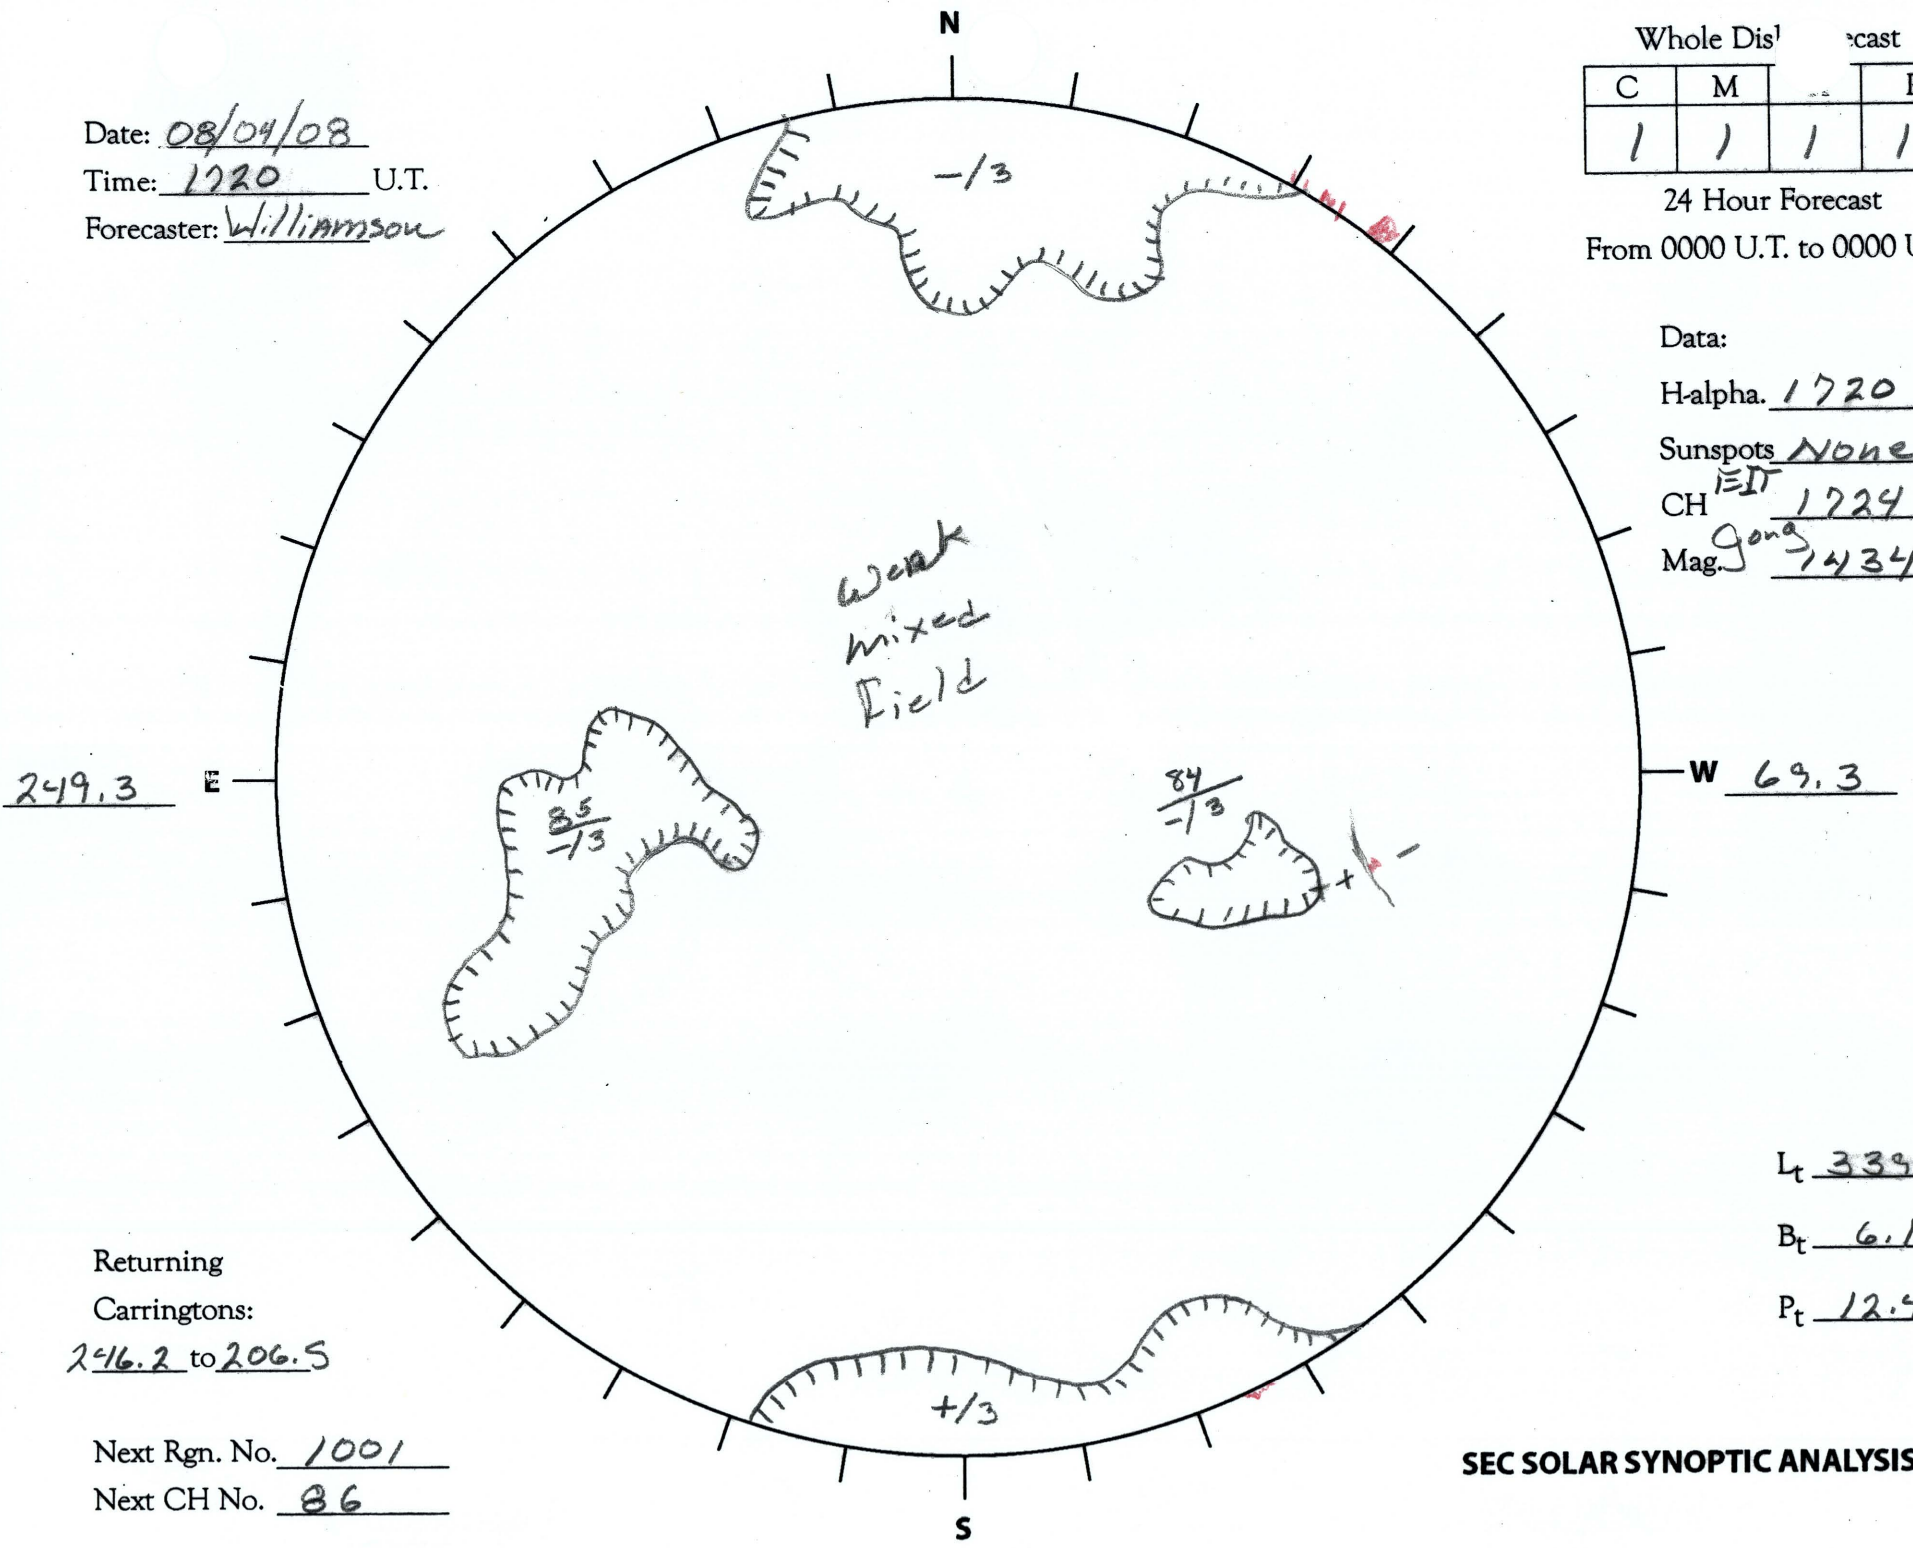

Date: 08/04/08
 Time: 1720 U.T.
 Forecaster: Williamson

| Whole Dis' | | | cast |
|------------|---|---|------|
| C | M | | P |
| 1 | 1 | 1 | 1 |

24 Hour Forecast
 From 0000 U.T. to 0000 U.T.

Data:
 H-alpha. 1720 U.T.
 Sunspots None U.T.
 CH ^{EST} 1724 U.T.
 Mag. 9.0 1434 U.T.

Returning
 Carringtons:
246.2 to 206.5

Next Rgn. No. 1001
 Next CH No. 86

L_t 339.3
B_t 6.1
P_t 12.4