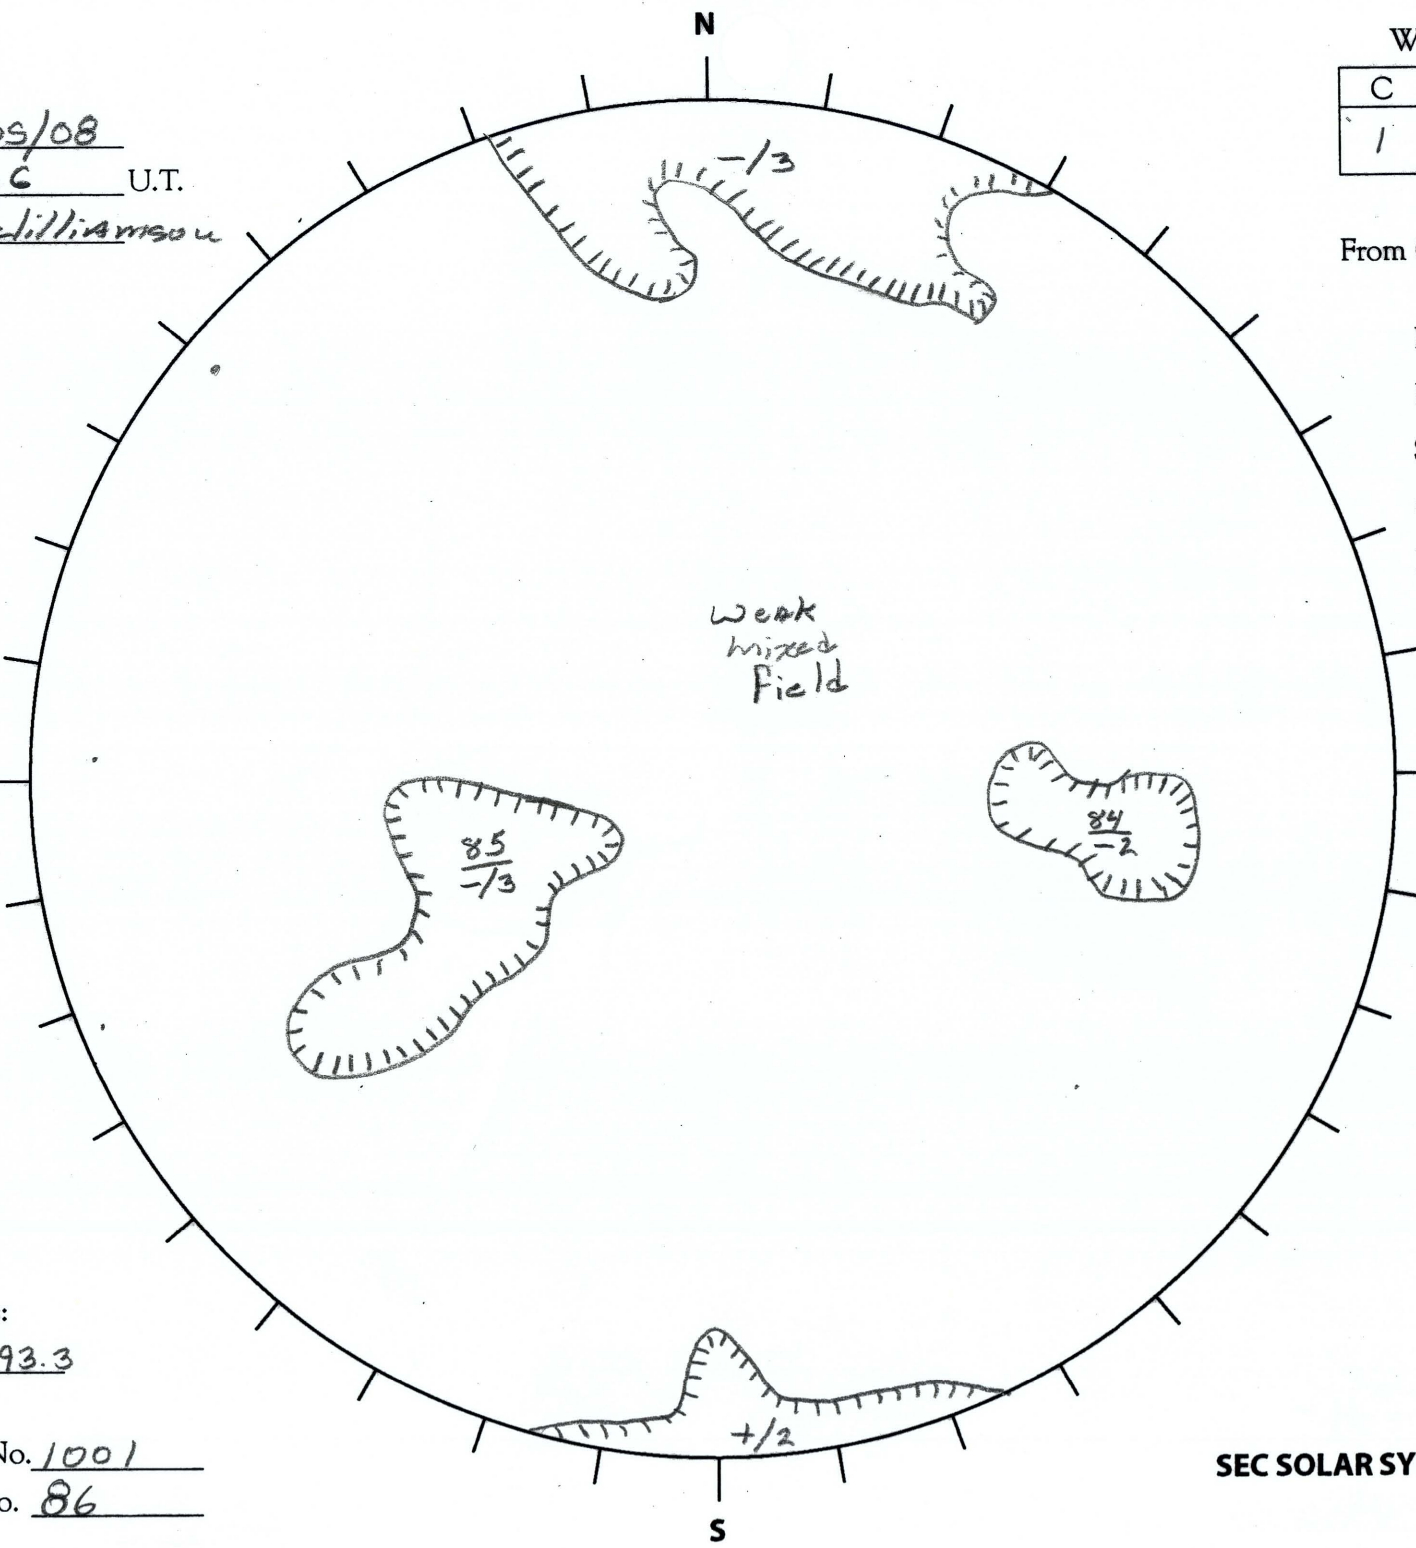

Date: 08/05/08  
 Time: 1656 U.T.  
 Forecaster: Williamson

Whole Dis'		cast	
C	M		P
1	1	1	1

24 Hour Forecast  
 From 0000 U.T. to 0000 U.T.

Data:  
 H-alpha. 1656 U.T.  
 Sunspots None U.T.  
 CH<sup>EIT</sup> 1624 U.T.  
 Mag. Gong 1614 U.T.

236.2

E

56.2

W

Returning  
 Carringtons:  
232.9 to 193.3

Next Rgn. No. 1001  
 Next CH No. 86

L<sub>t</sub> 326.2

B<sub>t</sub> 6.1

P<sub>t</sub> 12.8

**SEC SOLAR SYNOPTIC ANALYSIS**

S