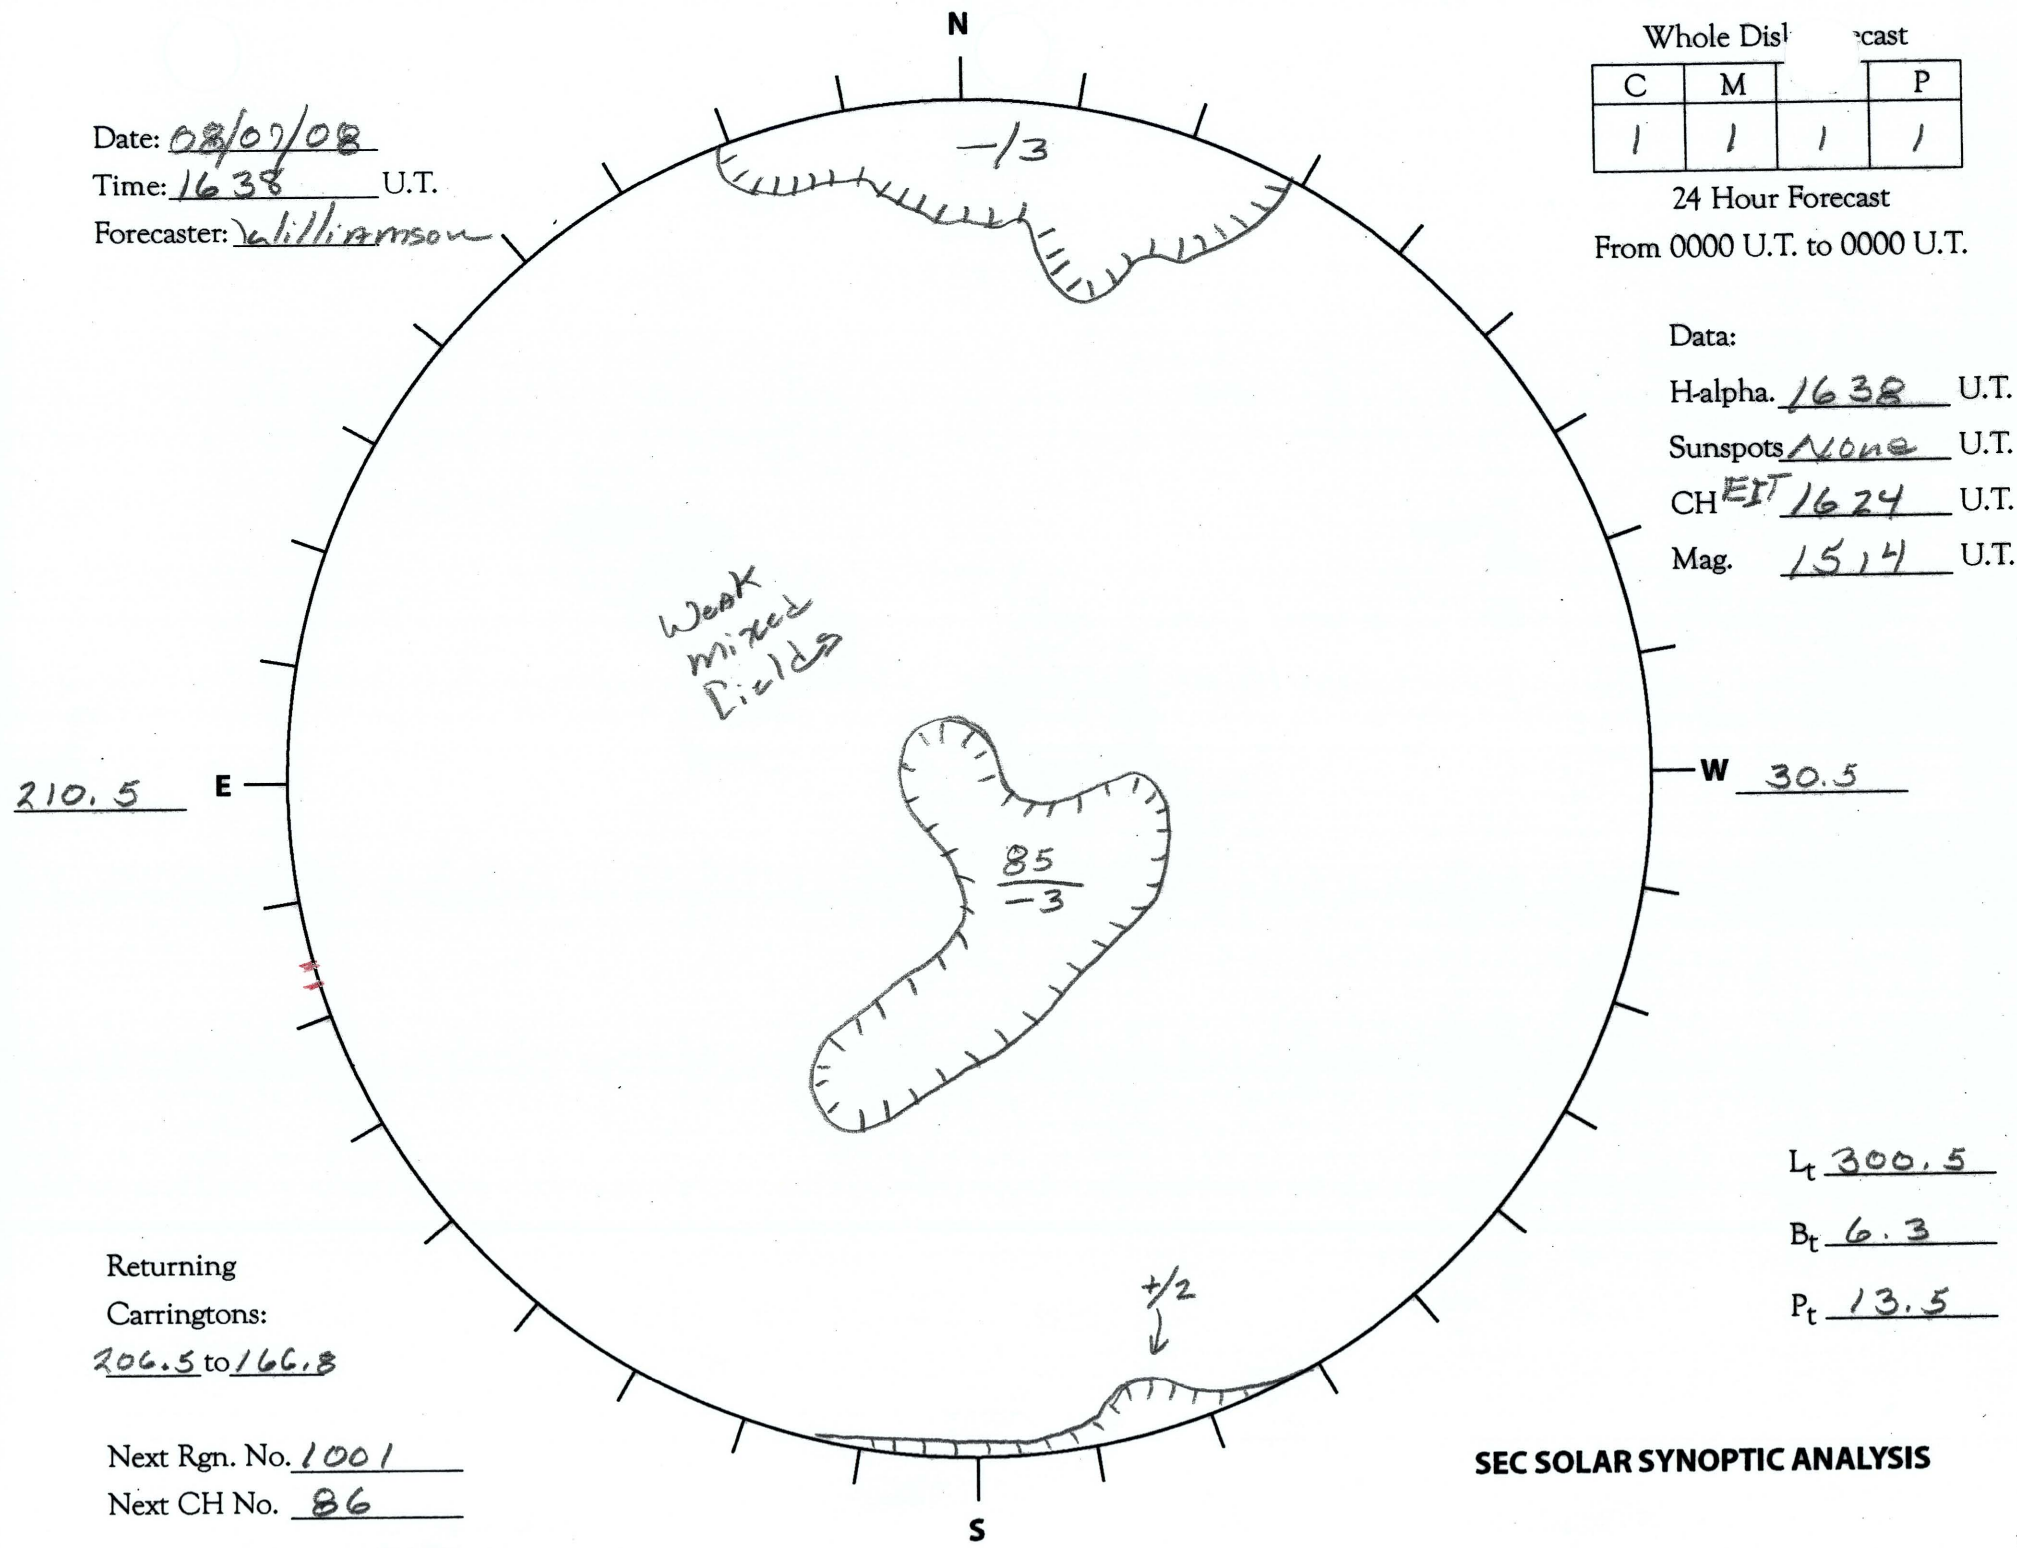

Date: 08/07/08
 Time: 1638 U.T.
 Forecaster: Williamson

Whole Disl		ecast	
C	M		P
1	1	1	1

24 Hour Forecast
 From 0000 U.T. to 0000 U.T.

Data:
 H-alpha. 1638 U.T.
 Sunspots None U.T.
 CH ^{EIT} 1624 U.T.
 Mag. 1514 U.T.

210.5 E

W 30.5

L_t 300.5

B_t 6.3

P_t 13.5

Returning
 Carringtons:
206.5 to 166.8

Next Rgn. No. 1001

Next CH No. 86

SEC SOLAR SYNOPTIC ANALYSIS