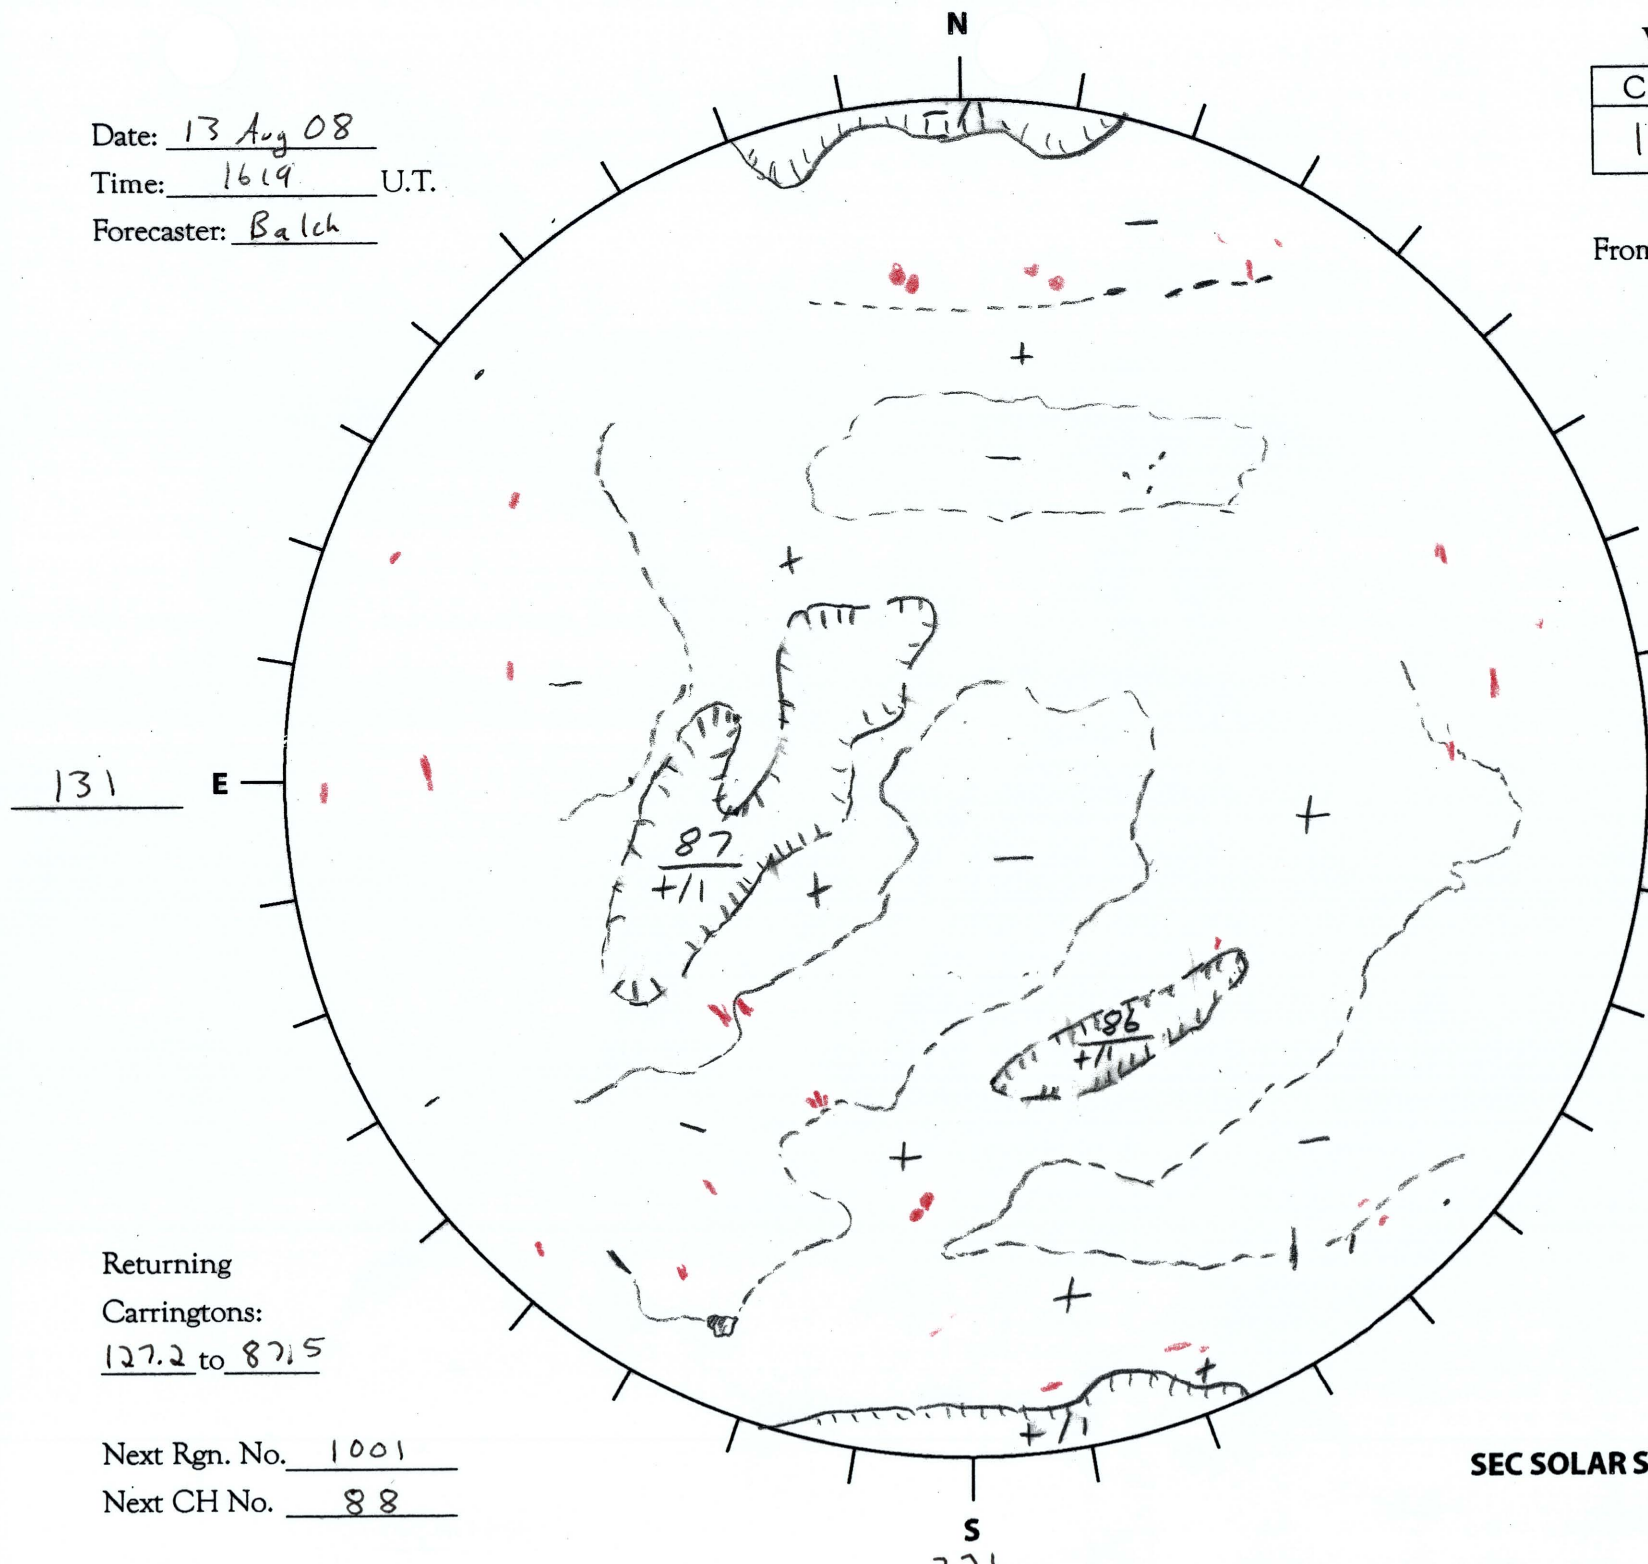

Date: 13 Aug 08
 Time: 1619 U.T.
 Forecaster: Balch

Whole Disk		Cast	
C	M	..	P
1	1	(1

24 Hour Forecast
 From 0000 U.T. to 0000 U.T.

Data:
 H-alpha. 1619 U.T.
 Sunspots n/a U.T.
 CH* 1806 U.T.
 Mag. 1644 U.T.

* Stereo-B EUVI
 (-31° manually rotated)

Returning
 Carringtons:
127.2 to 87.5

Next Rgn. No. 1001
 Next CH No. 88

W 311

L_t 221.4
B_t +6.6
P_t +15.7

SEC SOLAR SYNOPTIC ANALYSIS

S
221