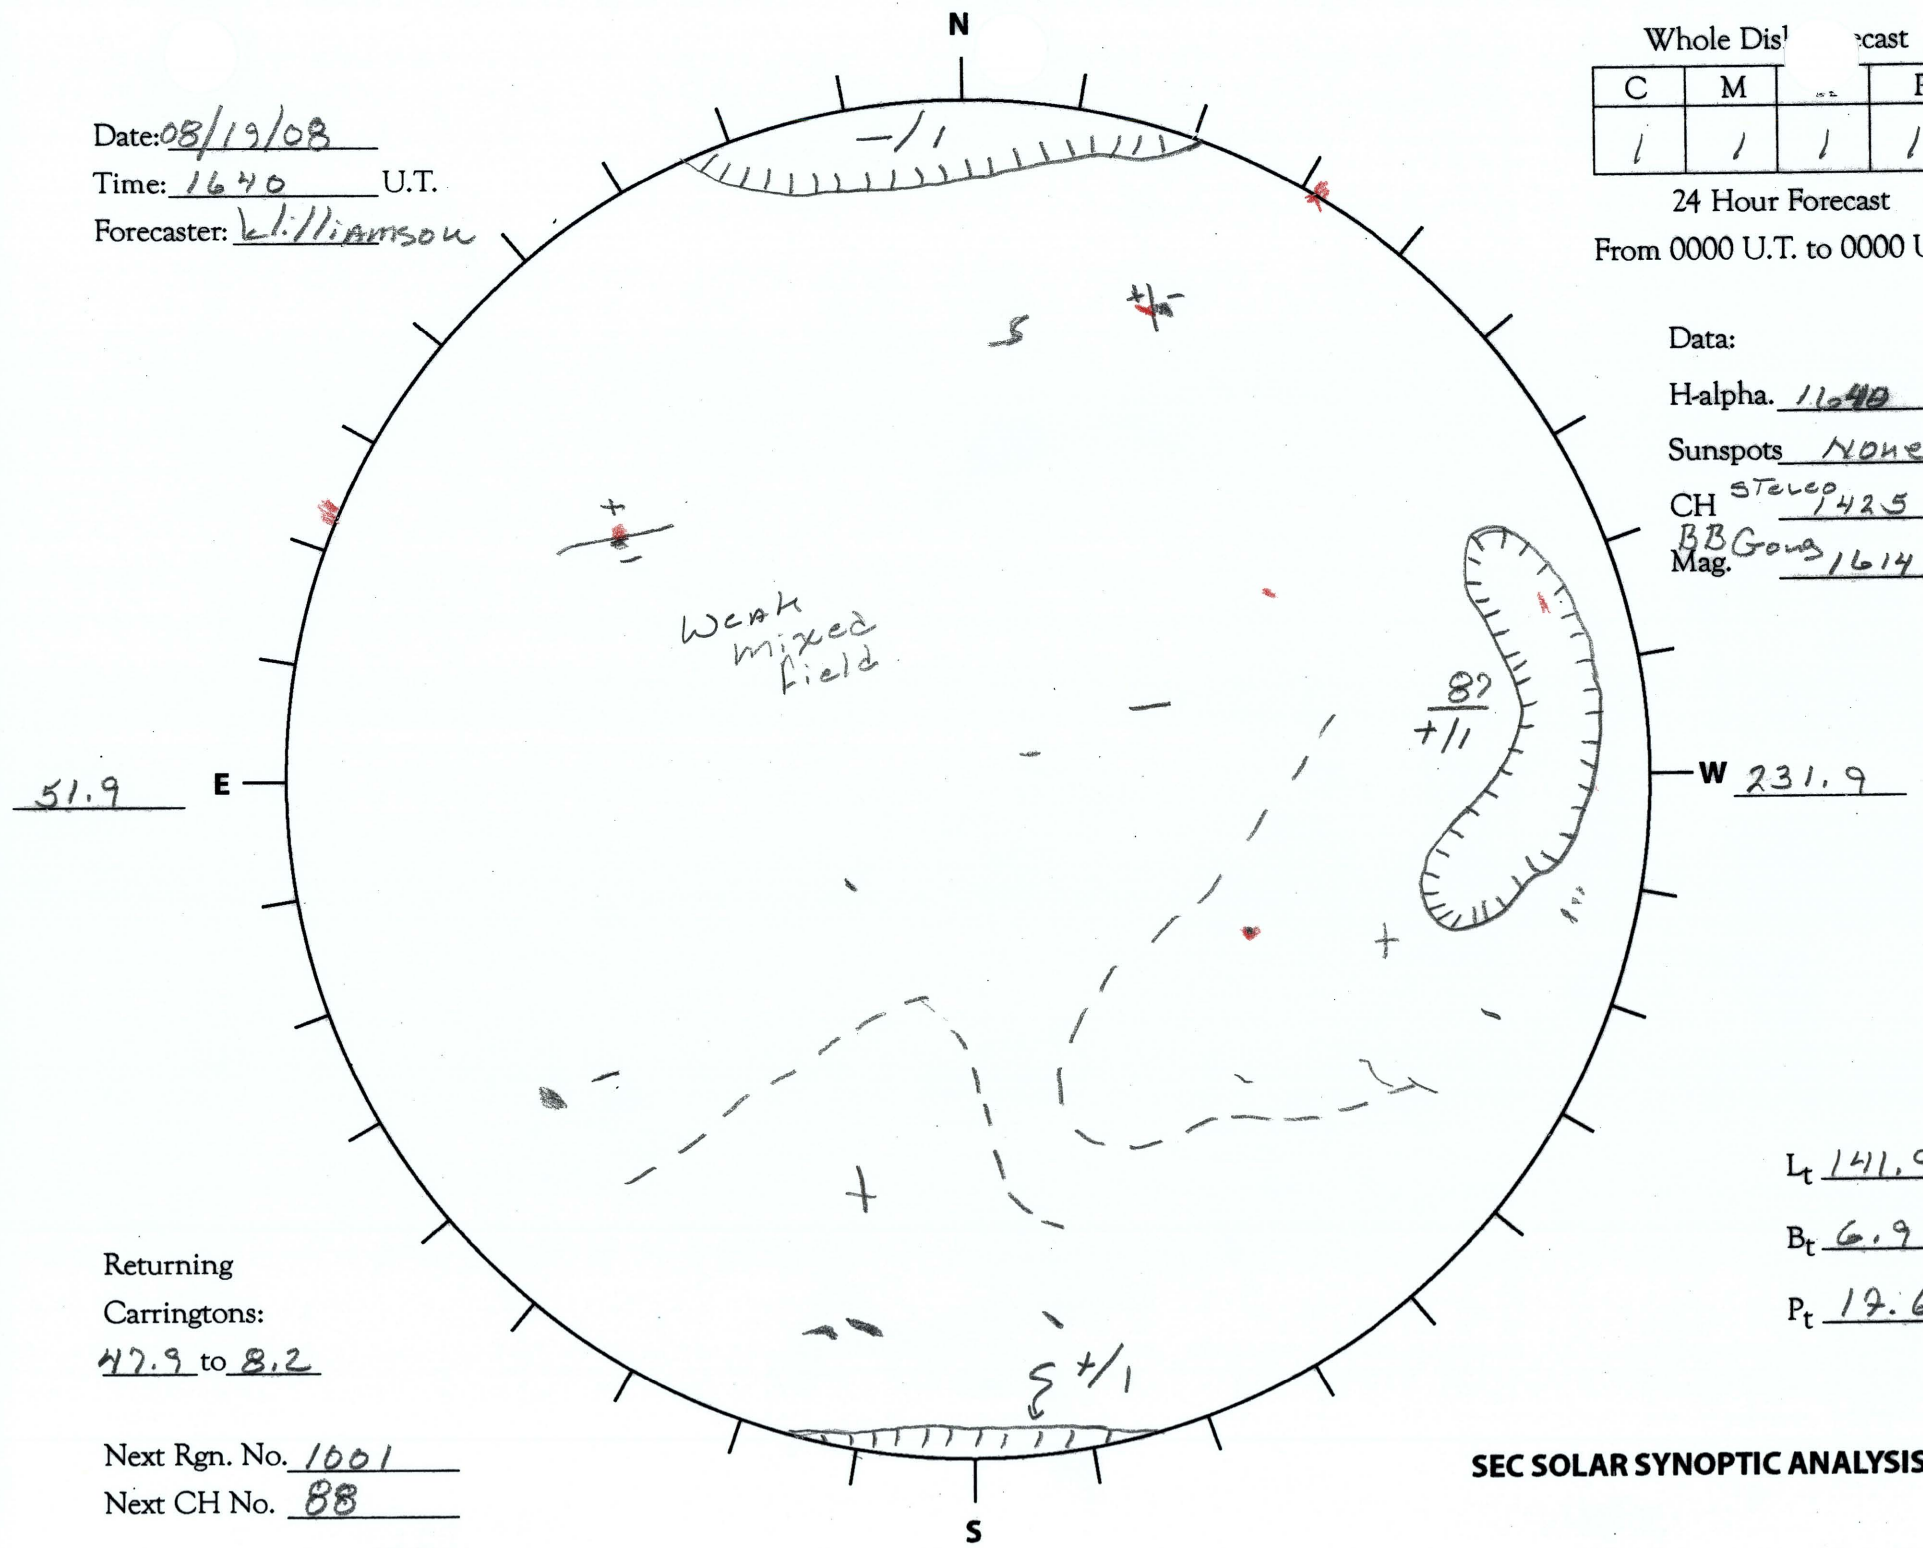

Date: 08/19/08
 Time: 1640 U.T.
 Forecaster: Williamson

Whole Dis'		cast	
C	M		P
1	1	1	1

24 Hour Forecast
 From 0000 U.T. to 0000 U.T.

Data:
 H-alpha. 11040 U.T.
 Sunspots NONE U.T.
 CH steep 1425 U.T.
 BB Gong 1614 U.T.
 Mag. 1614 U.T.

Returning
 Carringtons:
47.9 to 8.2

Next Rgn. No. 1001
 Next CH No. 88

L_t 141.9
 B_t 6.9
 P_t 17.6