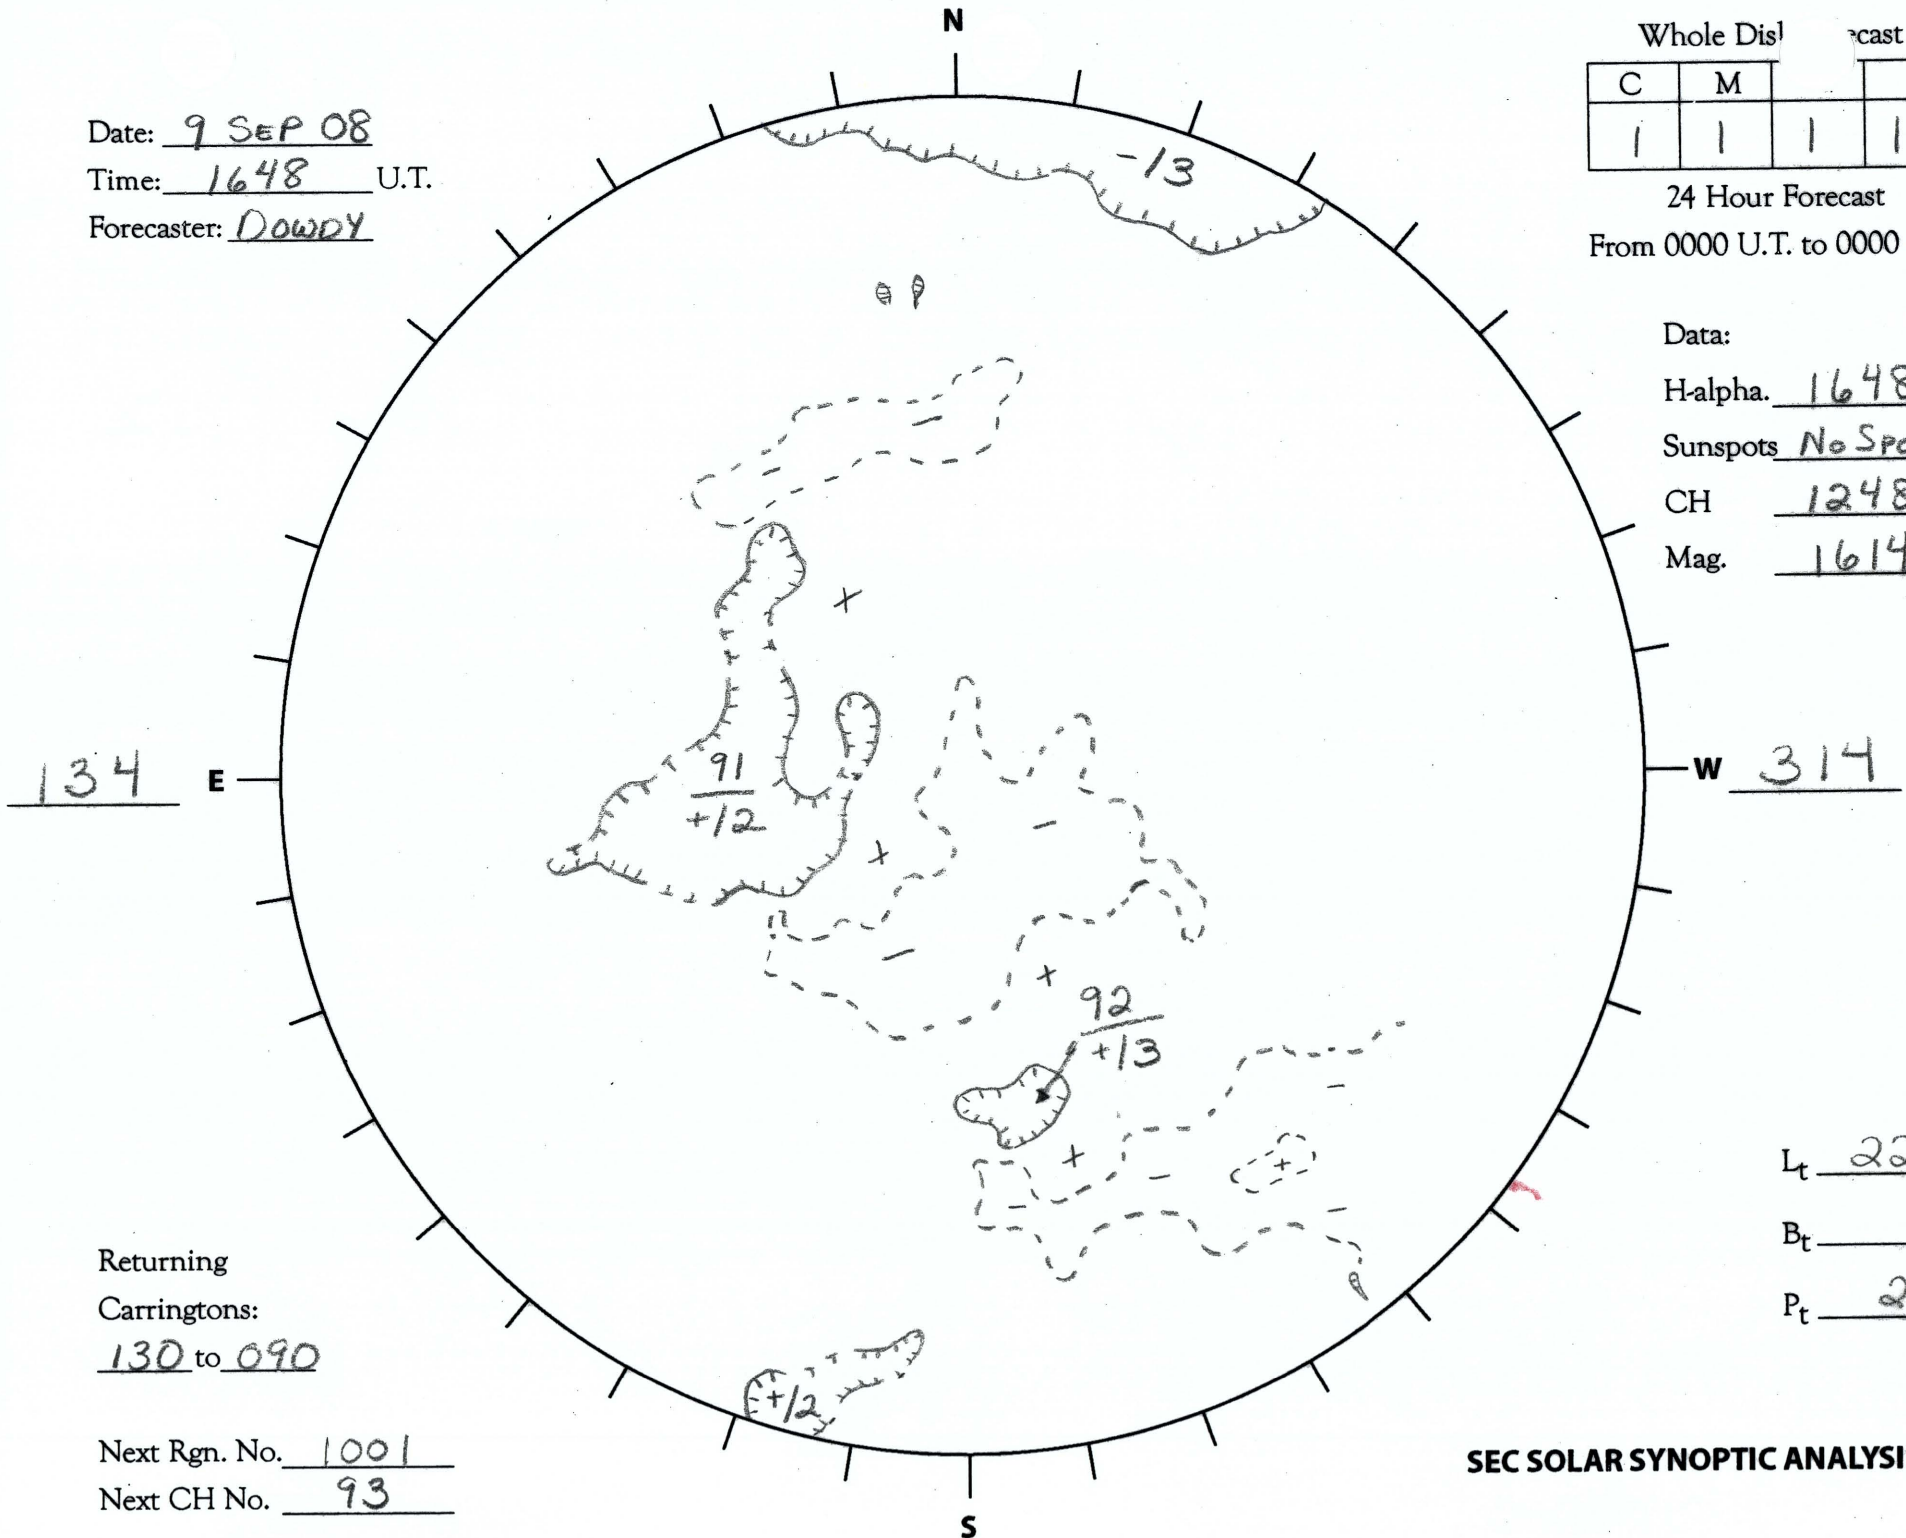

Date: 9 SEP 08
 Time: 1648 U.T.
 Forecaster: DOWDY

Whole Disl			cast
C	M		P
1	1	1	1

24 Hour Forecast
 From 0000 U.T. to 0000 U.T.

Data:
 H-alpha. 1648 U.T.
 Sunspots No Spots U.T.
 CH 1248 U.T.
 Mag. 1614 U.T.

Returning
 Carringtons:
130 to 090

Next Rgn. No. 1001
 Next CH No. 93

L_t 224.4
 B_t 7.2
 P_t 23.1

SEC SOLAR SYNOPTIC ANALYSIS