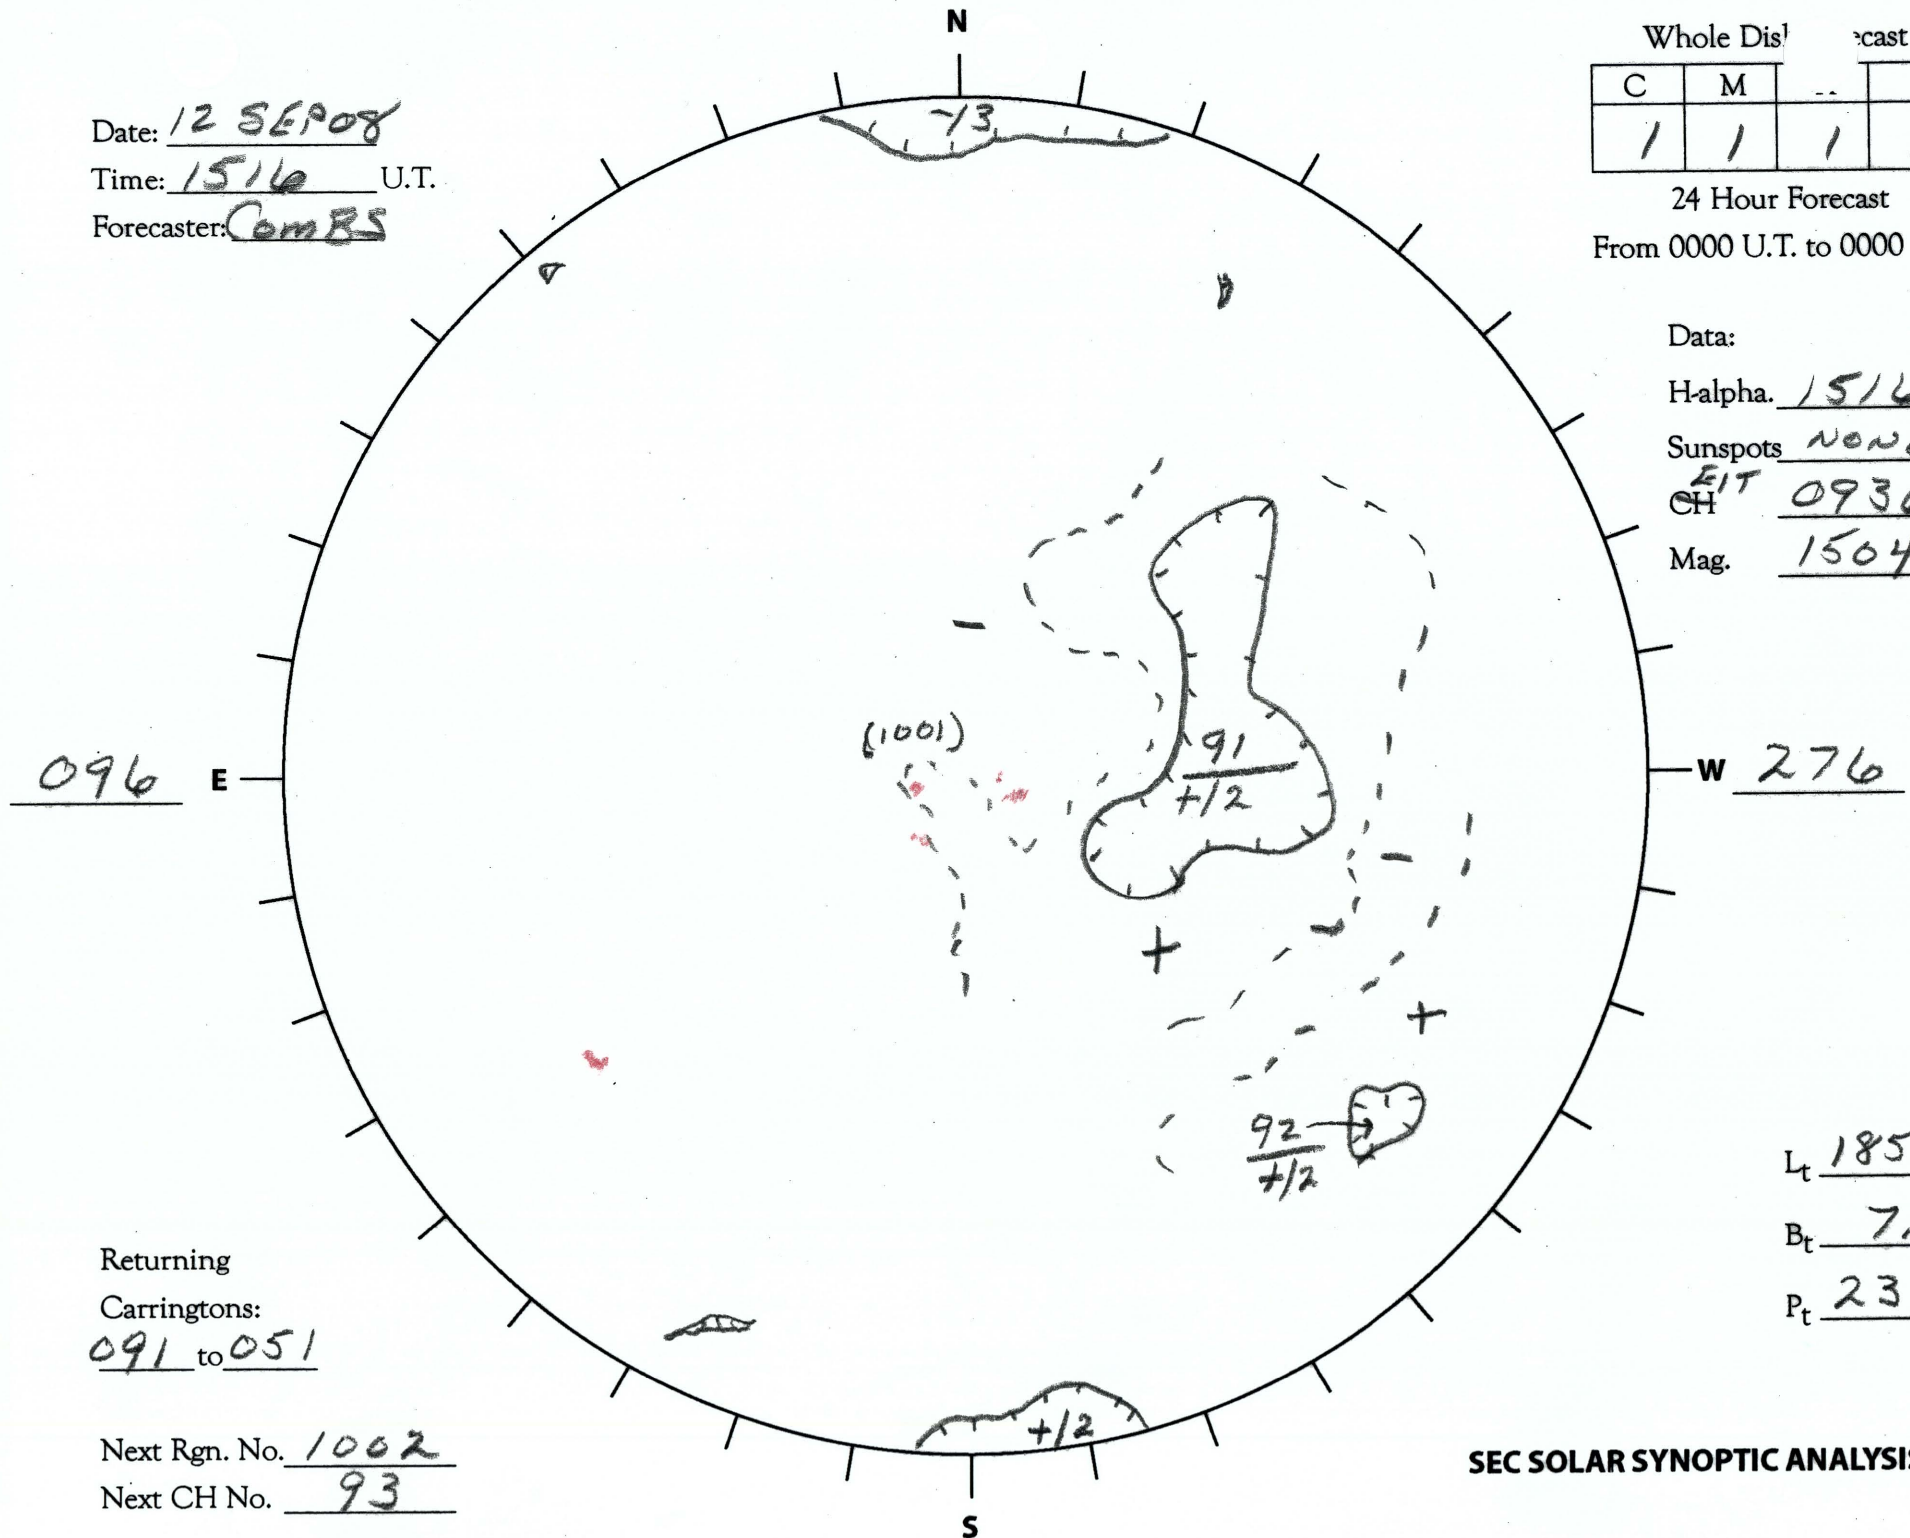

Date: 12 SEP 08
 Time: 1516 U.T.
 Forecaster: ComBS

Whole Dis'		cast	
C	M	..	P
1	1	1	1

24 Hour Forecast
 From 0000 U.T. to 0000 U.T.

Data:

H-alpha. 1516 U.T.

Sunspots NONE U.T.

^{EIT} CH 0936 U.T.

Mag. 1504 U.T.

Returning
 Carringtons:
091 to 051

Next Rgn. No. 1002
 Next CH No. 93

L_t 185.6
 B_t 7.2
 P_t 23.7

SEC SOLAR SYNOPTIC ANALYSIS