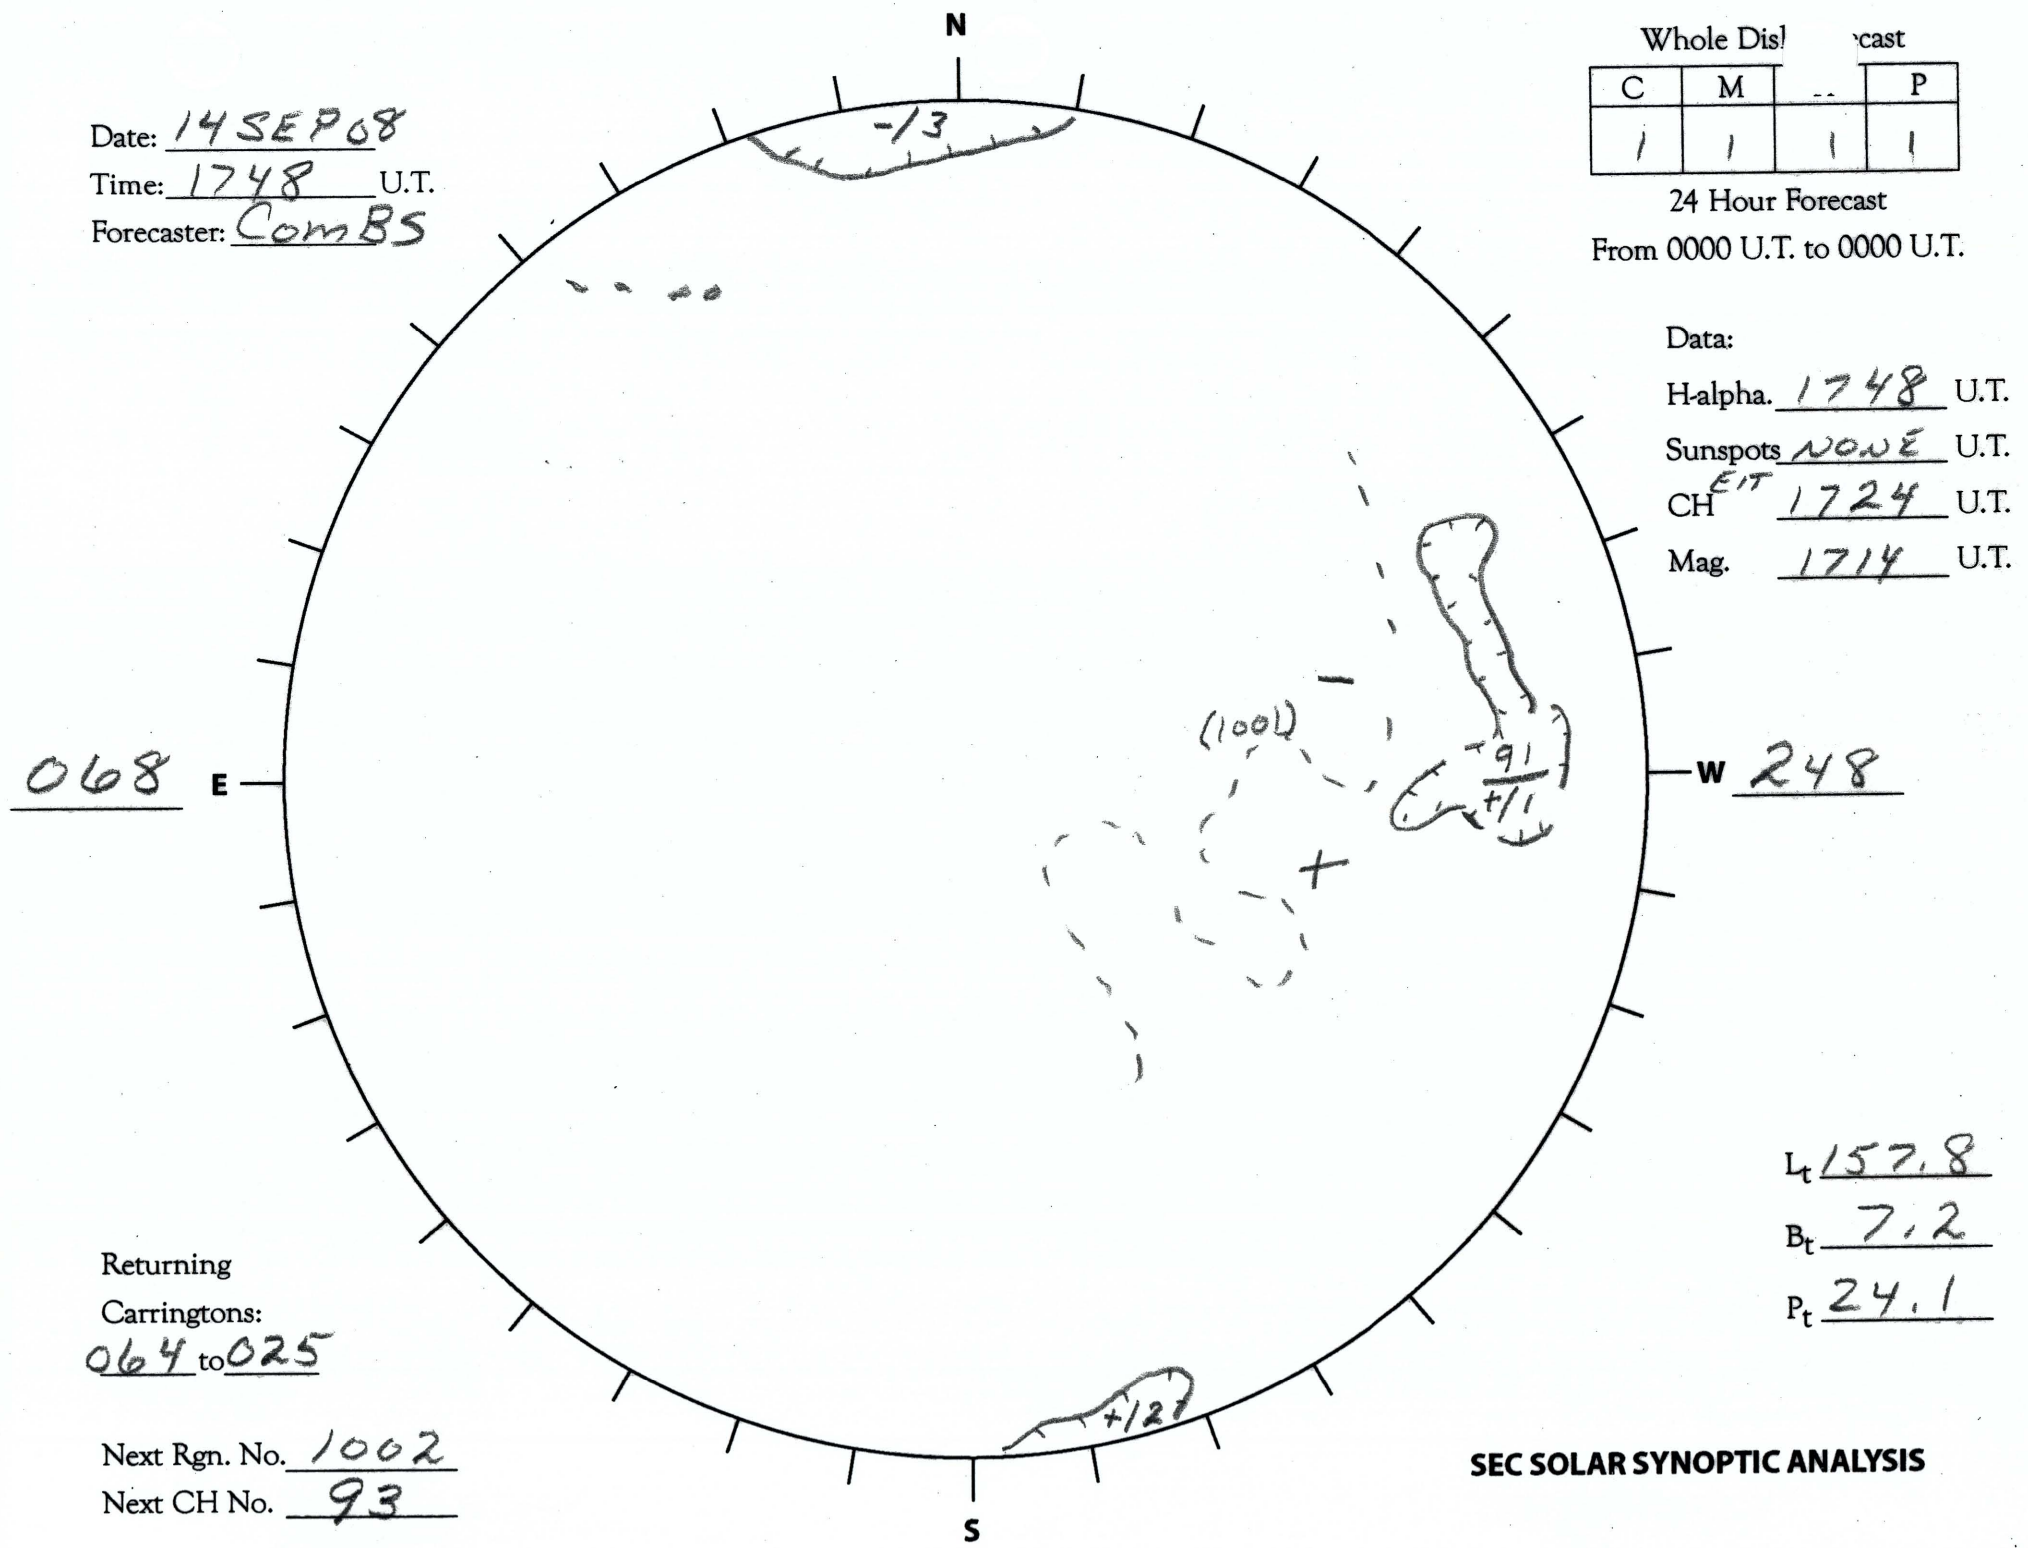

Date: 14 SEP 08
 Time: 1748 U.T.
 Forecaster: ComBS

| Whole Disl | | cast | |
|------------|---|------|---|
| C | M | | P |
| 1 | 1 | 1 | 1 |

24 Hour Forecast
 From 0000 U.T. to 0000 U.T.

Data:
 H-alpha. 1748 U.T.
 Sunspots NONE U.T.
 CH^{EIT} 1724 U.T.
 Mag. 1714 U.T.

068 E

W 248

Returning
 Carringtons:
064 to 025

Next Rgn. No. 1002
 Next CH No. 93

L_t 157.8
 B_t 7.2
 P_t 24.1

SEC SOLAR SYNOPTIC ANALYSIS