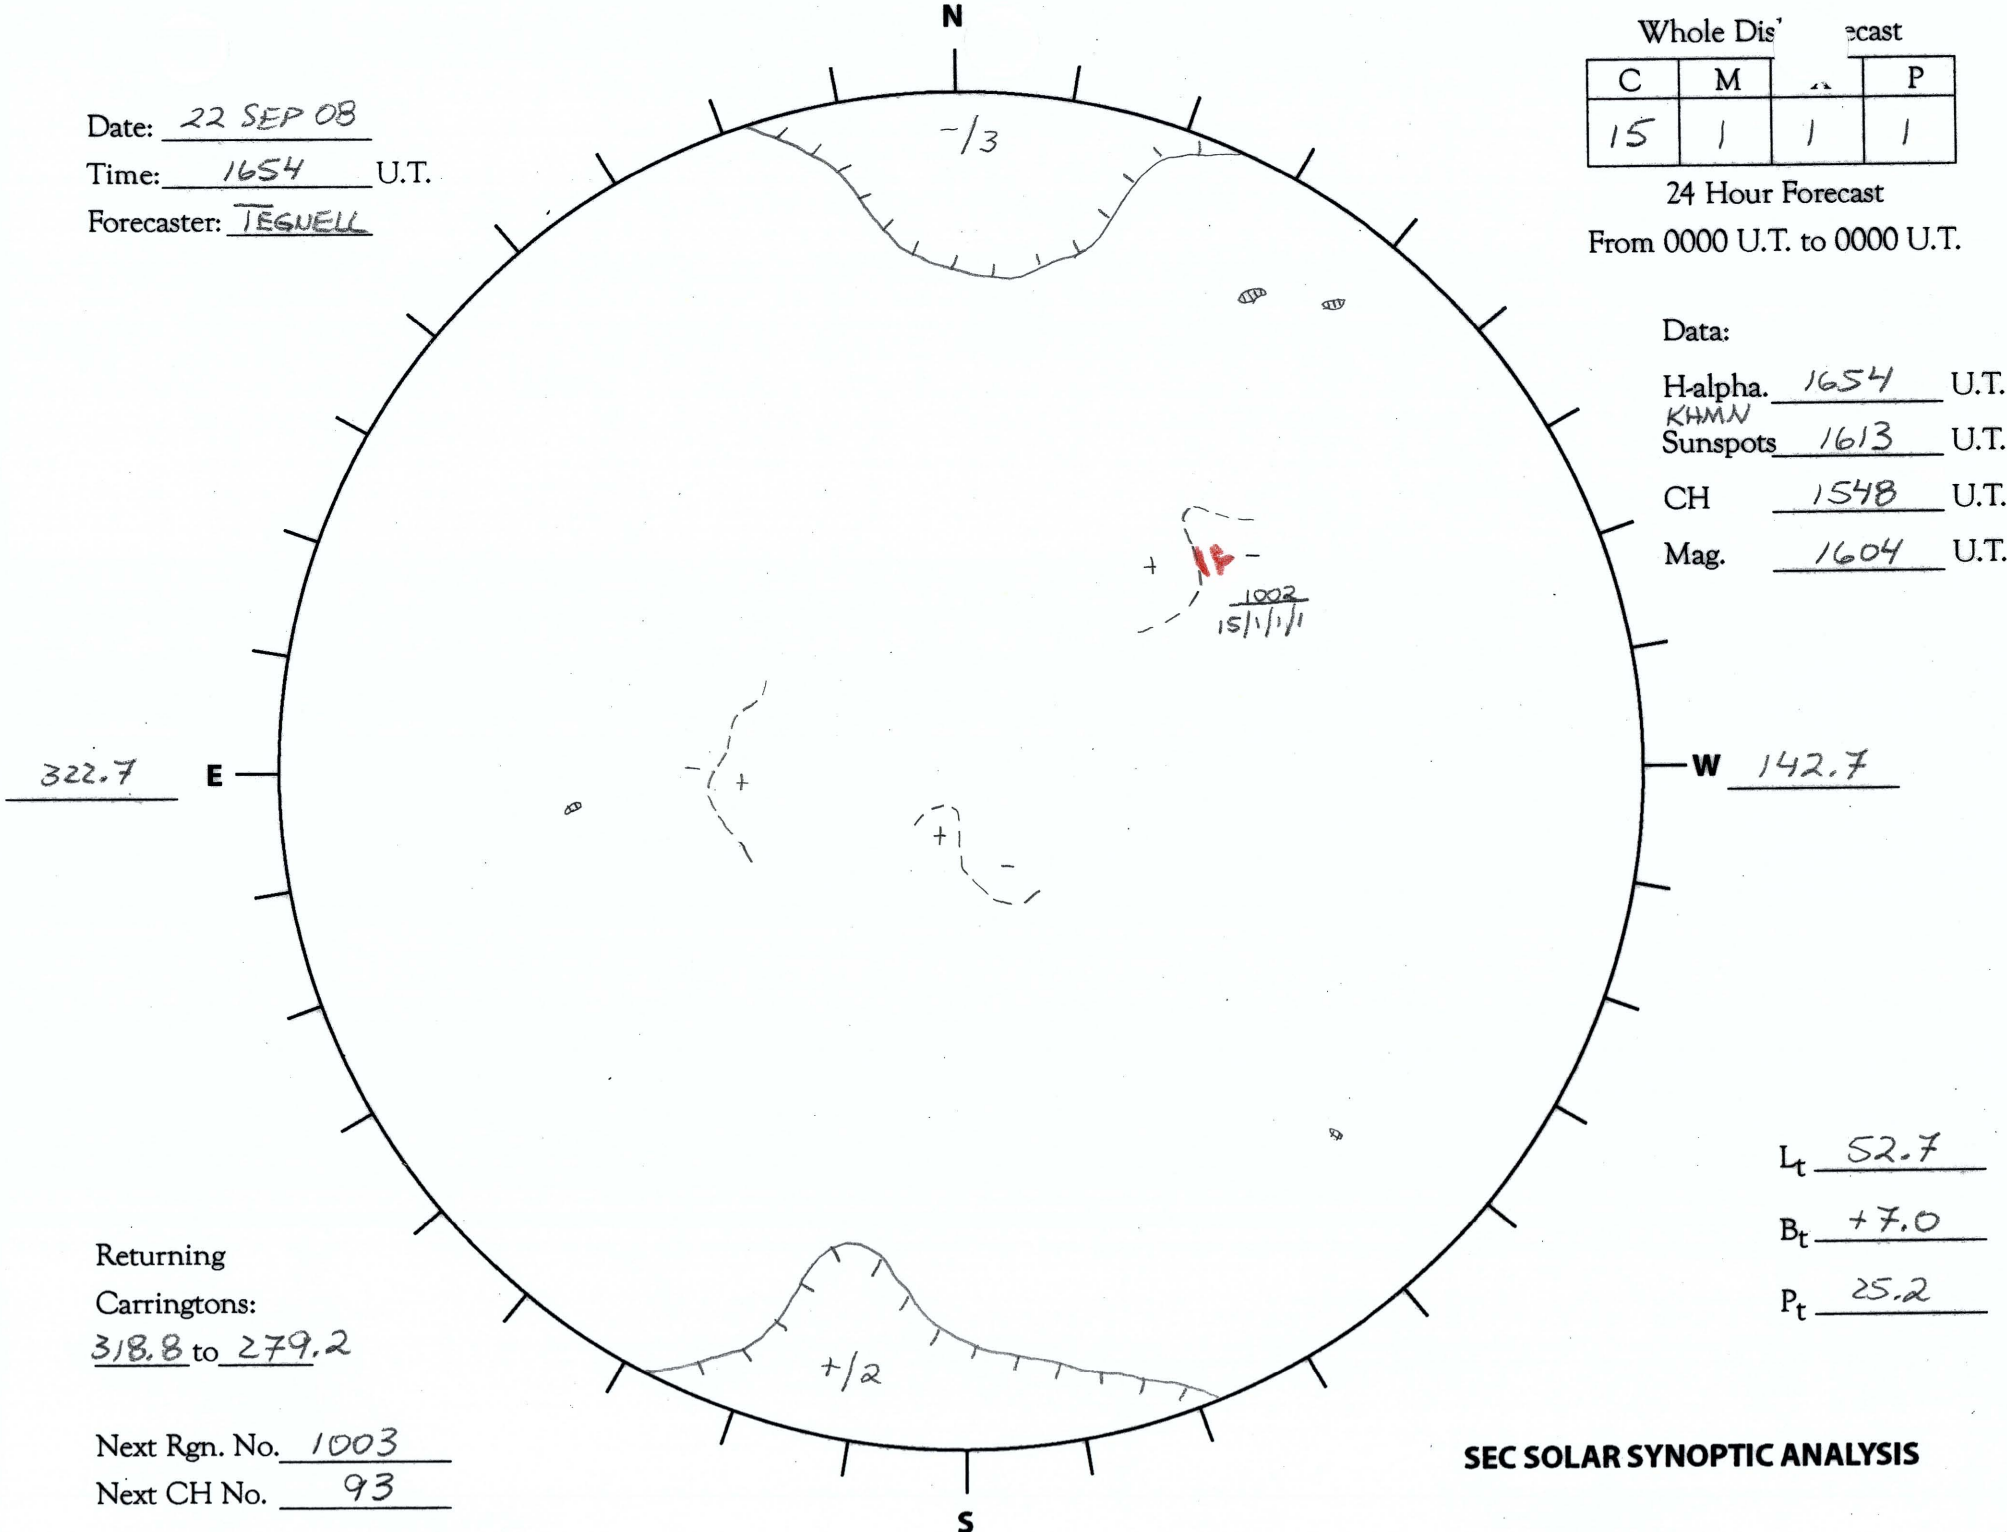

Date: 22 SEP 08
 Time: 1654 U.T.
 Forecaster: TEGUELL

Whole Dis'		cast	
C	M	A	P
15	1	1	1

24 Hour Forecast
 From 0000 U.T. to 0000 U.T.

Data:

H-alpha. 1654 U.T.

KMMW
 Sunspots 1613 U.T.

CH 1548 U.T.

Mag. 1604 U.T.

Returning
 Carringtons:
318.8 to 279.2

Next Rgn. No. 1003
 Next CH No. 93

L_t 52.7

B_t +7.0

P_t 25.2

SEC SOLAR SYNOPTIC ANALYSIS