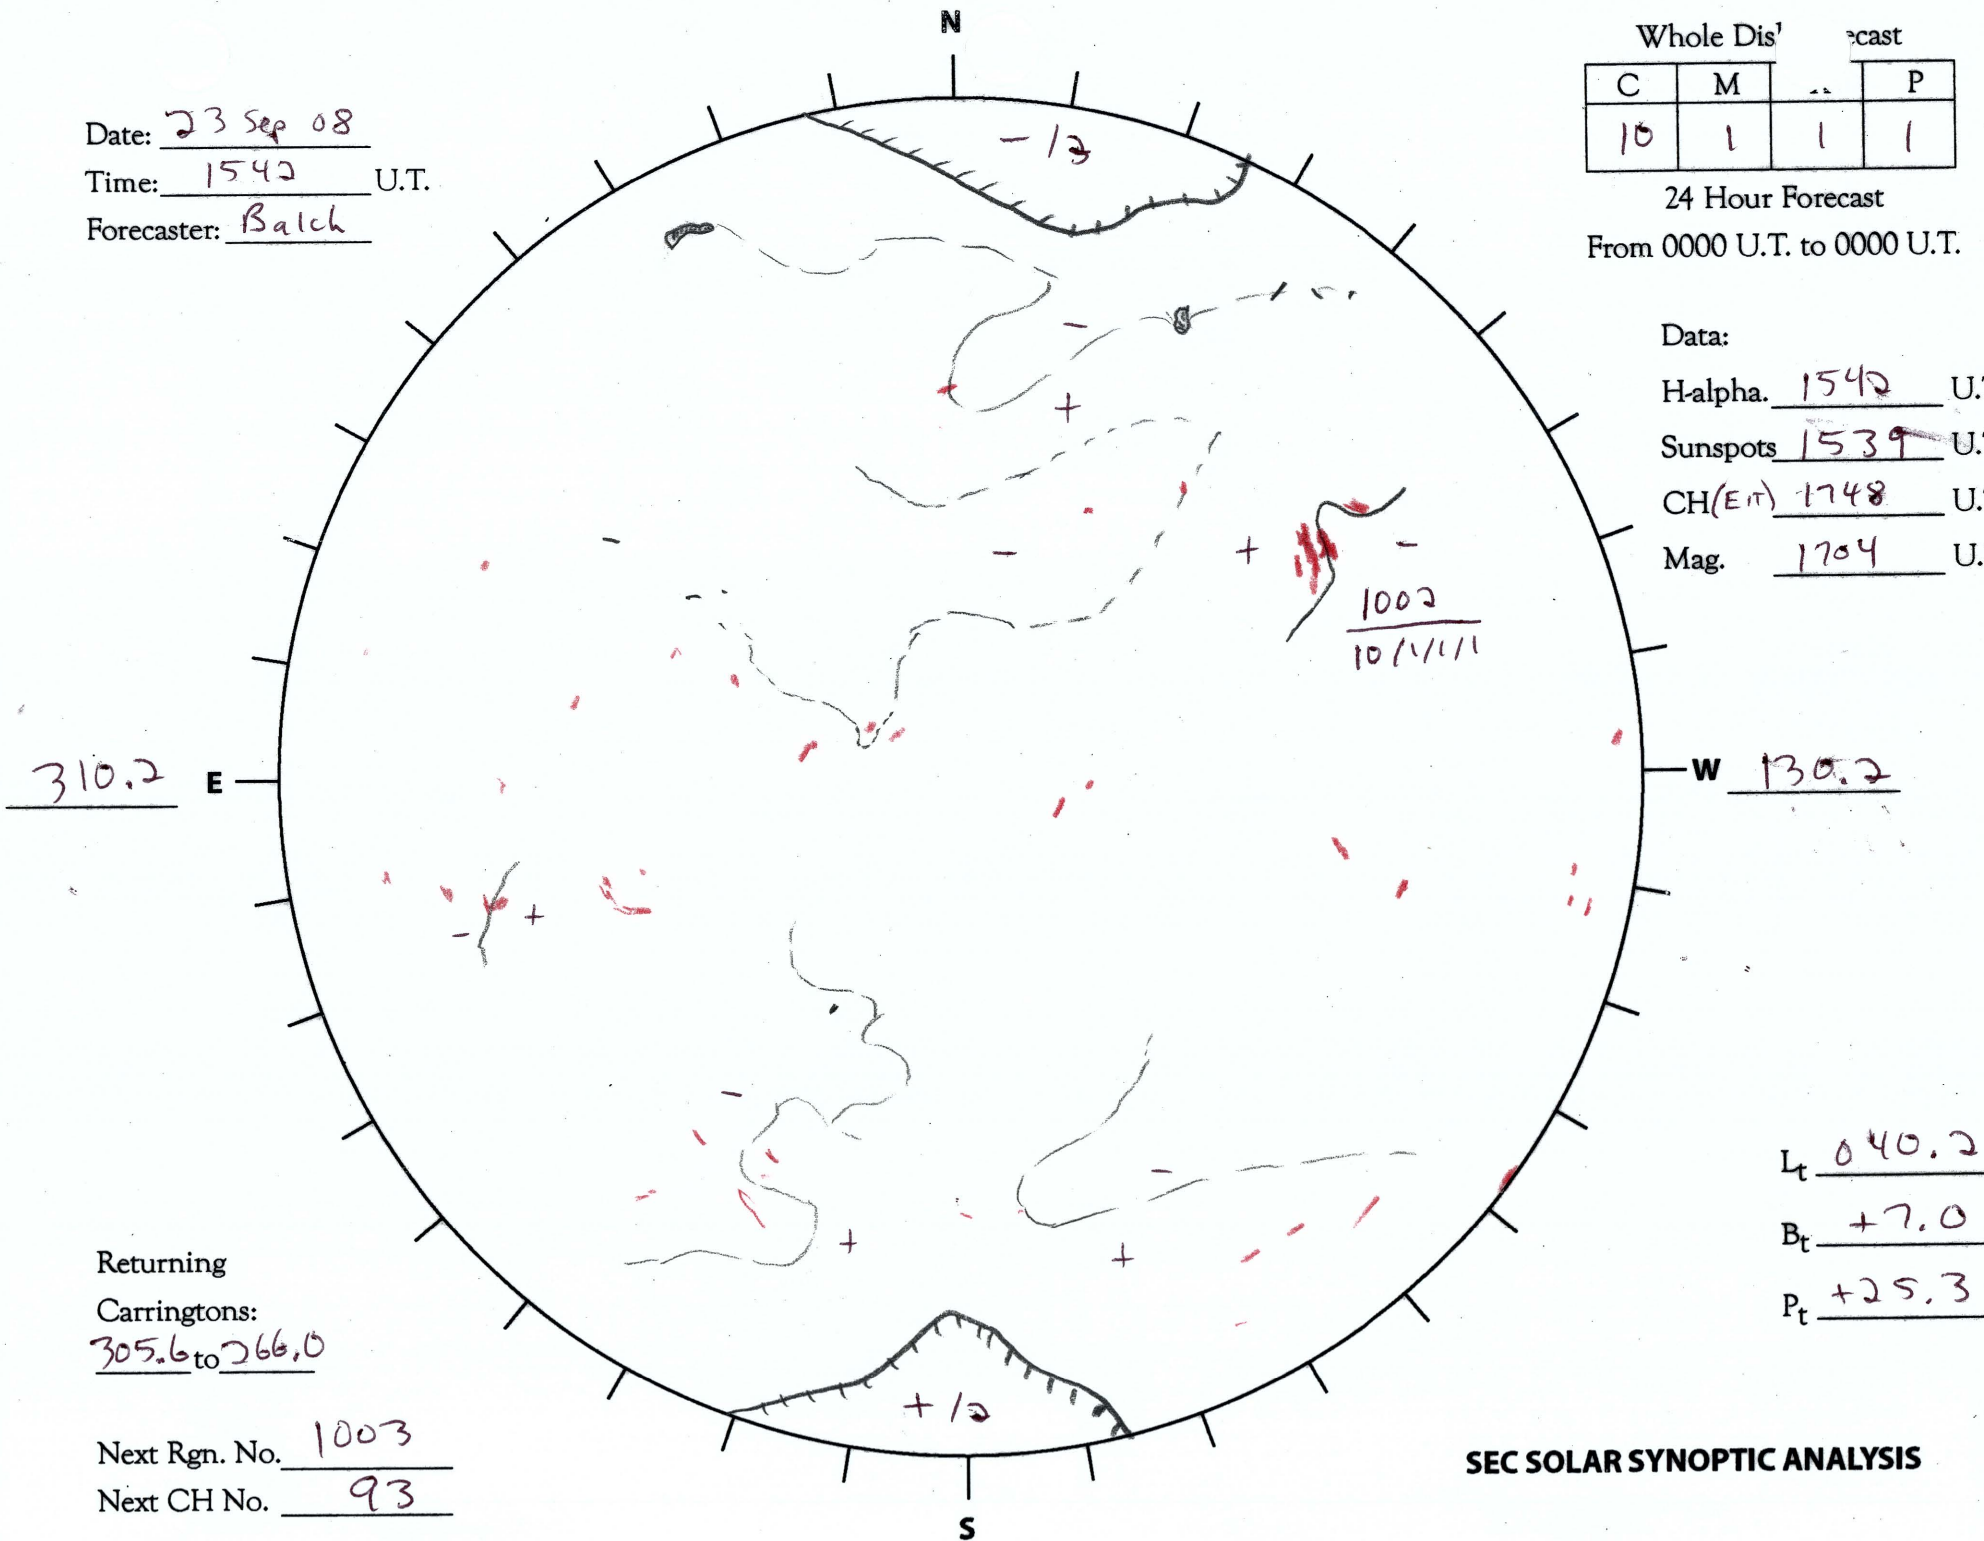

Date: 23 Sep 08
 Time: 1540 U.T.
 Forecaster: Balch

Whole Dis'		ecast	
C	M		P
10	1	1	1

24 Hour Forecast
 From 0000 U.T. to 0000 U.T.

Data:
 H-alpha. 1540 U.T.
 Sunspots 1539 U.T.
 CH(EIT) 1748 U.T.
 Mag. 1704 U.T.

Returning
 Carringtons:
305.6 to 266.0

Next Rgn. No. 1003
 Next CH No. 93

Lt 040.2
 Bt +7.0
 Pt +25.3

SEC SOLAR SYNOPTIC ANALYSIS