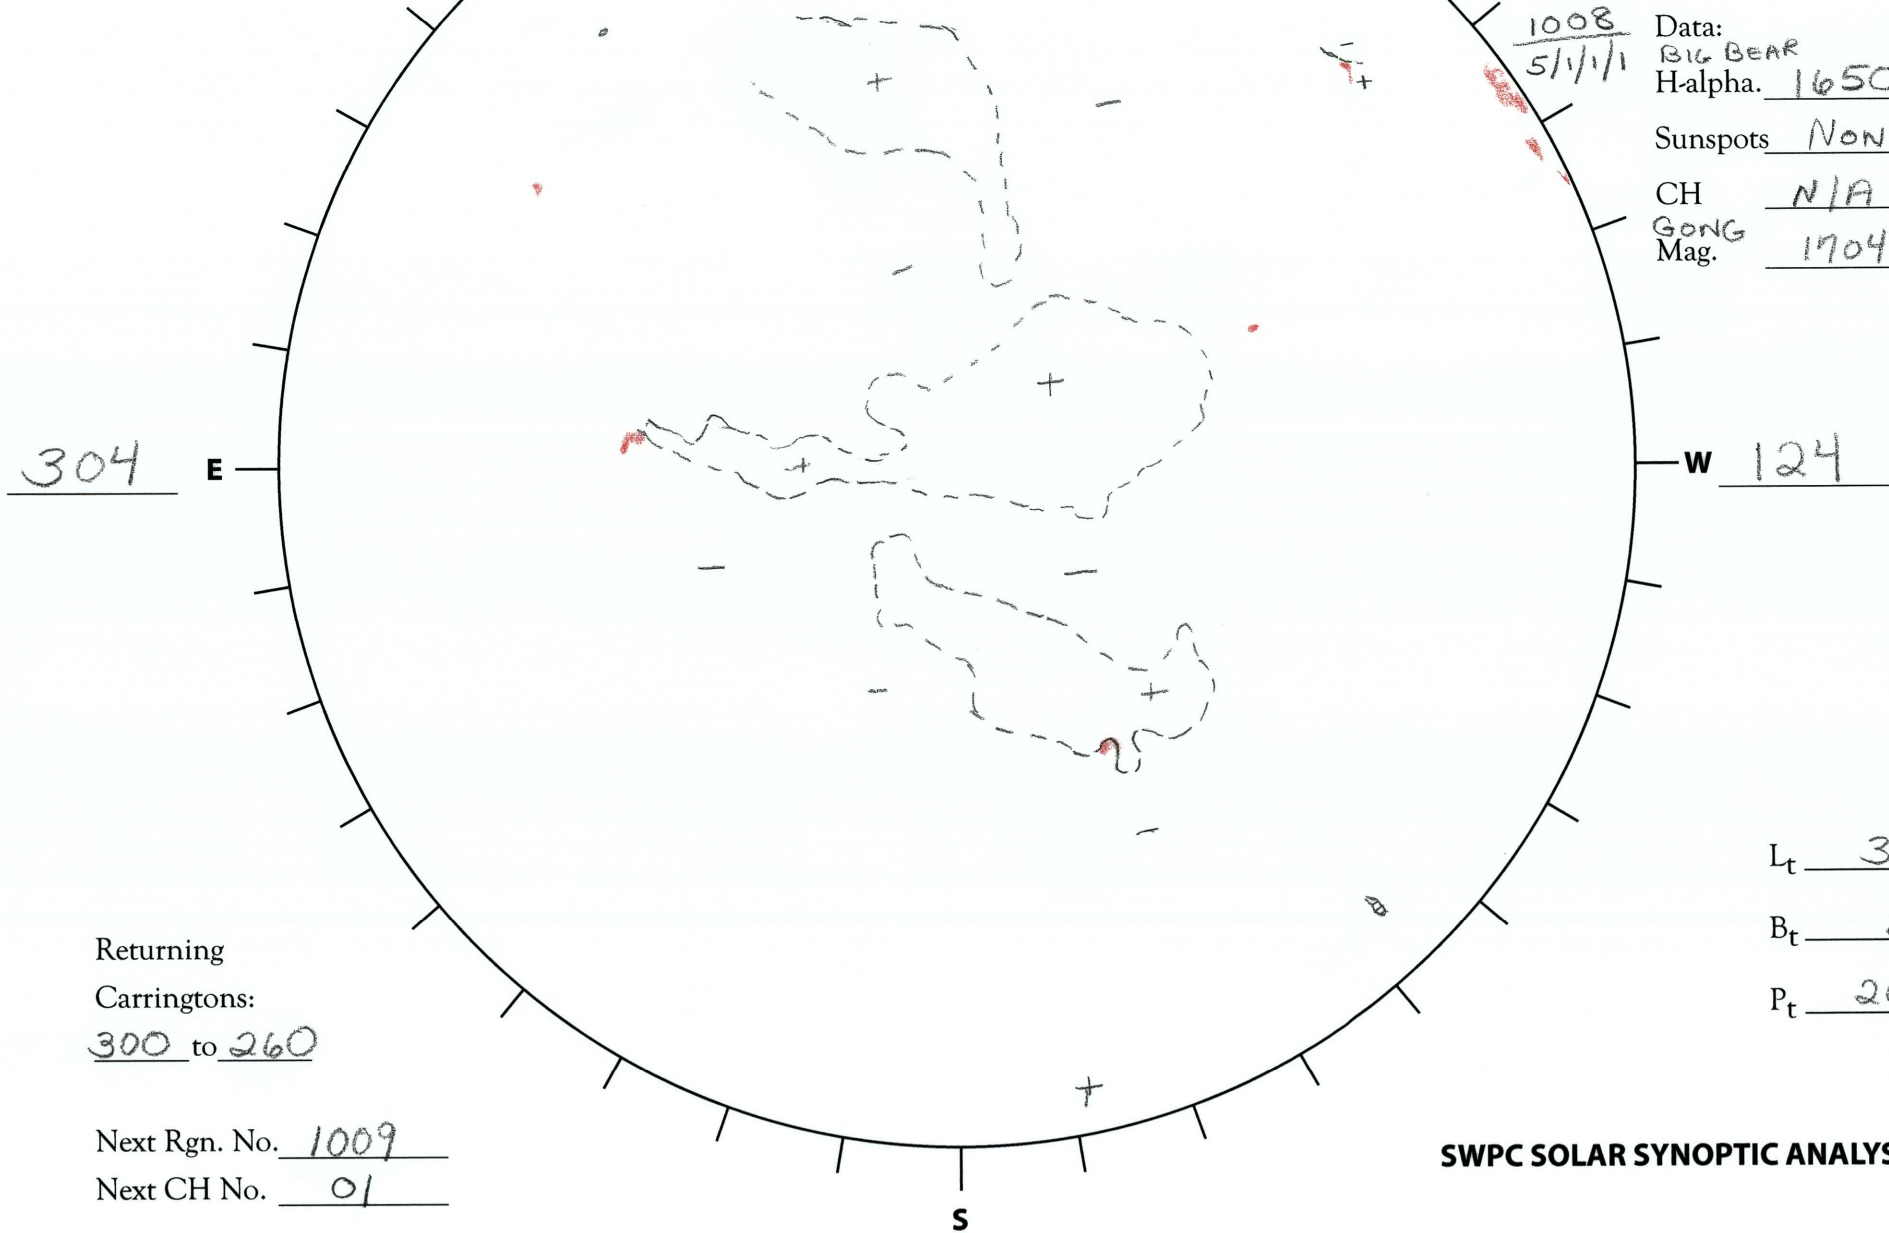

Date: 17 Nov 08
 Time: 1650 U.T.
 Forecaster: Dowdy

| Whole Di | | recast | |
|----------|---|--------|---|
| C | M | △ | P |
| 5 | 1 | 1 | 1 |

24 Hour Forecast
 From 0000 U.T. to 0000 U.T.

Data:
 BIG BEAR
 H-alpha. 1650 U.T.
 Sunspots NONE U.T.
 CH N/A U.T.
 GONG
 Mag. 1704 U.T.

Returning
 Carringtons:
300 to 260

L_t 34.1
 B_t 2.5
 P_t 20.5

Next Rgn. No. 1009
 Next CH No. 01