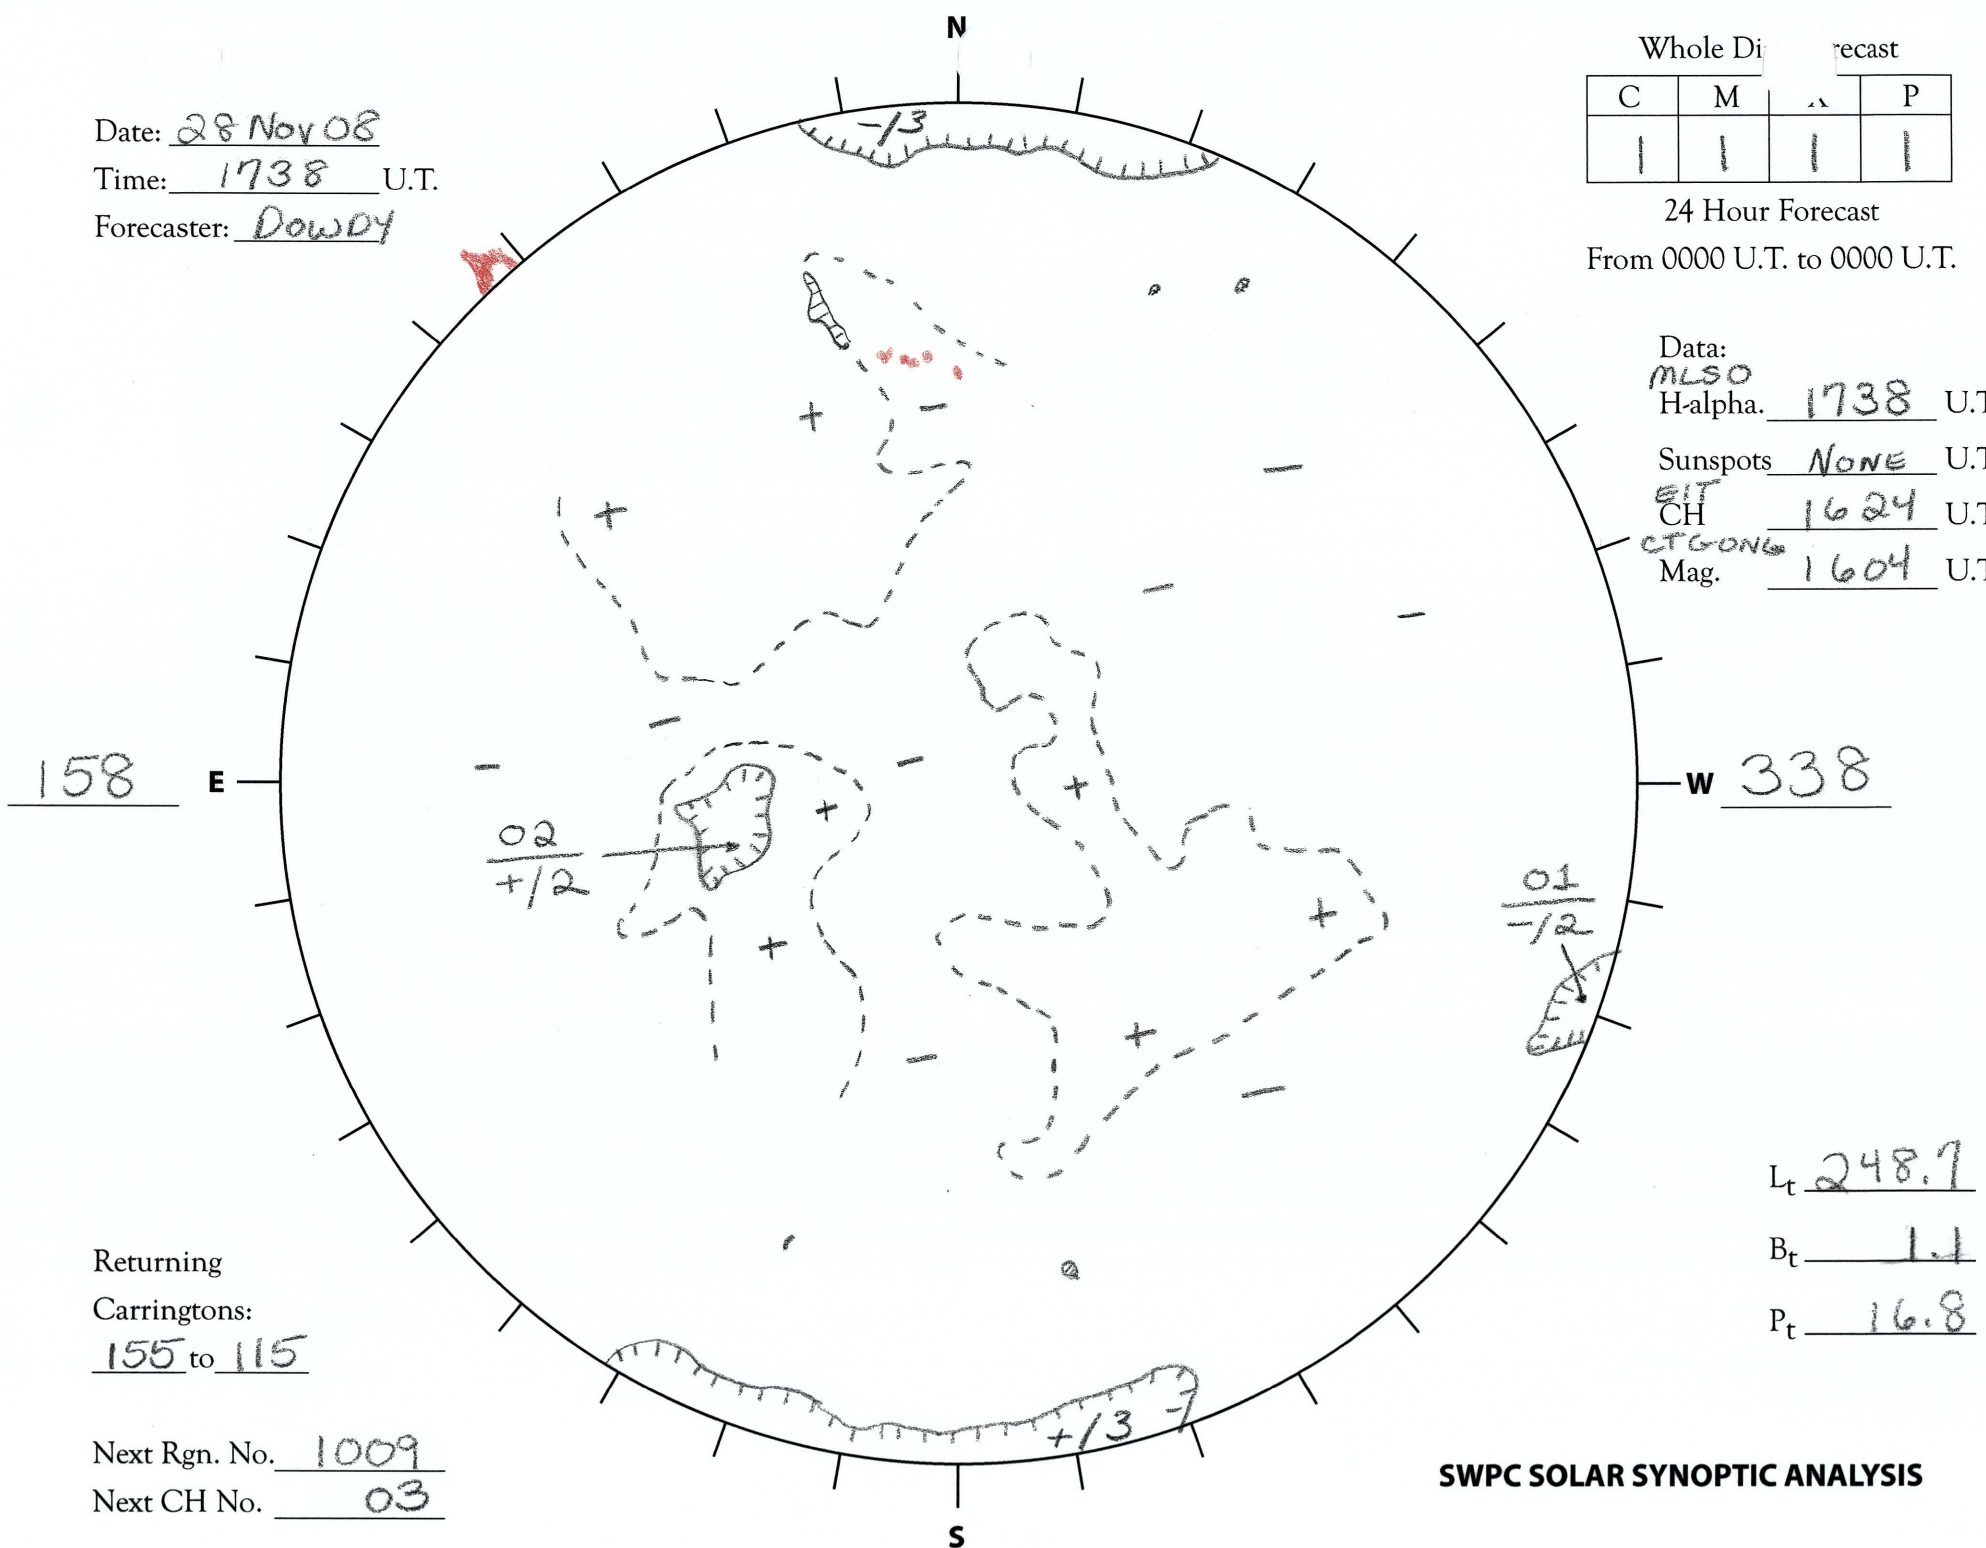

Date: 28 Nov 08  
 Time: 1738 U.T.  
 Forecaster: Dowdy

Whole Di		recast	
C	M	A	P
1	1	1	1

24 Hour Forecast  
 From 0000 U.T. to 0000 U.T.

Data:  
 MLSO  
 H-alpha. 1738 U.T.  
 Sunspots NONE U.T.  
 CH 1624 U.T.  
 CTGONG  
 Mag. 1604 U.T.

Returning  
 Carringtons:  
155 to 115

Next Rgn. No. 1009  
 Next CH No. 03

$L_t$  248.7  
 $B_t$  1.4  
 $P_t$  16.8