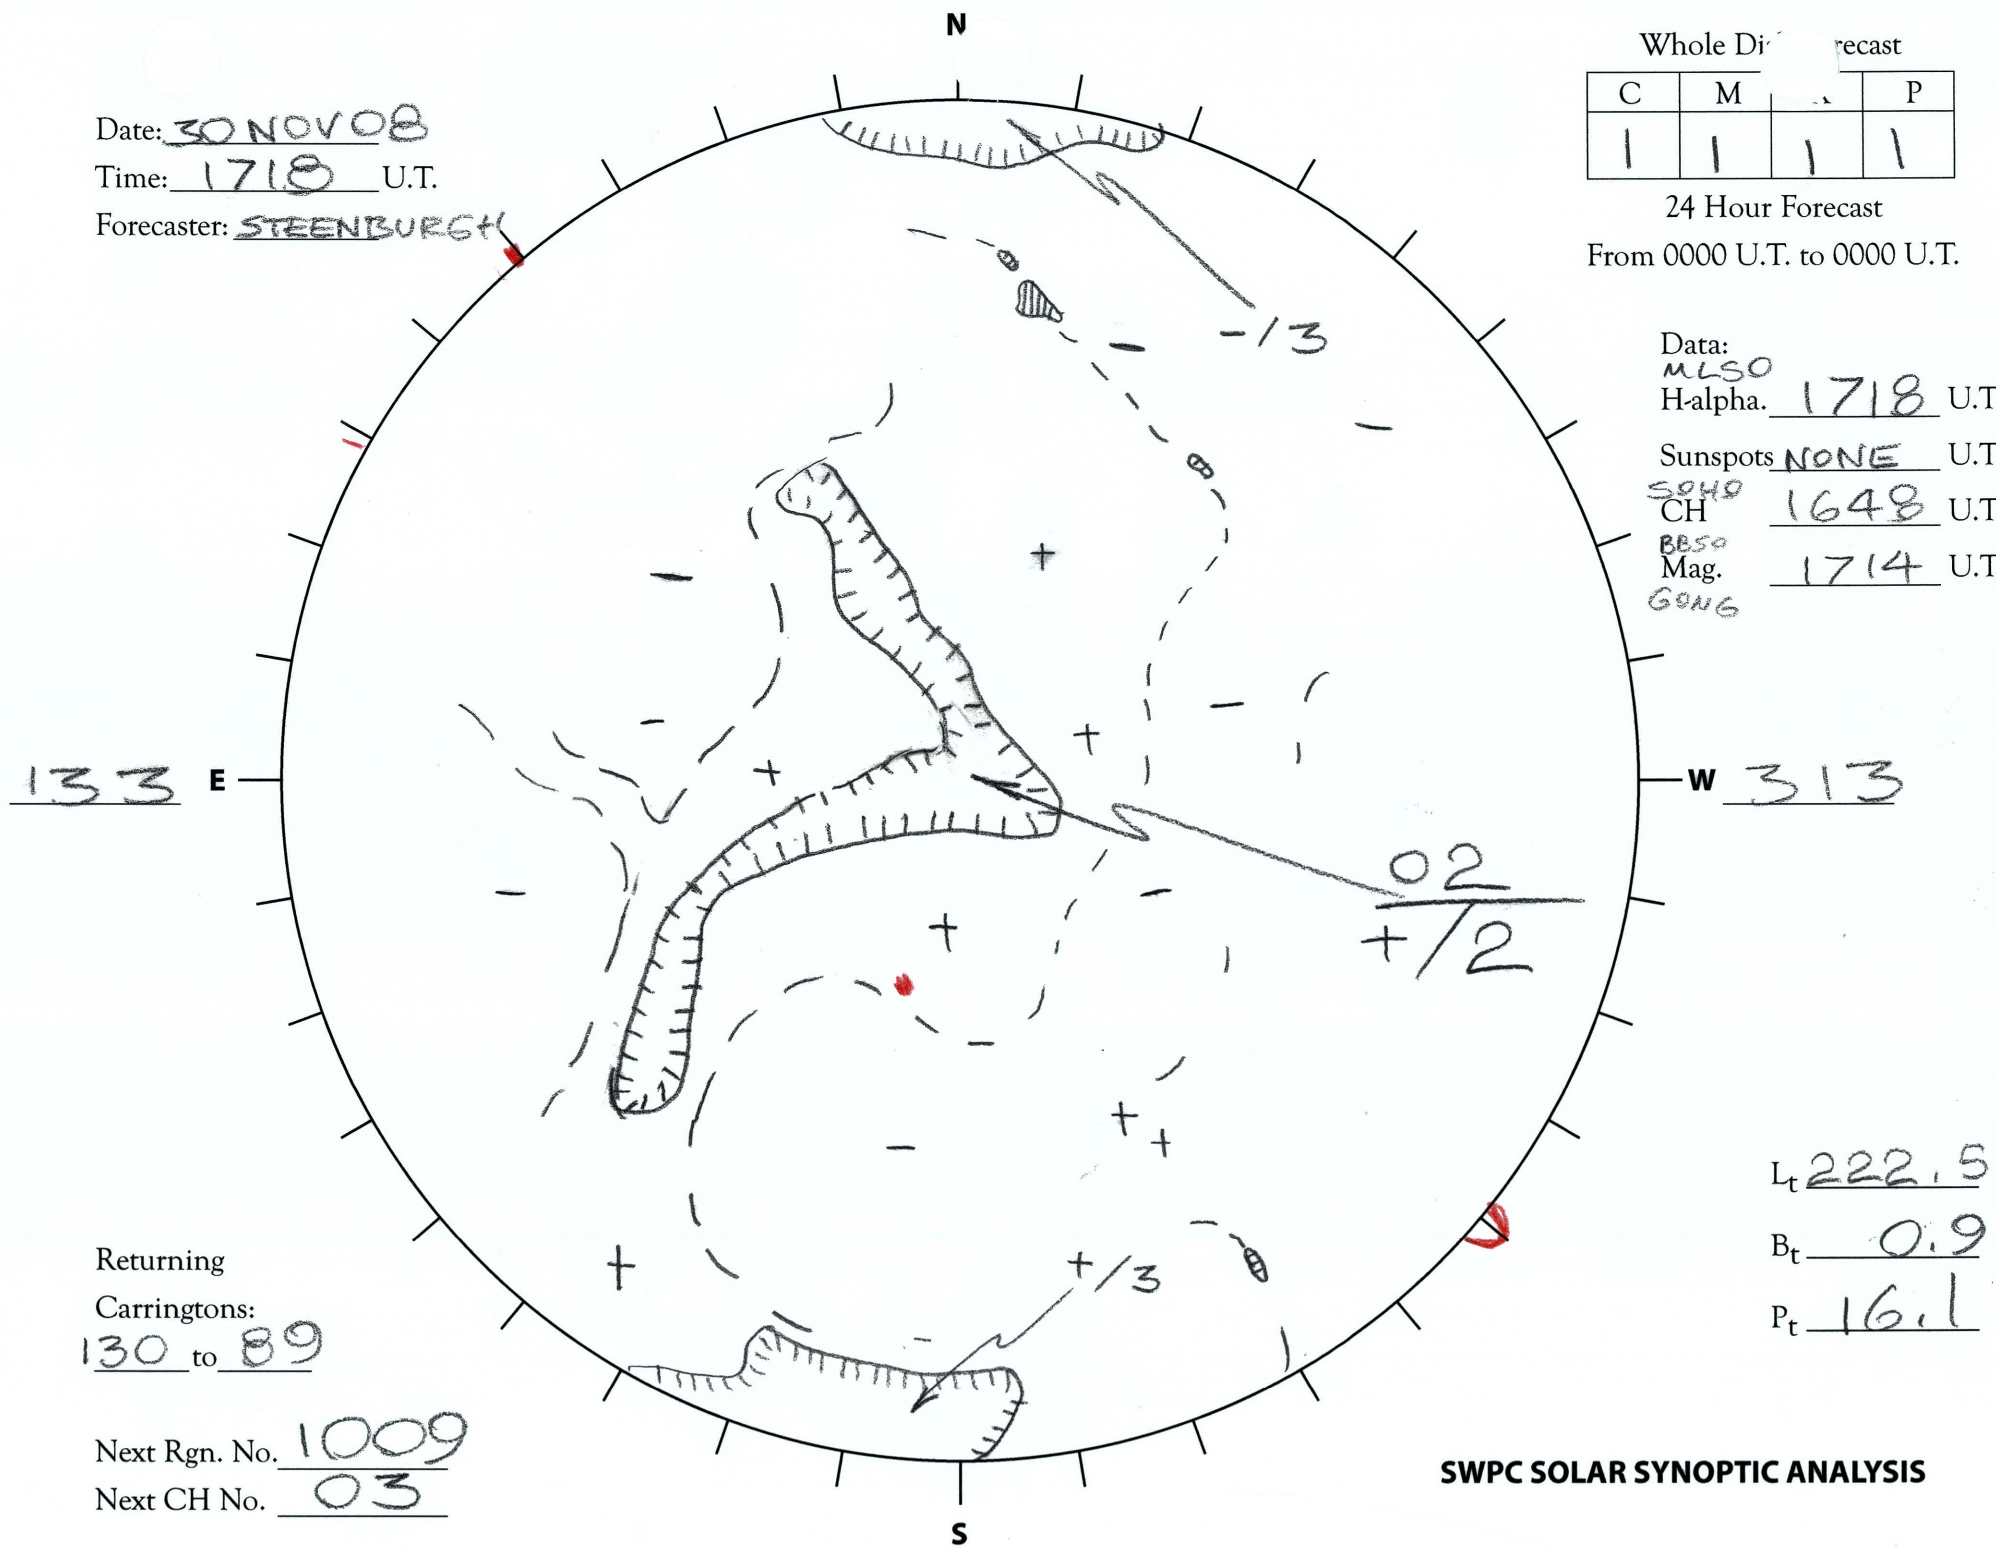

Date: 30 NOV 08
 Time: 1718 U.T.
 Forecaster: STEENBURGH

Whole Dir		recast	
C	M	P	P
1	1	1	1

24 Hour Forecast
 From 0000 U.T. to 0000 U.T.

Data:
 MLSO
 H-alpha. 1718 U.T.
 Sunspots NONE U.T.
 SOHO
 CH 1648 U.T.
 BBSO
 Mag. 1714 U.T.
 GONG

Returning
 Carringtons:
130 to 89

Next Rgn. No. 1009
 Next CH No. 03

L_t 222.5
 B_t 0.9
 P_t 16.1