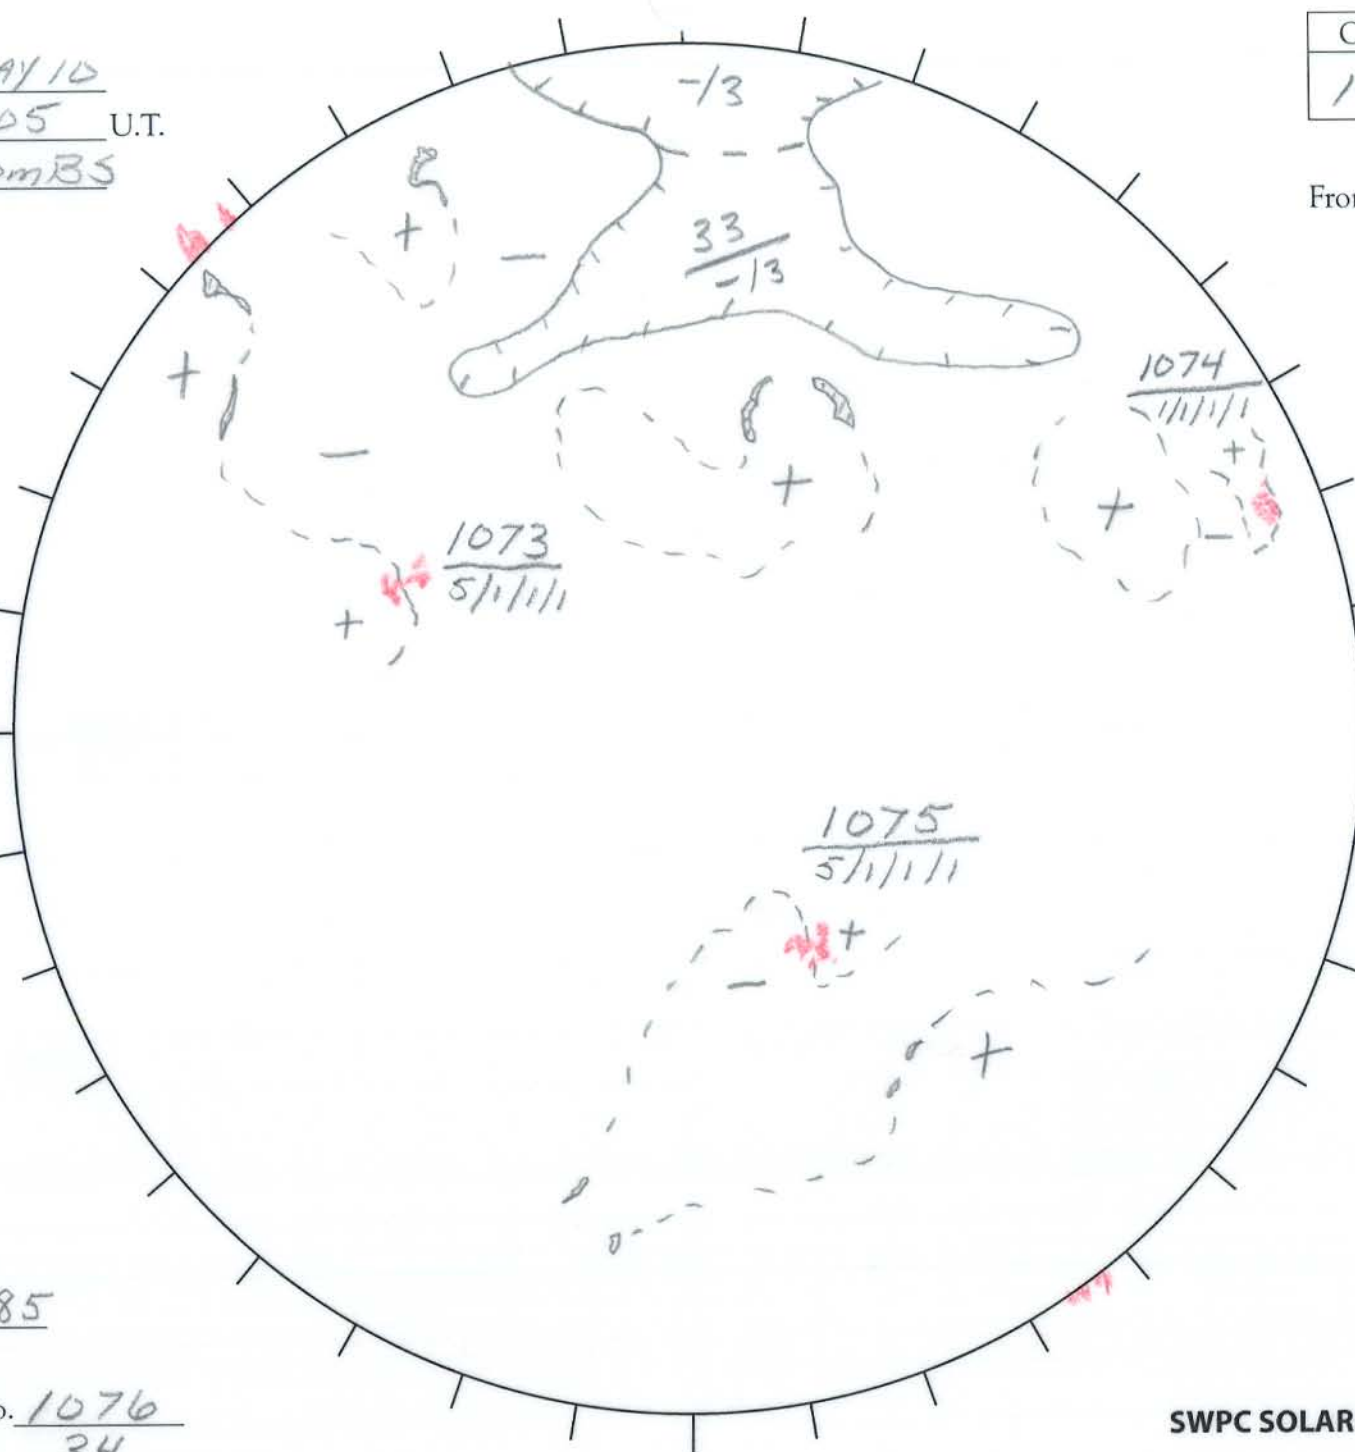

Date: 30 MAY 10
 Time: 1405 U.T.
 Forecaster: ComBS

Whole		Forecast	
C	M	X	P
10	1	1	1

24 Hour Forecast
 From 0000 U.T. to 0000 U.T.

Data:
 H-alpha. 1405 U.T.
 Sunspots 1547 U.T.
 CH 1412 U.T.
 Mag. 1344 U.T.

130 E

W 310

Returning
 Carringtons:
125 to 085

Next Rgn. No. 1076
 Next CH No. 34

L_t 219.9
 B_t -0.9
 P_t -16.0