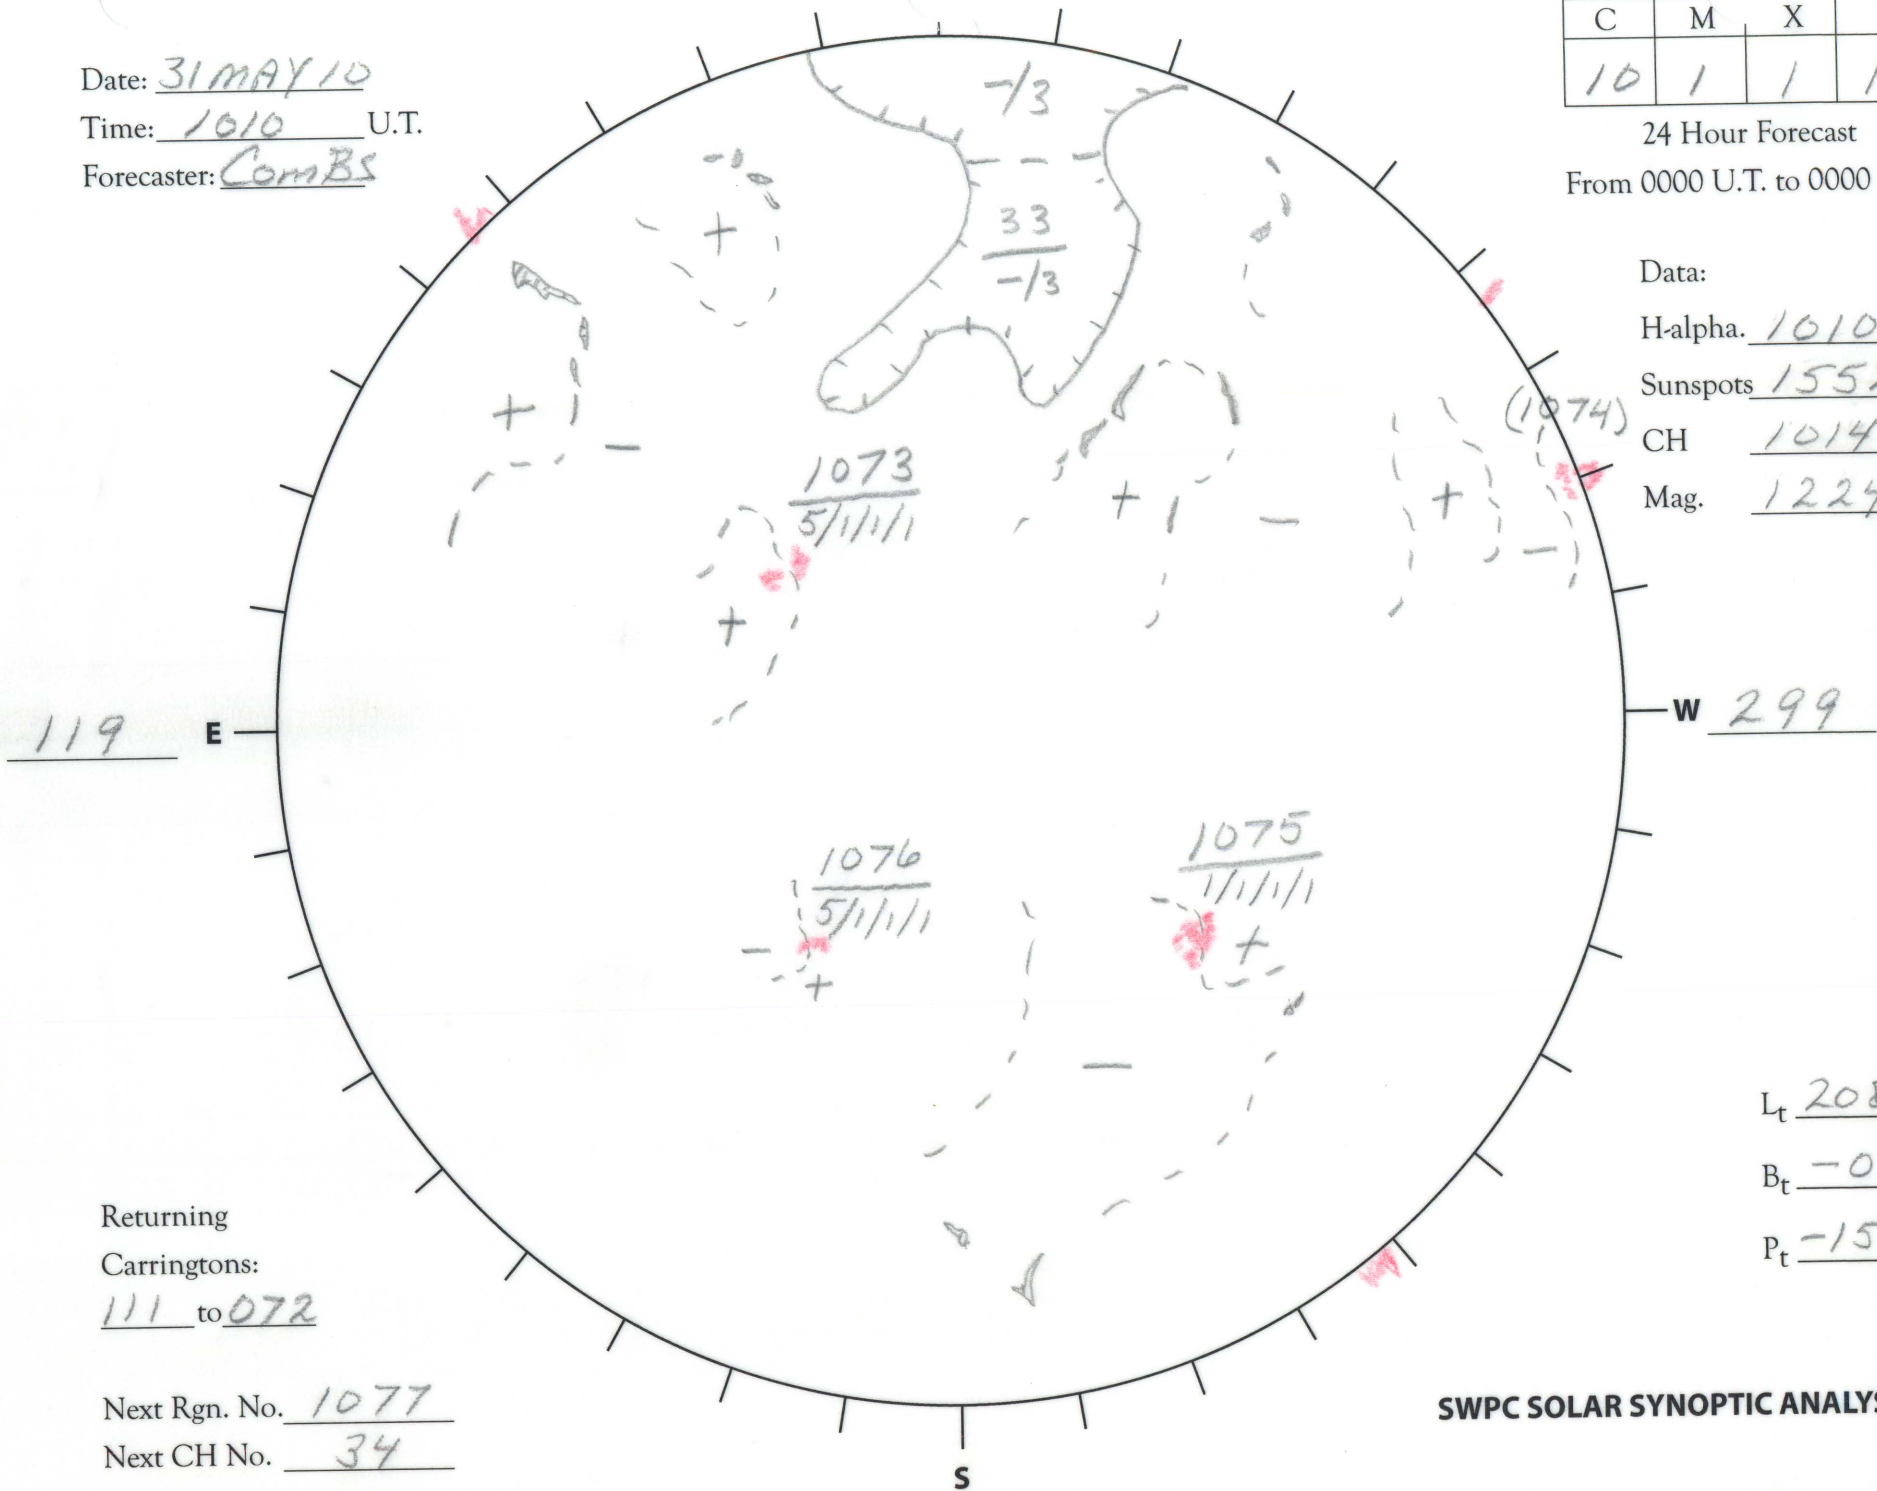

Date: 31 MAY 10
 Time: 1010 U.T.
 Forecaster: ComBS

Whole		Forecast	
C	M	X	P
10	1	1	1

24 Hour Forecast
 From 0000 U.T. to 0000 U.T.

Data:
 H-alpha. 1010 U.T.
 Sunspots 1552 U.T.
 CH 1014 U.T.
 Mag. 1224 U.T.

Returning
 Carringtons:
111 to 072

Next Rgn. No. 1077
 Next CH No. 34

L_t 208.8
 B_t -0.8
 P_t -15.7

SWPC SOLAR SYNOPTIC ANALYSIS