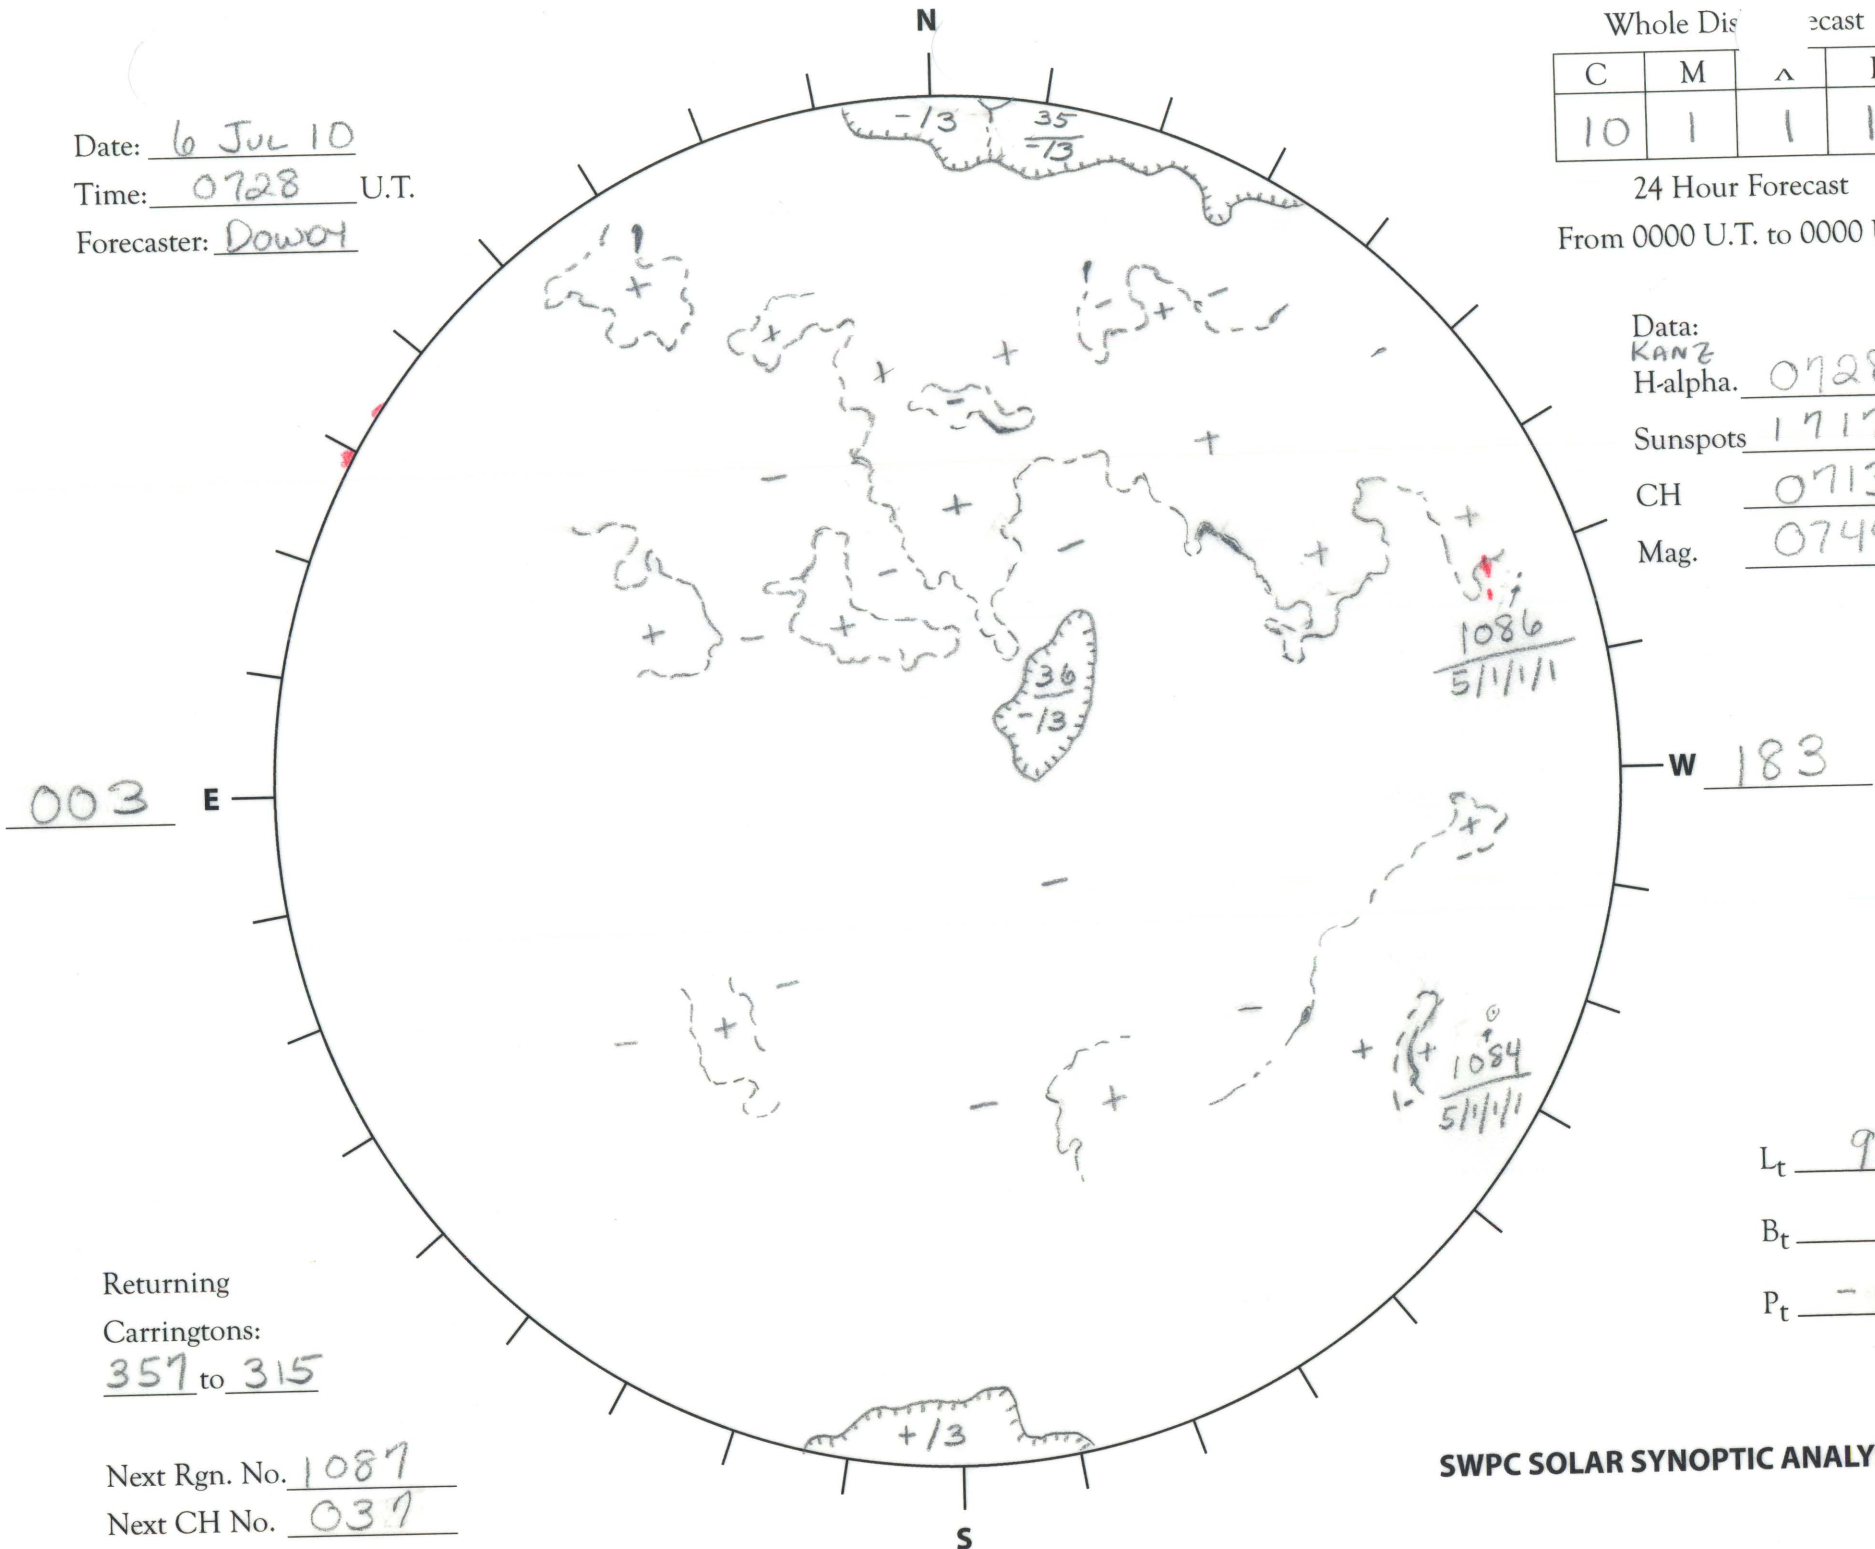

Date: 6 Jul 10
 Time: 0728 U.T.
 Forecaster: Dowol

Whole Disc		cast	
C	M	Δ	P
10	1	1	1

24 Hour Forecast
 From 0000 U.T. to 0000 U.T.

Data:
 KANZ
 H-alpha. 0728 U.T.
 Sunspots 1717 U.T.
 CH 0713 U.T.
 Mag. 0744 U.T.

Returning
 Carringtons:
357 to 315

Next Rgn. No. 1087
 Next CH No. 037

L_t 93.8
 B_t 3.4
 P_t -0.3

SWPC SOLAR SYNOPTIC ANALYSIS