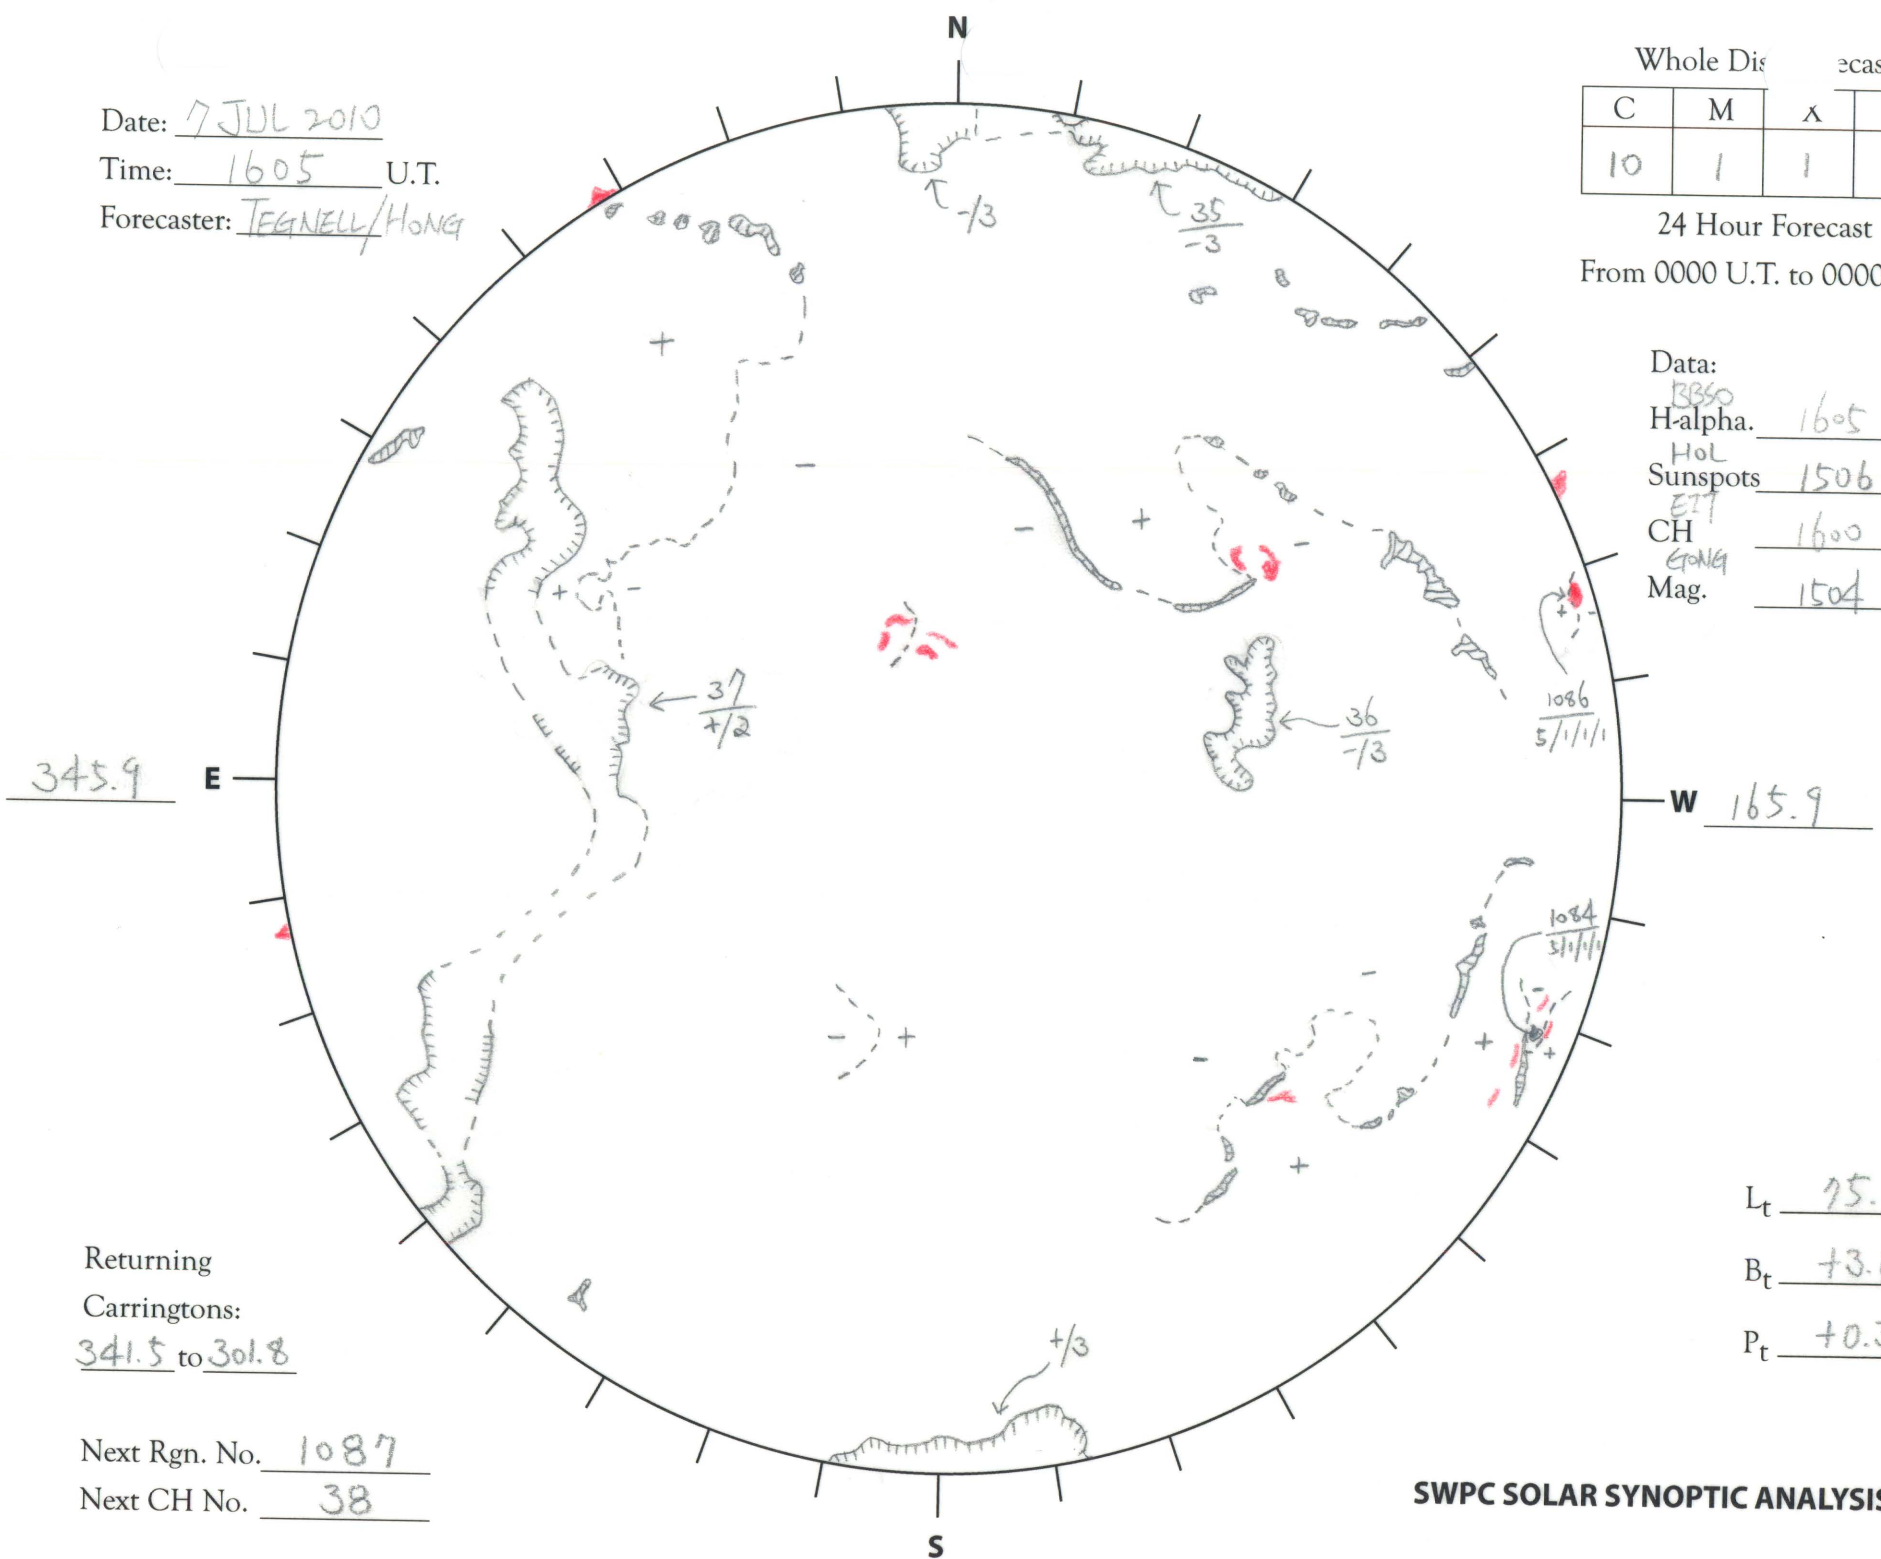

Date: 7 JUL 2010
 Time: 1605 U.T.
 Forecaster: TEGNELL/HONG

Whole Disc		Ecast	
C	M	λ	P
10	1	1	1

24 Hour Forecast
 From 0000 U.T. to 0000 U.T.

Data:
¹³⁸⁵⁰H-alpha. 1605 U.T.
 Hol
 Sunspots 1506 U.T.
^{ET7}CH 1600 U.T.
^{ETONG}Mag. 1504 U.T.

Returning
 Carringtons:
341.5 to 301.8

Next Rgn. No. 1087
 Next CH No. 38

L_t 75.9
 B_t +3.6
 P_t +0.3